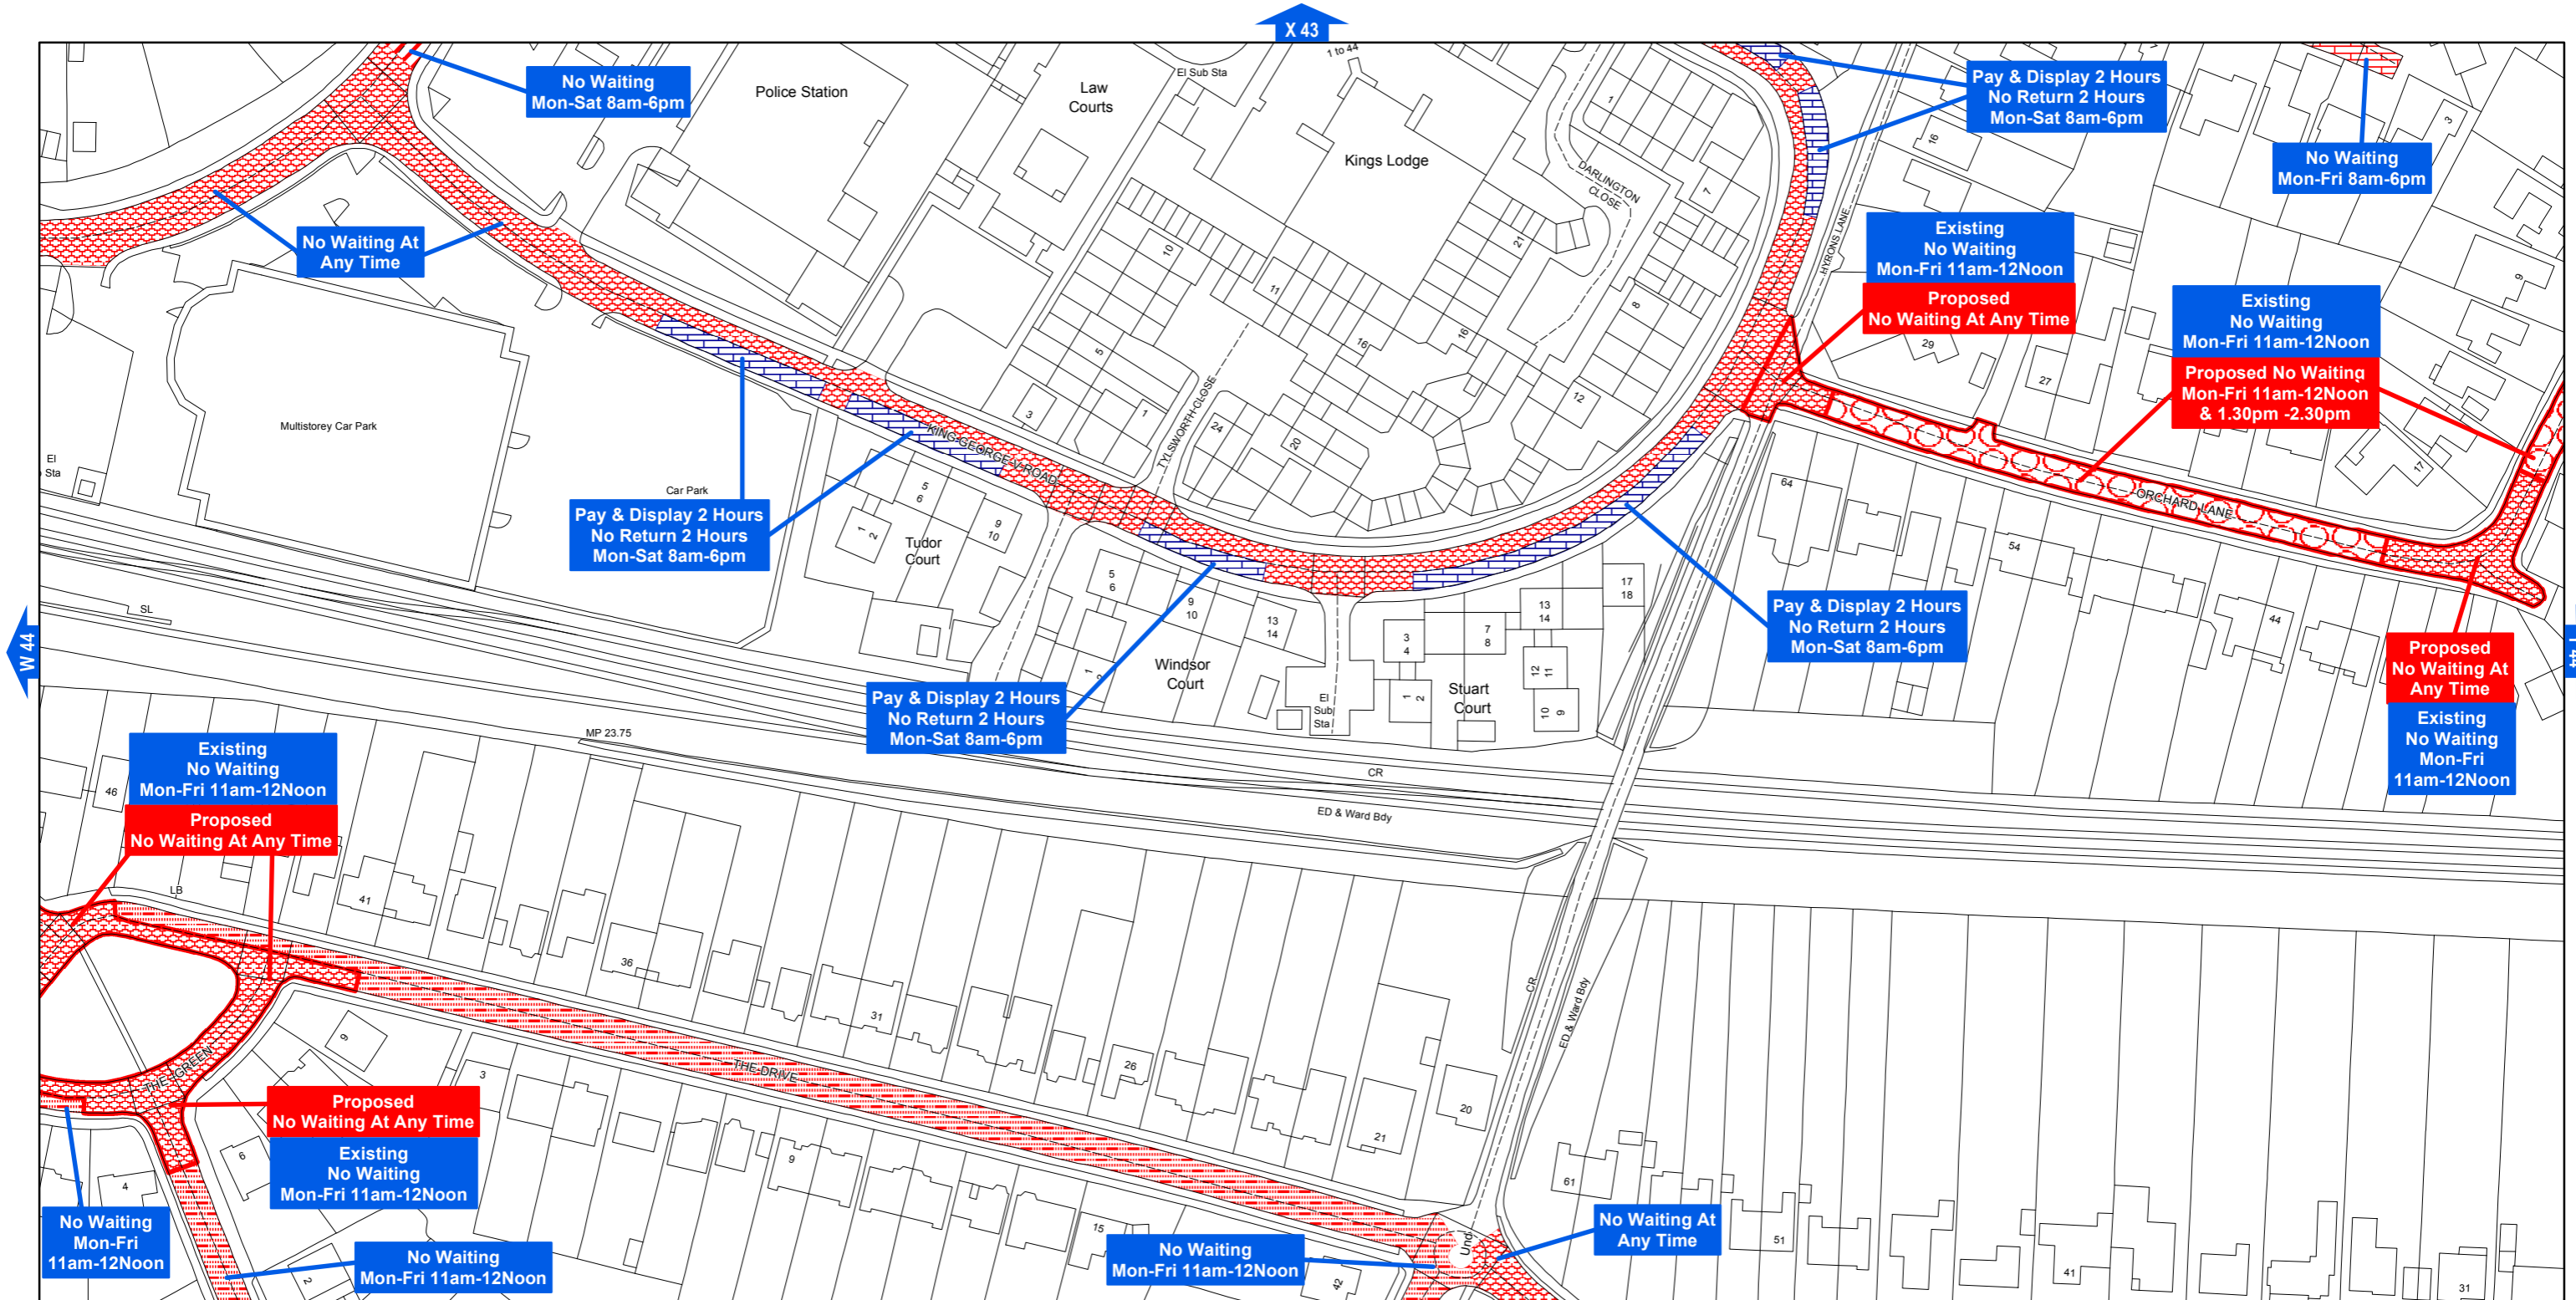

AREA CODE: X 44

SHEET REVISION NUMBER - TBC

CONSULTATION PLAN

SCALE - 1:1250 At A3

KEY

- Existing Existing Restriction
- Proposed Proposed Restriction
- Chiltern/Wycombe District Boundary

Buckinghamshire Council

The Buckinghamshire County Council (Chiltern District) (Consolidation) Order 2010

Buckinghamshire Council
The Gateway
Gatehouse Road
Aylesbury
Buckinghamshire HP19 8FF

Produced from Ordnance Survey 1:1250 mapping with permission of the Controller of Her Majesty's Stationery Office © Crown Copyright. Unauthorised reproduction infringes Crown Copyright and may lead to prosecution or civil proceedings. © Buckinghamshire County Council. 100021529 2020