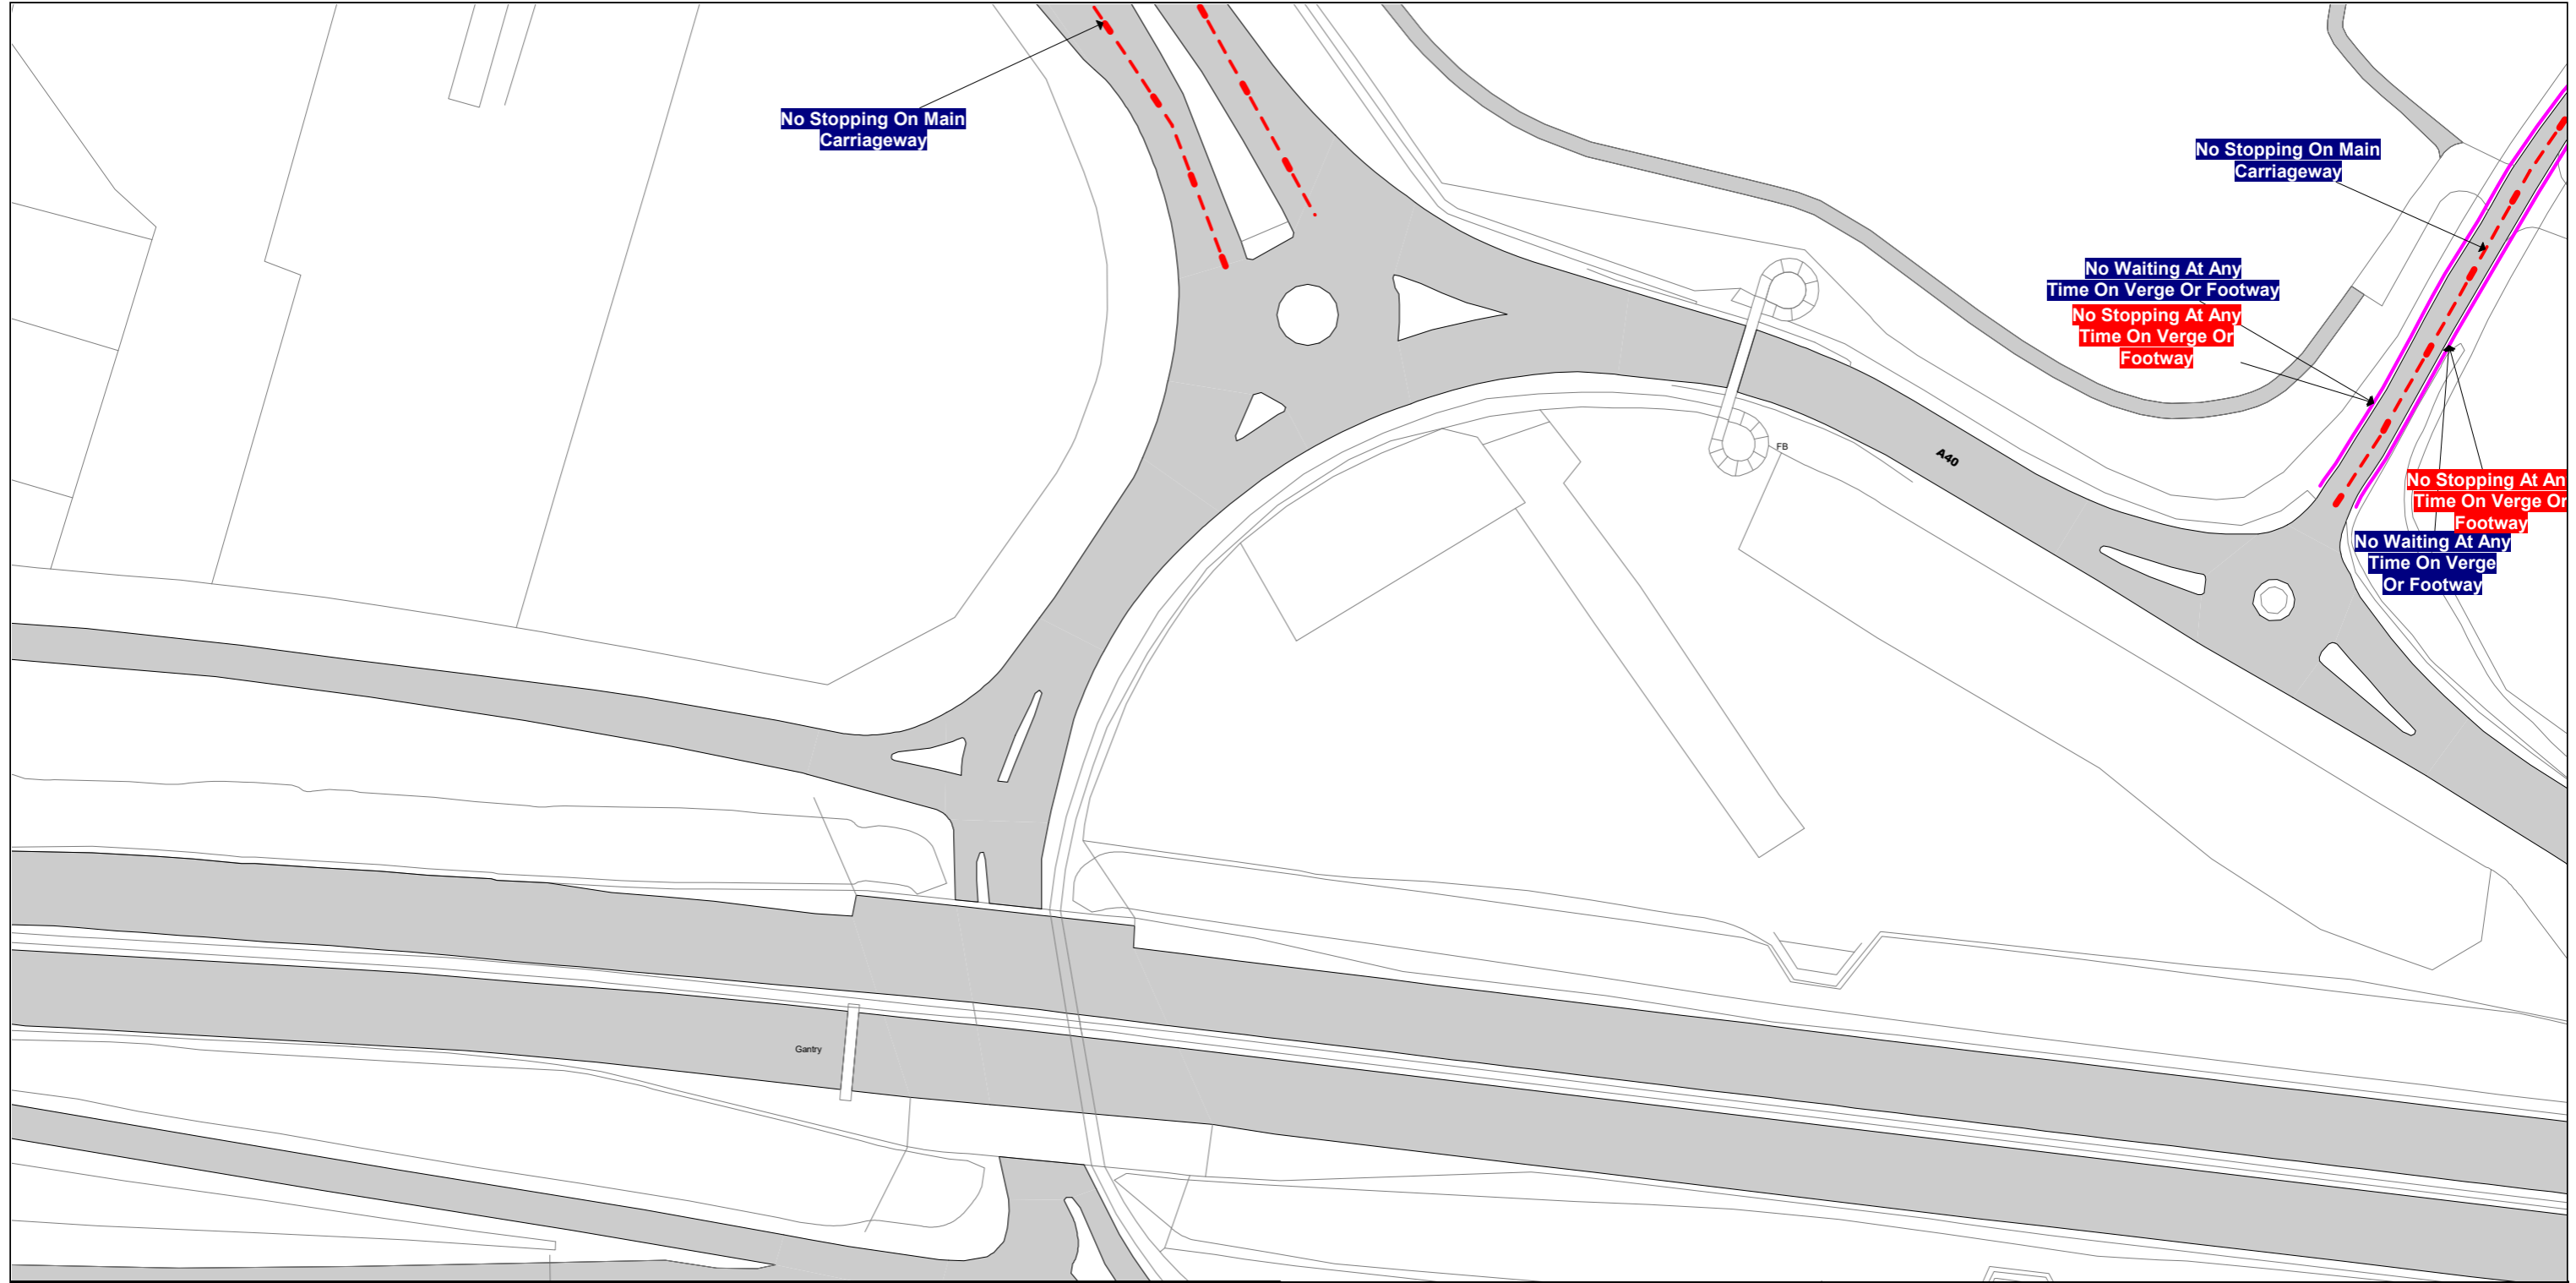

SCALE - 1 : 1250 at A3 size

NOTE: SEE STATIC MAP SCHEDULE LEGEND FOR RESTRICTIONS DISPLAYED

This map is reproduced from Ordnance Survey material with the permission of Ordnance Survey on behalf of the Controller of Her Majesty's Stationery Office © Crown Copyright. Unauthorised reproduction infringes Crown copyright and may lead to prosecution or civil proceedings.
Buckinghamshire Council
Licence No: 100021529 2021