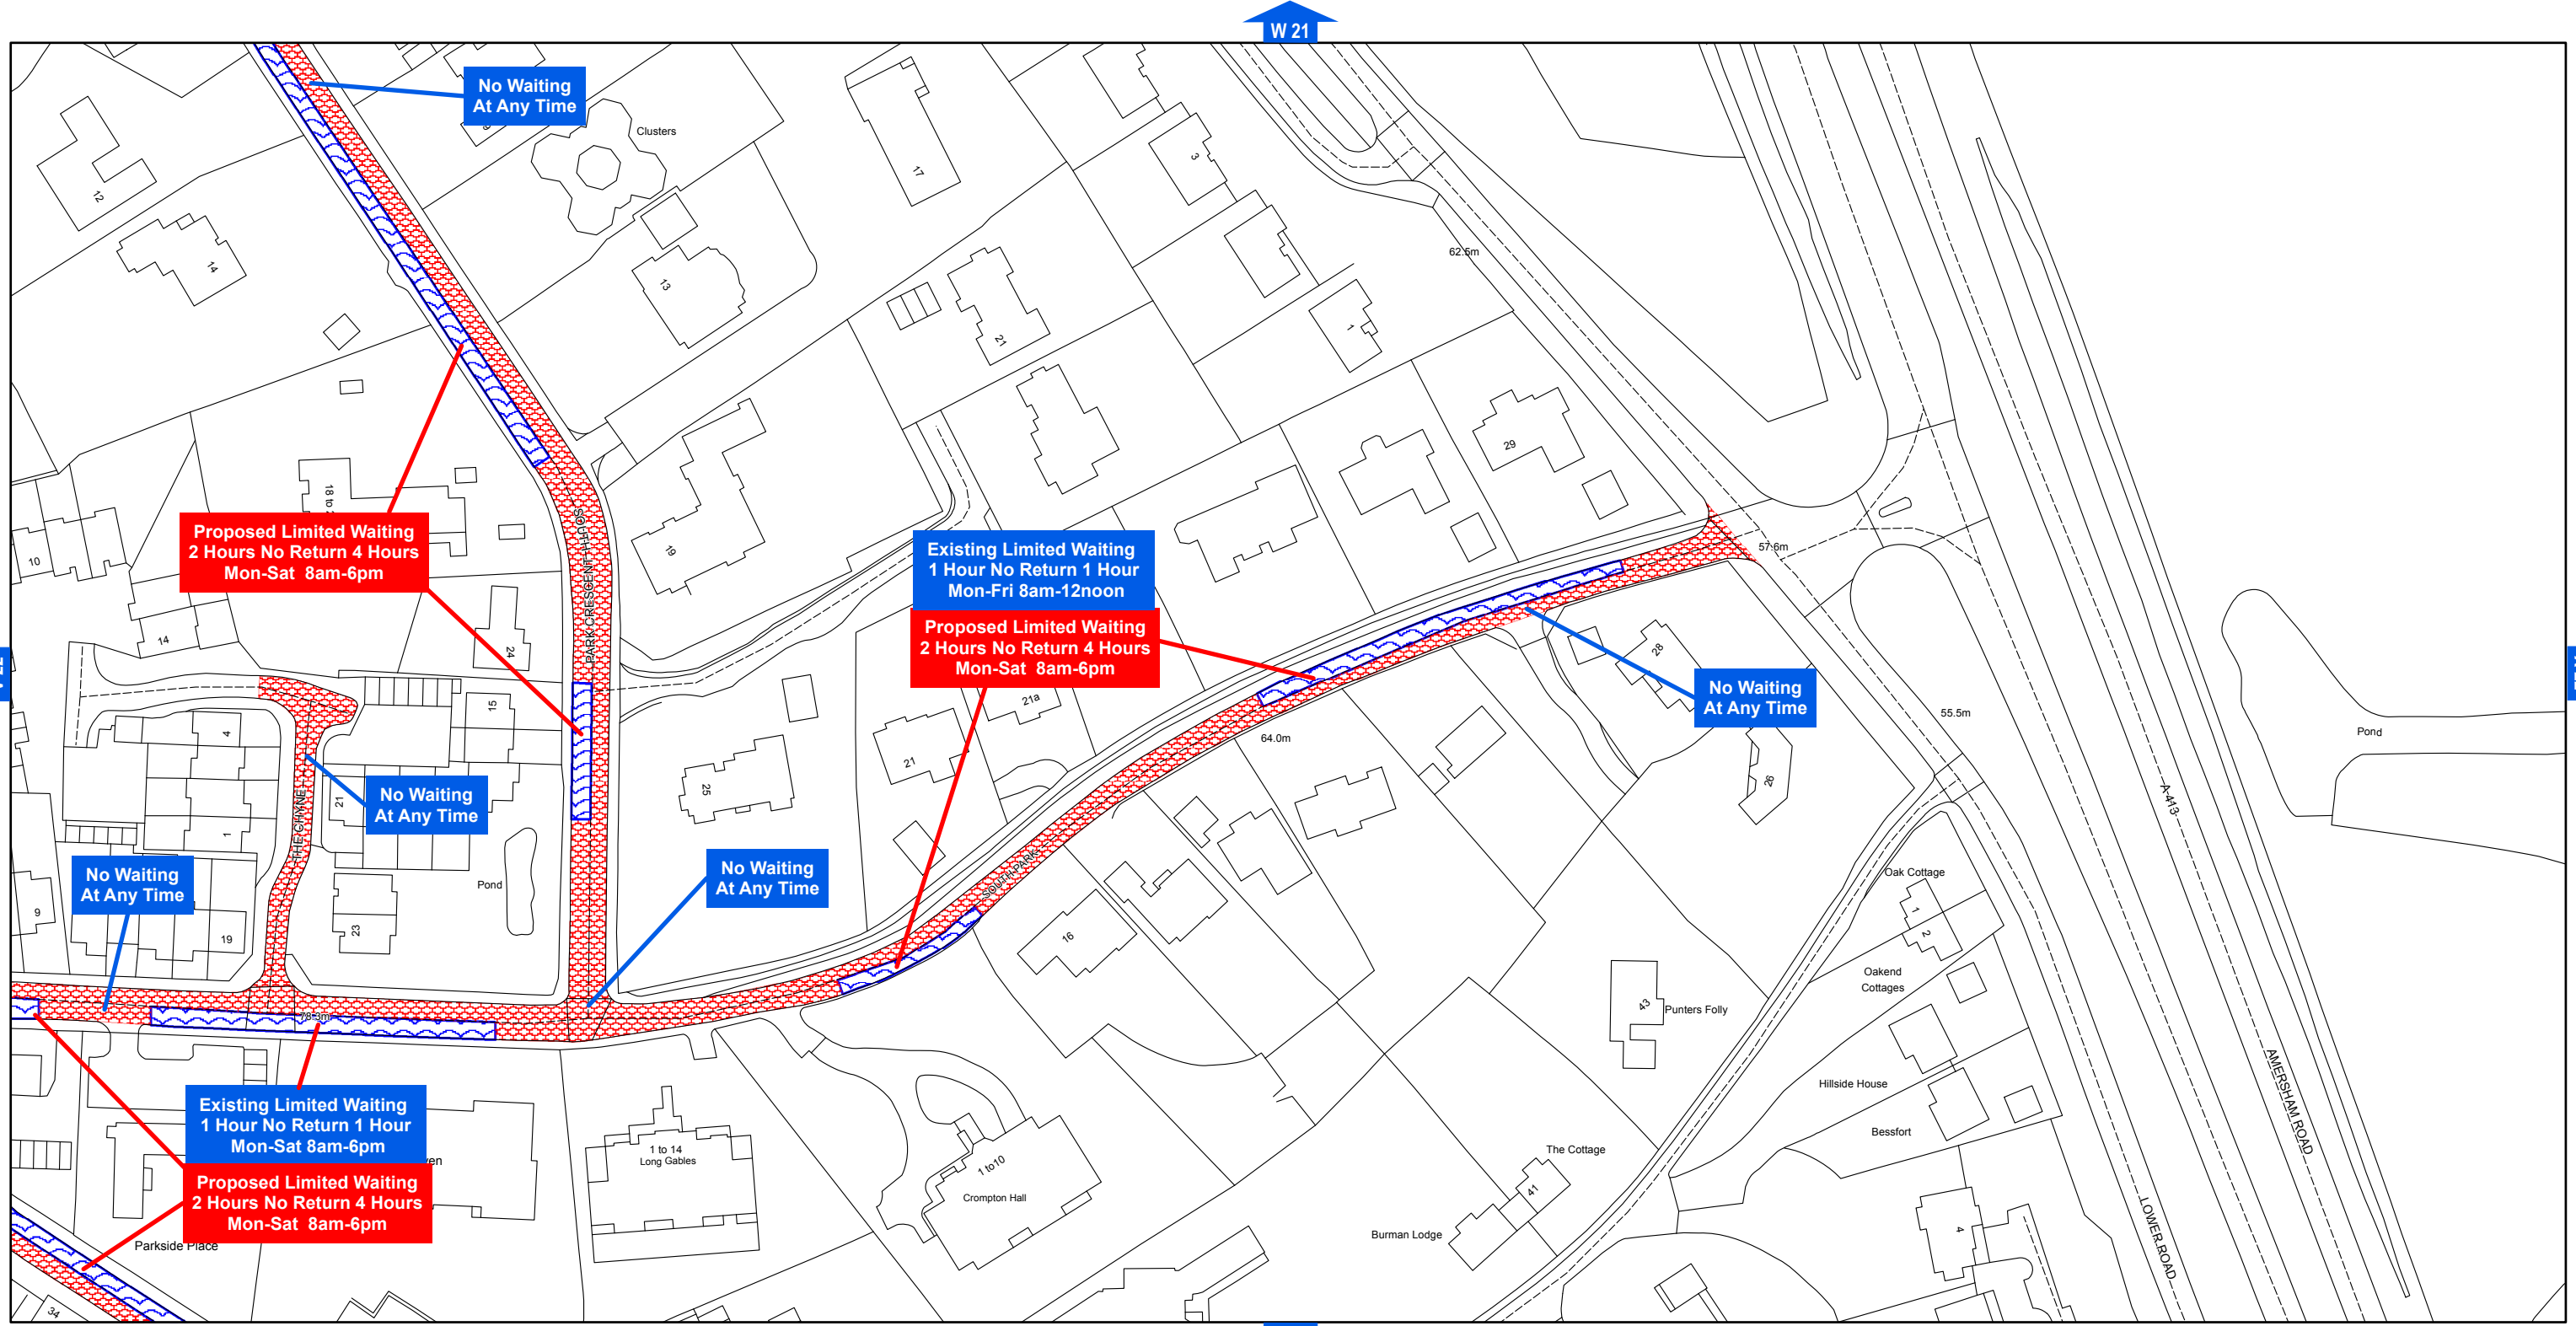

AREA CODE: W 22

SHEET REVISION NUMBER - TBC

CONSULTATION PLAN

SCALE - 1:1250

KEY

- Existing Existing Restriction
- Proposed Proposed Restriction

Buckinghamshire County Council
 County Hall
 Walton Street
 Aylesbury
 Buckinghamshire HP20 1UY

The Buckinghamshire County Council (South Bucks District) (Consolidation) Order 2014

Produced from Ordnance Survey 1:1250 mapping with permission of the Controller of Her Majesty's Stationery Office © Crown Copyright. Unauthorised reproduction infringes Crown Copyright and may lead to prosecution or civil proceedings. © Buckinghamshire County Council. 100021529 2015