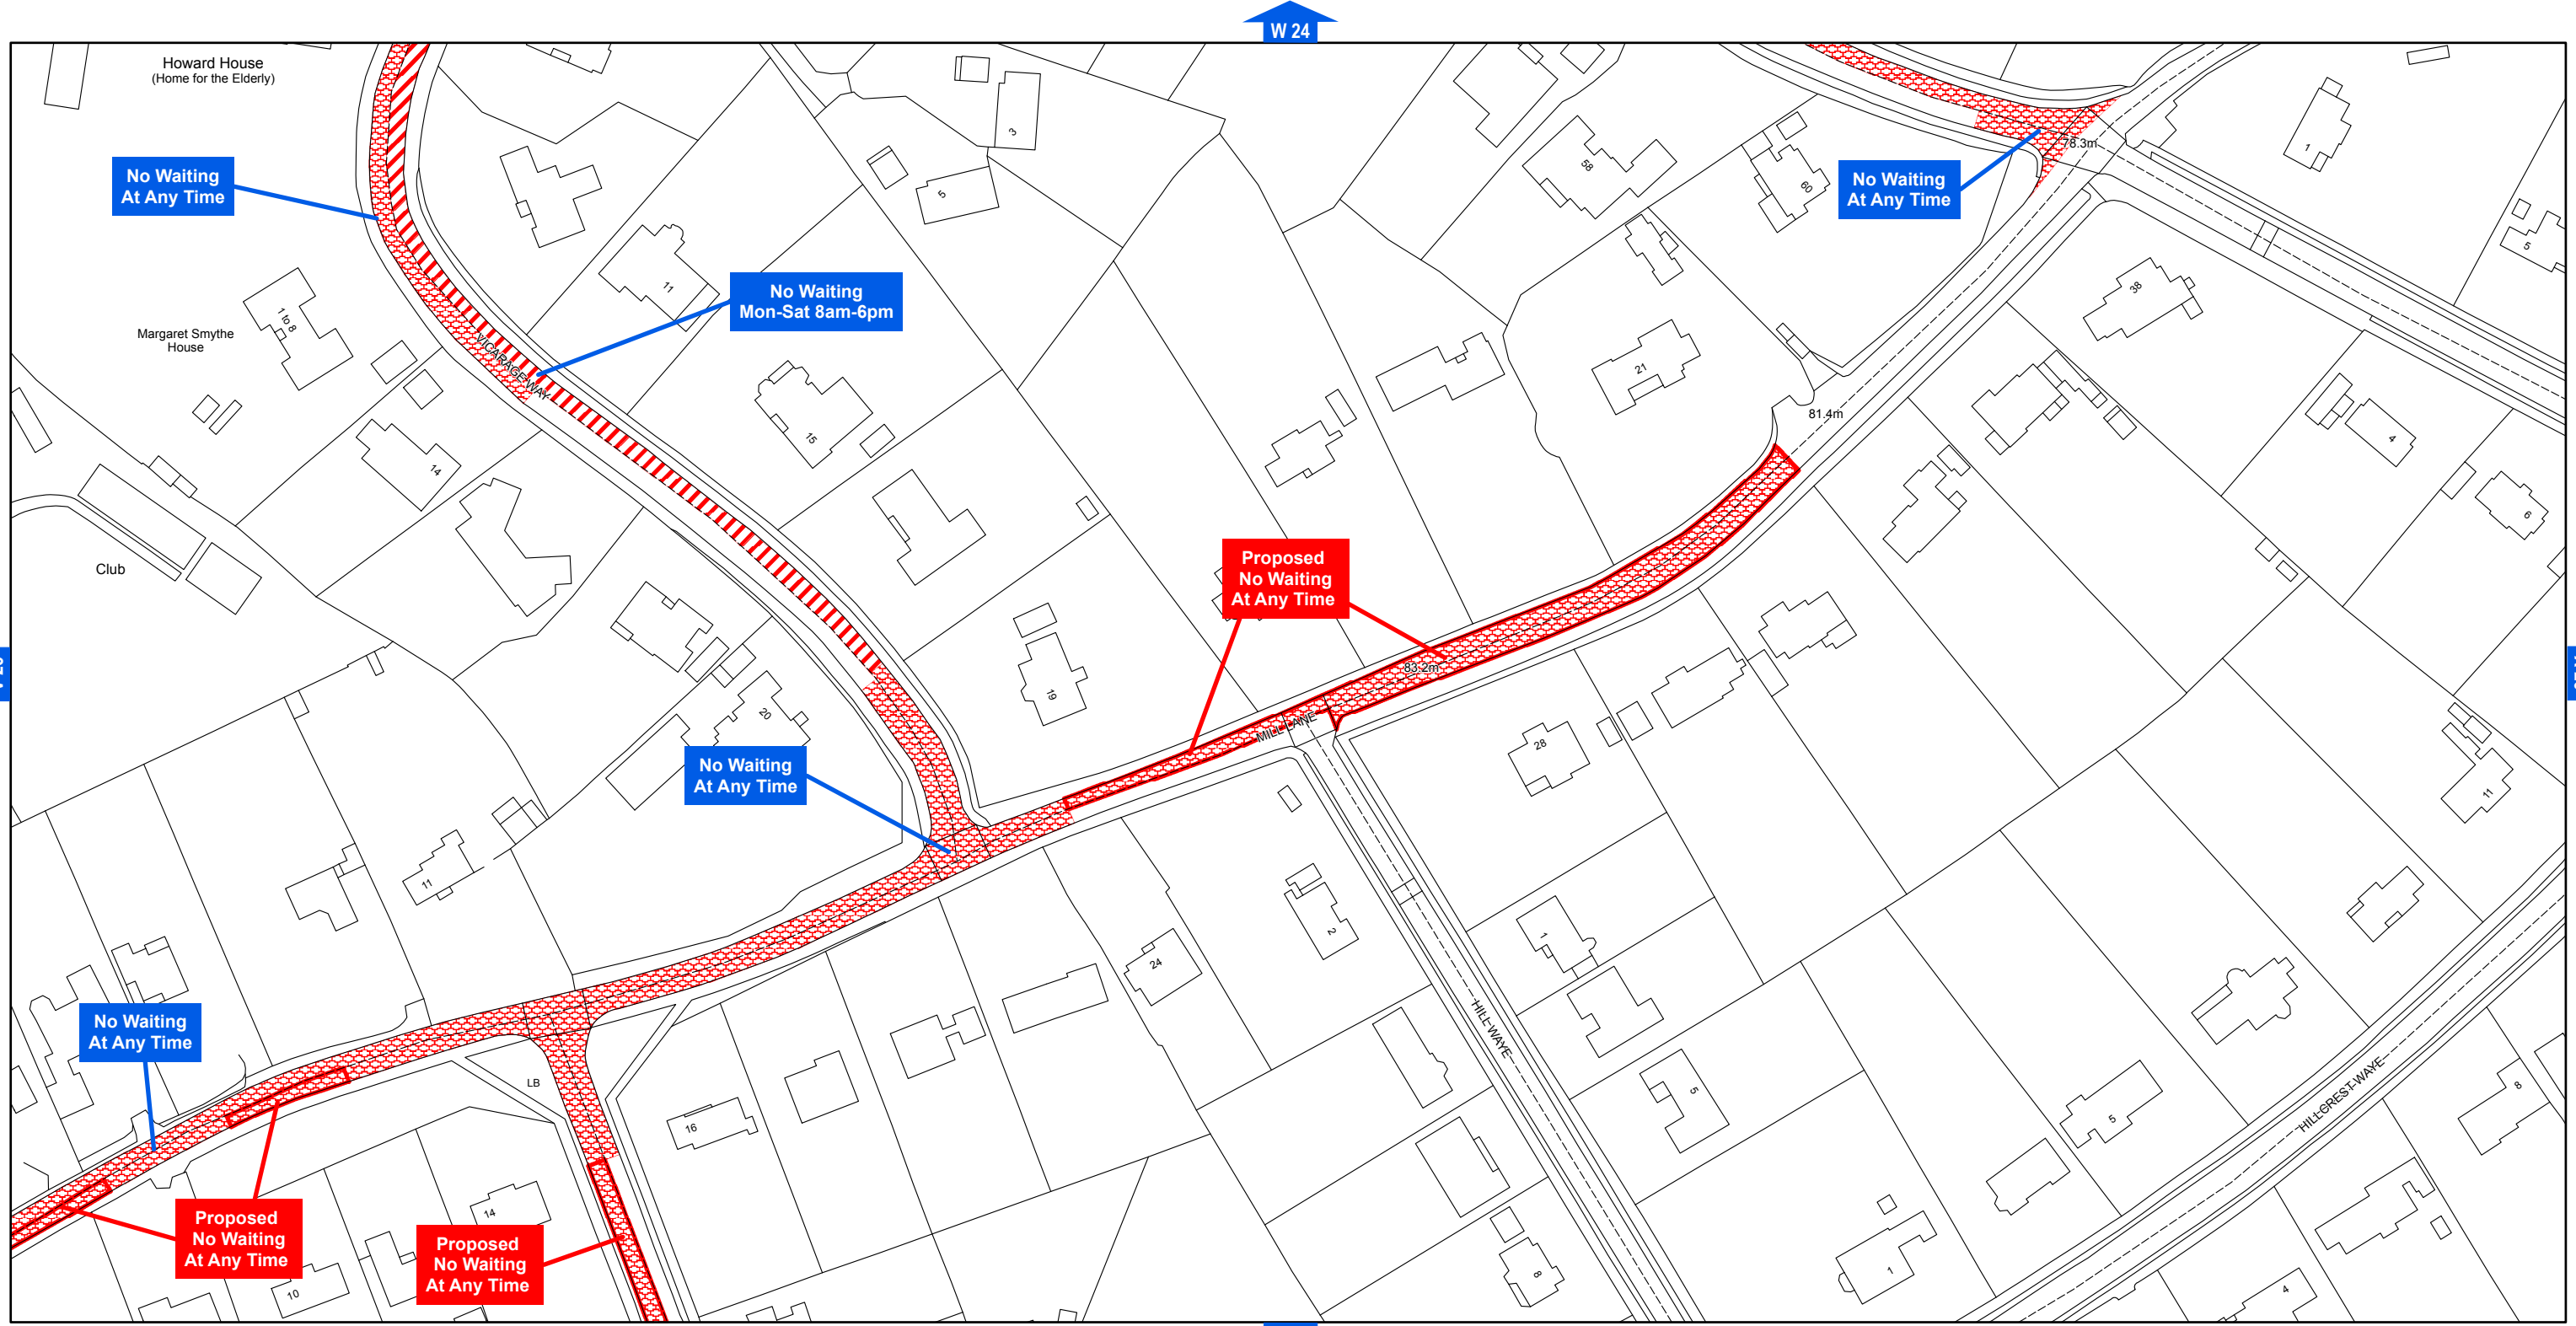

AREA CODE: W 25

SHEET REVISION NUMBER - TBC

CONSULTATION PLAN

SCALE - 1:1250

KEY

- Existing Restriction
- Proposed Restriction

Buckinghamshire County Council
 County Hall
 Walton Street
 Aylesbury
 Buckinghamshire HP20 1UY

The Buckinghamshire County Council (South Bucks District) (Consolidation) Order 2014

Produced from Ordnance Survey 1:1250 mapping with permission of the Controller of Her Majesty's Stationery Office © Crown Copyright. Unauthorised reproduction infringes Crown Copyright and may lead to prosecution or civil proceedings. © Buckinghamshire County Council. 100021529 2015