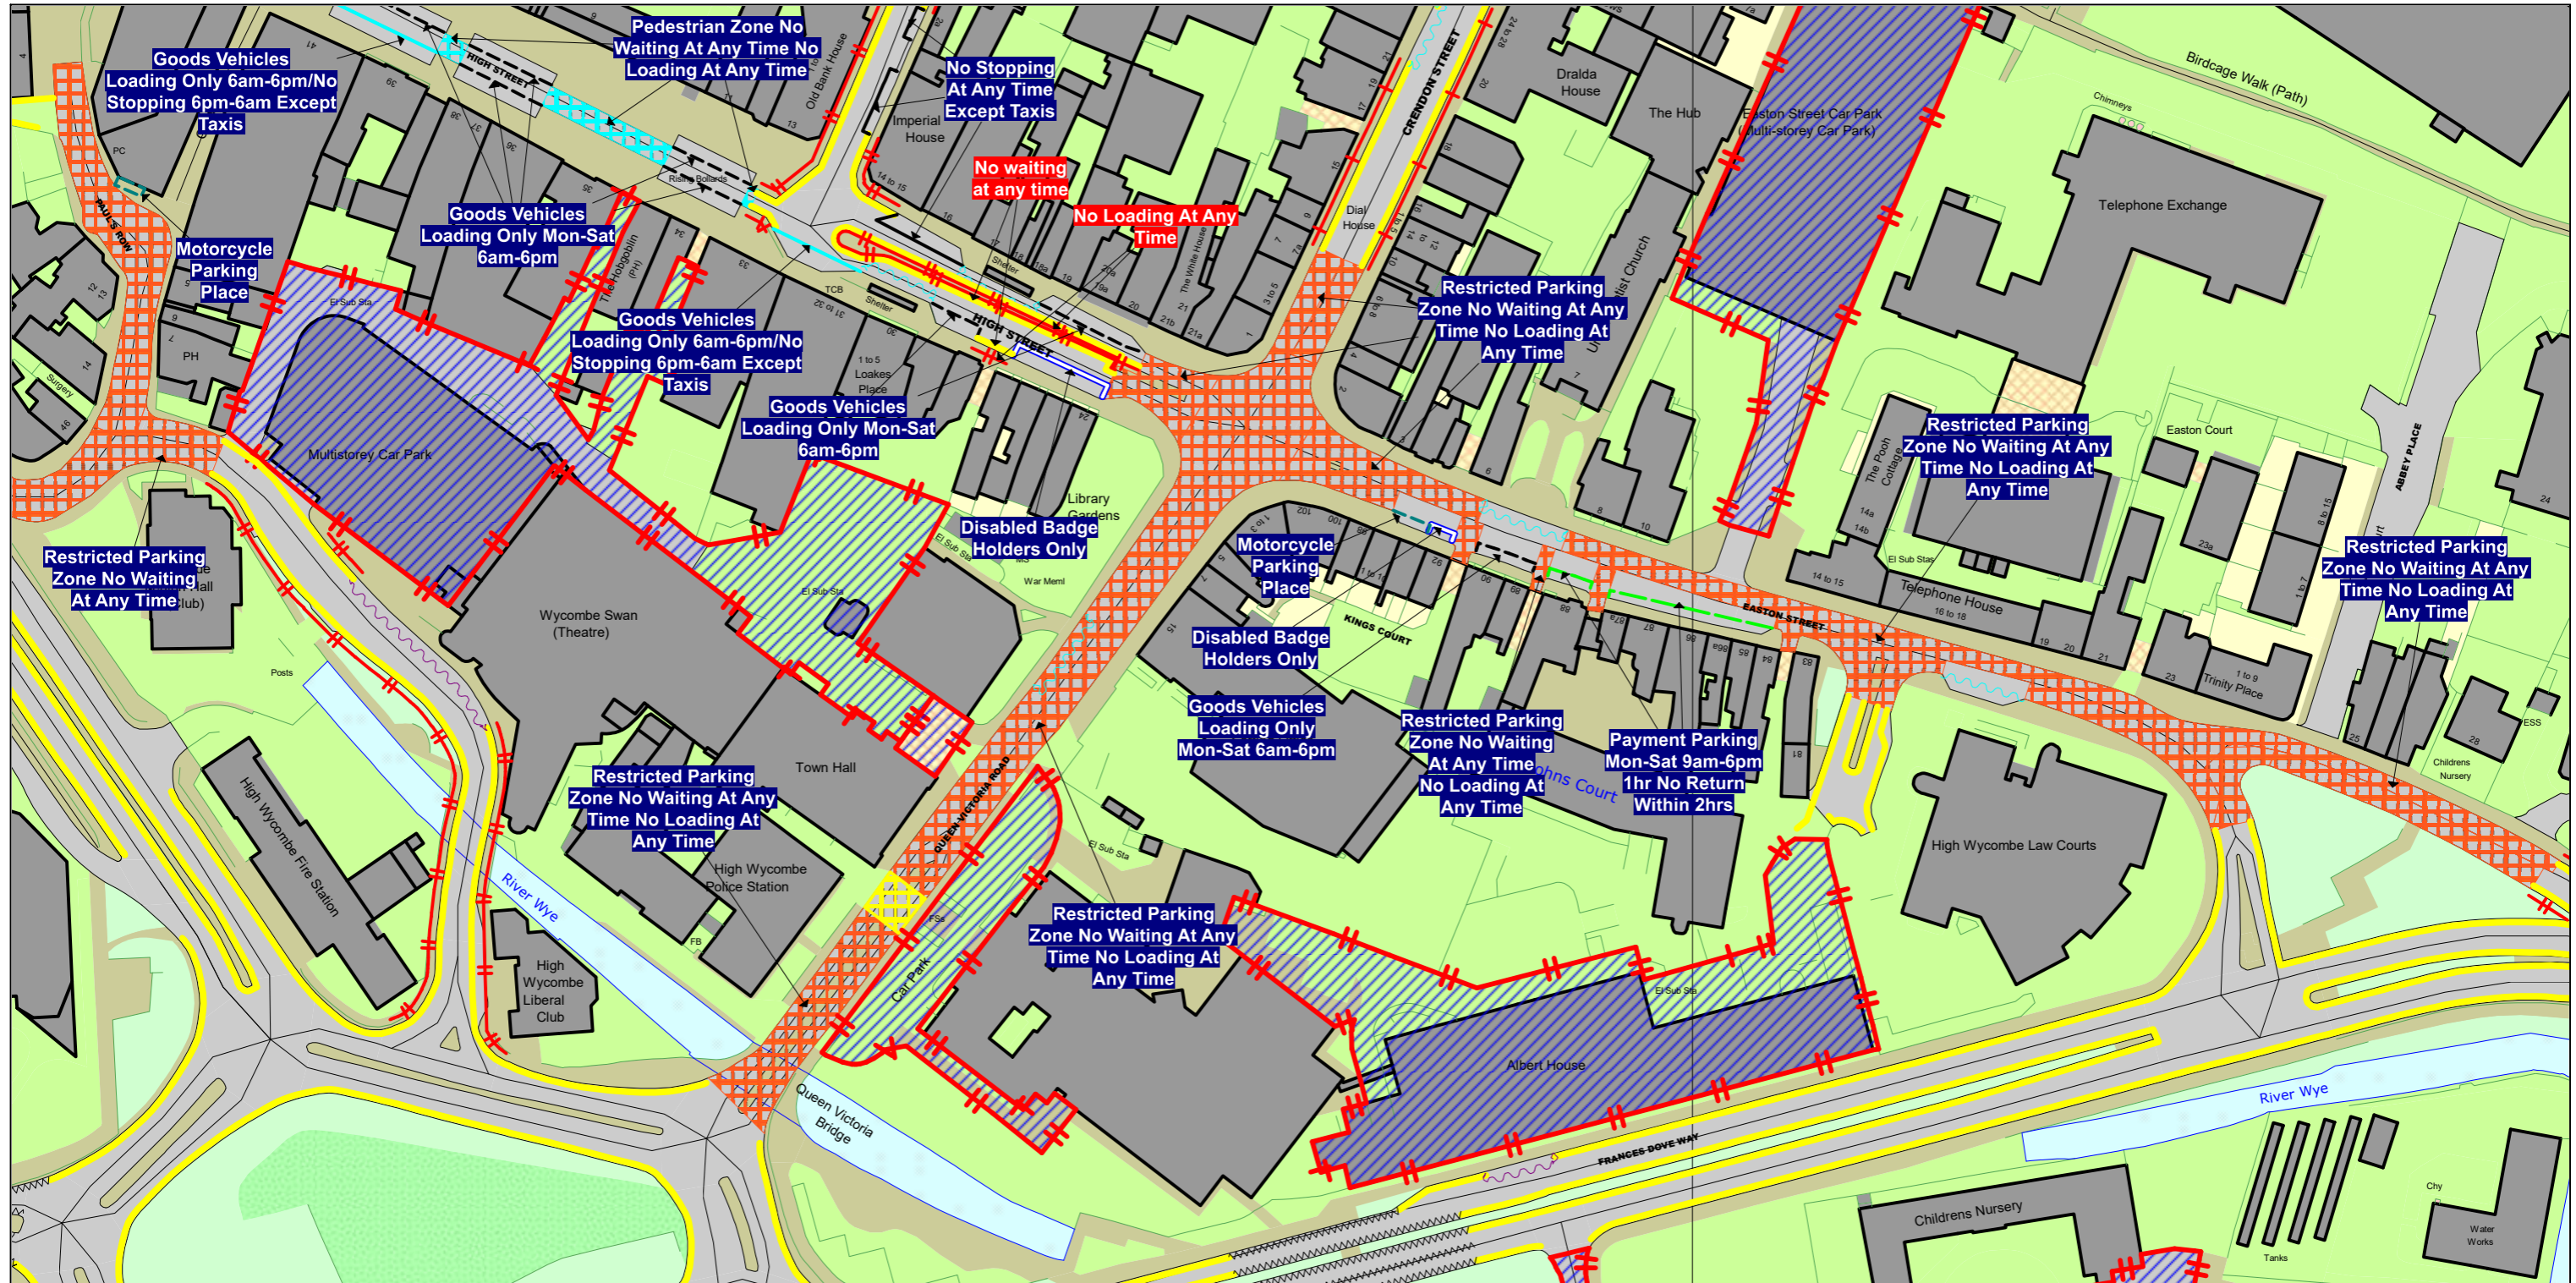

The Buckinghamshire Council (Prohibition of Waiting, Loading and Stopping) and (On-Street Parking Places) Order 2021

SCALE - 1 : 1250 at A3 size

NOTE: SEE STATIC MAP SCHEDULE LEGEND FOR RESTRICTIONS DISPLAYED

This map is reproduced from Ordnance Survey material with the permission of Ordnance Survey on behalf of the Controller of Her Majesty's Stationery Office © Crown Copyright. Unauthorised reproduction infringes Crown copyright and may lead to prosecution or civil proceedings.
Buckinghamshire Council
Licence No: 100021529 2024