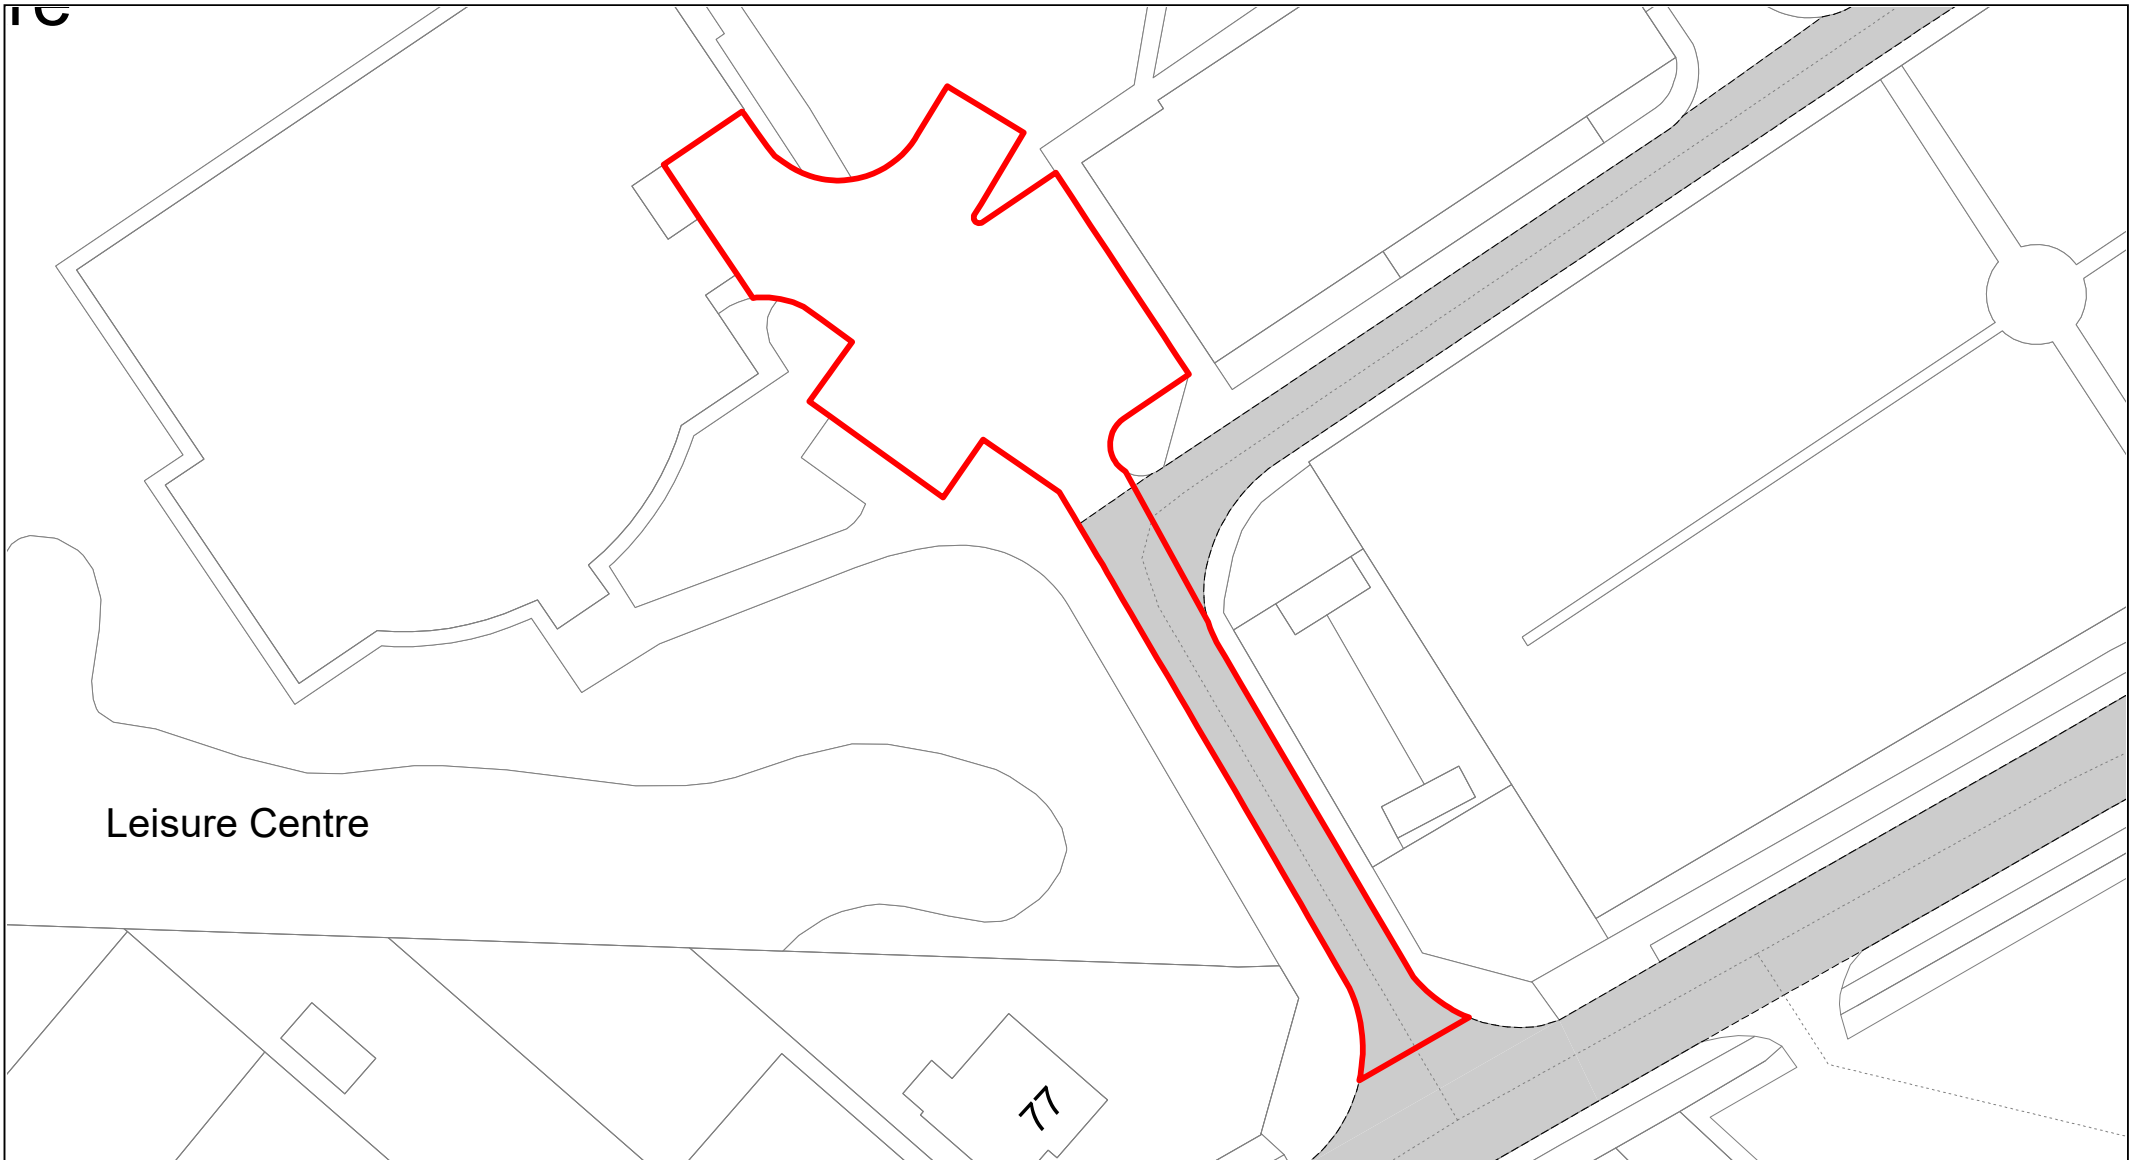

Leisure Centre

77

**Buckinghamshire
Council**

Wades Park

© Crown copyright. All rights reserved
Buckinghamshire Council
Licence No. 100021529 2020

SCALE	1 : 500
DATE	19/02/2021
DRAWING No.	057
DRAWN BY	BOM
REVISION No.	001