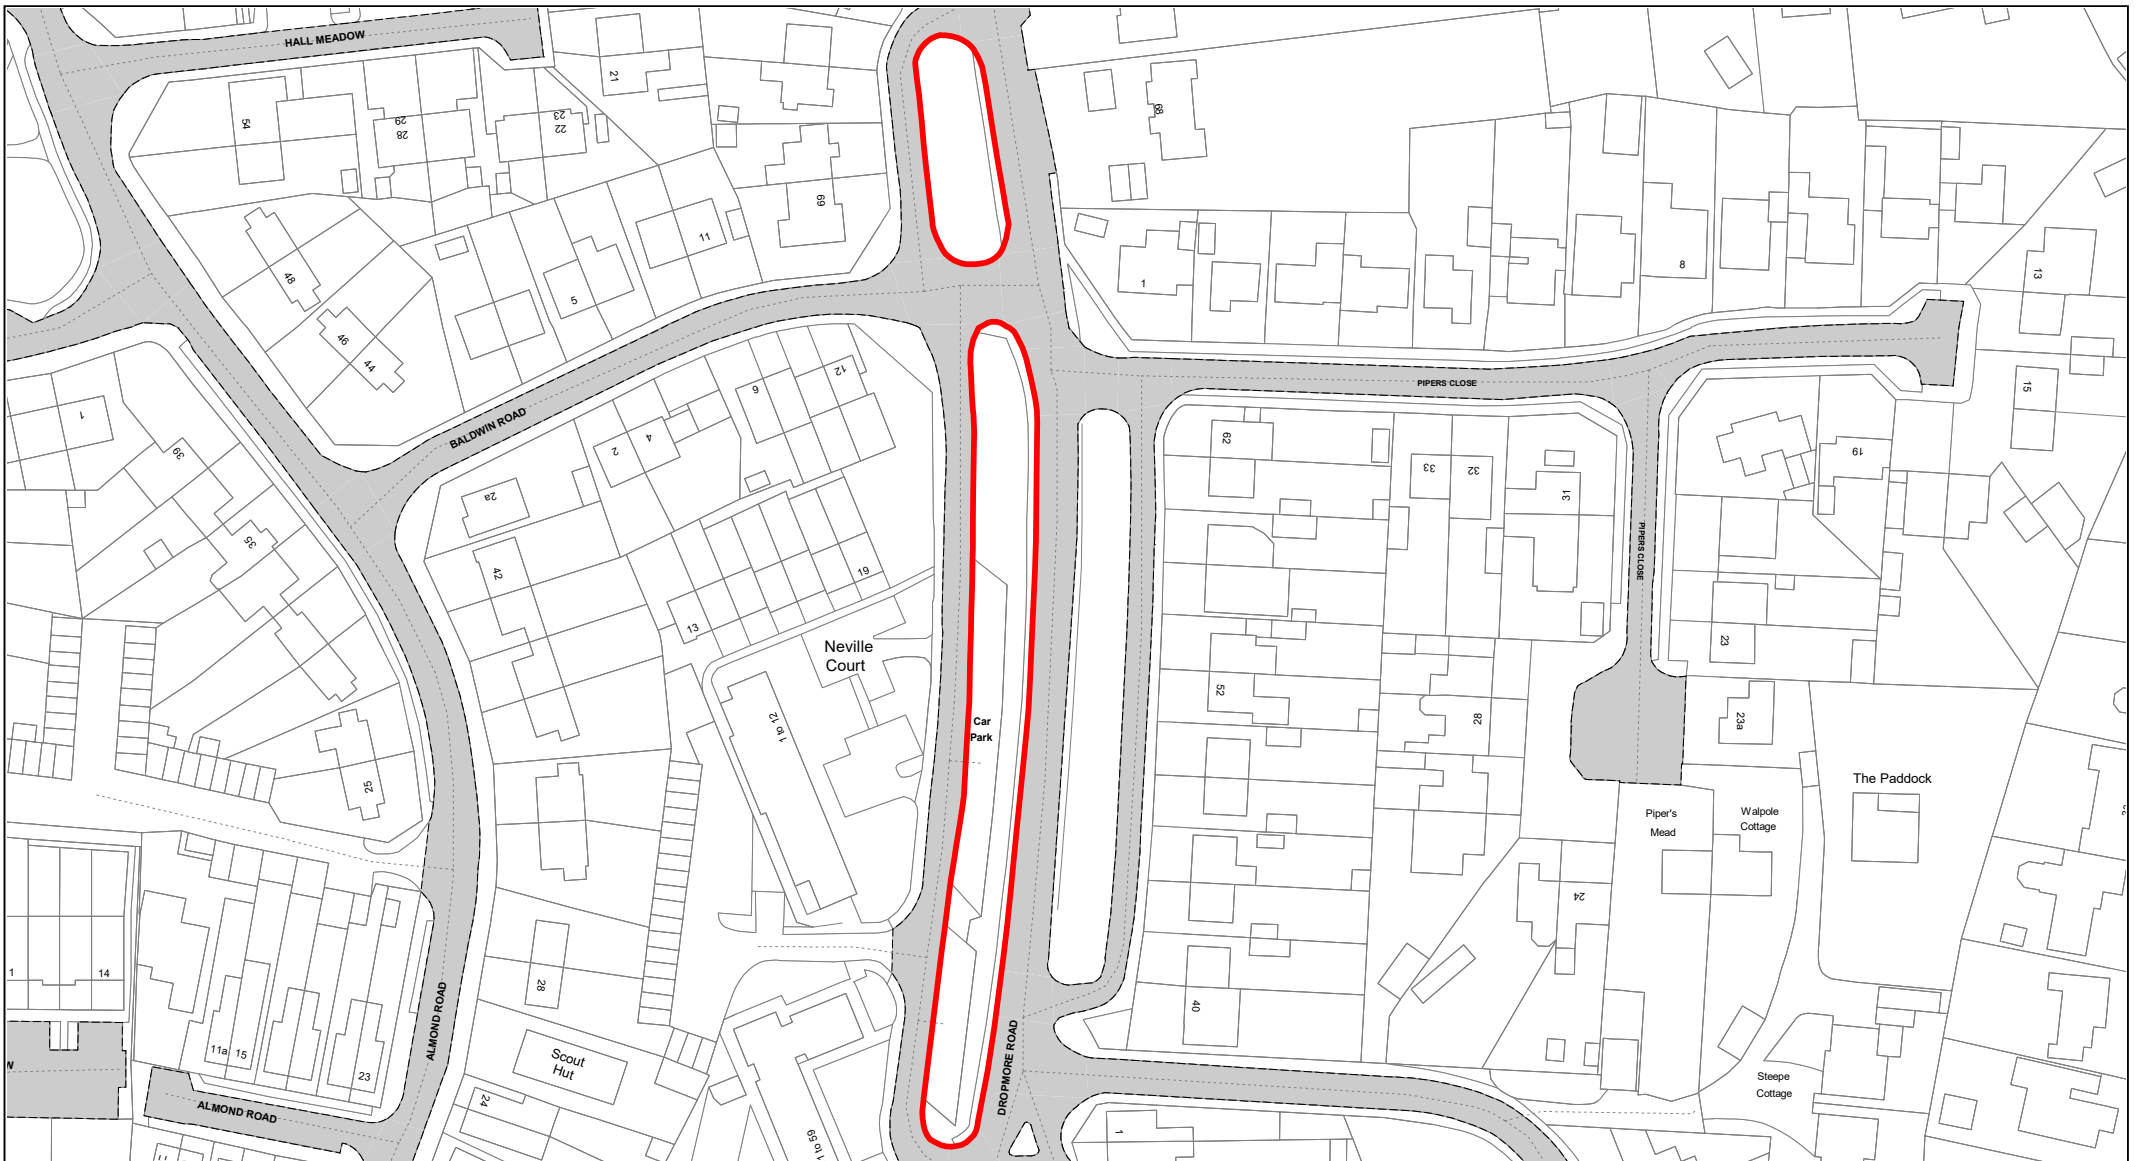

Neville Court

© Crown copyright. All rights reserved
Buckinghamshire Council
Licence No. 100021529 2020

SCALE	1 : 1250
DATE	19/02/2021
DRAWING No.	085
DRAWN BY	BOM
REVISION No.	001