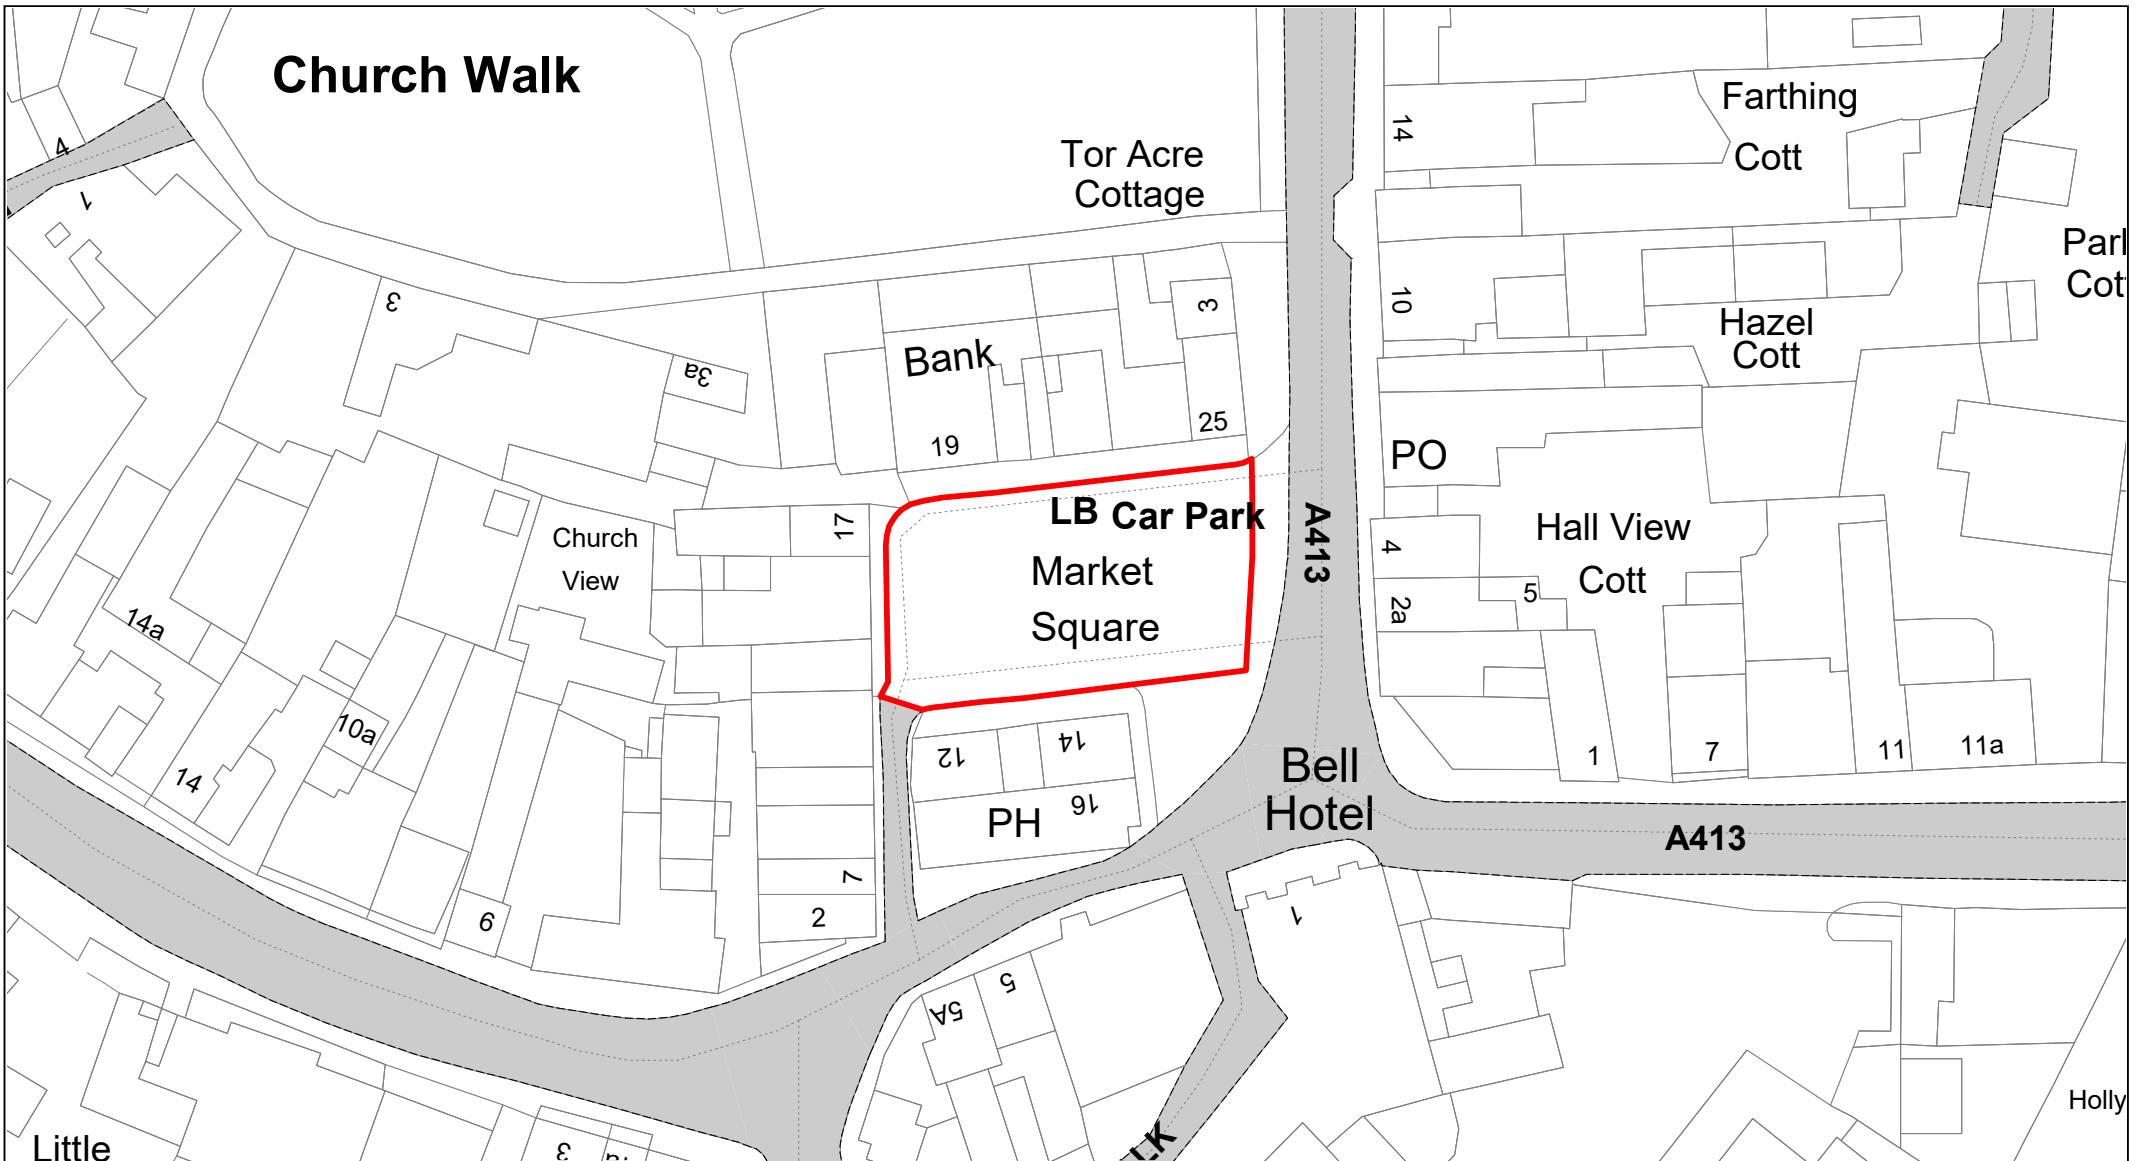

**Buckinghamshire
Council**

Market Square

© Crown copyright. All rights reserved
Buckinghamshire Council
Licence No. 100021529 2020

SCALE	1 : 750
DATE	19/02/2021
DRAWING No.	019
DRAWN BY	BOM
REVISION No.	001