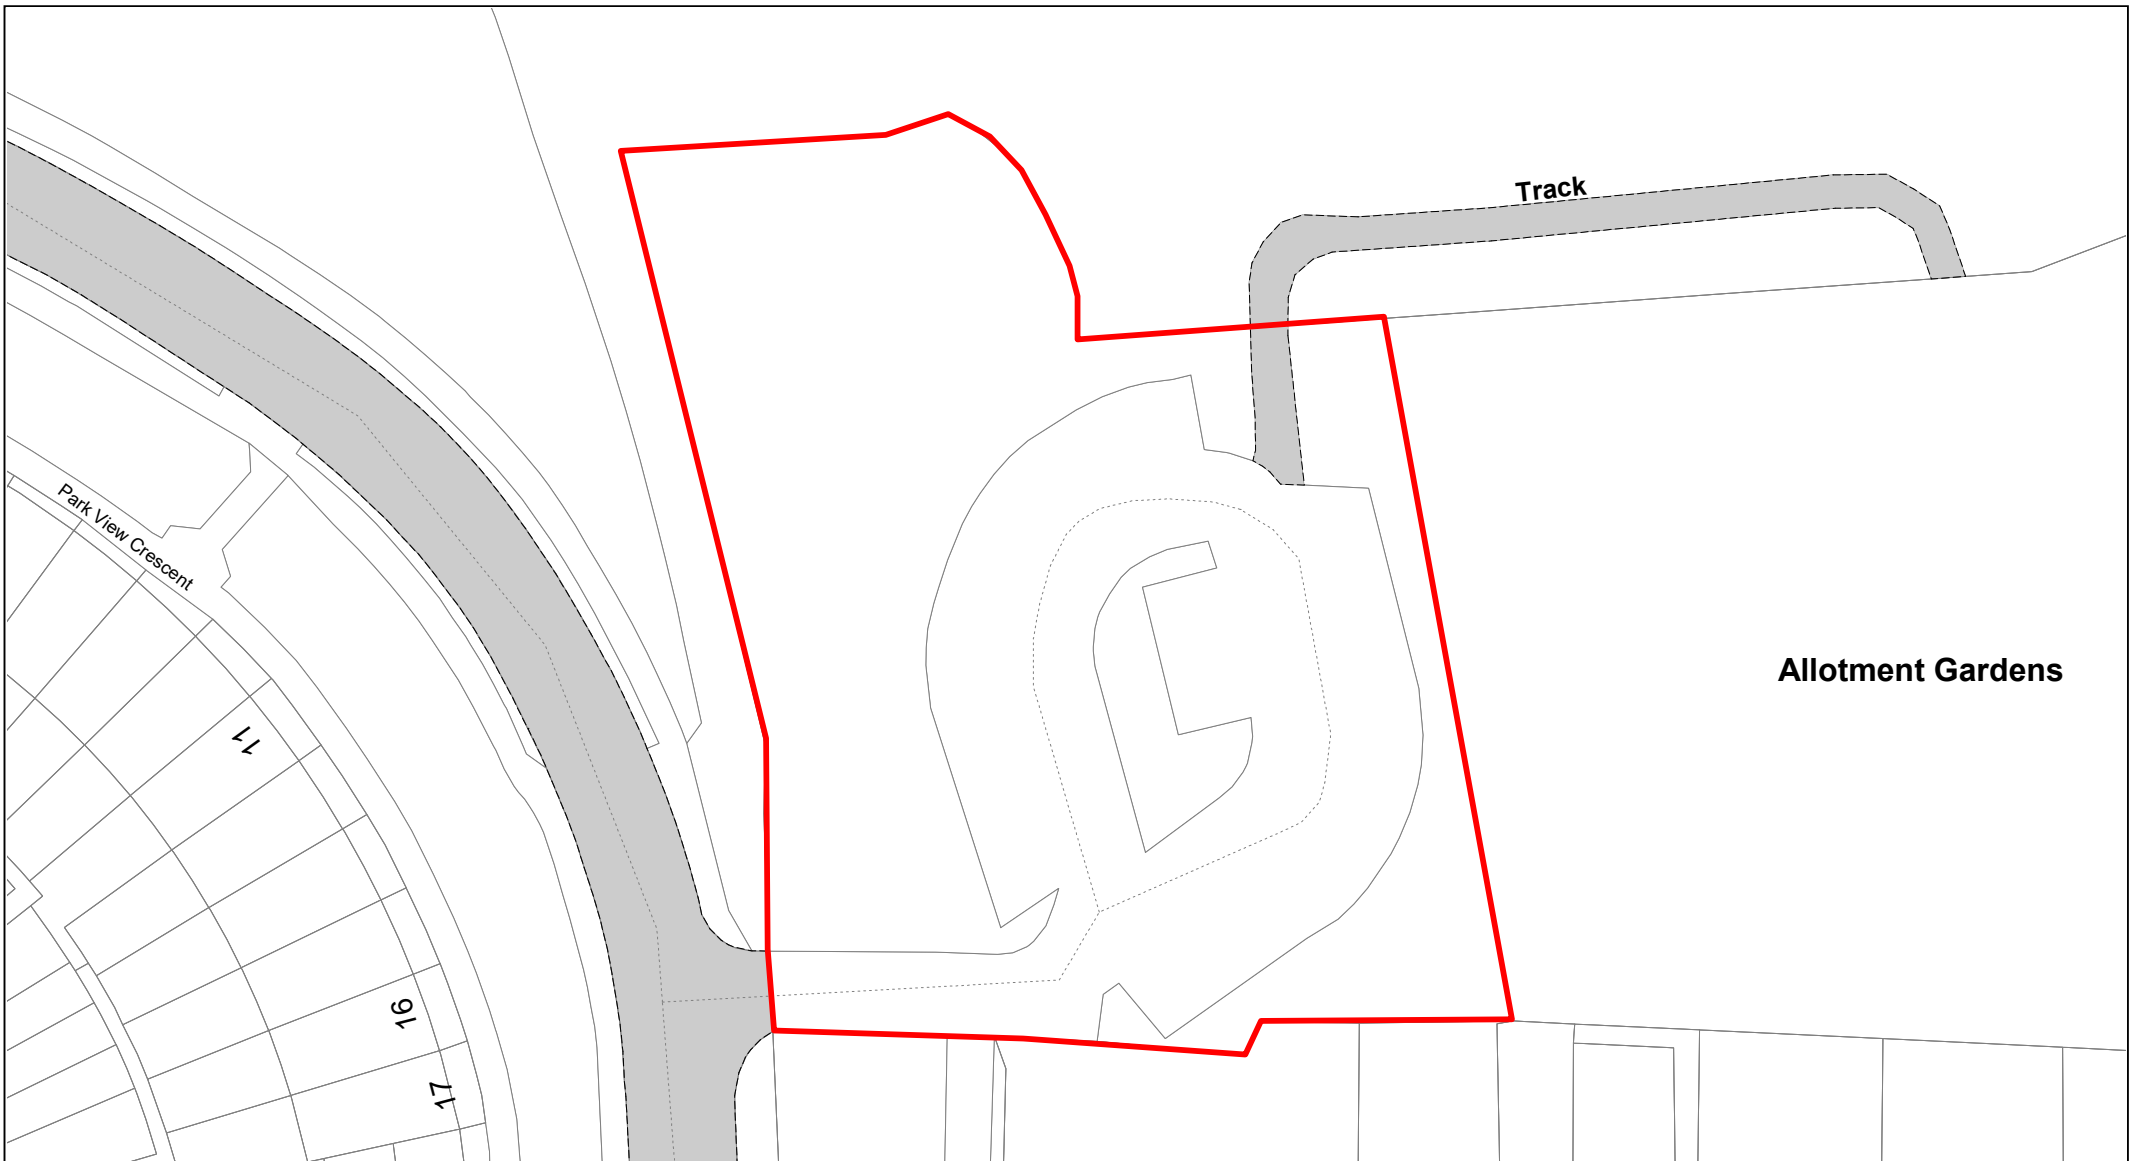

**Buckinghamshire
Council**

Hughenden Park, Coates Lane

© Crown copyright. All rights reserved
Buckinghamshire Council
Licence No. 100021529 2020

SCALE	1 : 500
DATE	19/02/2021
DRAWING No.	049
DRAWN BY	BOM
REVISION No.	001