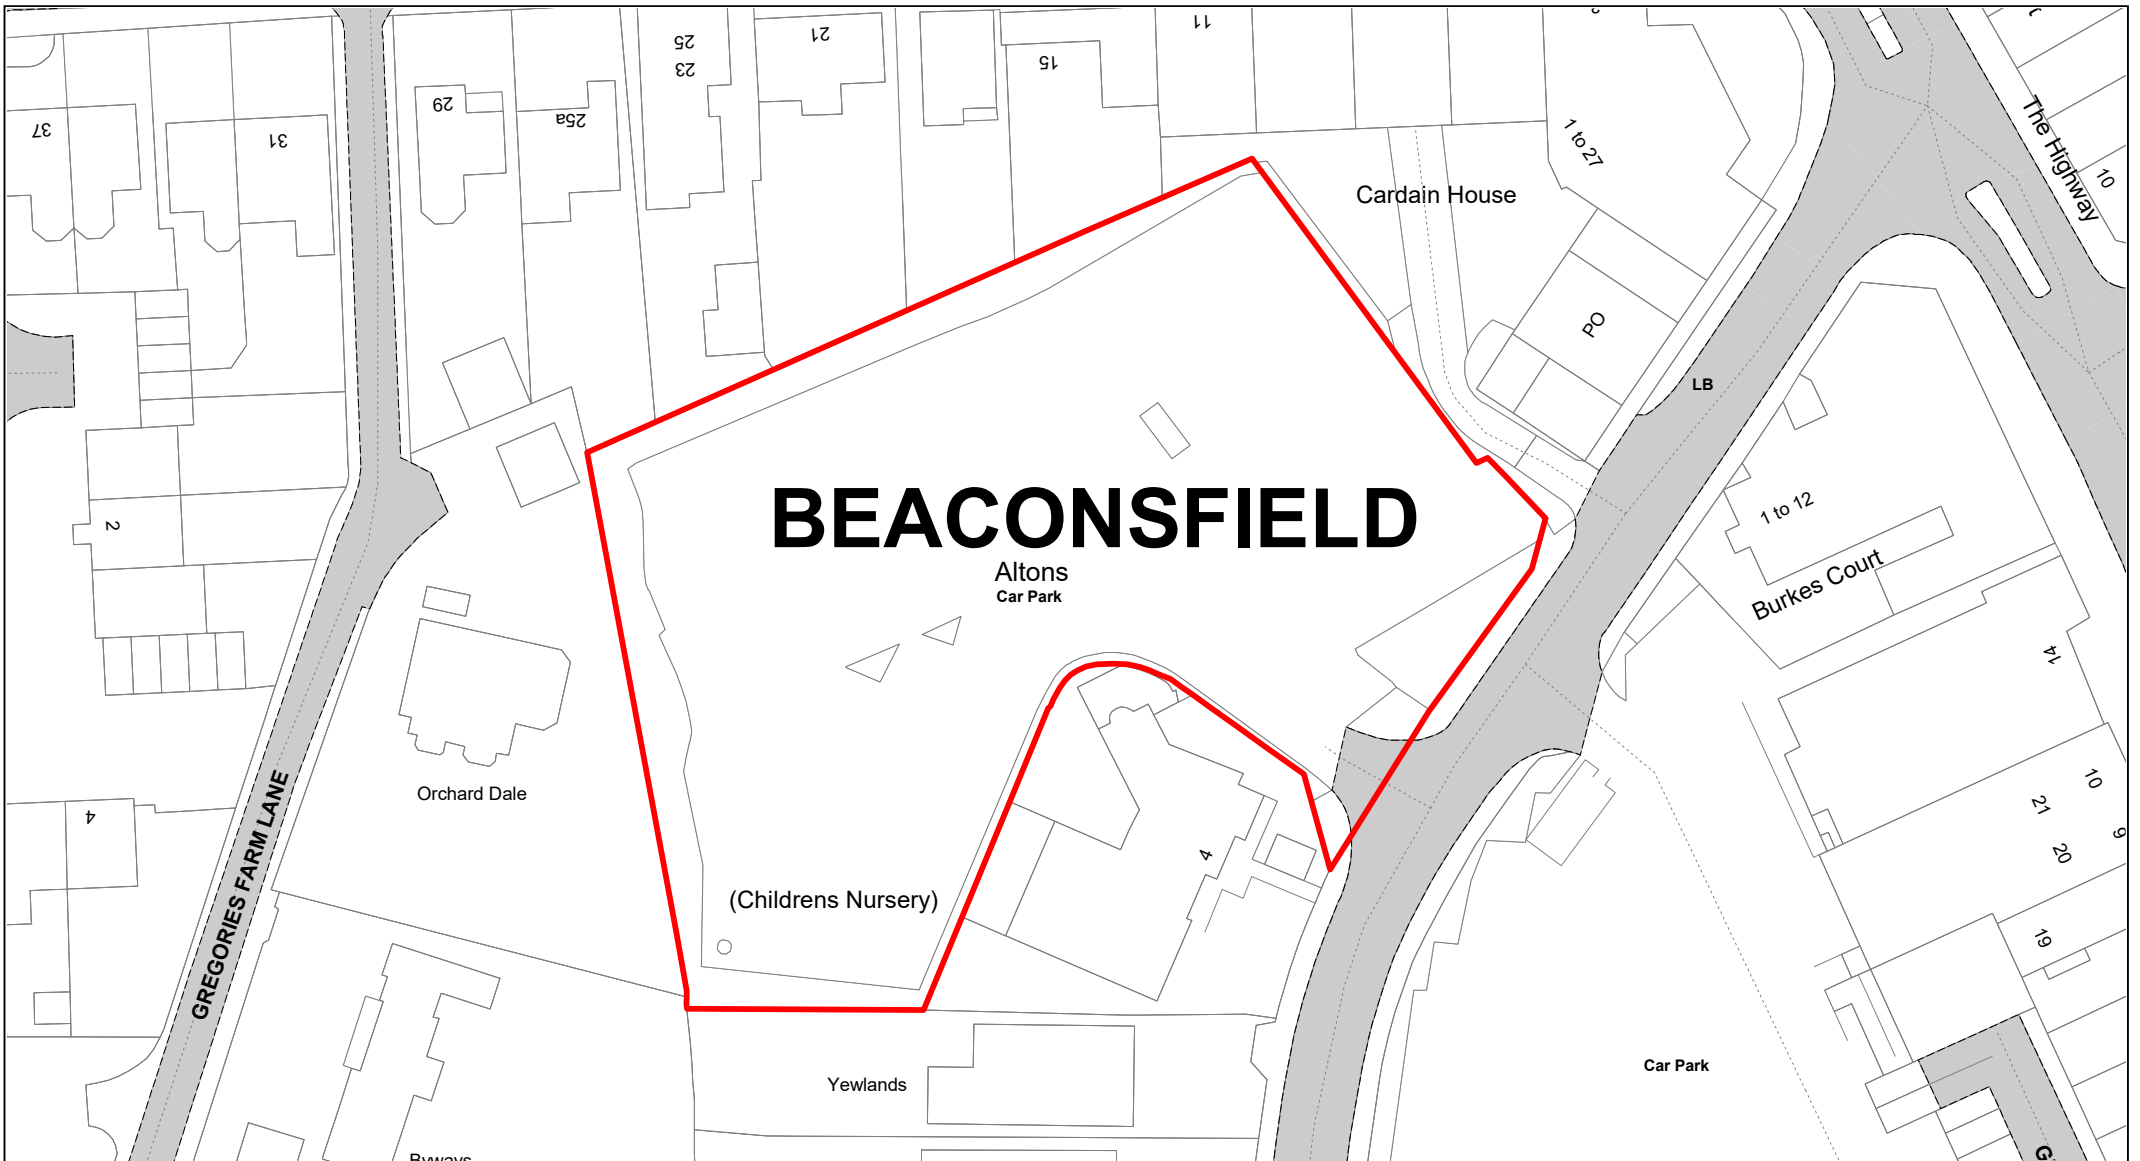

SCALE	1 : 500
DATE	19/02/2021
DRAWING No.	080
DRAWN BY	BOM
REVISION No.	001

**Buckinghamshire
Council**

Altons, Burkes Road

© Crown copyright. All rights reserved
Buckinghamshire Council
Licence No. 100021529 2020