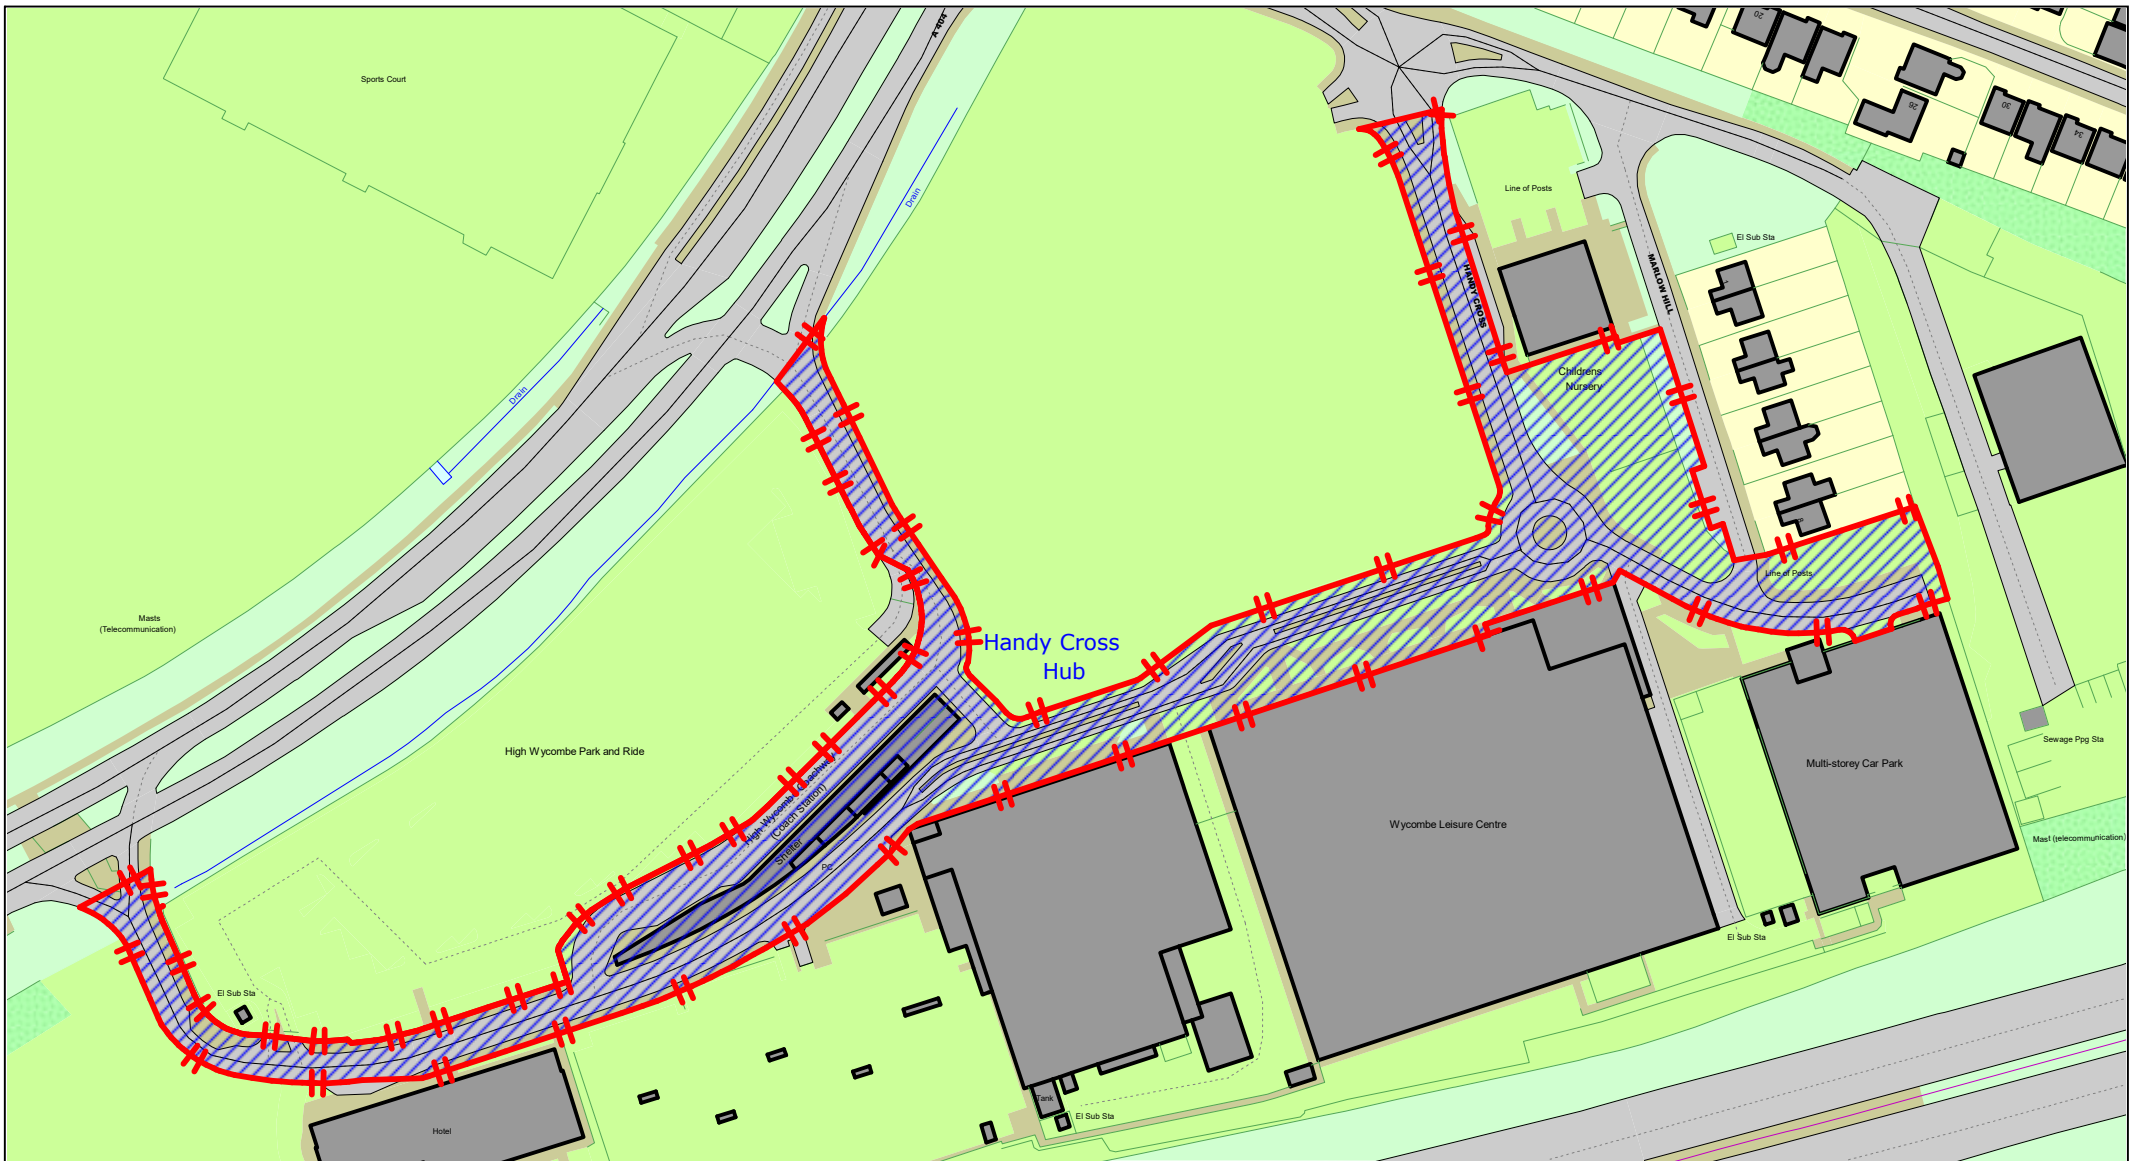

© Crown copyright. All rights reserved
 Buckinghamshire Council
 Licence No. 100021529 2020

SCALE	1 : 1250
DATE	19/02/2021
DRAWING No.	060
DRAWN BY	BOM
REVISION No.	001

Handy Cross Hub Access Roads

© Crown copyright. All rights reserved
 Buckinghamshire Council
 Licence No. 100021529 2023