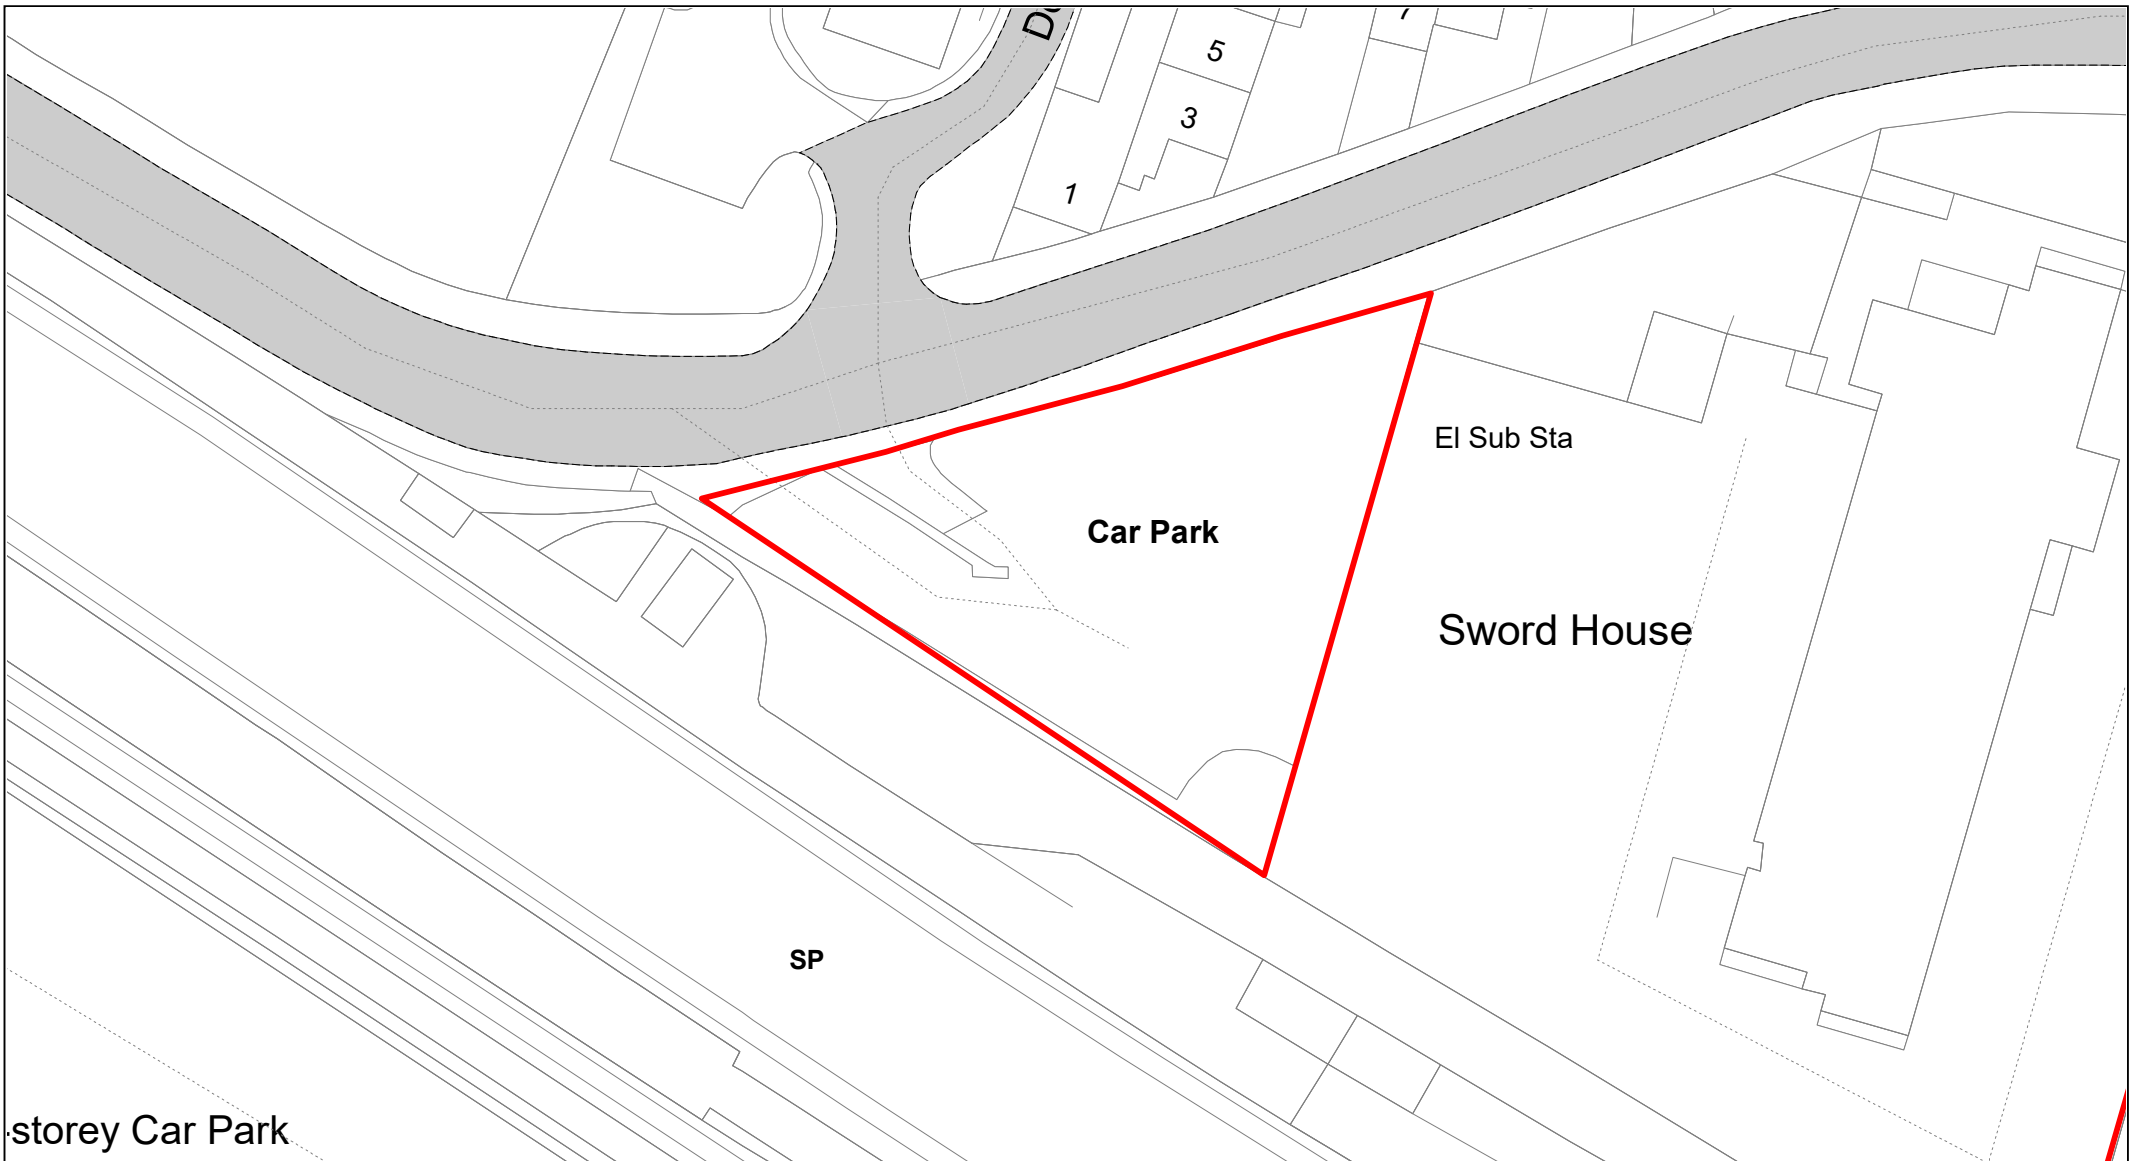

SCALE	1 : 1000
DATE	22/12/2023
DRAWING No.	022
DRAWN BY	IT
REVISION No.	002

Railway Place

© Crown copyright. All rights reserved
 Buckinghamshire Council
 Licence No. 100021529 2021

SCALE	1 : 750
DATE	TBC
DRAWING No.	023
DRAWN BY	IWT
REVISION No.	001