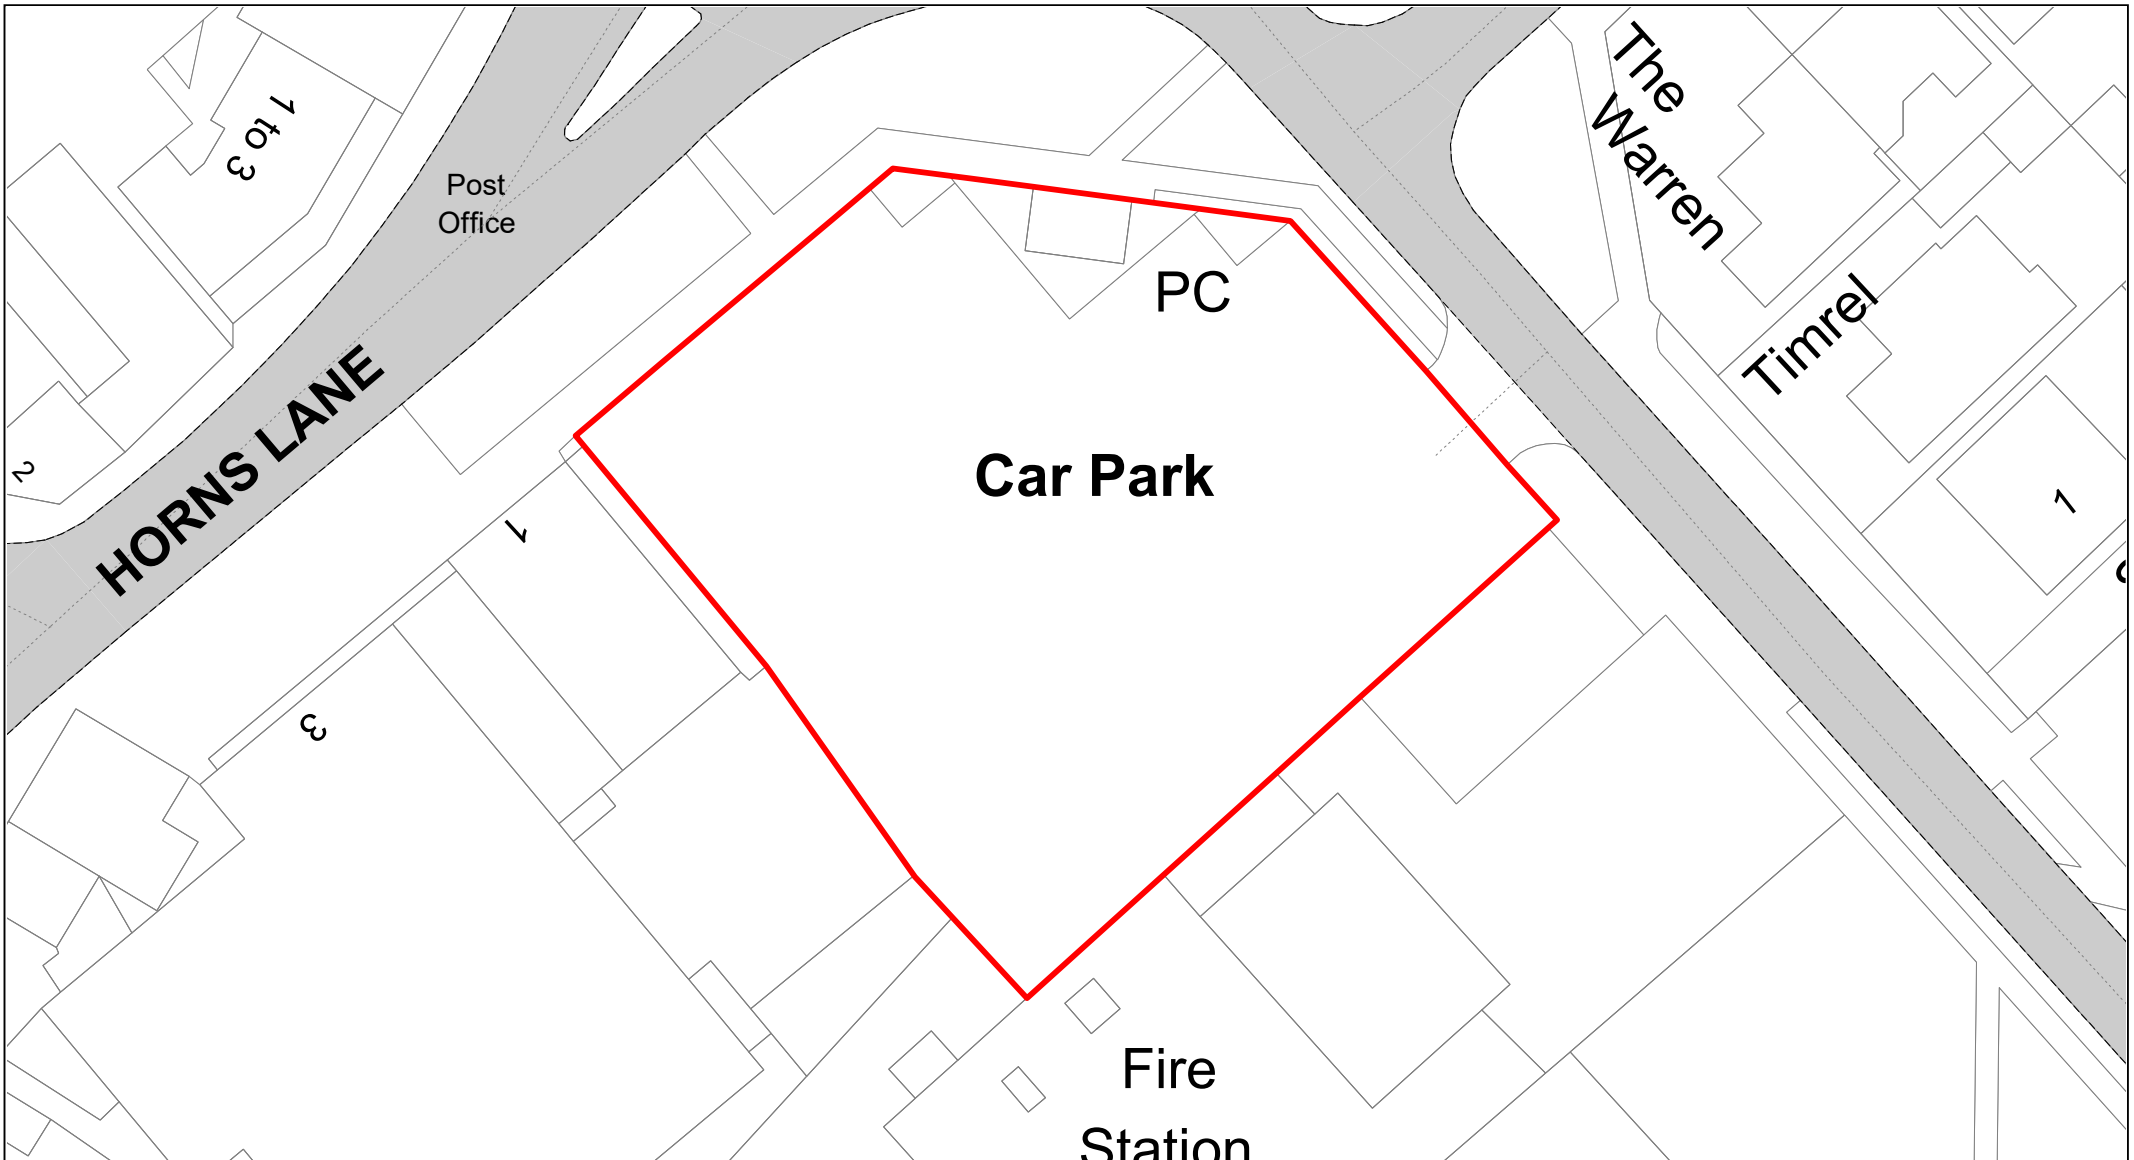

SCALE	1 : 500
DATE	19/02/2021
DRAWING No.	039
DRAWN BY	BOM
REVISION No.	001

Buckinghamshire Council

The Mount

© Crown copyright. All rights reserved
 Buckinghamshire Council
 Licence No. 100021529 2020

SCALE	1 : 750
DATE	19/02/2021
DRAWING No.	040
DRAWN BY	BOM
REVISION No.	001