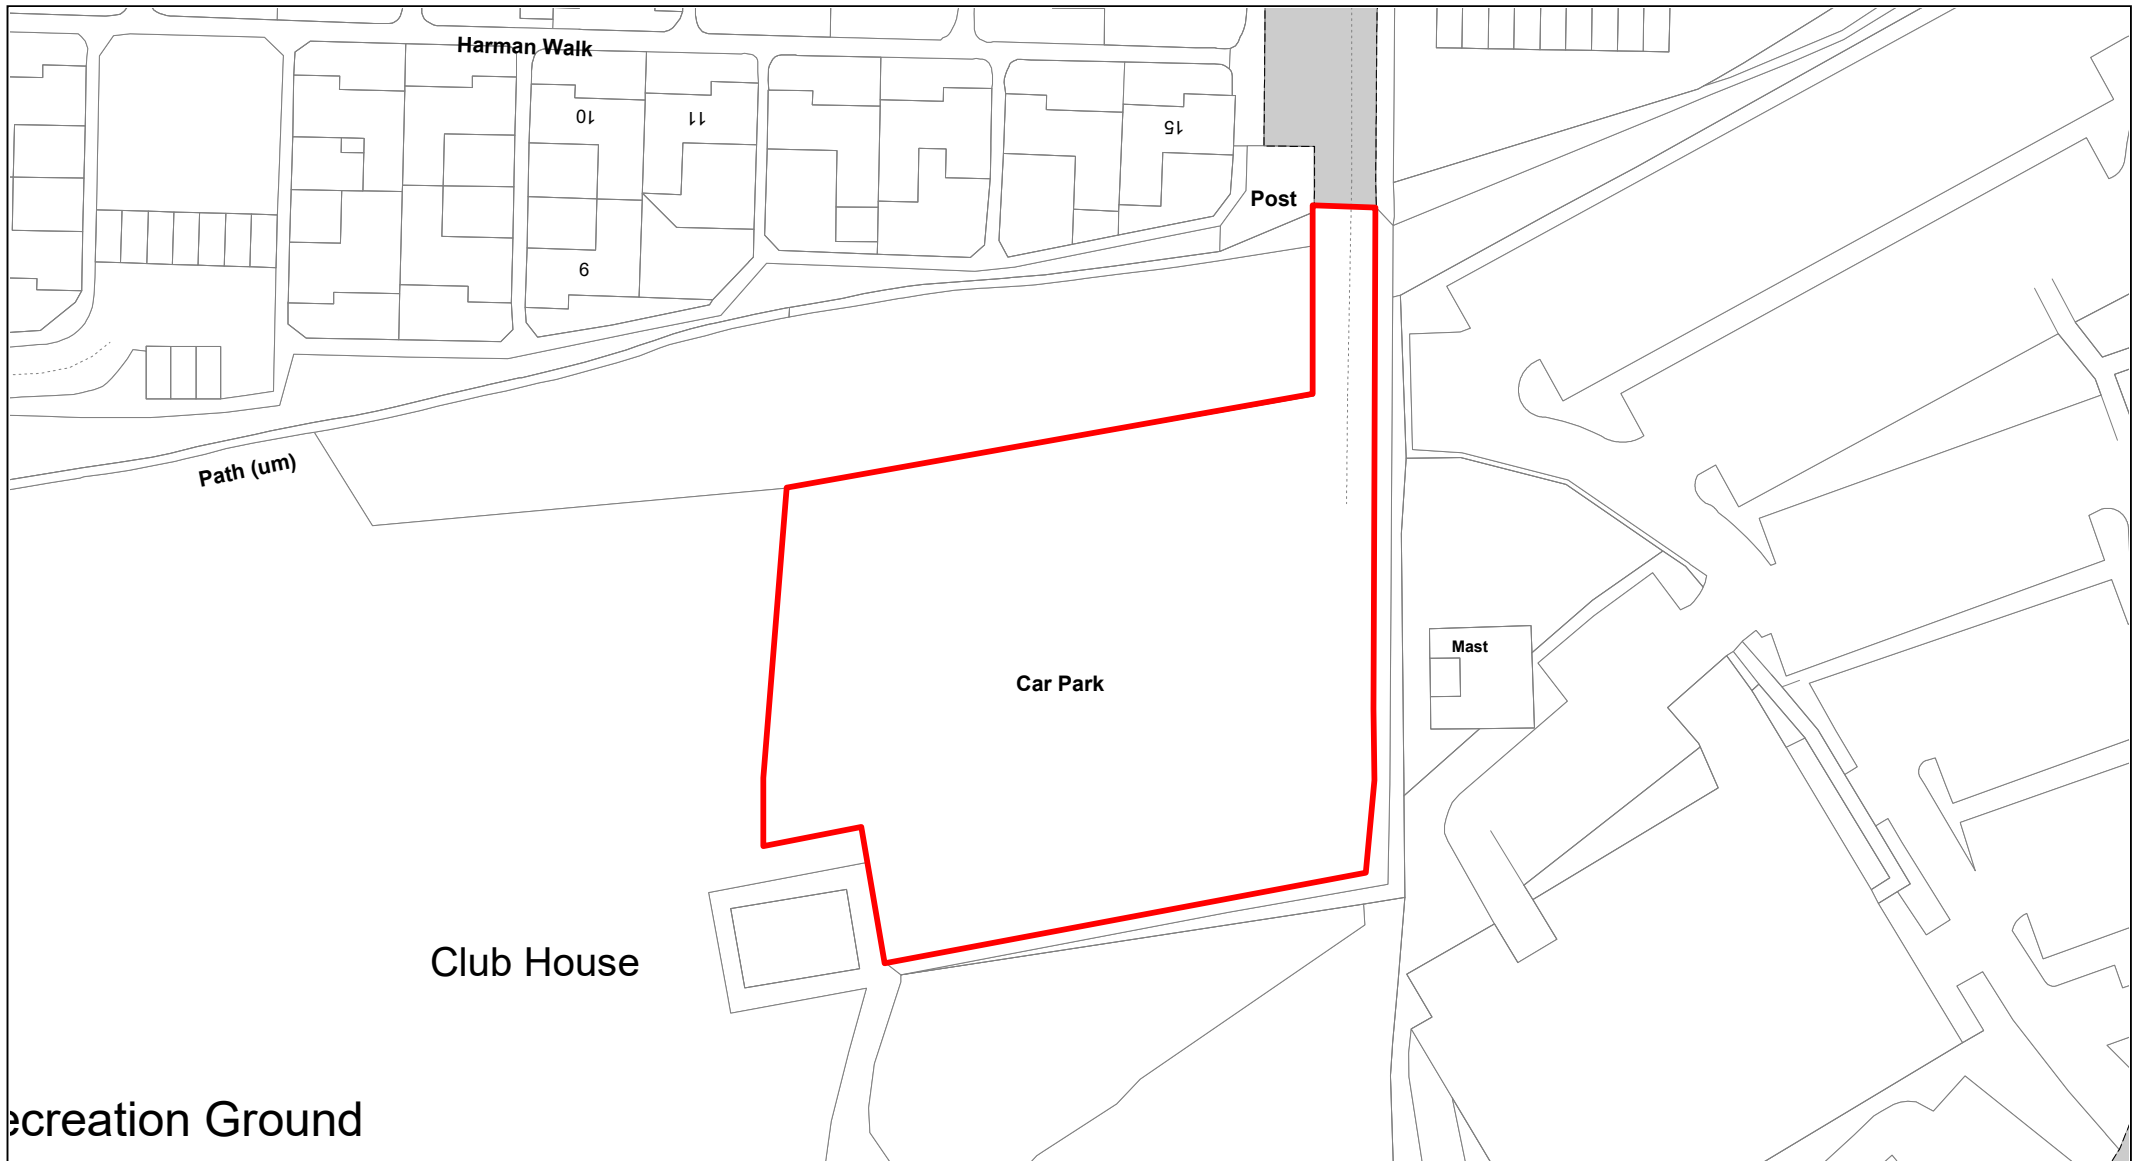

**Buckinghamshire
Council**

Holmers Farm Recreation Ground

© Crown copyright. All rights reserved
Buckinghamshire Council
Licence No. 100021529 2020

SCALE	1 : 750
DATE	19/02/2021
DRAWING No.	043
DRAWN BY	BOM
REVISION No.	001