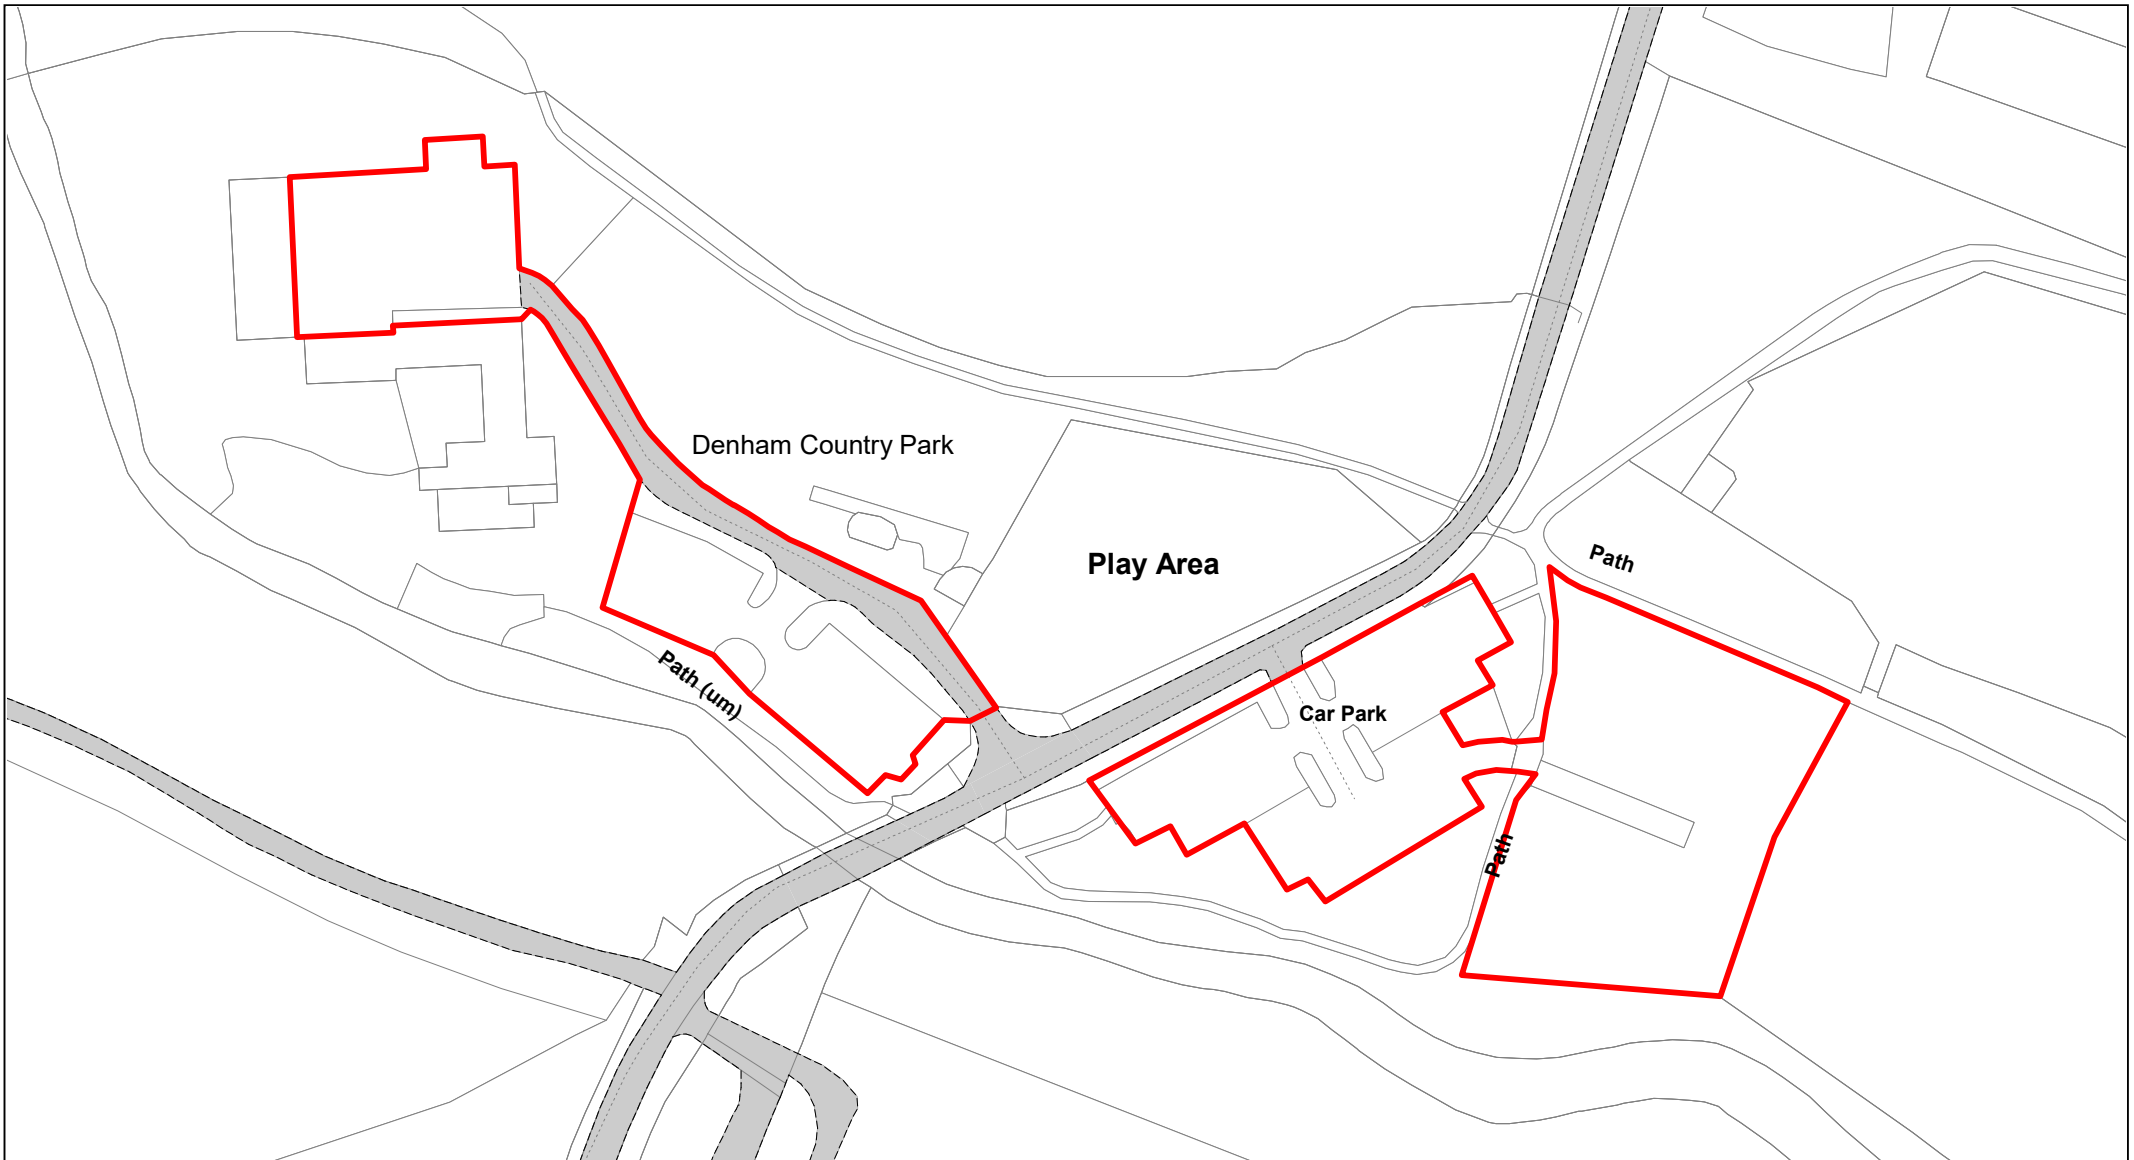

© Crown copyright. All rights reserved
 Buckinghamshire Council
 Licence No. 100021529 2020

SCALE	1 : 1500
DATE	19/02/2021
DRAWING No.	097
DRAWN BY	BOM
REVISION No.	001

Denham Country Park

© Crown copyright. All rights reserved
 Buckinghamshire Council
 Licence No. 100021529 2020