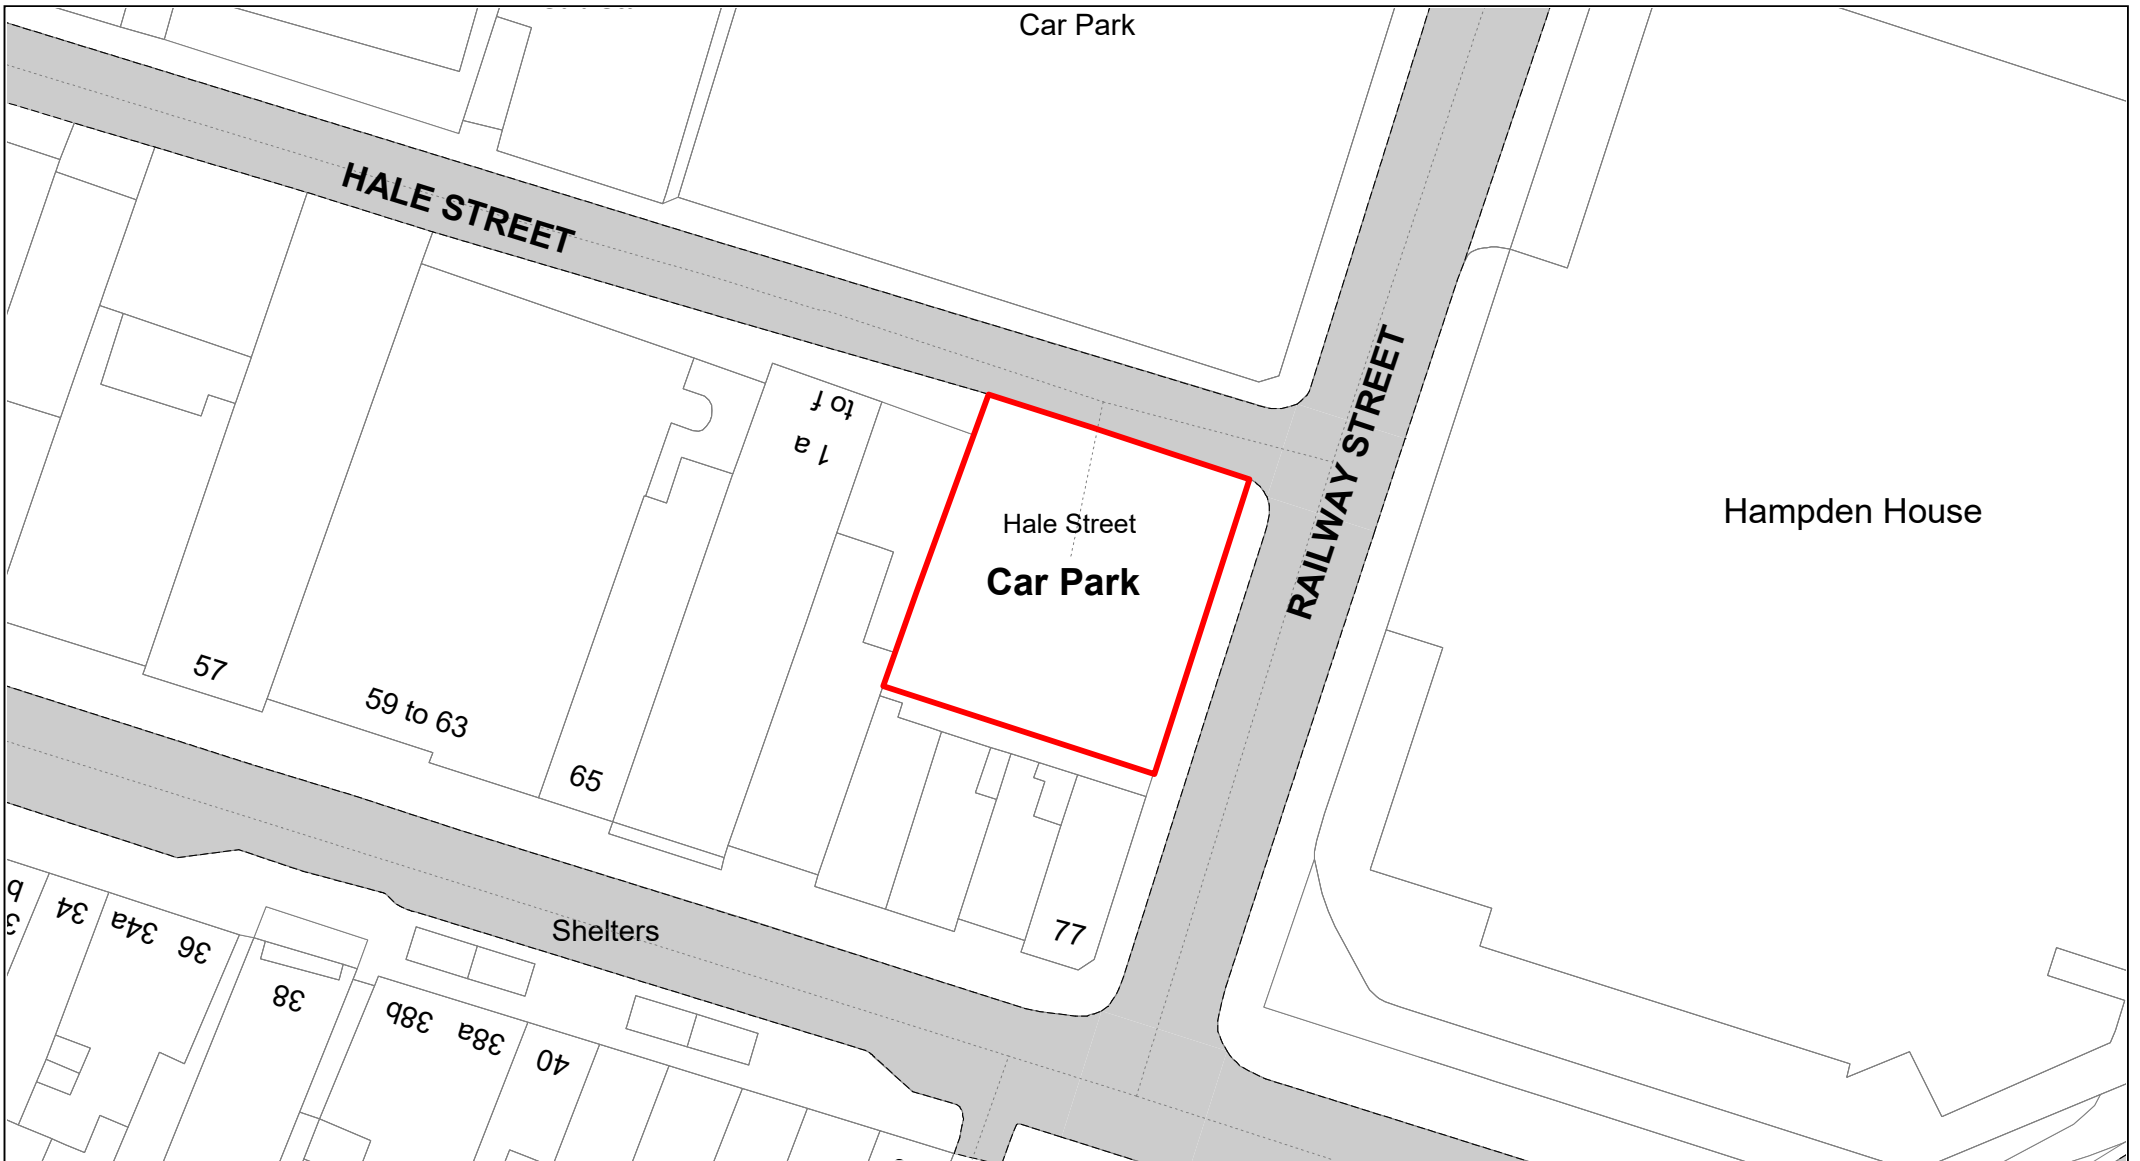

Hale Street

© Crown copyright. All rights reserved
Buckinghamshire Council
Licence No. 100021529 2020

SCALE	1 : 500
DATE	19/02/2021
DRAWING No.	007
DRAWN BY	BOM
REVISION No.	001