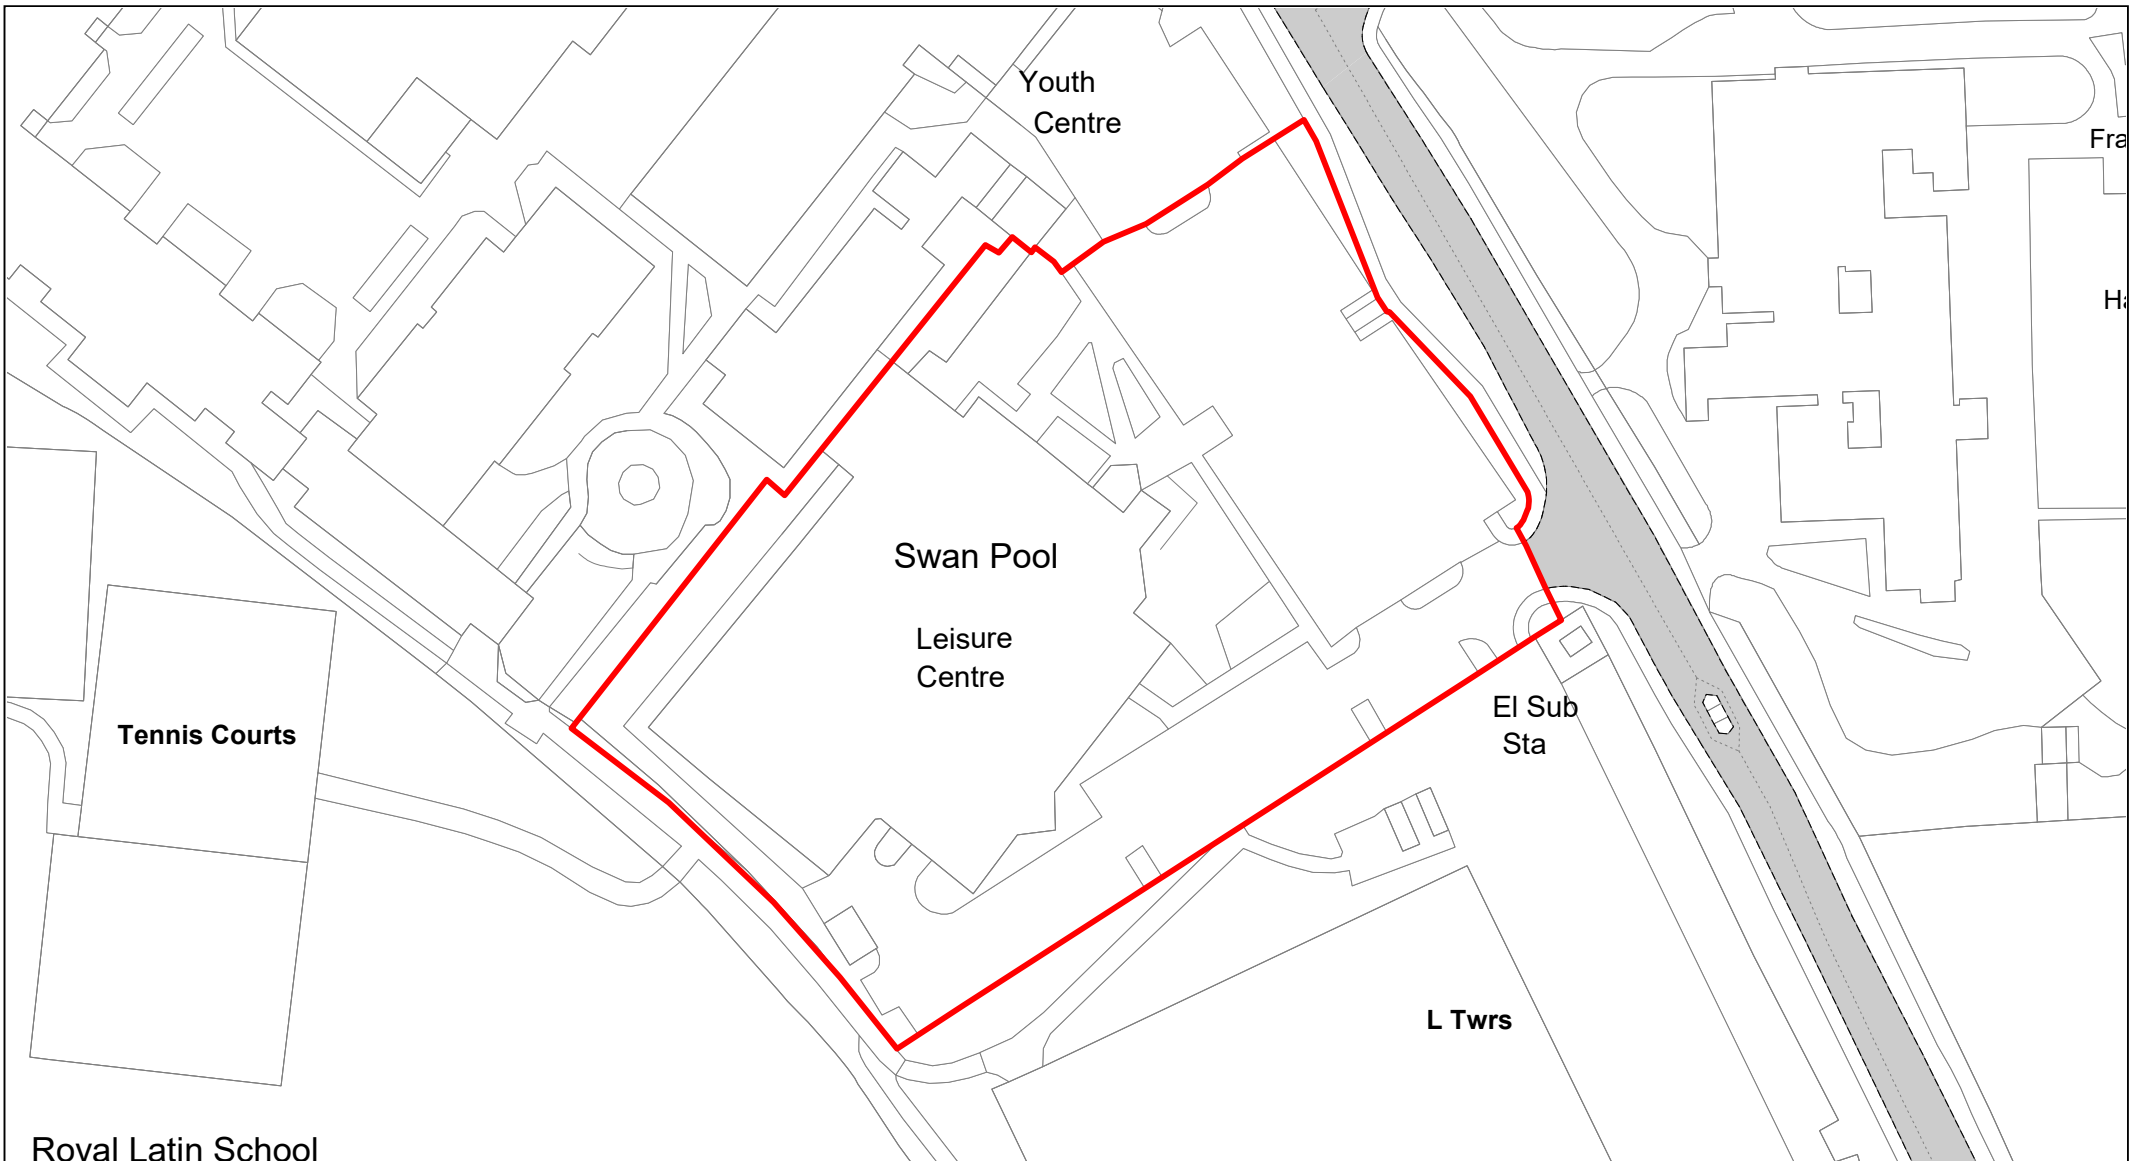

Swan Pool Leisure Centre

© Crown copyright. All rights reserved
Buckinghamshire Council
Licence No. 100021529 2020

SCALE	1 : 1000
DATE	19/02/2021
DRAWING No.	014
DRAWN BY	BOM
REVISION No.	001