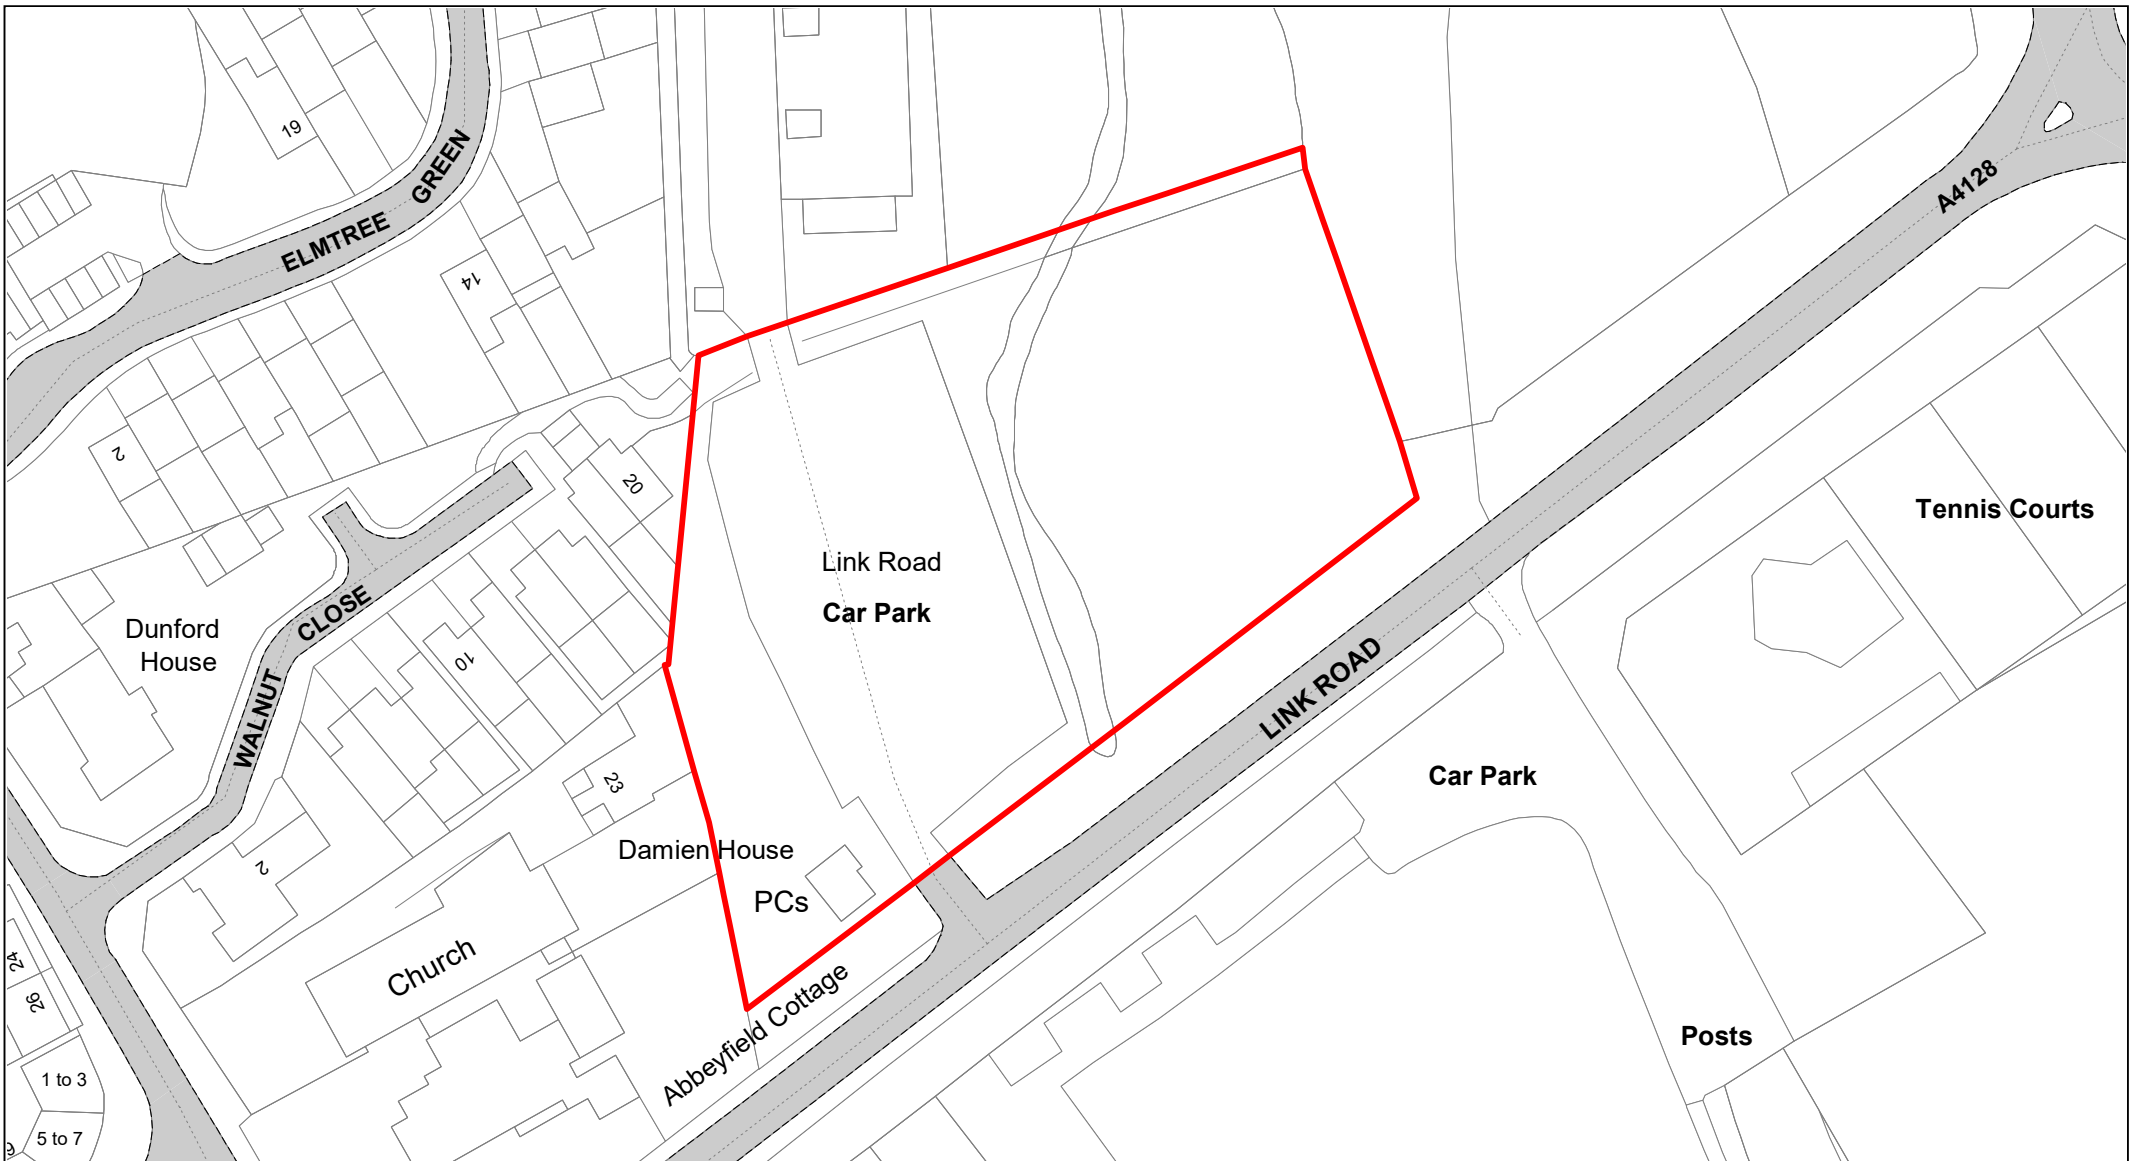

Link Road

© Crown copyright. All rights reserved
Buckinghamshire Council
Licence No. 100021529 2020

SCALE	1 : 1000
DATE	19/02/2021
DRAWING No.	079
DRAWN BY	BOM
REVISION No.	001