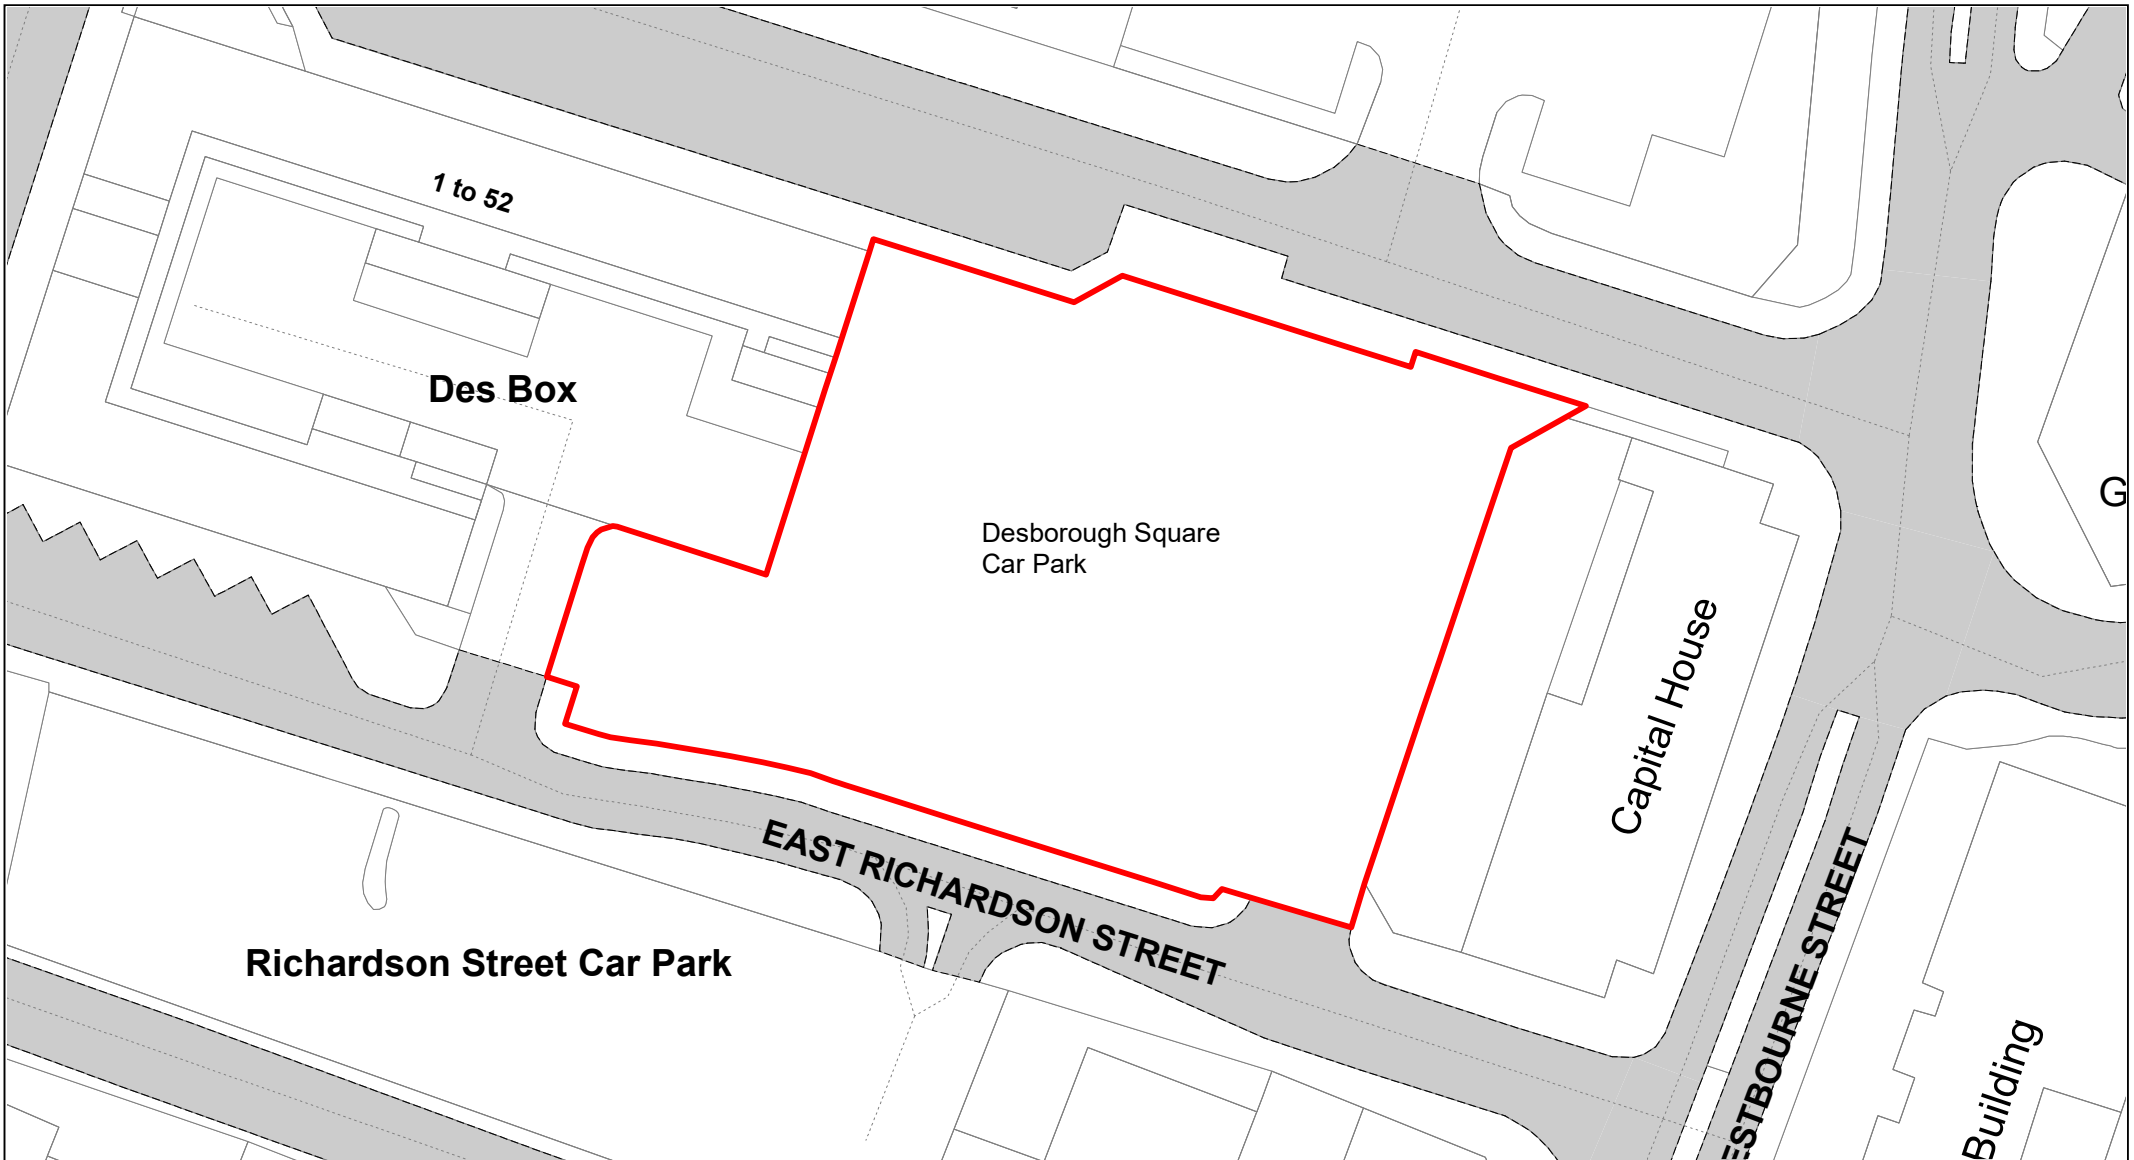

Desborough Square

© Crown copyright. All rights reserved
Buckinghamshire Council
Licence No. 100021529 2020

SCALE	1 : 500
DATE	19/02/2021
DRAWING No.	027
DRAWN BY	BOM
REVISION No.	001