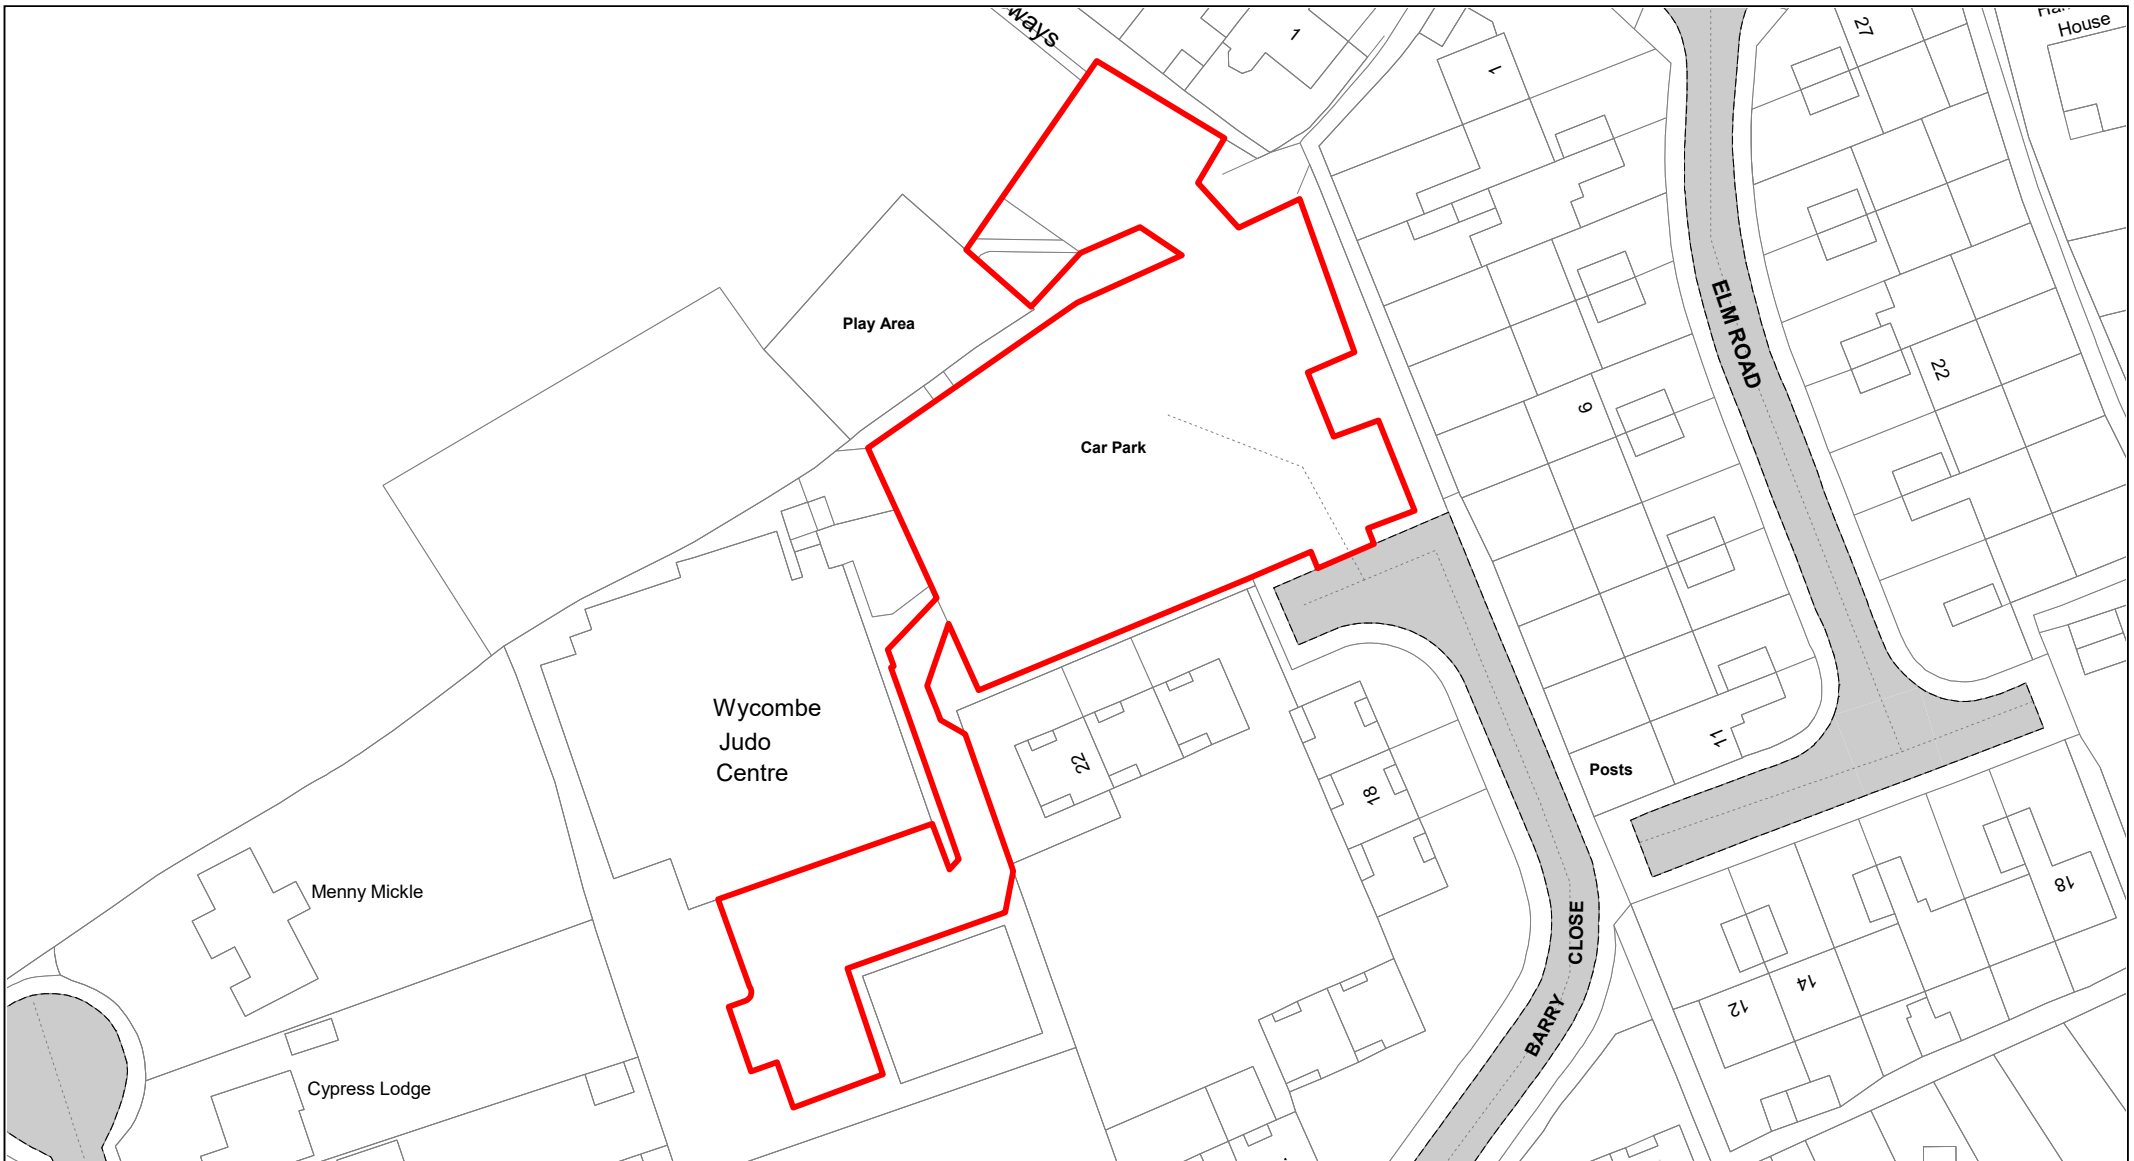

Booker Recreational Ground

© Crown copyright. All rights reserved
Buckinghamshire Council
Licence No. 100021529 2020

SCALE	1 : 750
DATE	19/02/2021
DRAWING No.	044
DRAWN BY	BOM
REVISION No.	001