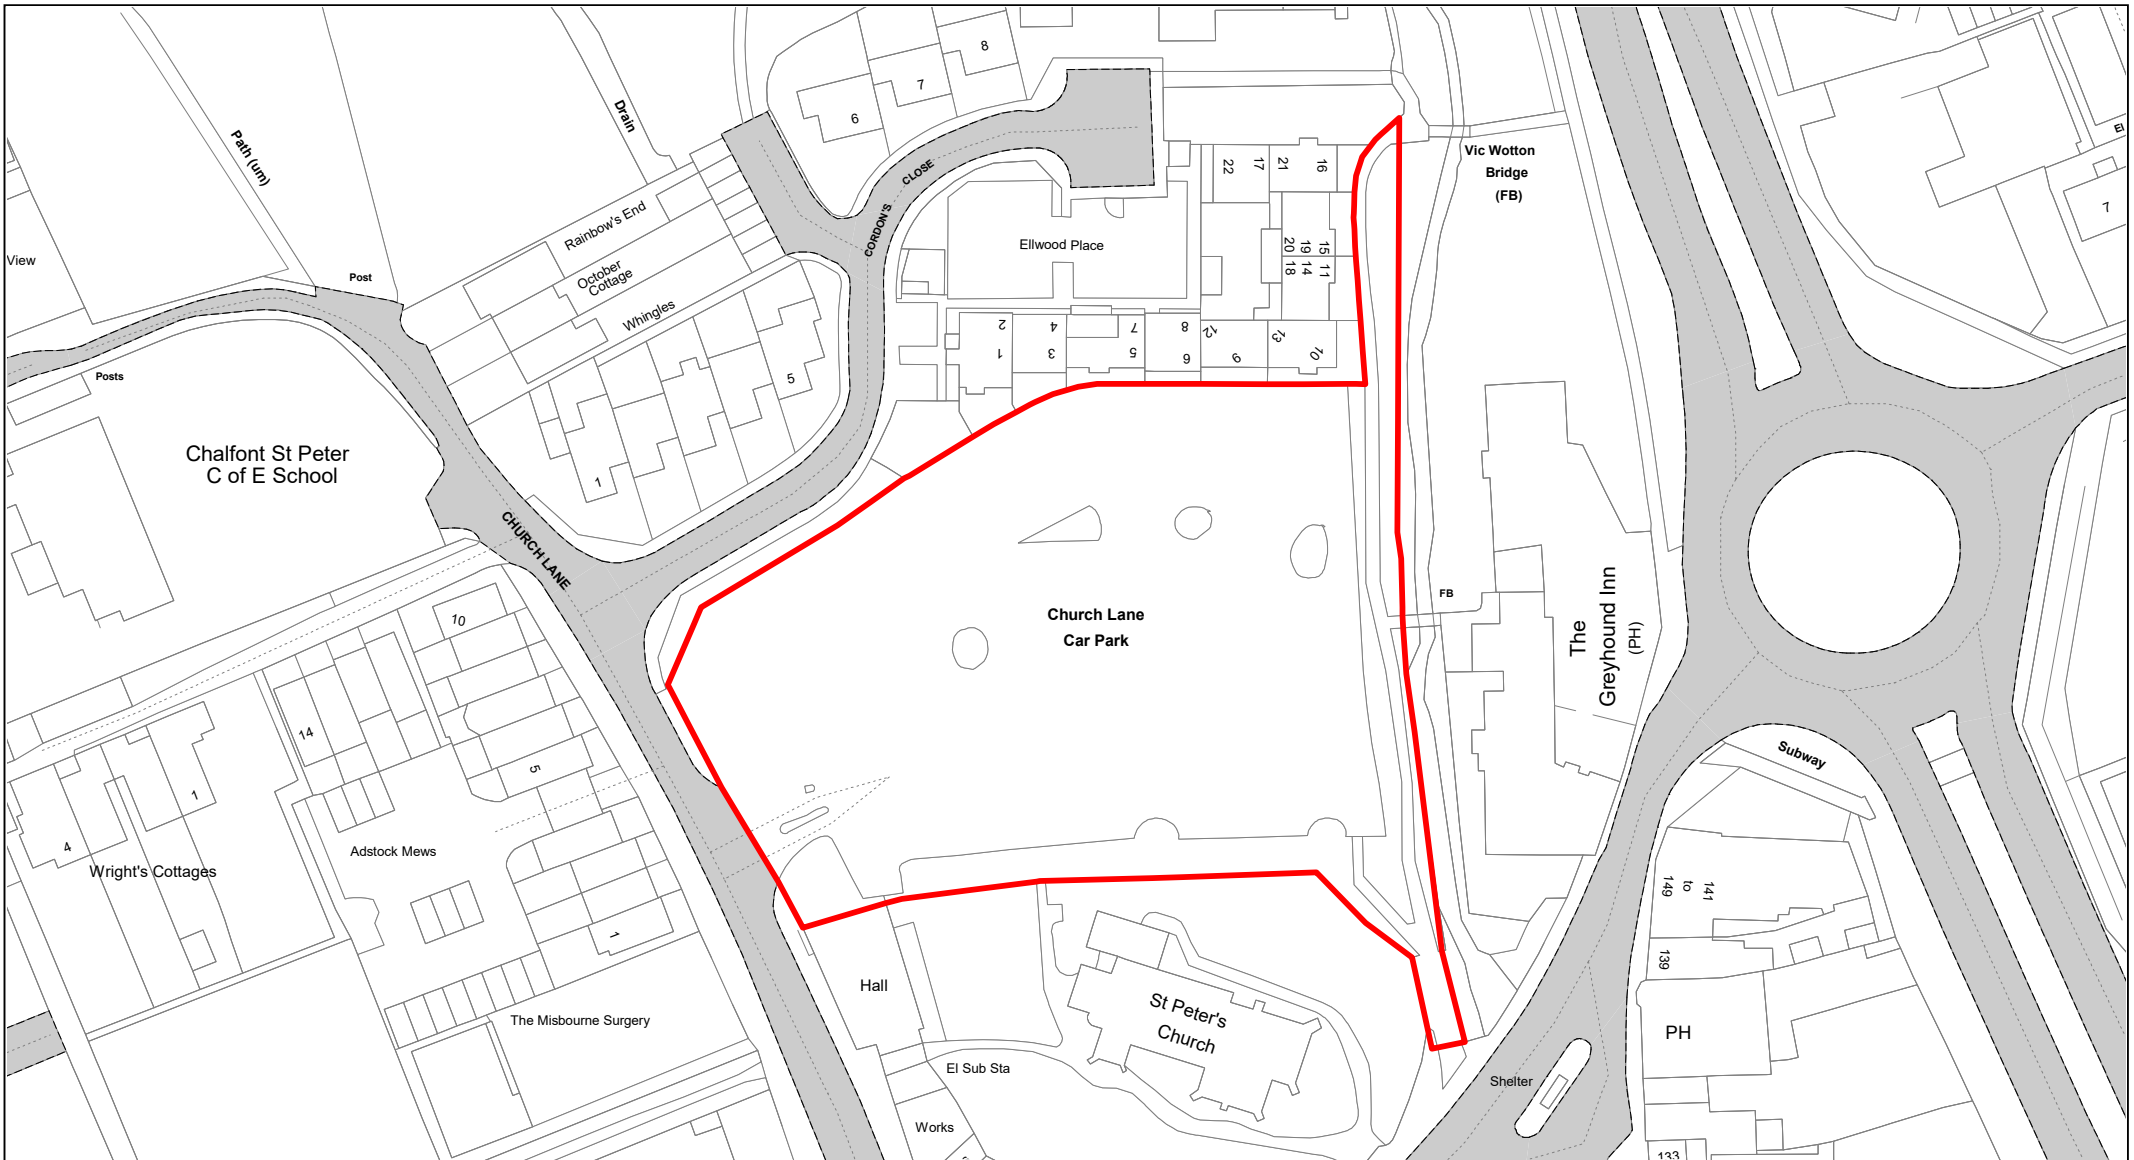

Church Lane

© Crown copyright. All rights reserved
Buckinghamshire Council
Licence No. 100021529 2020

SCALE	1 : 1000
DATE	19/02/2021
DRAWING No.	071
DRAWN BY	BOM
REVISION No.	001