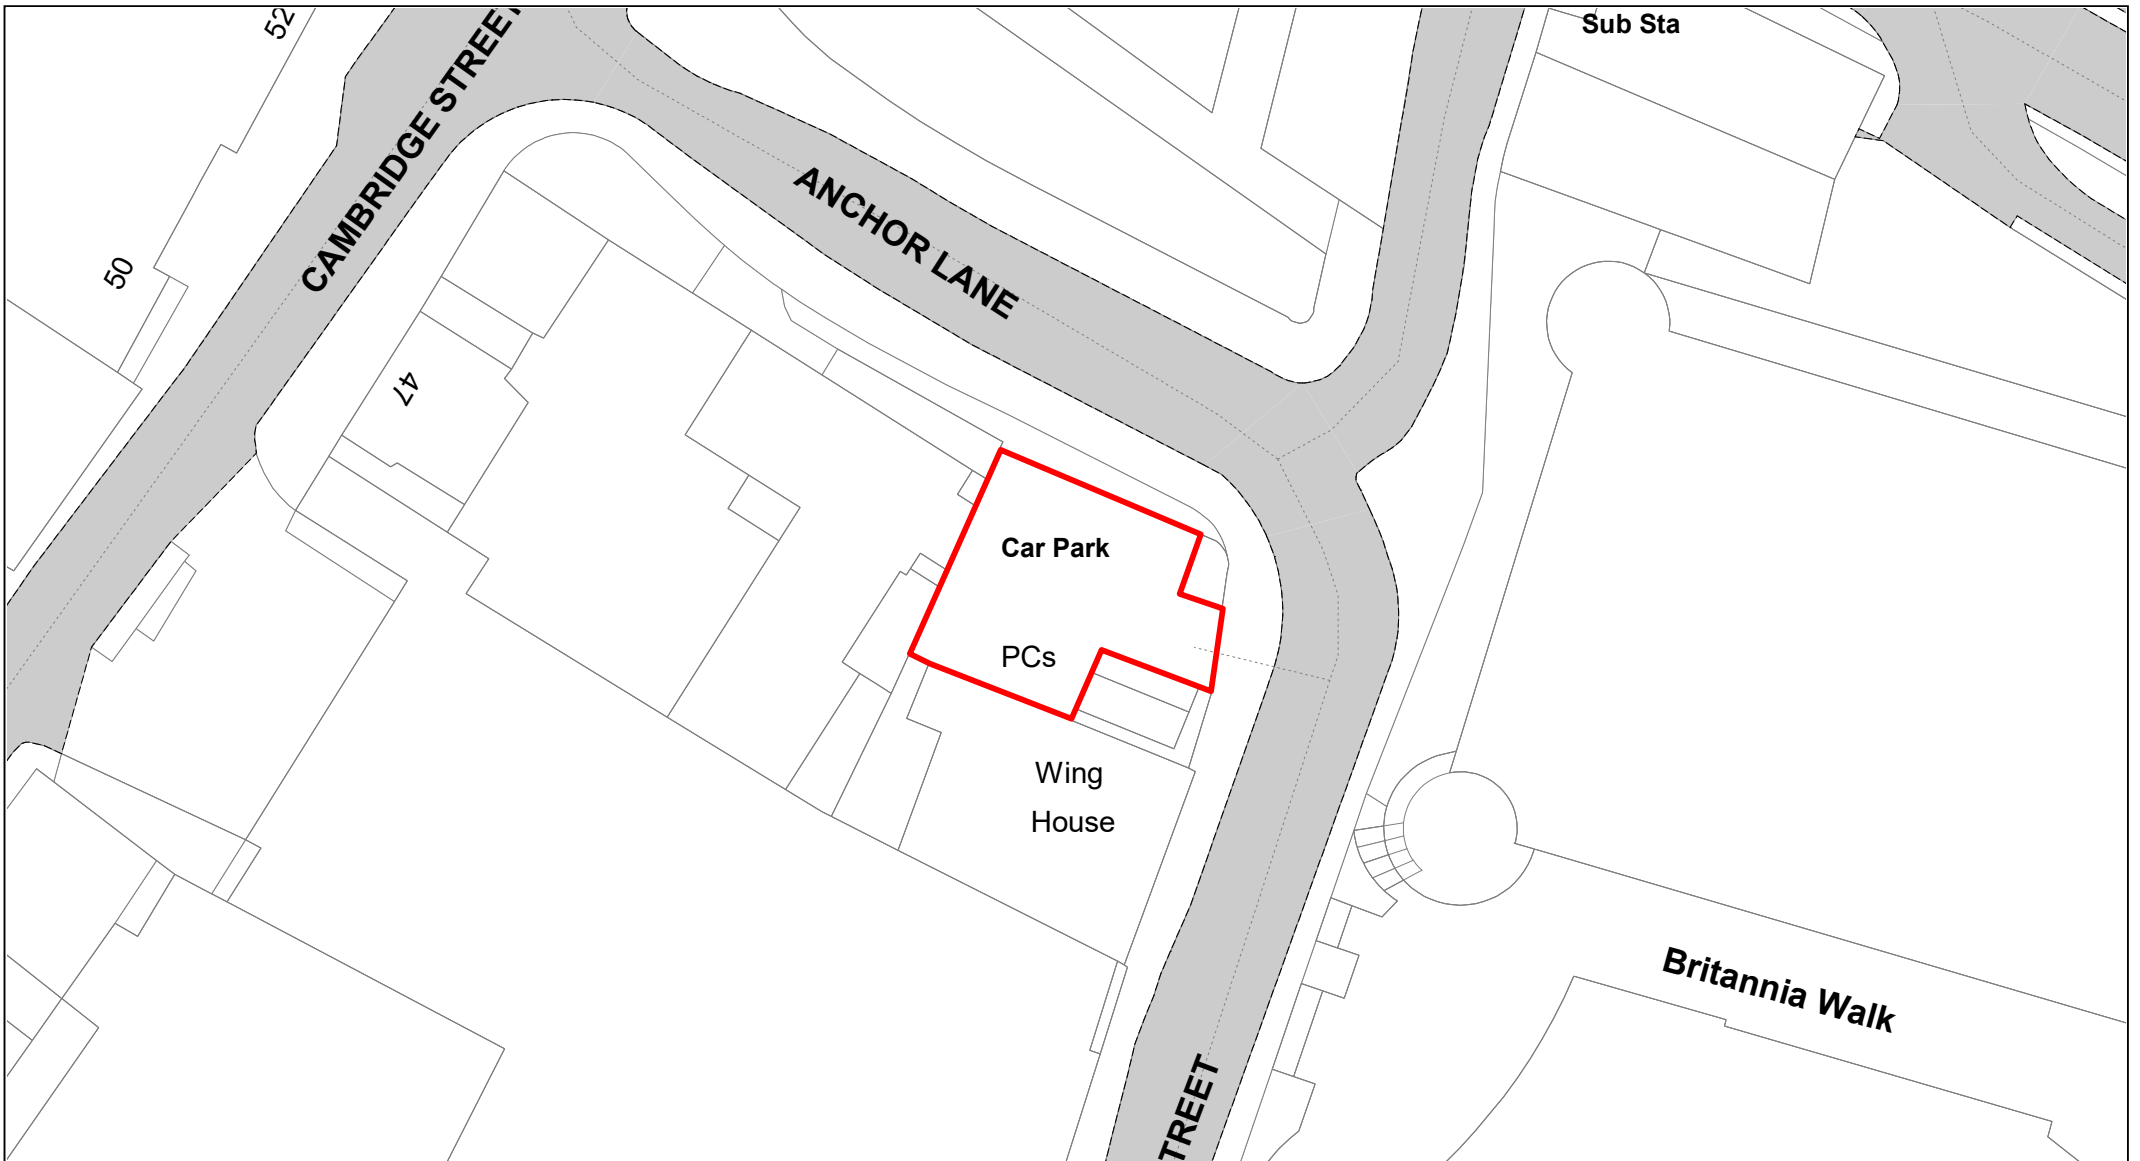

SCALE	1 : 500
DATE	19/02/2021
DRAWING No.	011
DRAWN BY	BOM
REVISION No.	001

Anchor Lane

© Crown copyright. All rights reserved
 Buckinghamshire Council
 Licence No. 100021529 2020

SCALE	1 : 500
DATE	19/02/2021
DRAWING No.	012
DRAWN BY	BOM
REVISION No.	001