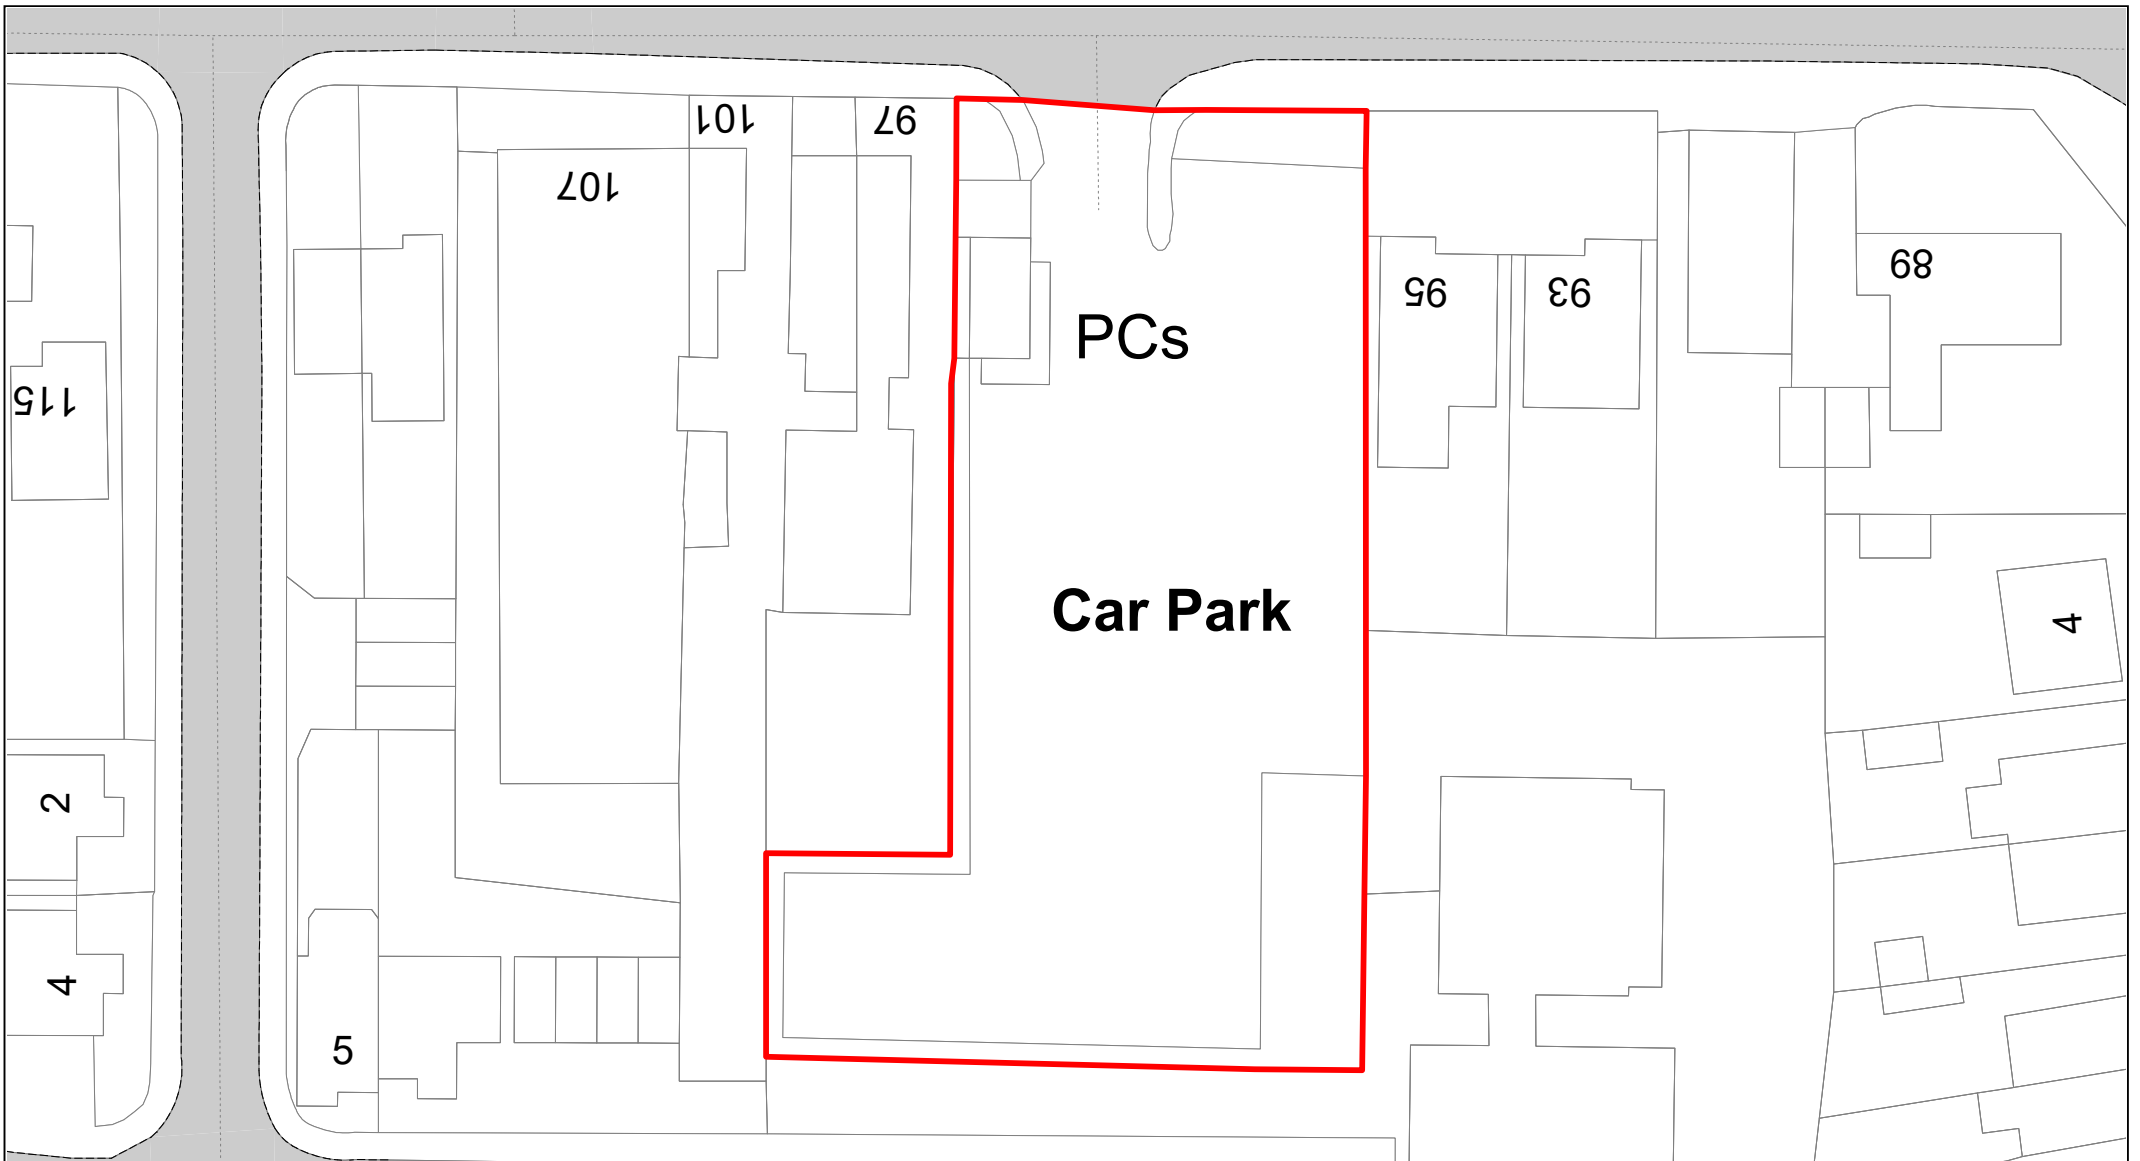

High Street

© Crown copyright. All rights reserved
Buckinghamshire Council
Licence No. 100021529 2020

SCALE	1 : 500
DATE	19/02/2021
DRAWING No.	080
DRAWN BY	BOM
REVISION No.	001