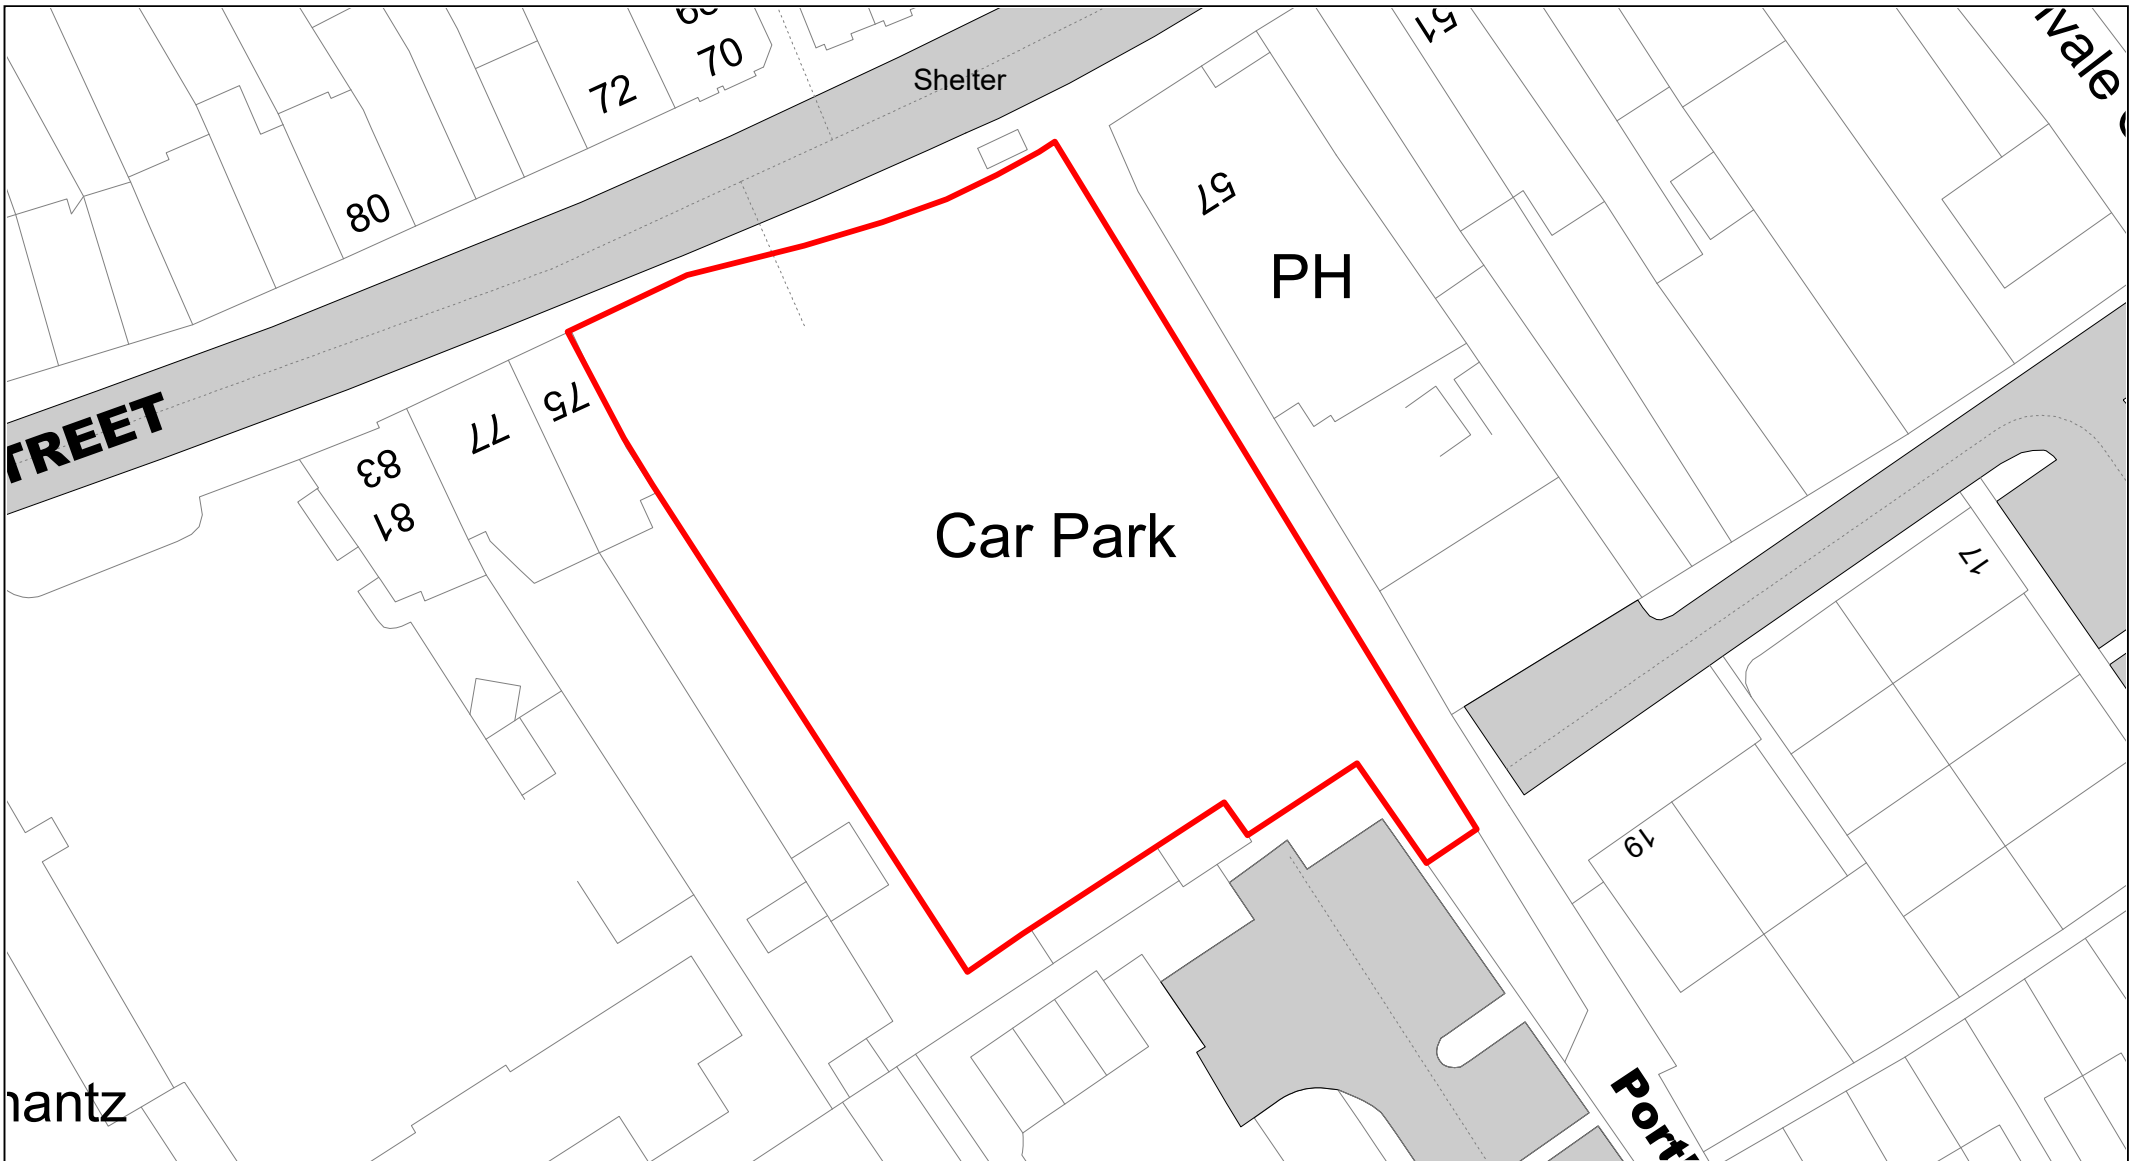

nantz

**Buckinghamshire
Council**

West Street

© Crown copyright. All rights reserved
Buckinghamshire Council
Licence No. 100021529 2021

SCALE	1 : 500
DATE	TBC
DRAWING No.	038
DRAWN BY	IWT
REVISION No.	001