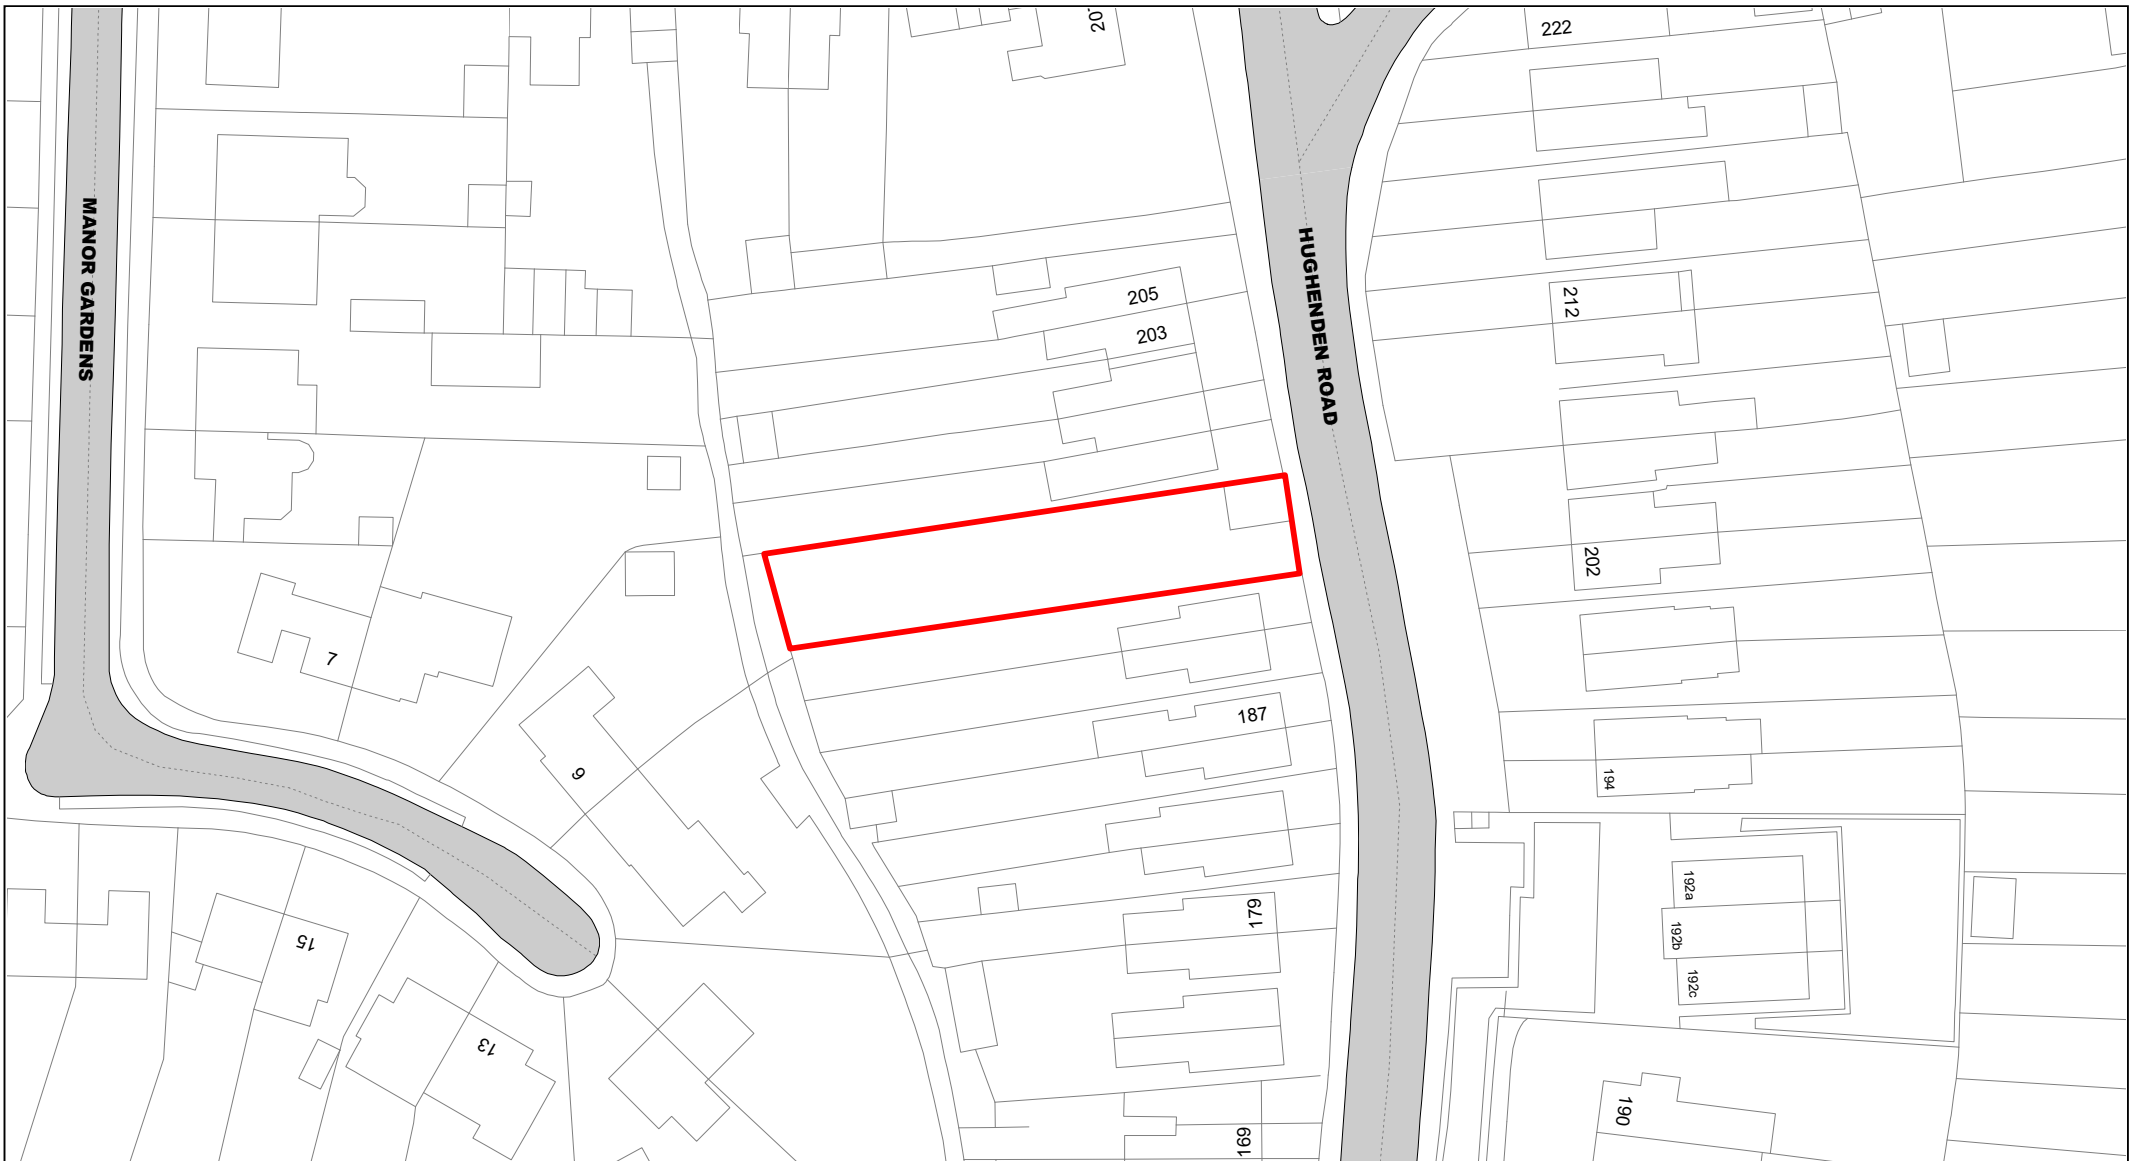

**Buckinghamshire
Council**

Hughenden Road

© Crown copyright. All rights reserved
Buckinghamshire Council
Licence No. 100021529 2021

SCALE	1 : 750
DATE	TBC
DRAWING No.	100
DRAWN BY	IWT
REVISION No.	001