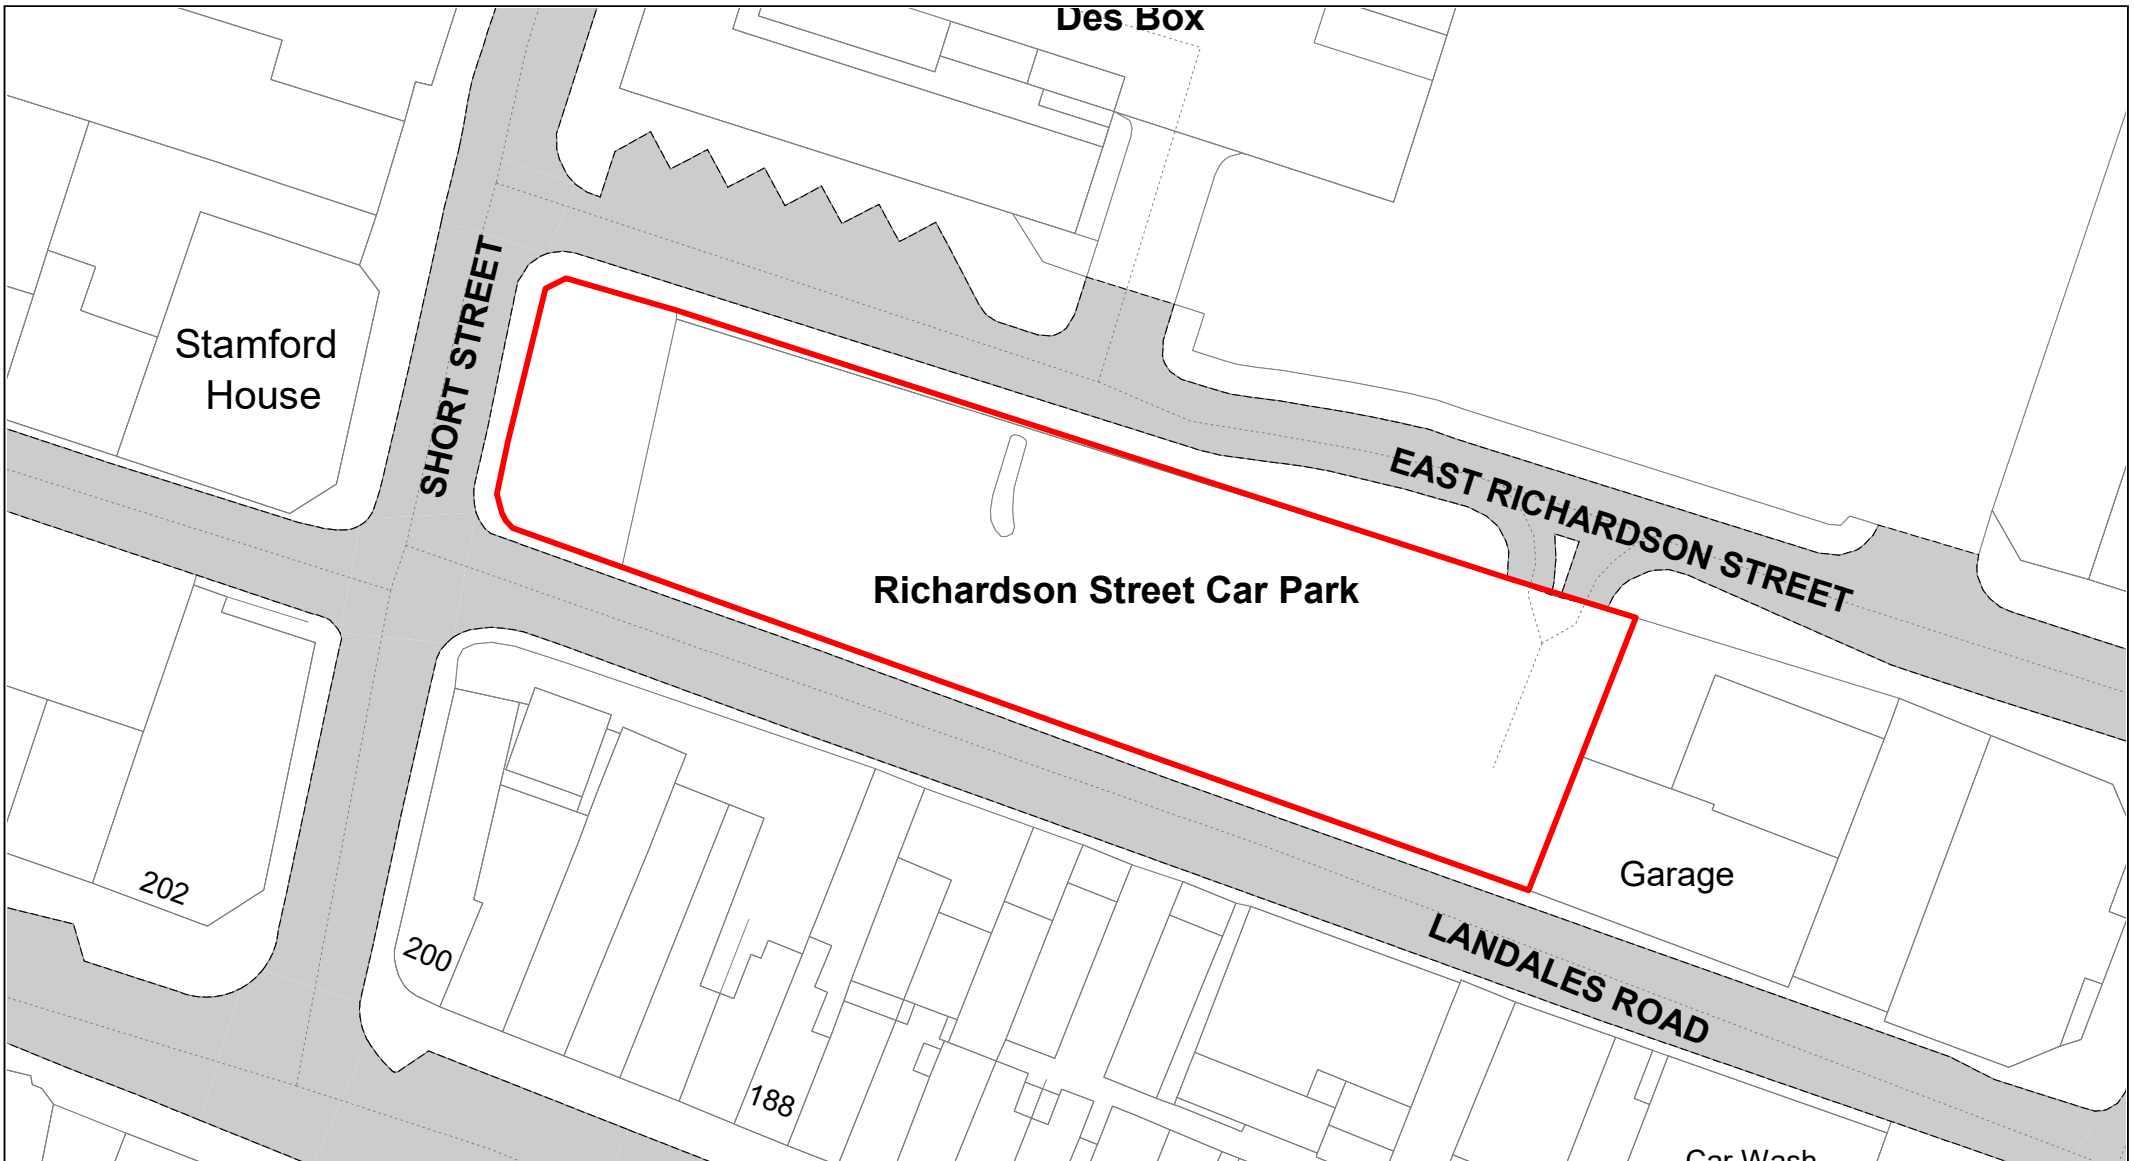

SCALE	1 : 500
DATE	19/02/2021
DRAWING No.	026
DRAWN BY	BOM
REVISION No.	001

Desborough Square

© Crown copyright. All rights reserved
 Buckinghamshire Council
 Licence No. 100021529 2020

SCALE	1 : 500
DATE	19/02/2021
DRAWING No.	027
DRAWN BY	BOM
REVISION No.	001