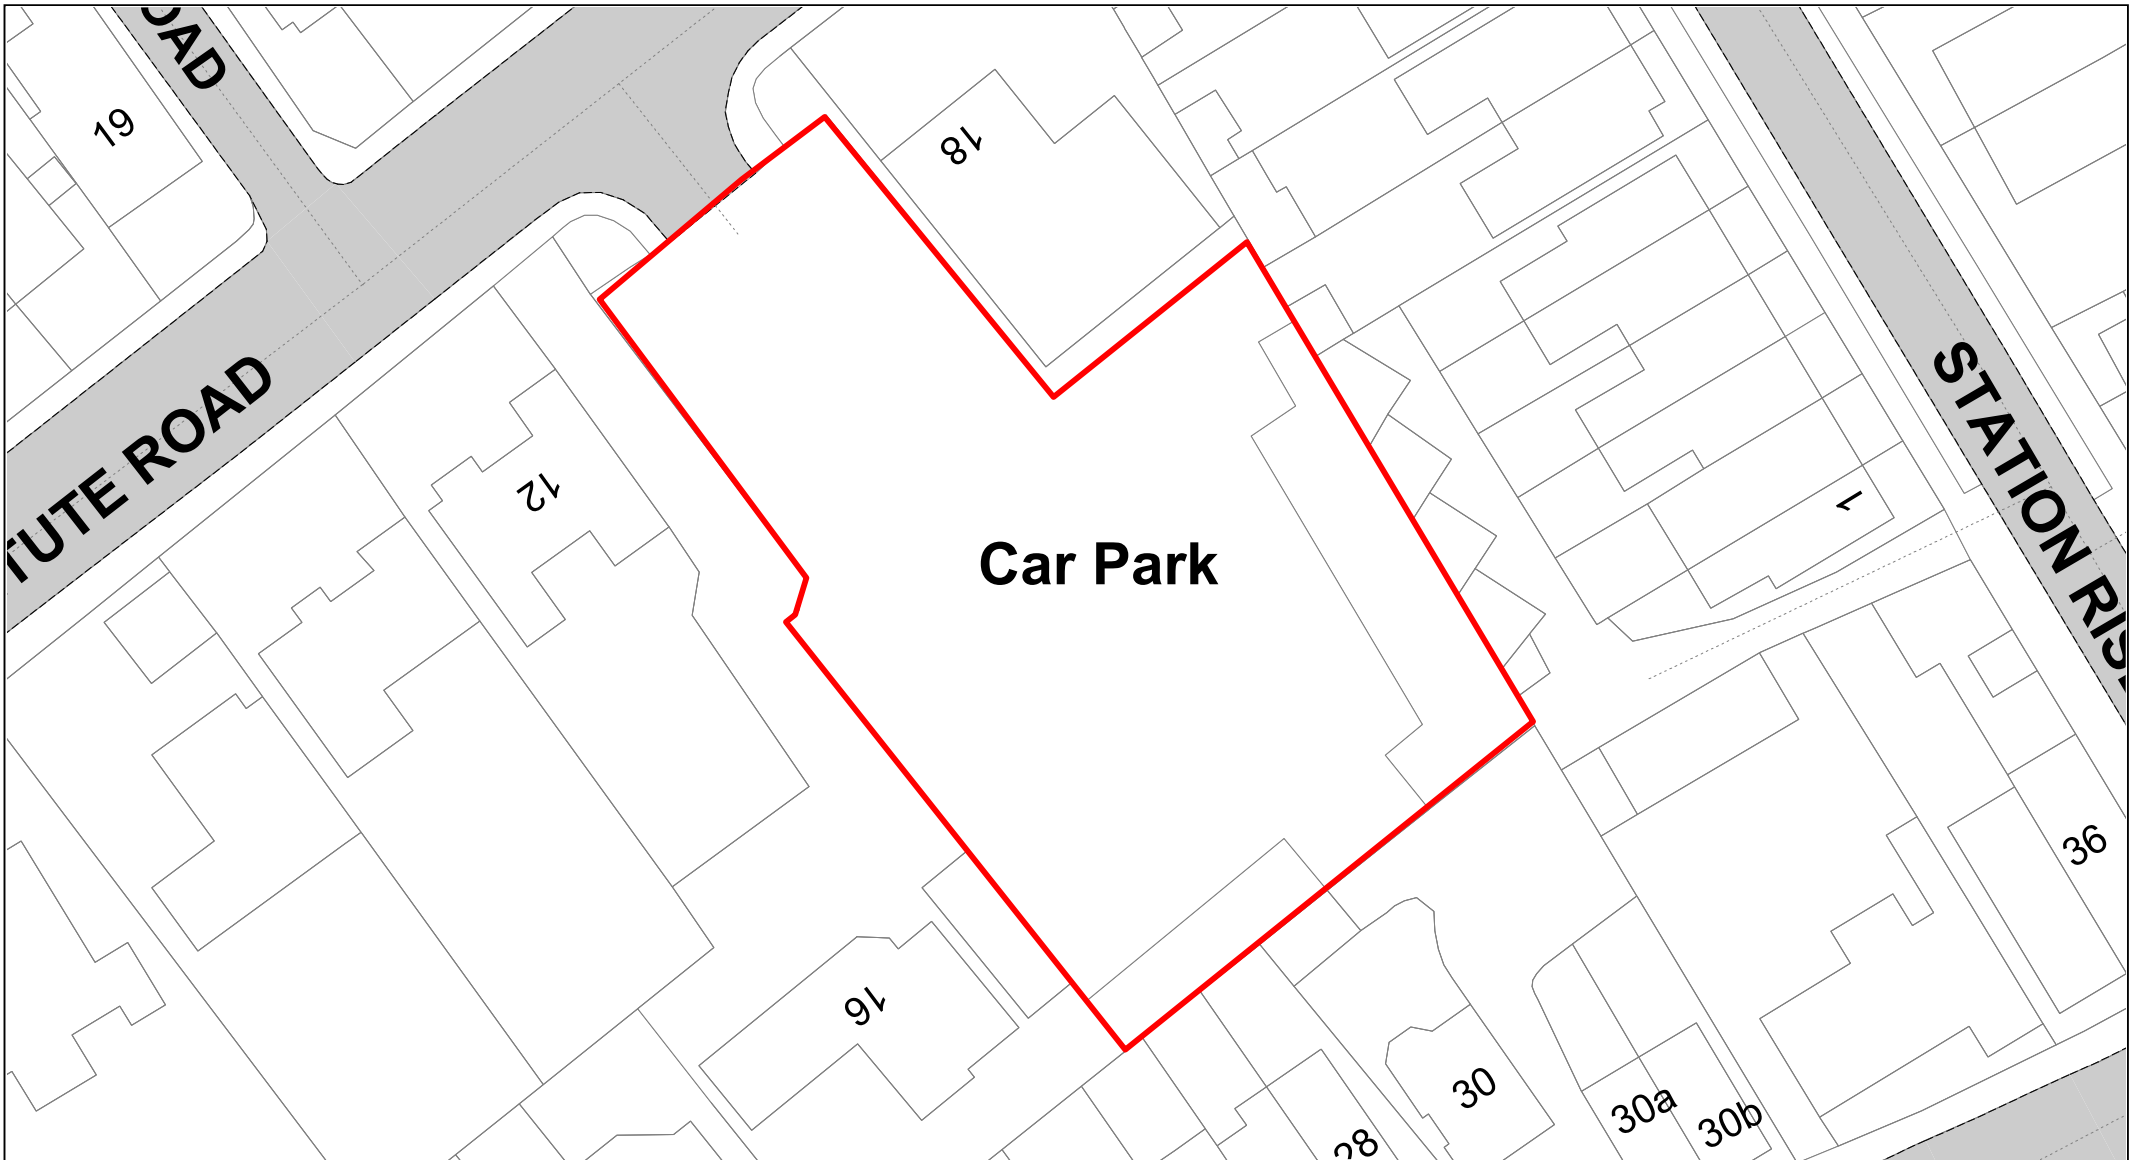

Institute Road

© Crown copyright. All rights reserved
Buckinghamshire Council
Licence No. 100021529 2020

SCALE	1 : 500
DATE	19/02/2021
DRAWING No.	039
DRAWN BY	BOM
REVISION No.	001