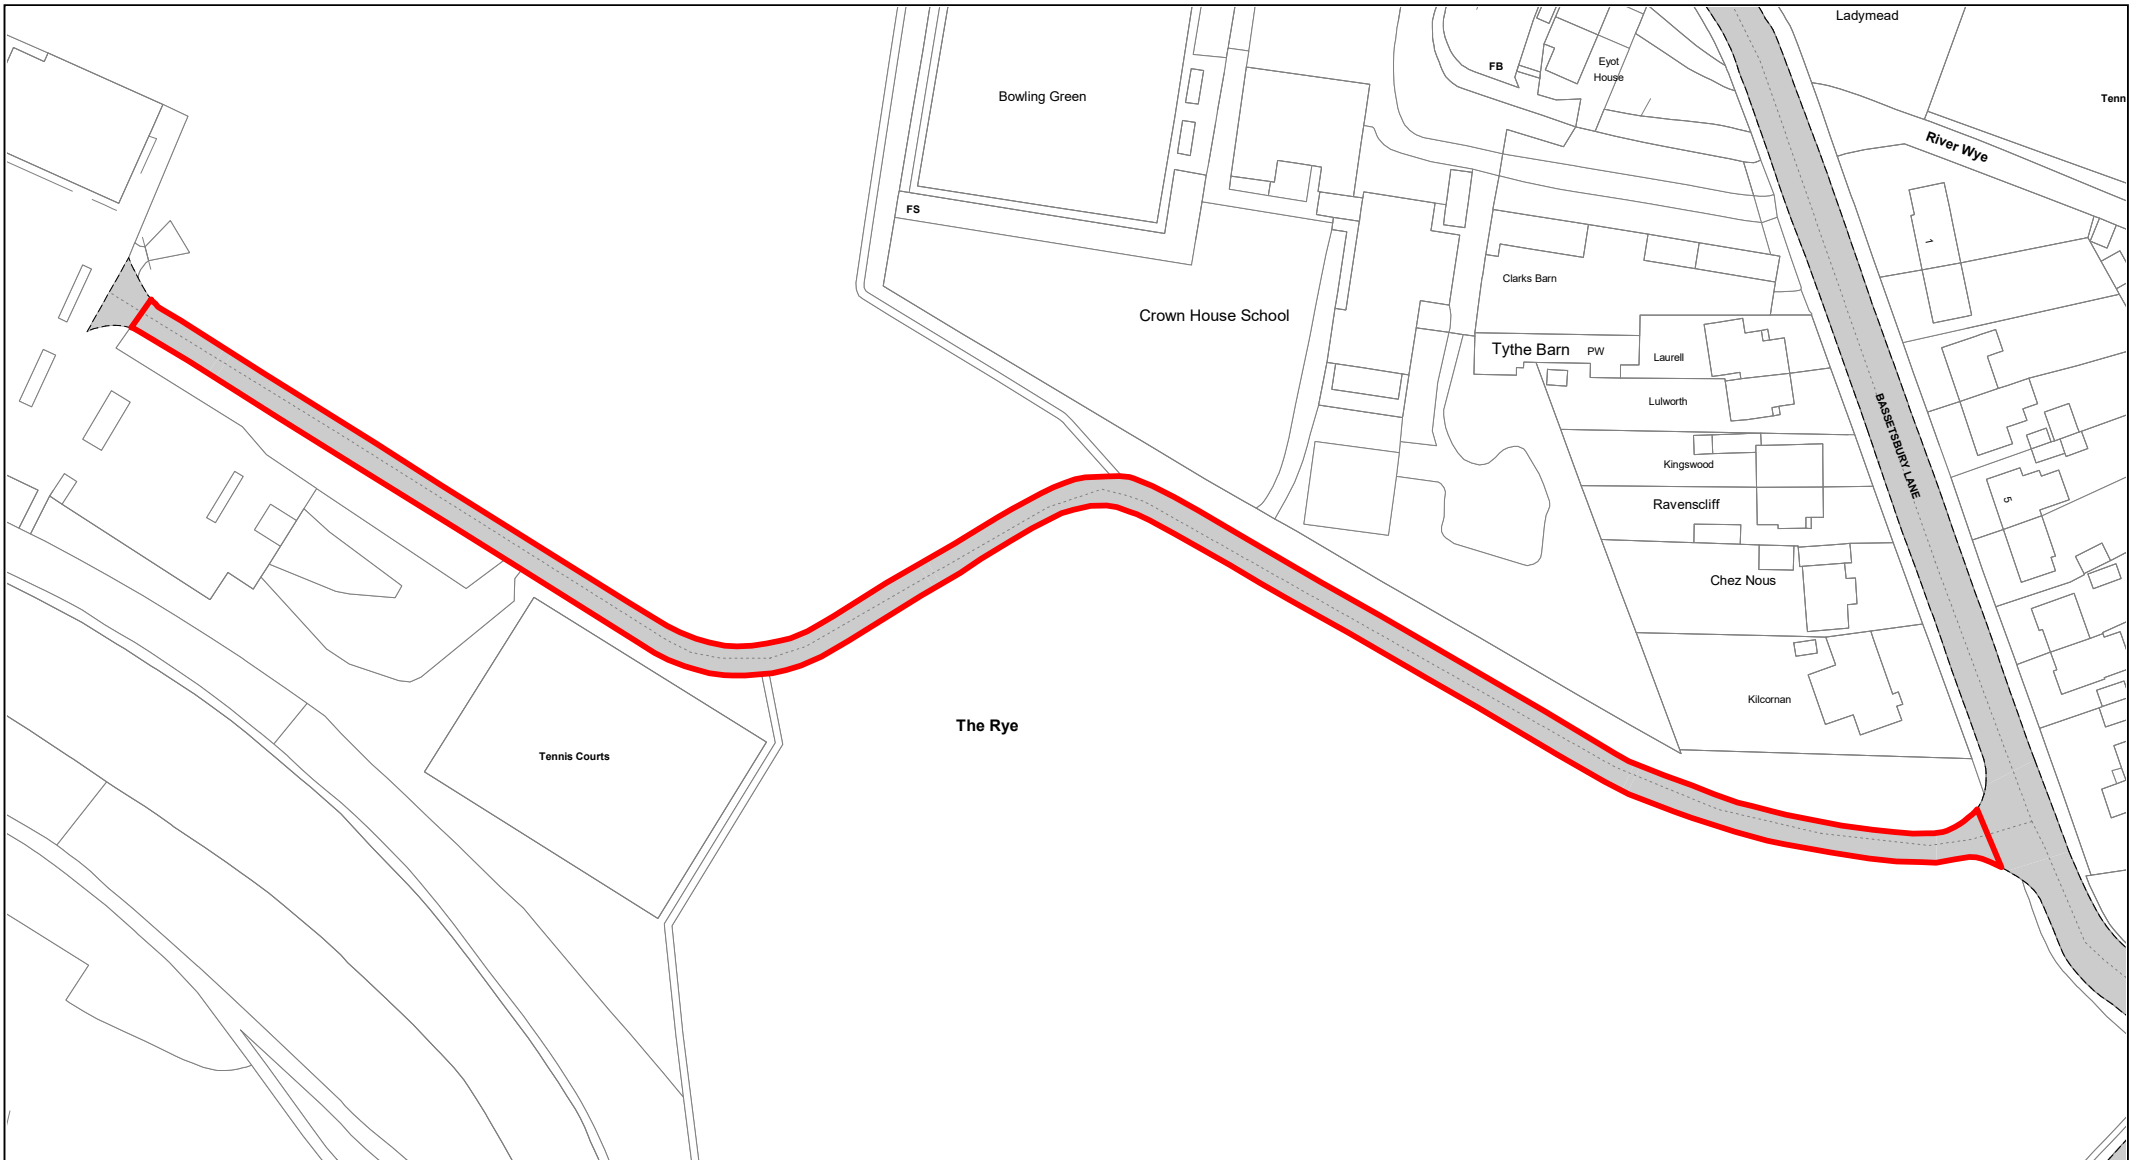

The Rye (Bassetbury Lane)

© Crown copyright. All rights reserved
Buckinghamshire Council
Licence No. 100021529 2020

SCALE	1 : 1250
DATE	19/02/2021
DRAWING No.	060
DRAWN BY	BOM
REVISION No.	001