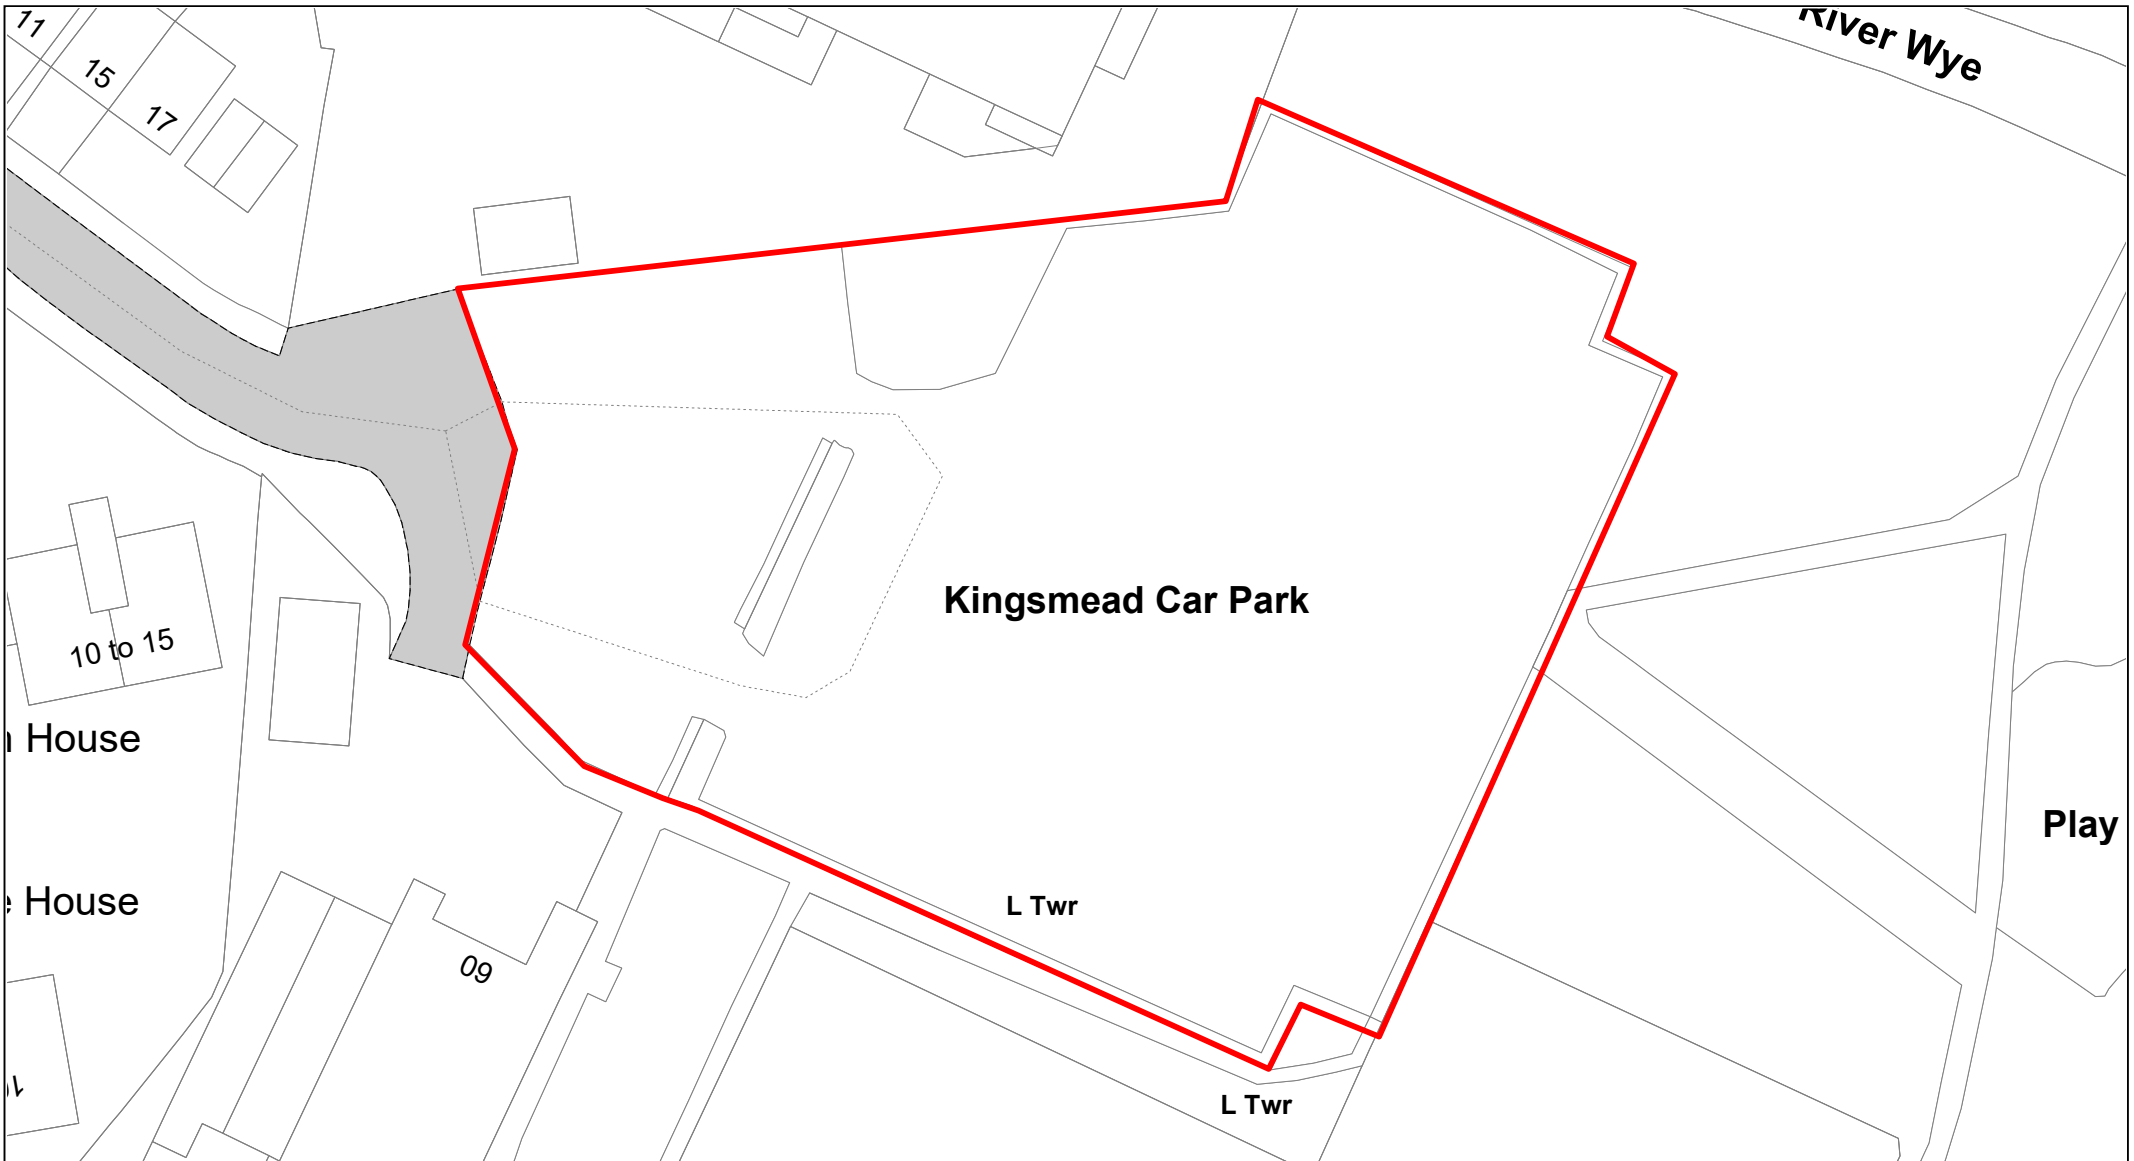

Kingsmead Recreational Ground

© Crown copyright. All rights reserved
Buckinghamshire Council
Licence No. 100021529 2020

SCALE	1 : 500
DATE	19/02/2021
DRAWING No.	030
DRAWN BY	BOM
REVISION No.	001