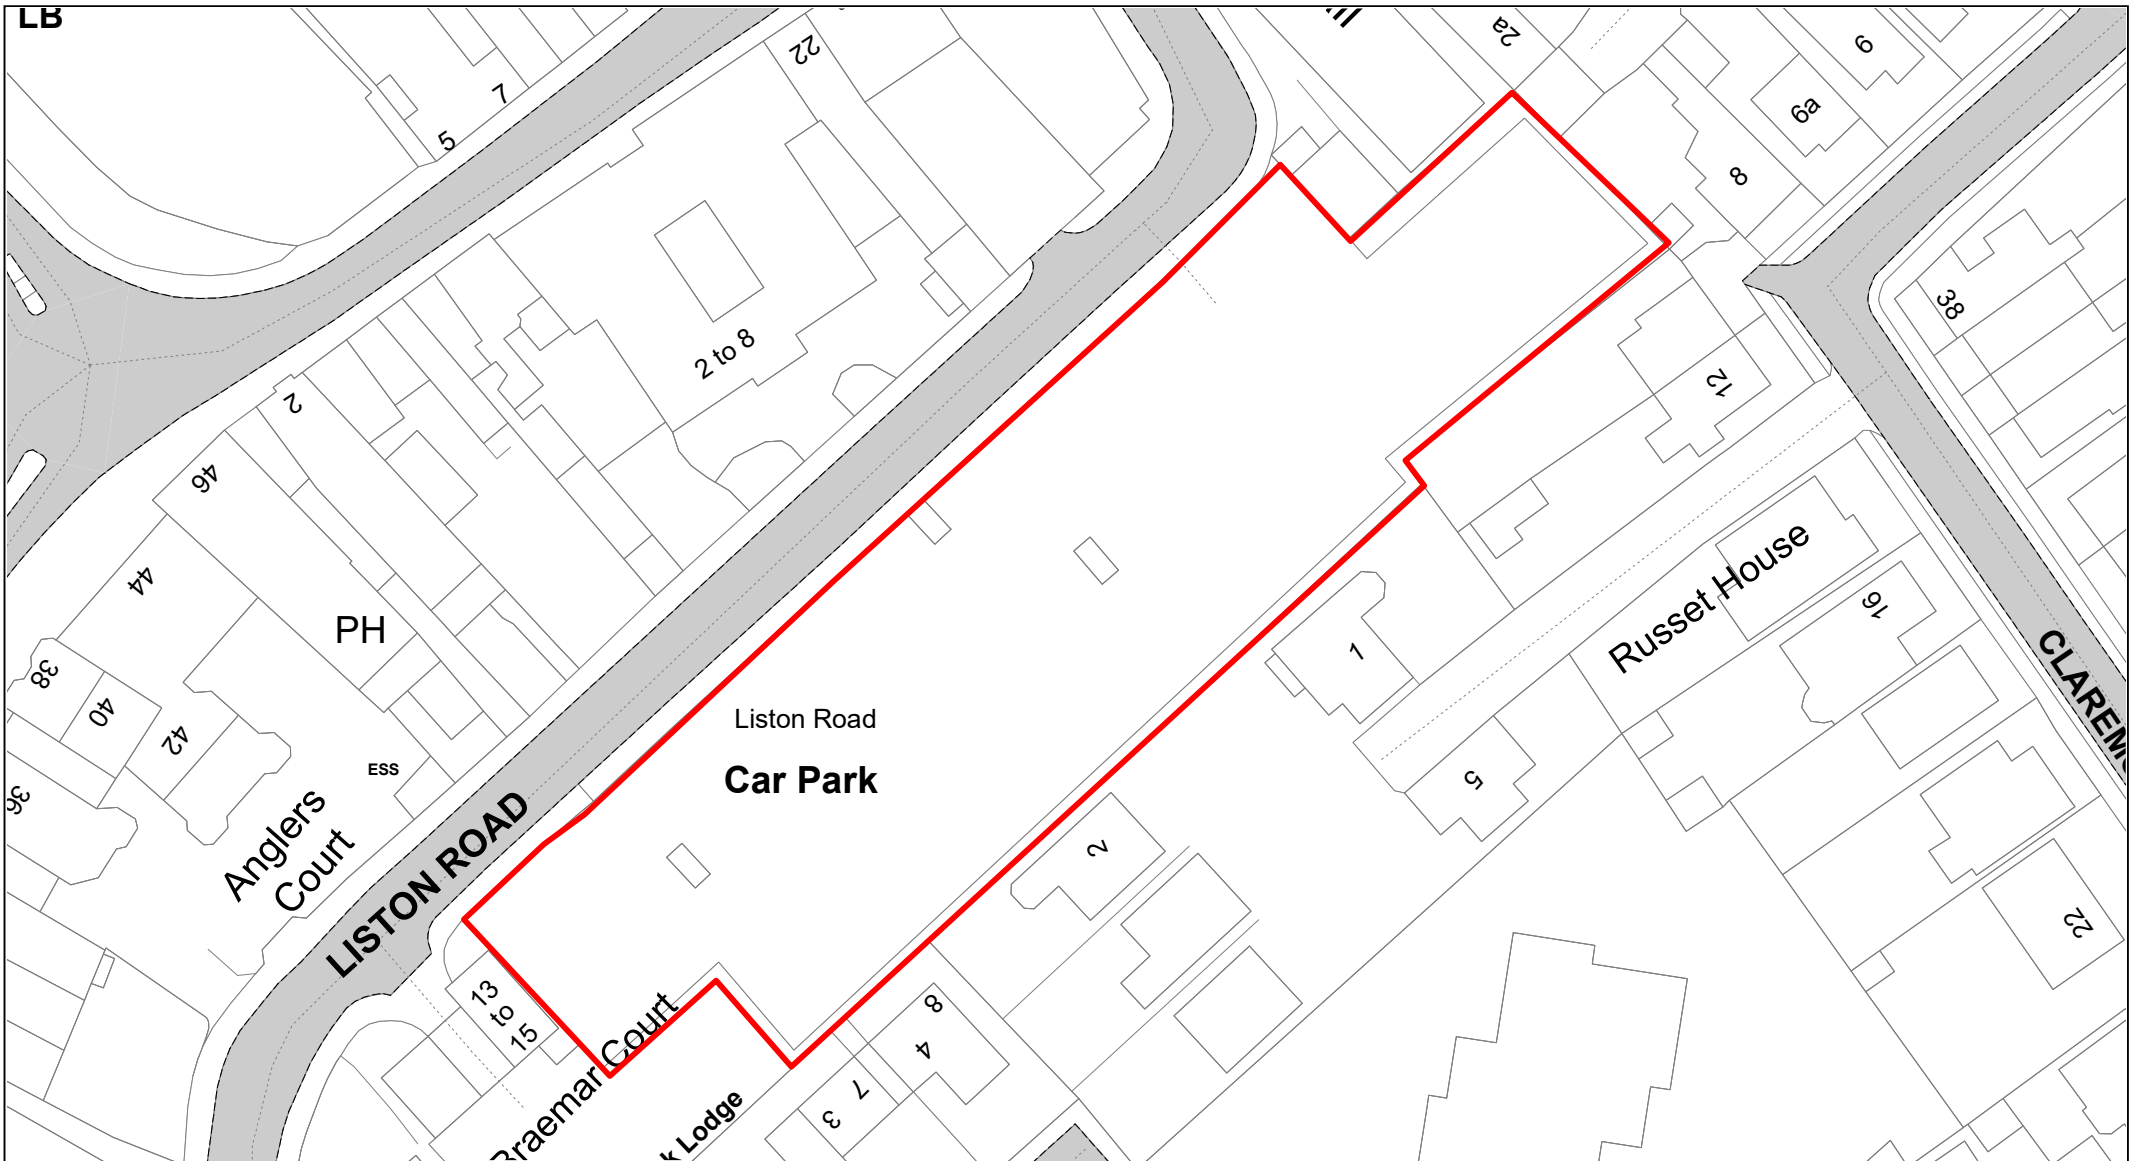

**Buckinghamshire
Council**

Liston Road

© Crown copyright. All rights reserved
Buckinghamshire Council
Licence No. 100021529 2020

SCALE	1 : 750
DATE	19/02/2021
DRAWING No.	035
DRAWN BY	BOM
REVISION No.	001