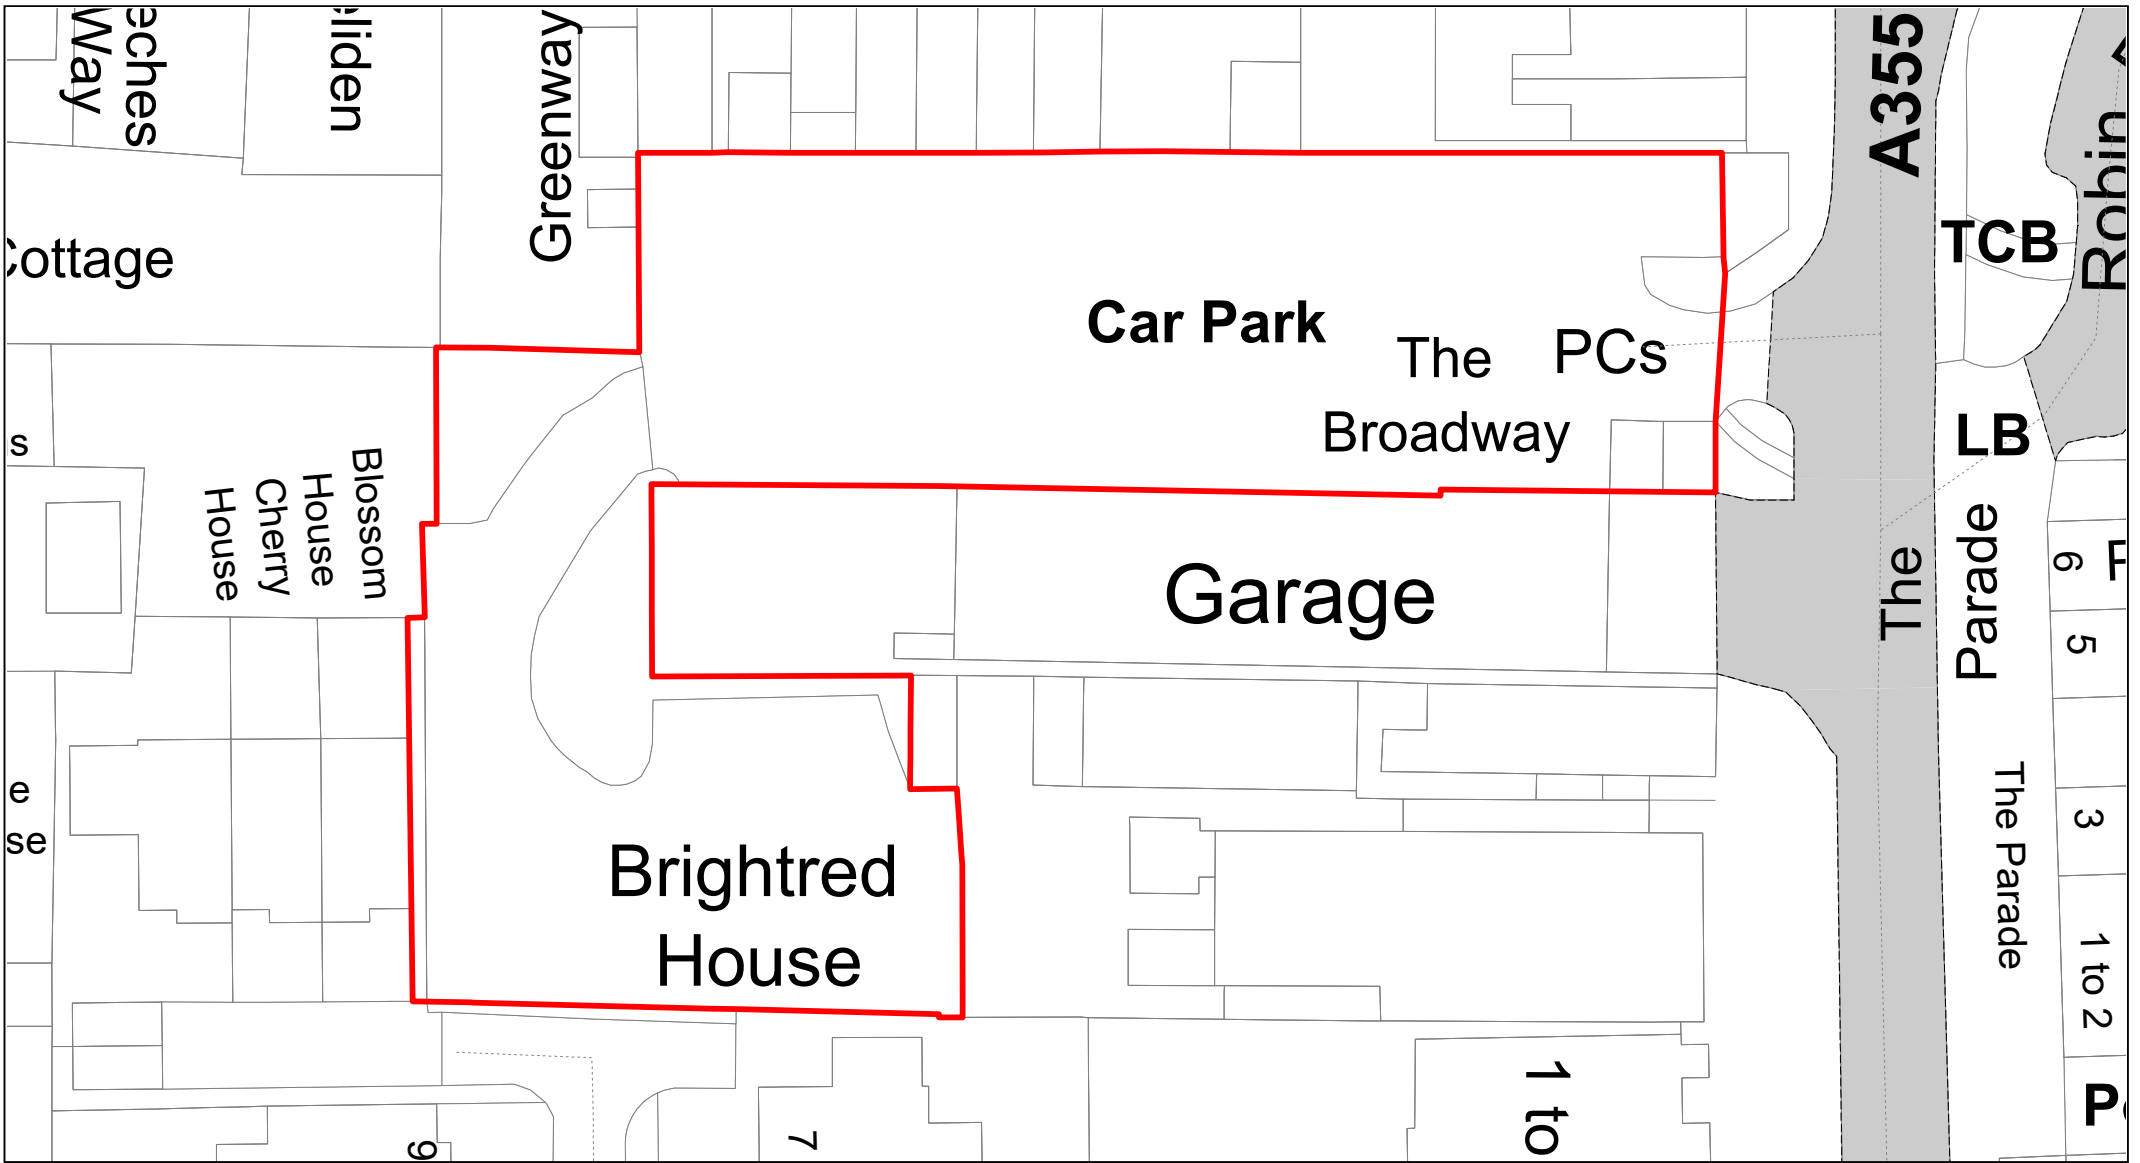

The Broadway

© Crown copyright. All rights reserved
Buckinghamshire Council
Licence No. 100021529 2020

SCALE	1 : 500
DATE	19/02/2021
DRAWING No.	087
DRAWN BY	BOM
REVISION No.	001