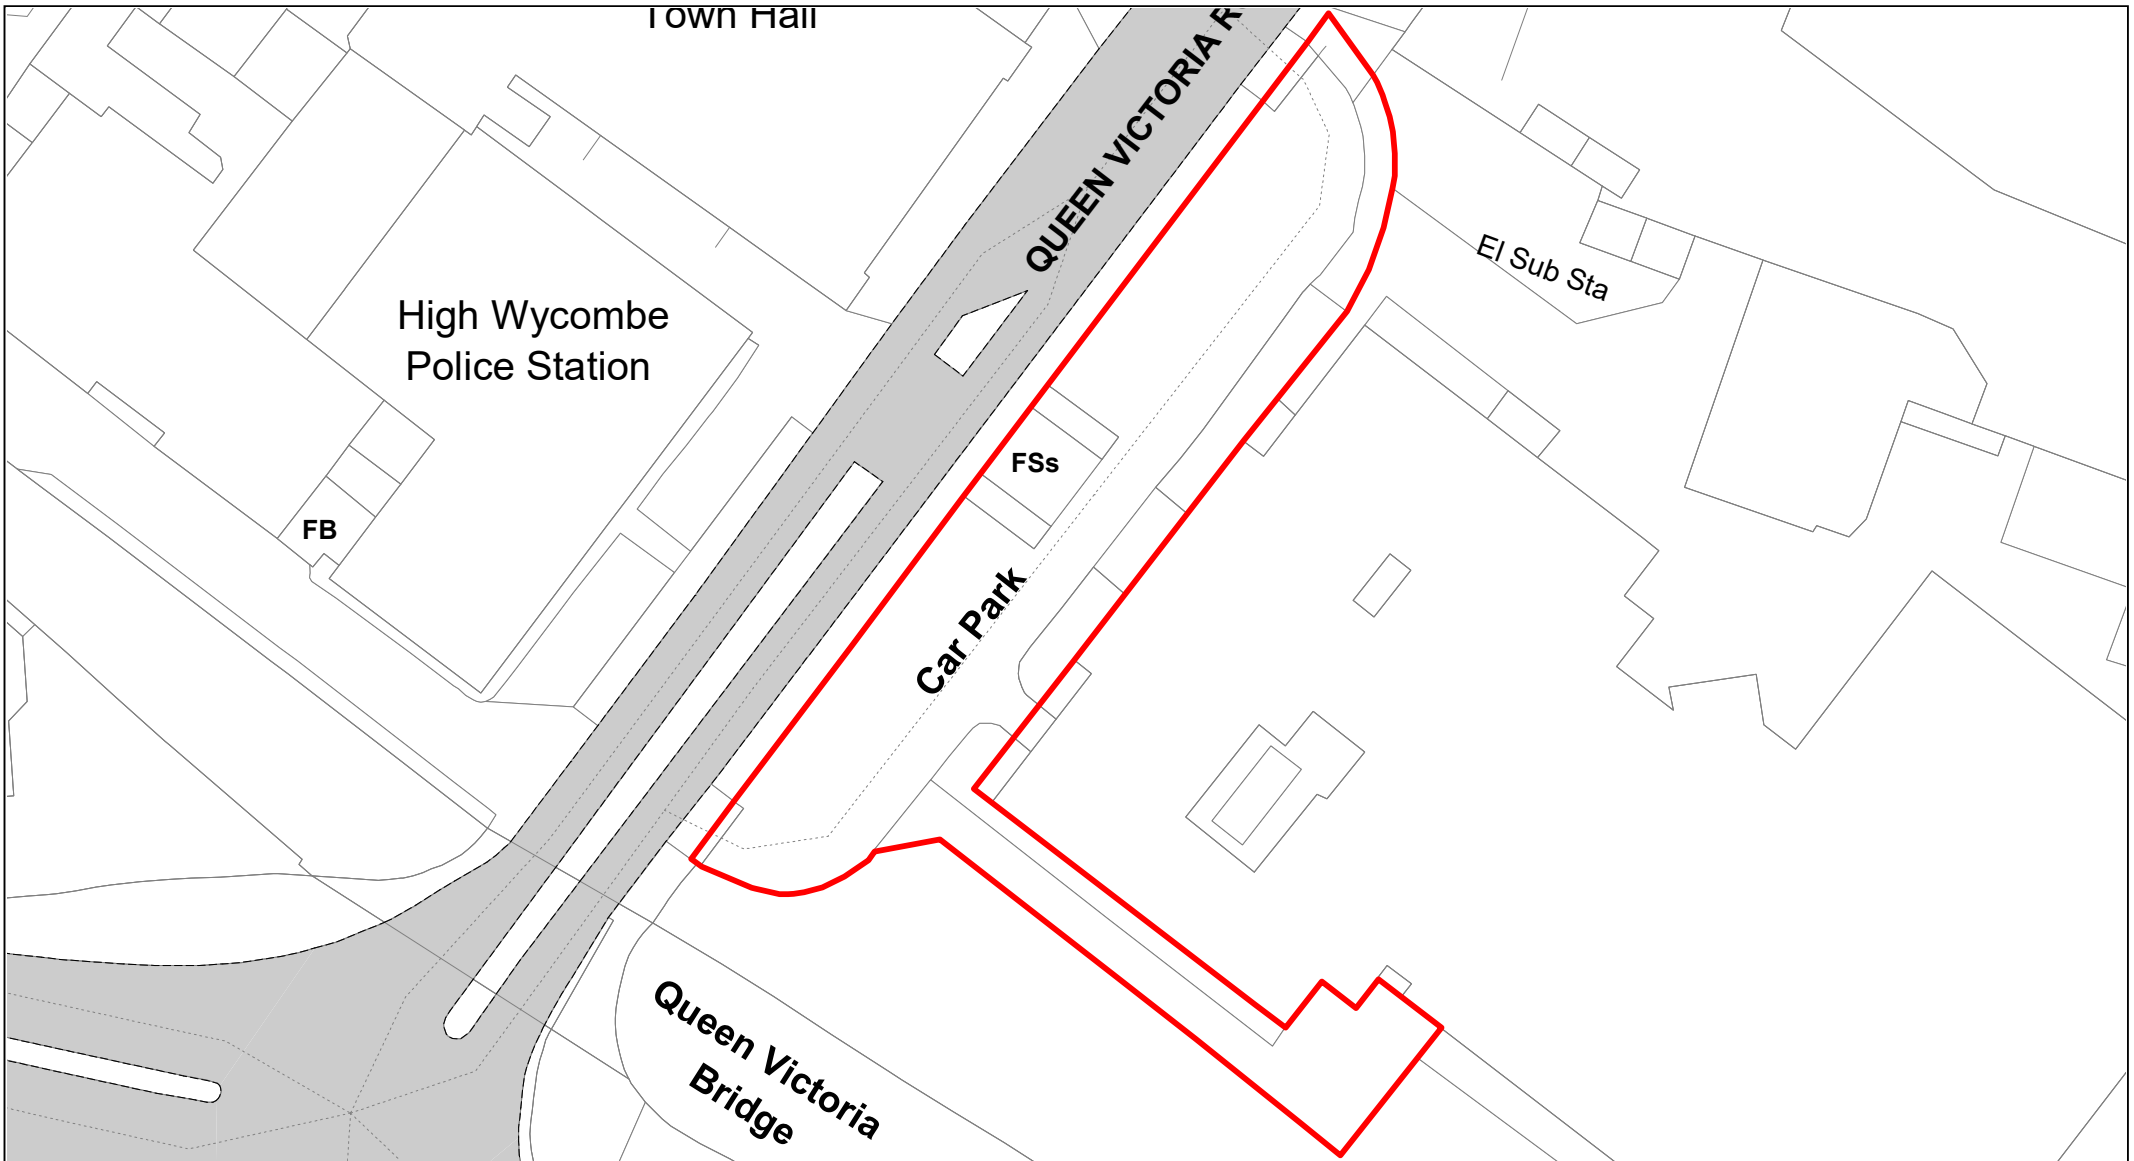

SCALE	1 : 500
DATE	19/02/2021
DRAWING No.	029
DRAWN BY	BOM
REVISION No.	001

Kingsmead Recreational Ground

© Crown copyright. All rights reserved
 Buckinghamshire Council
 Licence No. 100021529 2020

SCALE	1 : 500
DATE	19/02/2021
DRAWING No.	030
DRAWN BY	BOM
REVISION No.	001