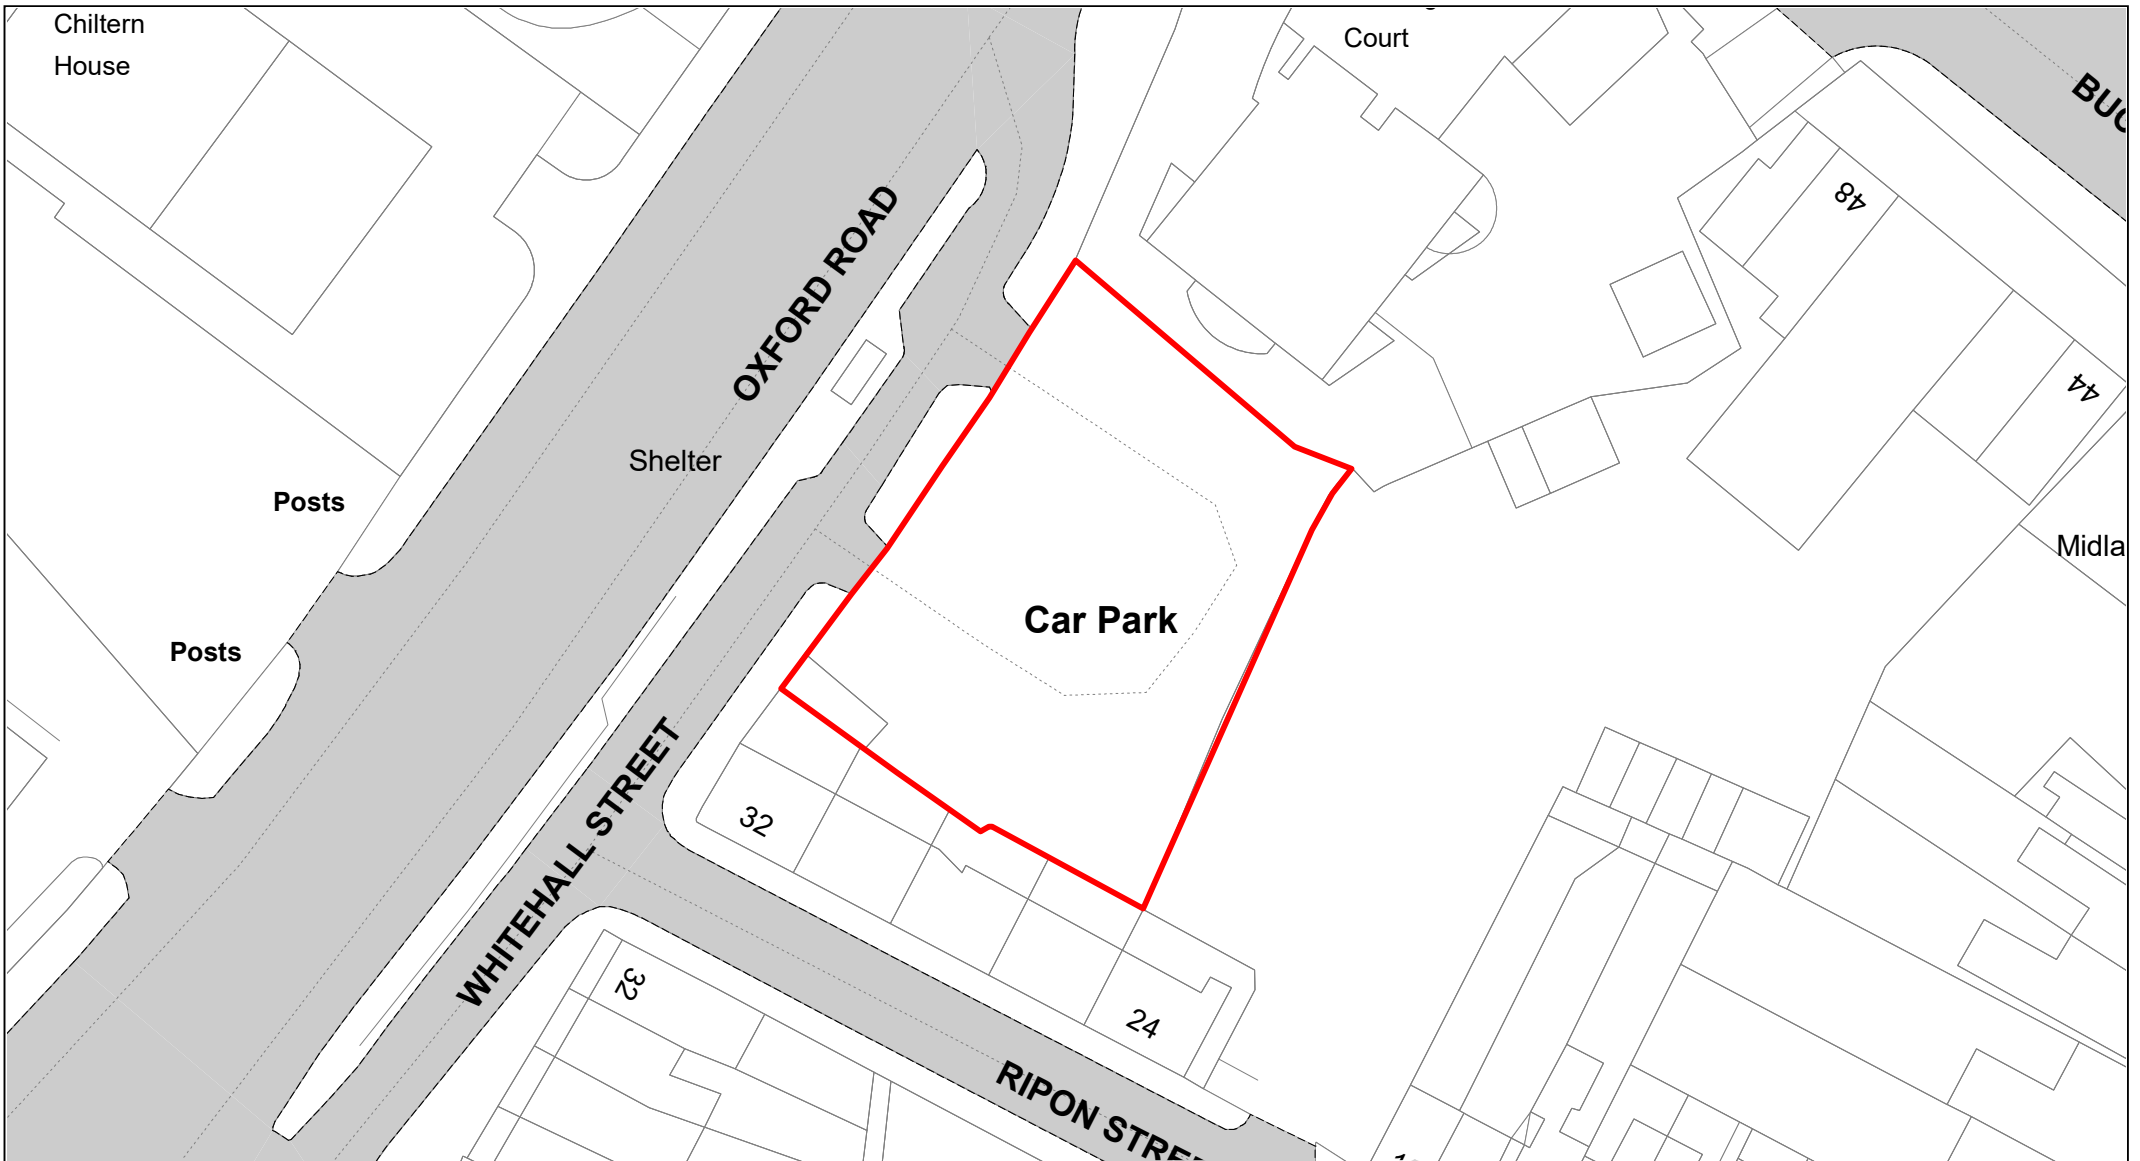

Whitehall Street

© Crown copyright. All rights reserved
Buckinghamshire Council
Licence No. 100021529 2020

SCALE	1 : 500
DATE	19/02/2021
DRAWING No.	009
DRAWN BY	BOM
REVISION No.	001