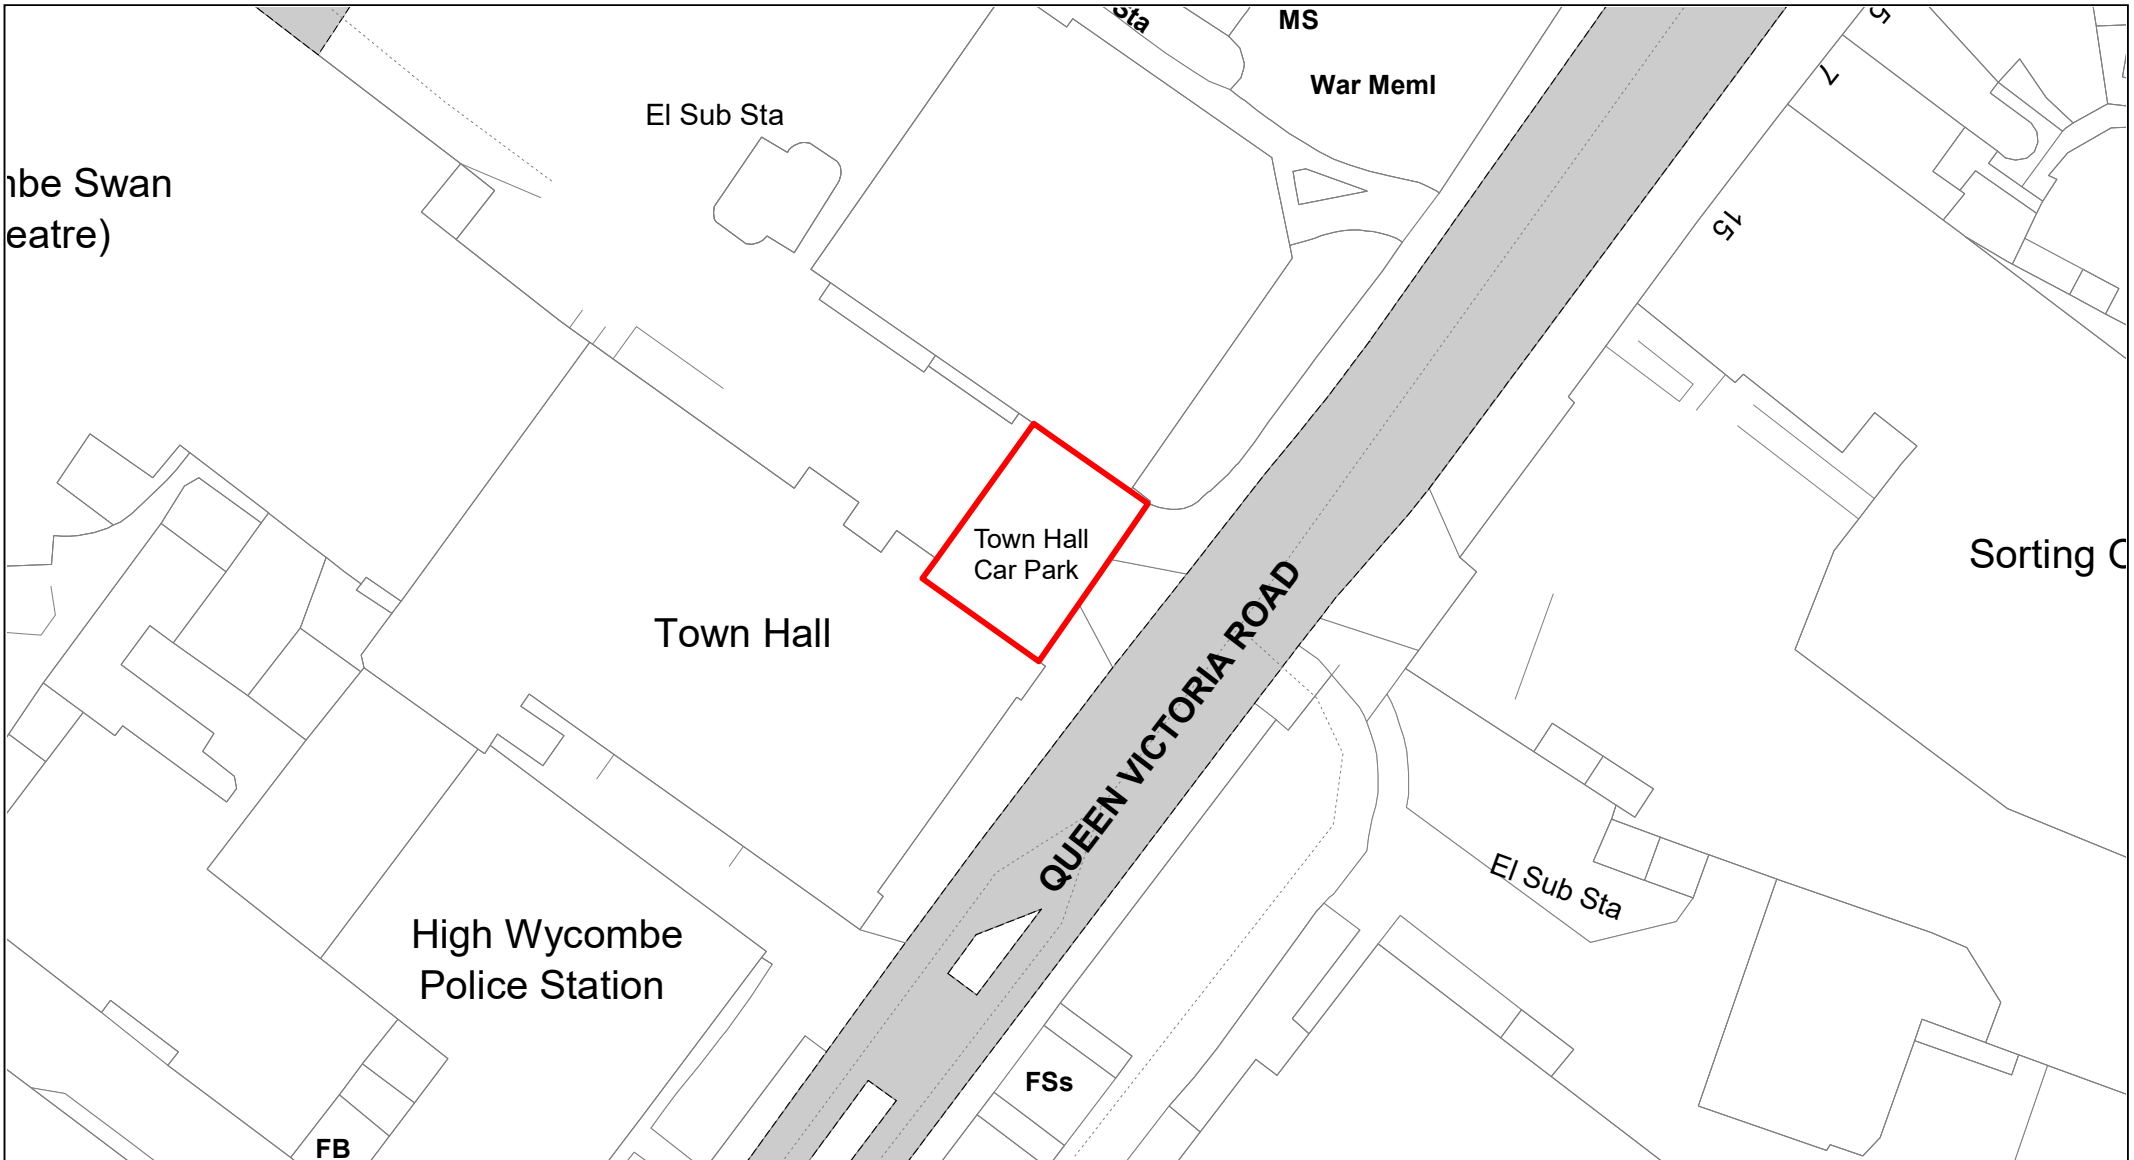

Town Hall

© Crown copyright. All rights reserved
Buckinghamshire Council
Licence No. 100021529 2020

SCALE	1 : 500
DATE	19/02/2021
DRAWING No.	058
DRAWN BY	BOM
REVISION No.	001