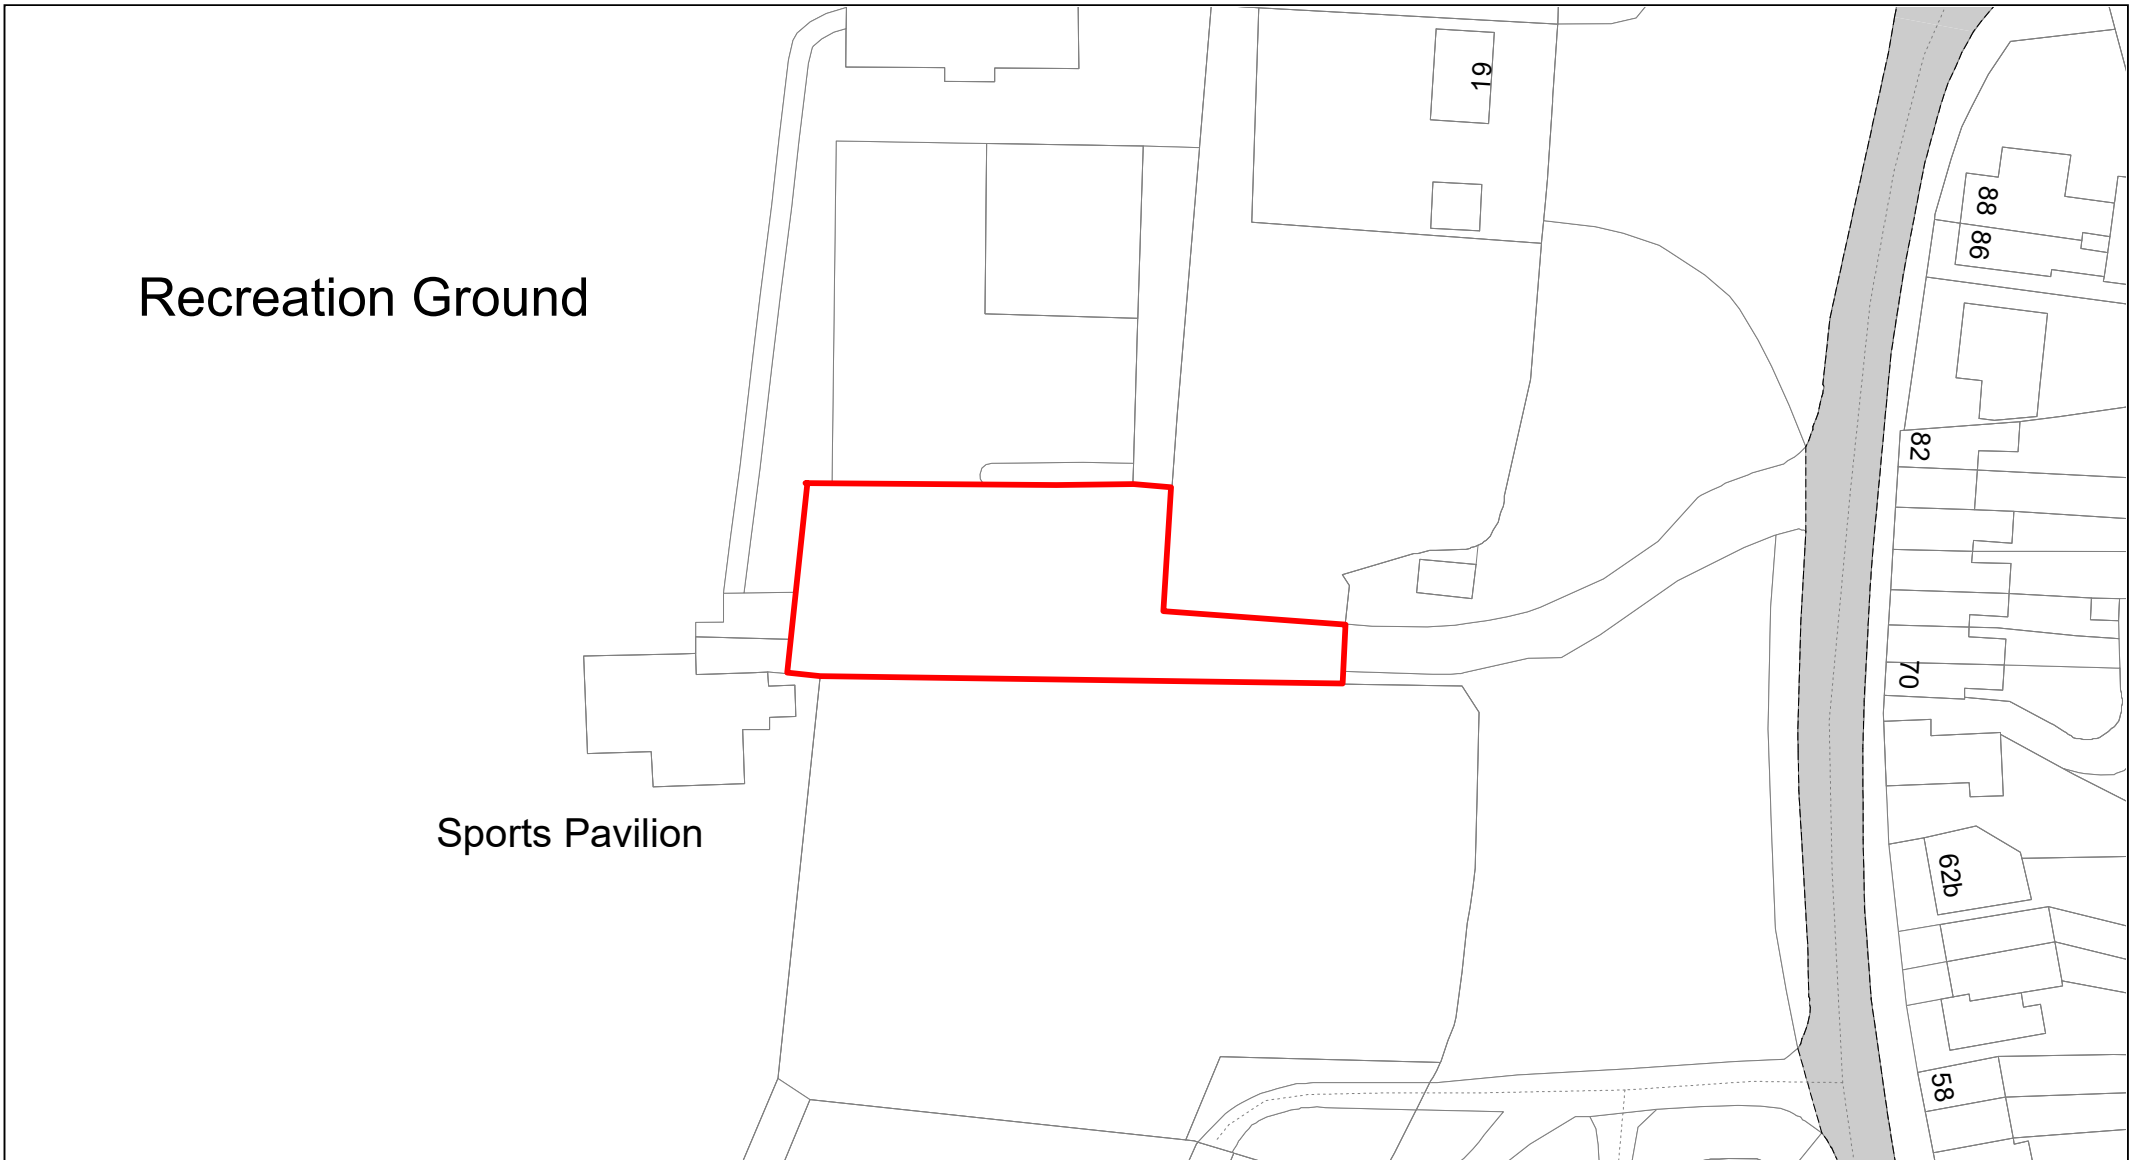

Handleton Common

© Crown copyright. All rights reserved
Buckinghamshire Council
Licence No. 100021529 2020

SCALE	1 : 750
DATE	19/02/2021
DRAWING No.	055
DRAWN BY	BOM
REVISION No.	001