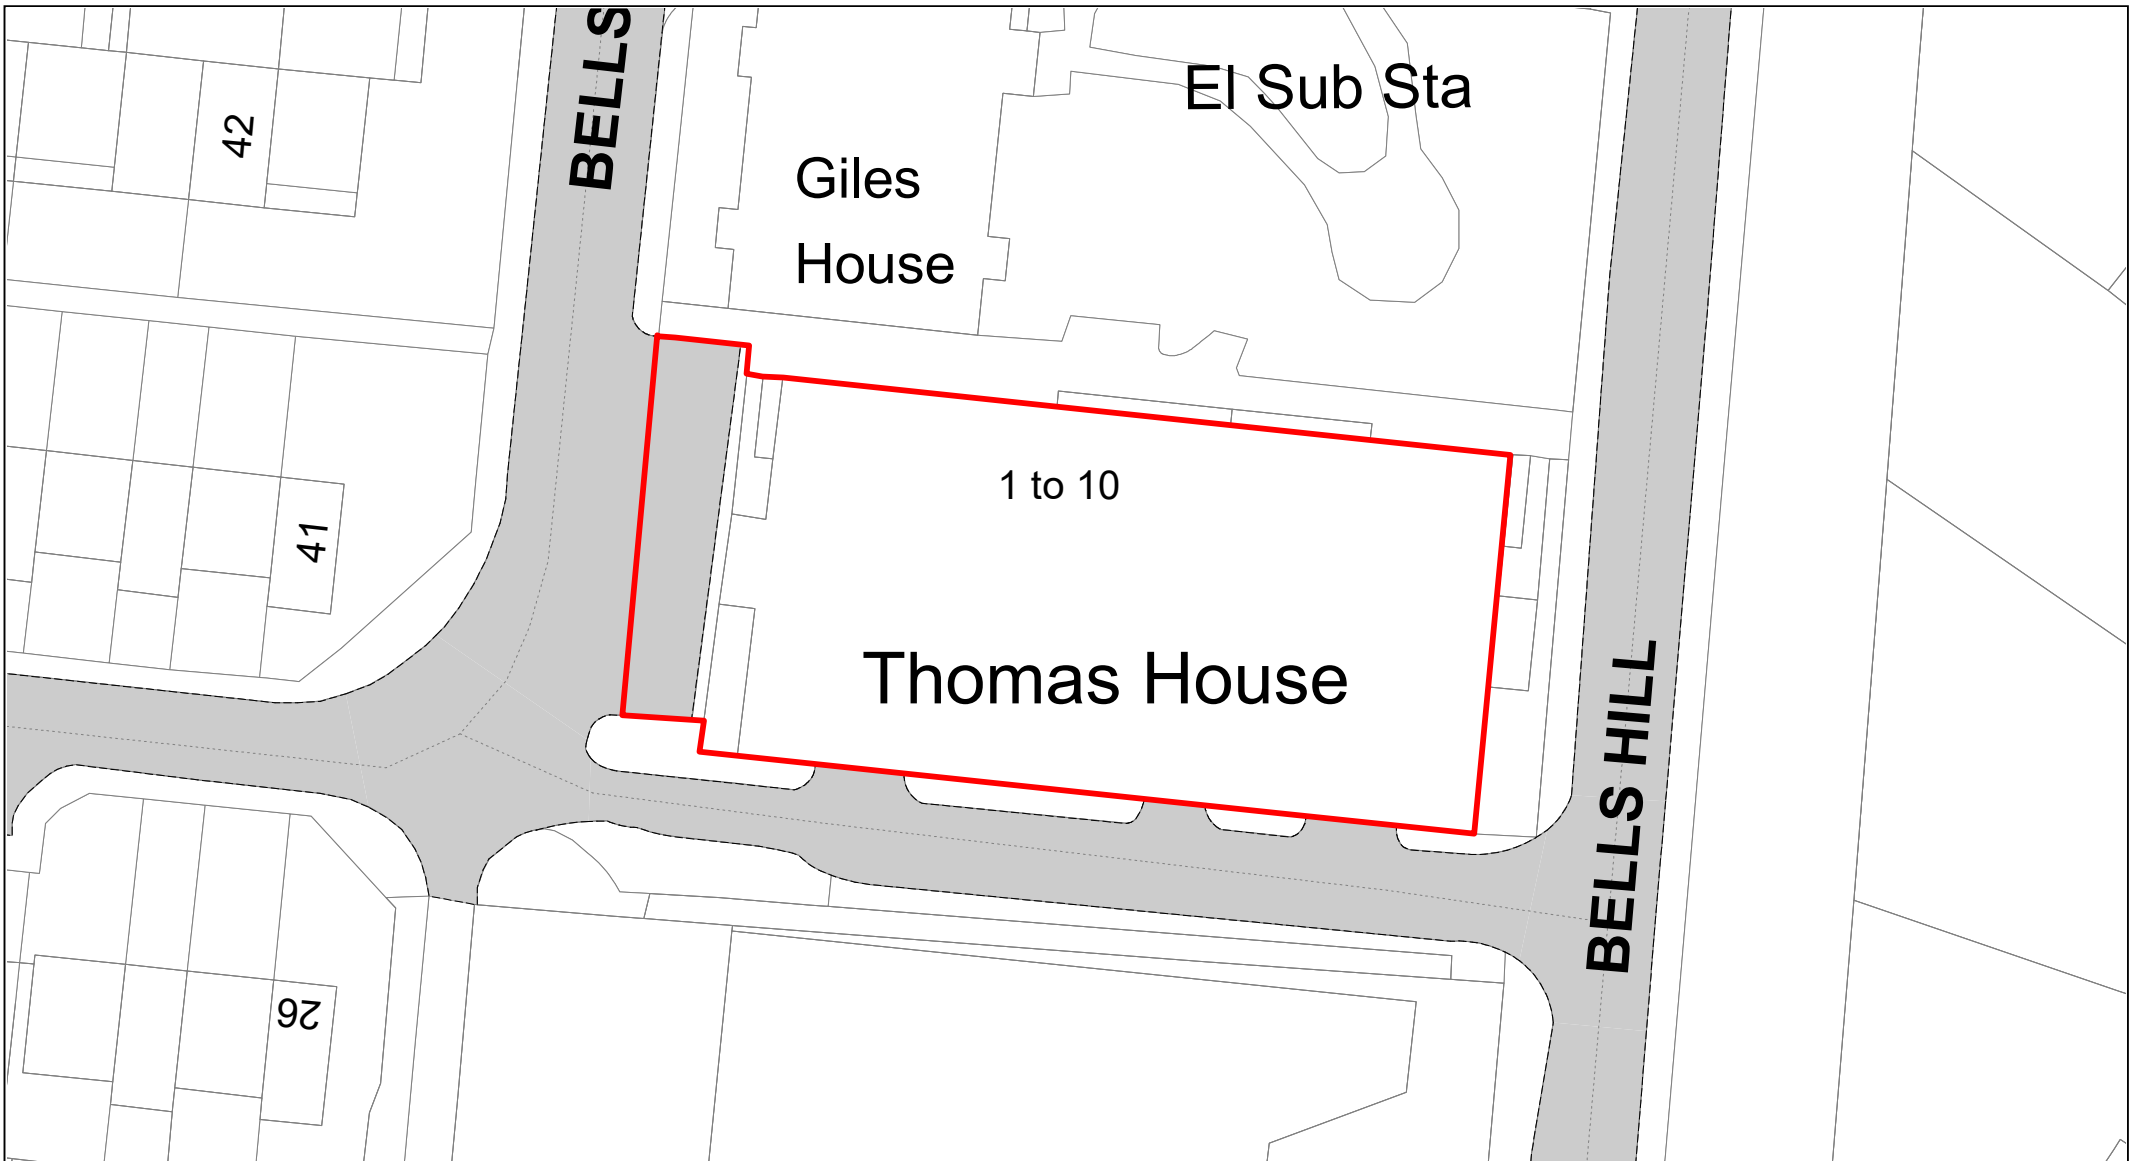

Bells Hill Green

© Crown copyright. All rights reserved
Buckinghamshire Council
Licence No. 100021529 2020

SCALE	1 : 500
DATE	19/02/2021
DRAWING No.	092
DRAWN BY	BOM
REVISION No.	001