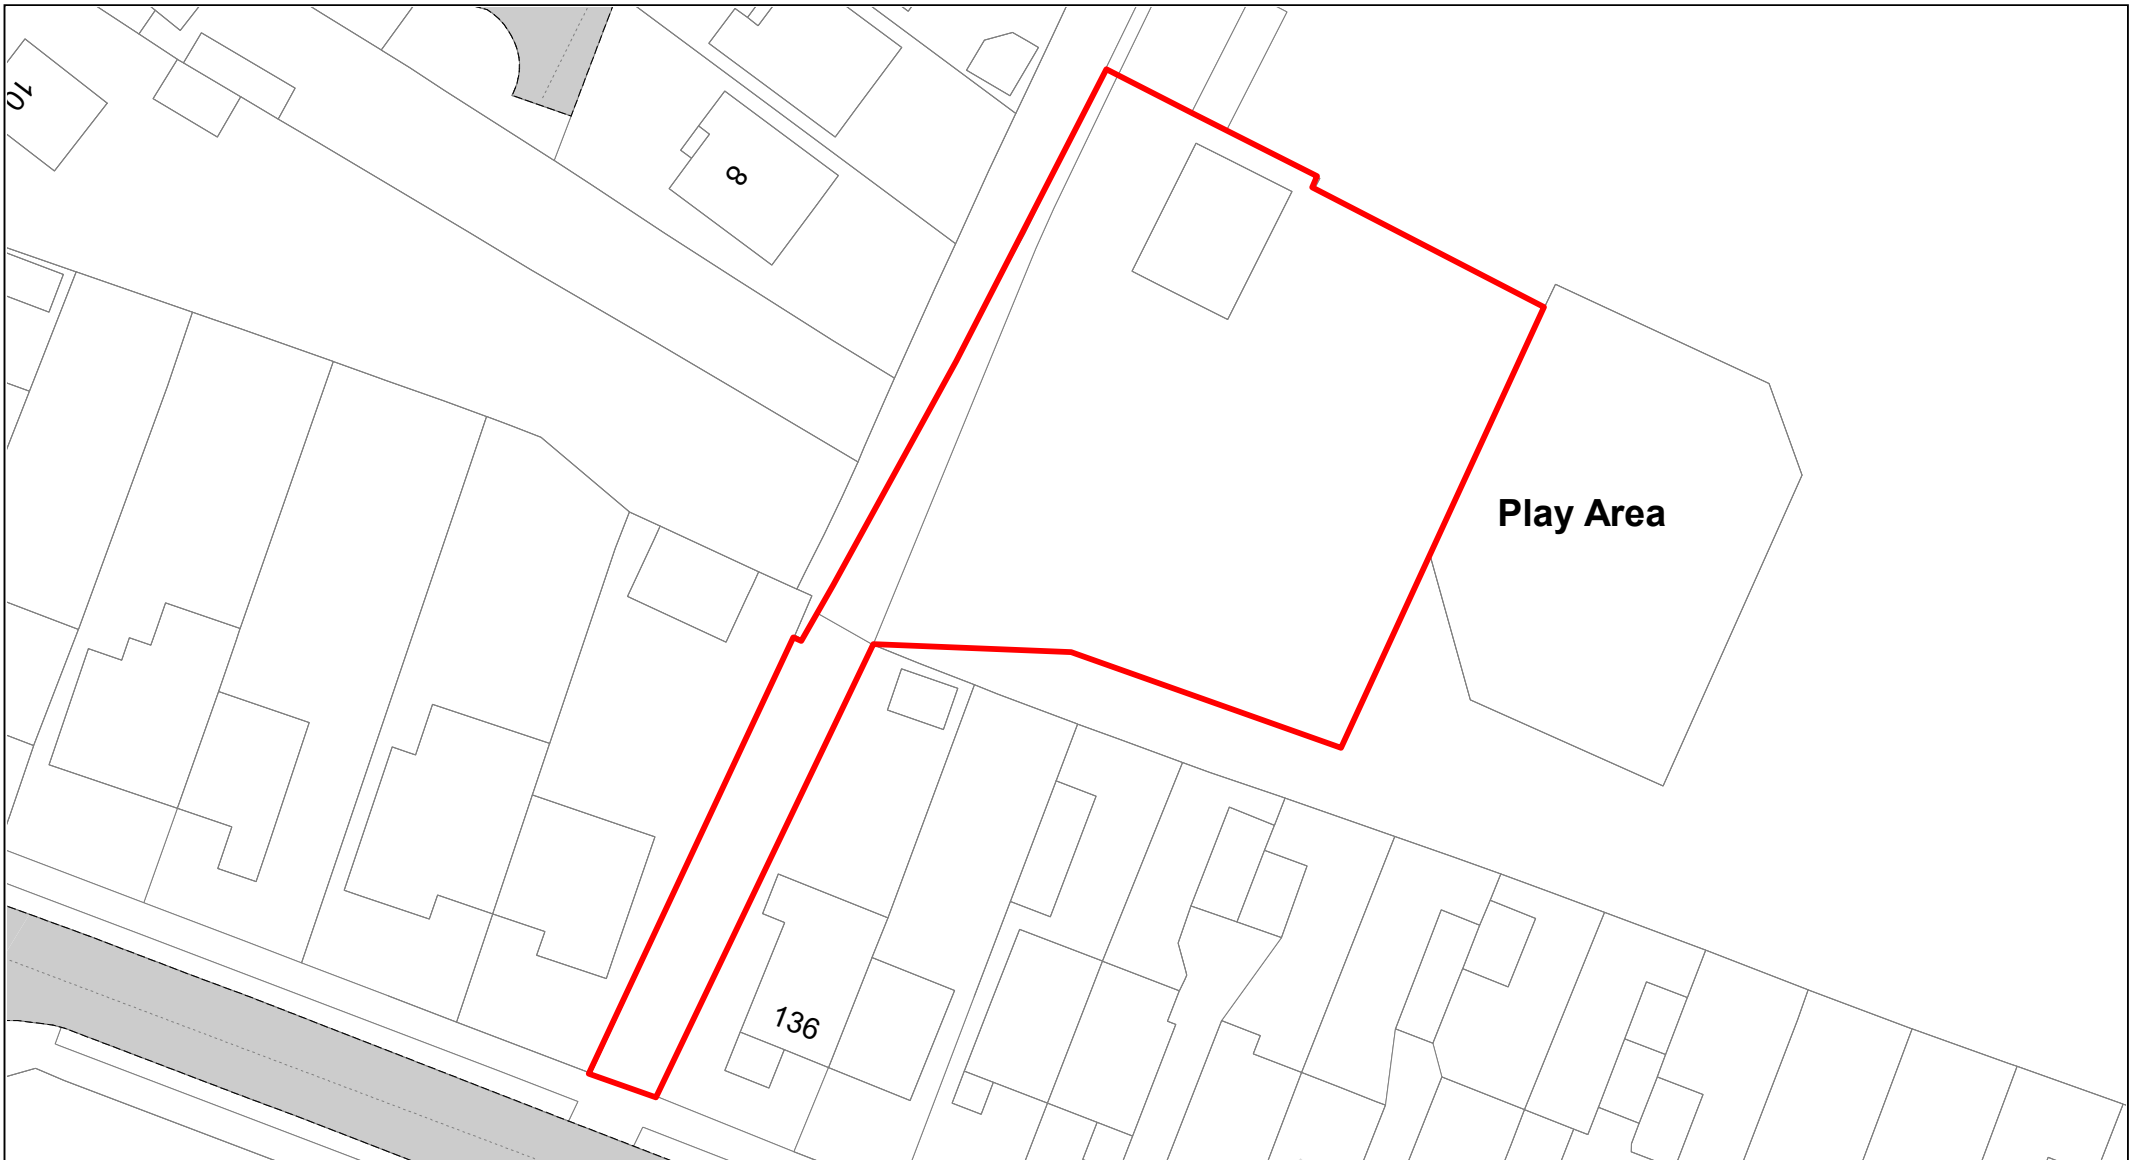

Totteridge Recreational Ground

© Crown copyright. All rights reserved
Buckinghamshire Council
Licence No. 100021529 2020

SCALE	1 : 500
DATE	19/02/2021
DRAWING No.	046
DRAWN BY	BOM
REVISION No.	001