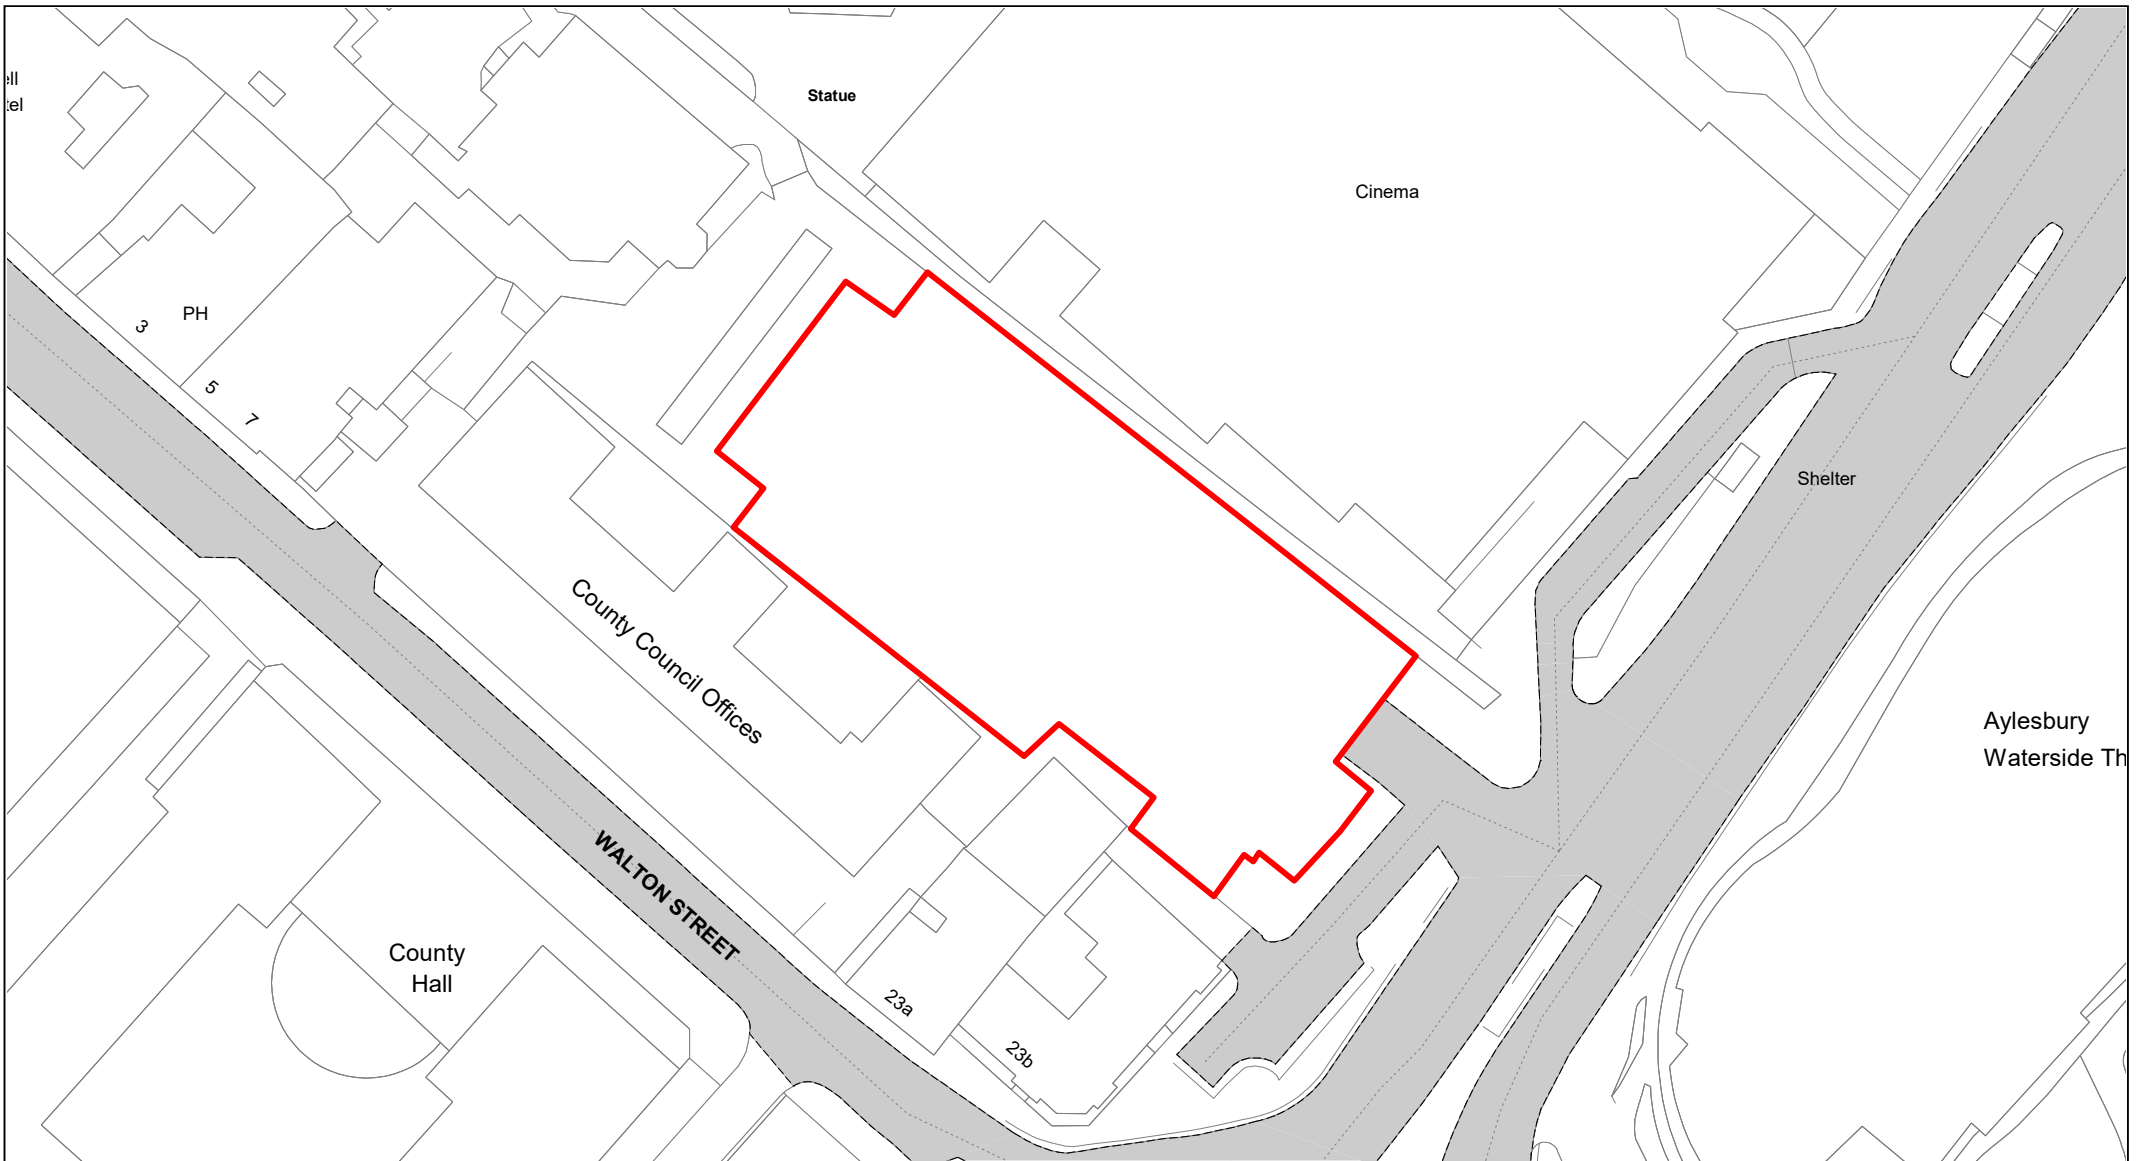

Waterside Public Levels 2 & 3 only

Waterside Public Levels 2 & 3 only

© Crown copyright. All rights reserved
 Buckinghamshire Council
 Licence No. 100021529 2020

SCALE	1 : 1000
DATE	19/02/2021
DRAWING No.	005
DRAWN BY	BOM
REVISION No.	001