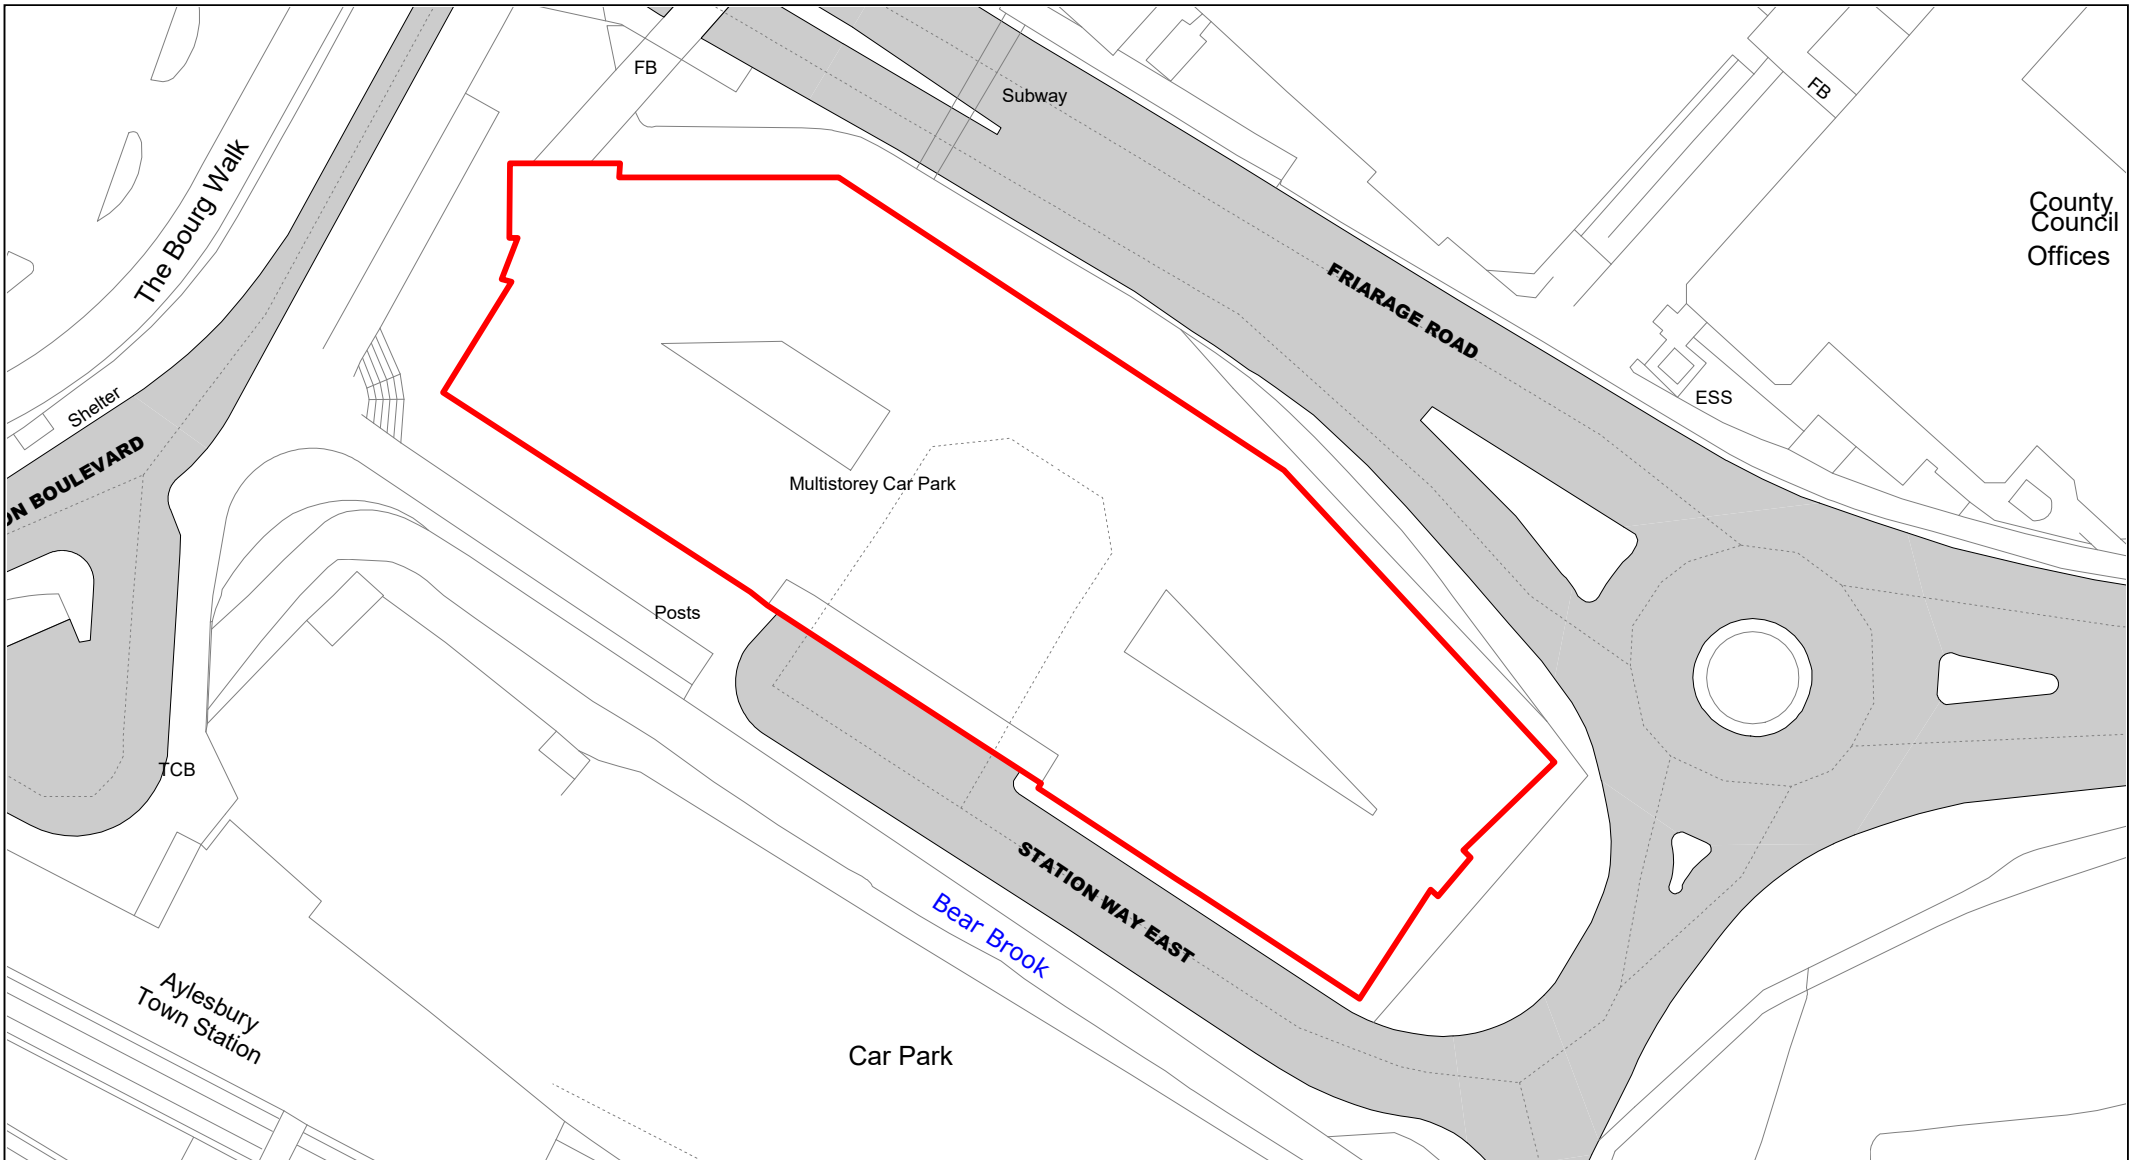

Friars Square Shopping Car Park, Station Way East

© Crown copyright. All rights reserved
Buckinghamshire Council
Licence No. 100021529 2021

SCALE	1 : 750
DATE	TBC
DRAWING No.	099
DRAWN BY	IWT
REVISION No.	001