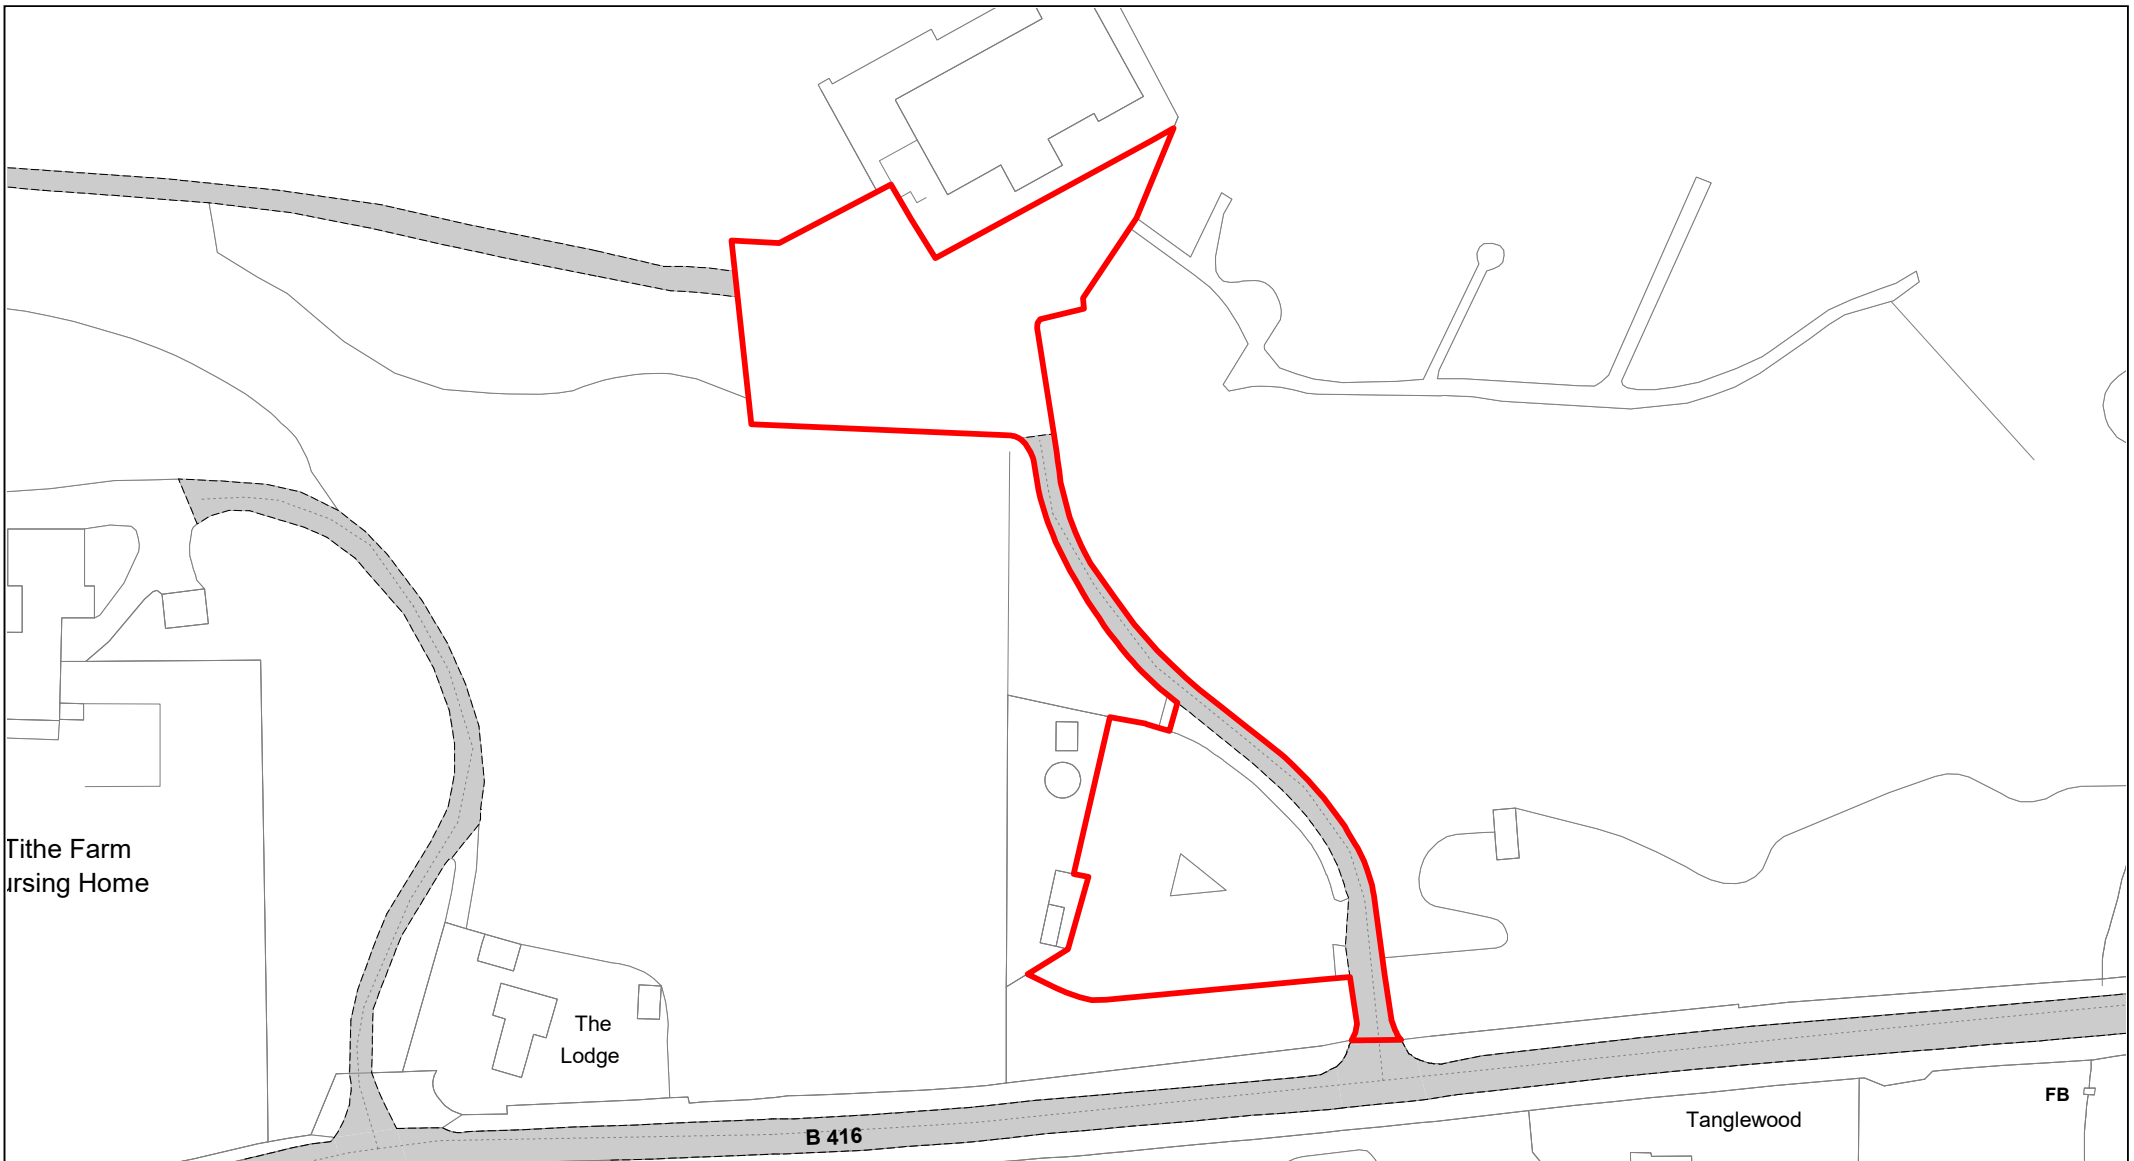

SCALE	1 : 500
DATE	19/02/2021
DRAWING No.	092
DRAWN BY	BOM
REVISION No.	001

Farnham Park Playing Fields

© Crown copyright. All rights reserved
 Buckinghamshire Council
 Licence No. 100021529 2020

SCALE	1 : 1250
DATE	19/02/2021
DRAWING No.	093
DRAWN BY	BOM
REVISION No.	001