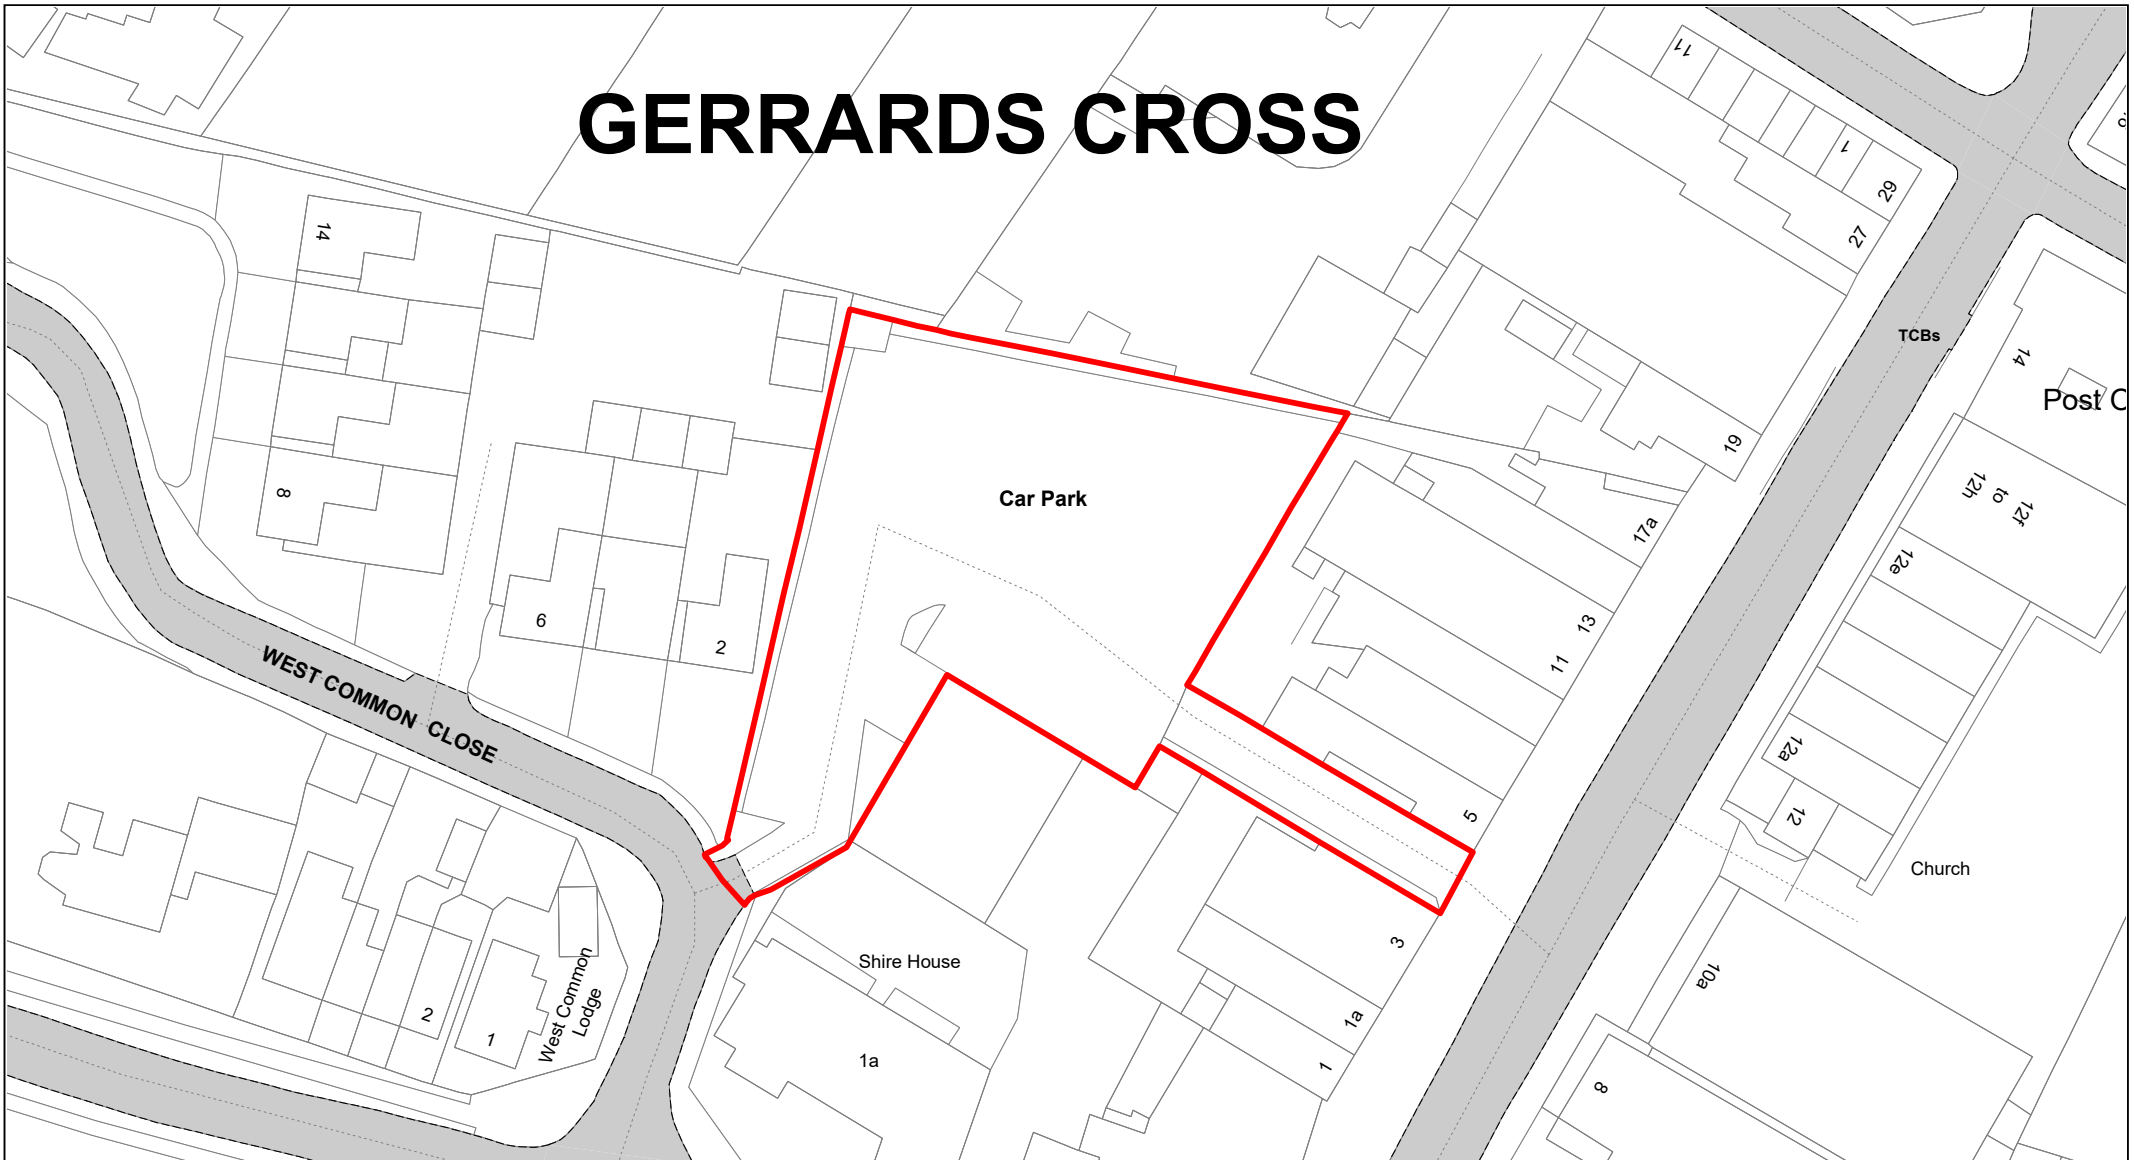

GERRARDS CROSS

**Buckinghamshire
Council**

Packhorse Road

© Crown copyright. All rights reserved
Buckinghamshire Council
Licence No. 100021529 2020

SCALE

1 : 750

DATE

19/02/2021

DRAWING No.

089

DRAWN BY

BOM

REVISION No.

001