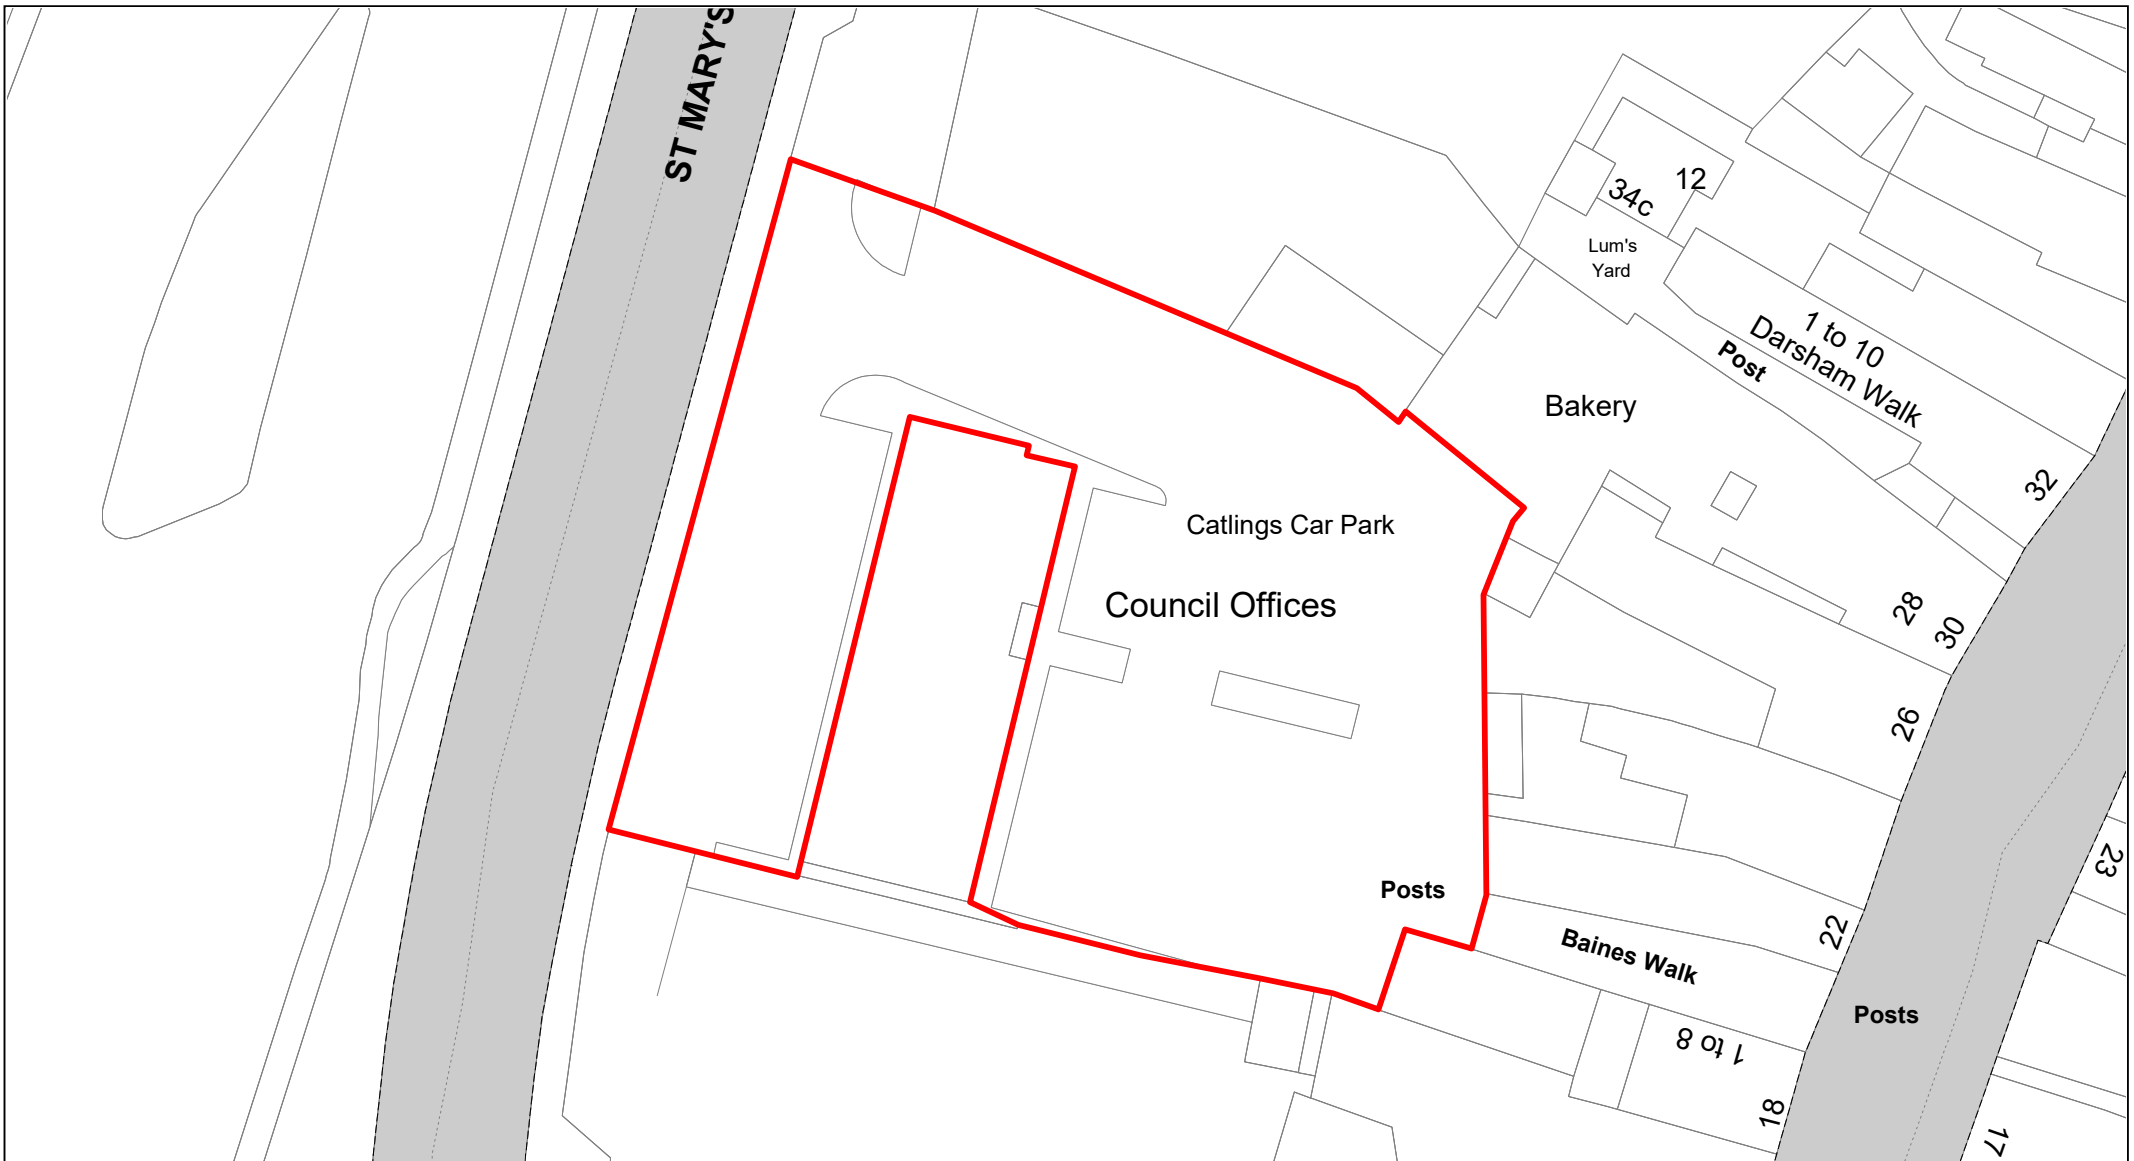

SCALE	1 : 750
DATE	19/02/2021
DRAWING No.	072
DRAWN BY	BOM
REVISION No.	001

Saffron Meadow

© Crown copyright. All rights reserved
 Buckinghamshire Council
 Licence No. 100021529 2020

SCALE	1 : 500
DATE	19/02/2021
DRAWING No.	073
DRAWN BY	BOM
REVISION No.	001