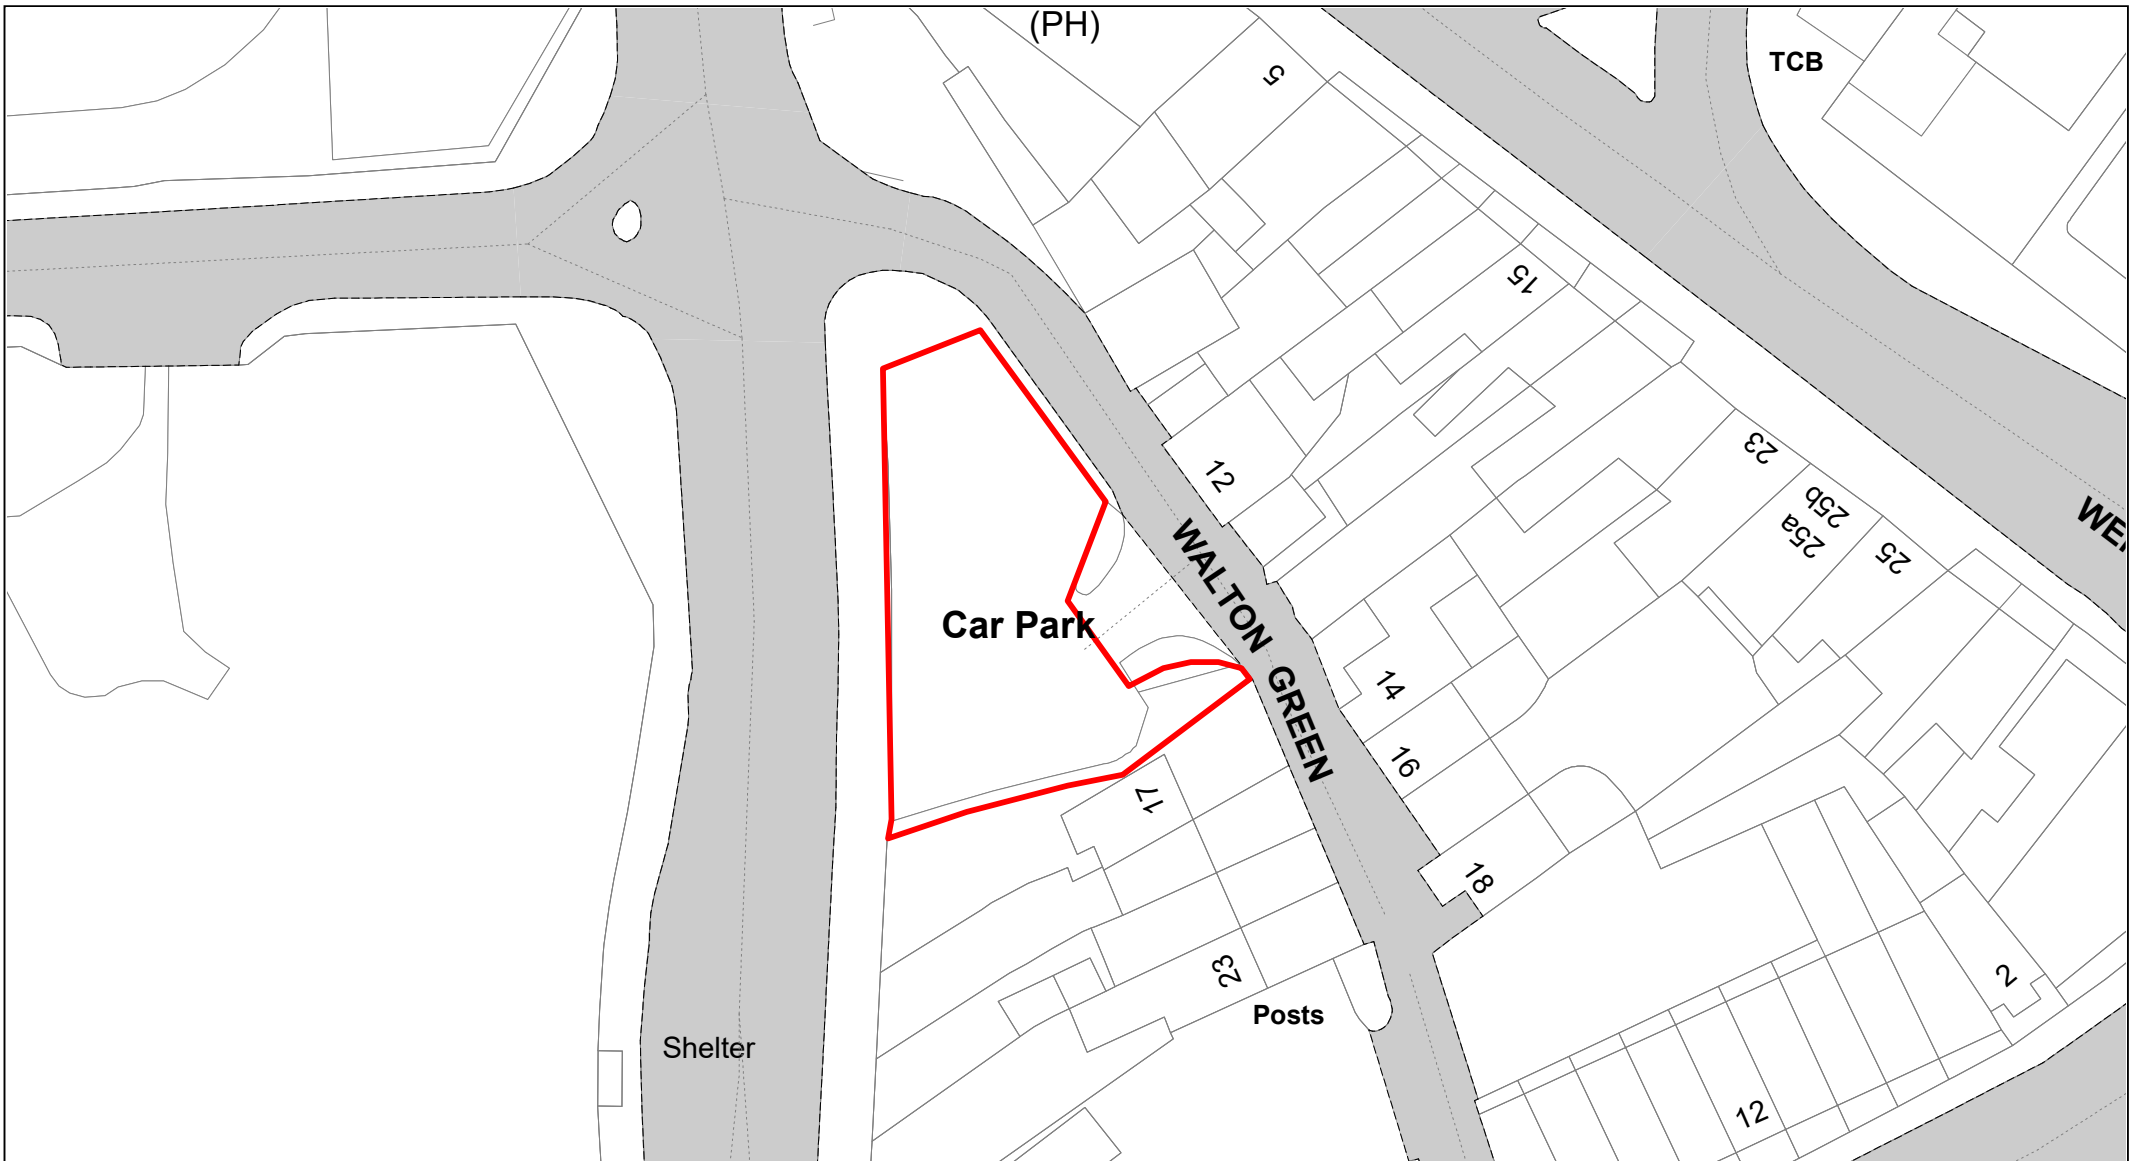

Walton Green

© Crown copyright. All rights reserved
Buckinghamshire Council
Licence No. 100021529 2020

SCALE	1 : 500
DATE	19/02/2021
DRAWING No.	011
DRAWN BY	BOM
REVISION No.	001