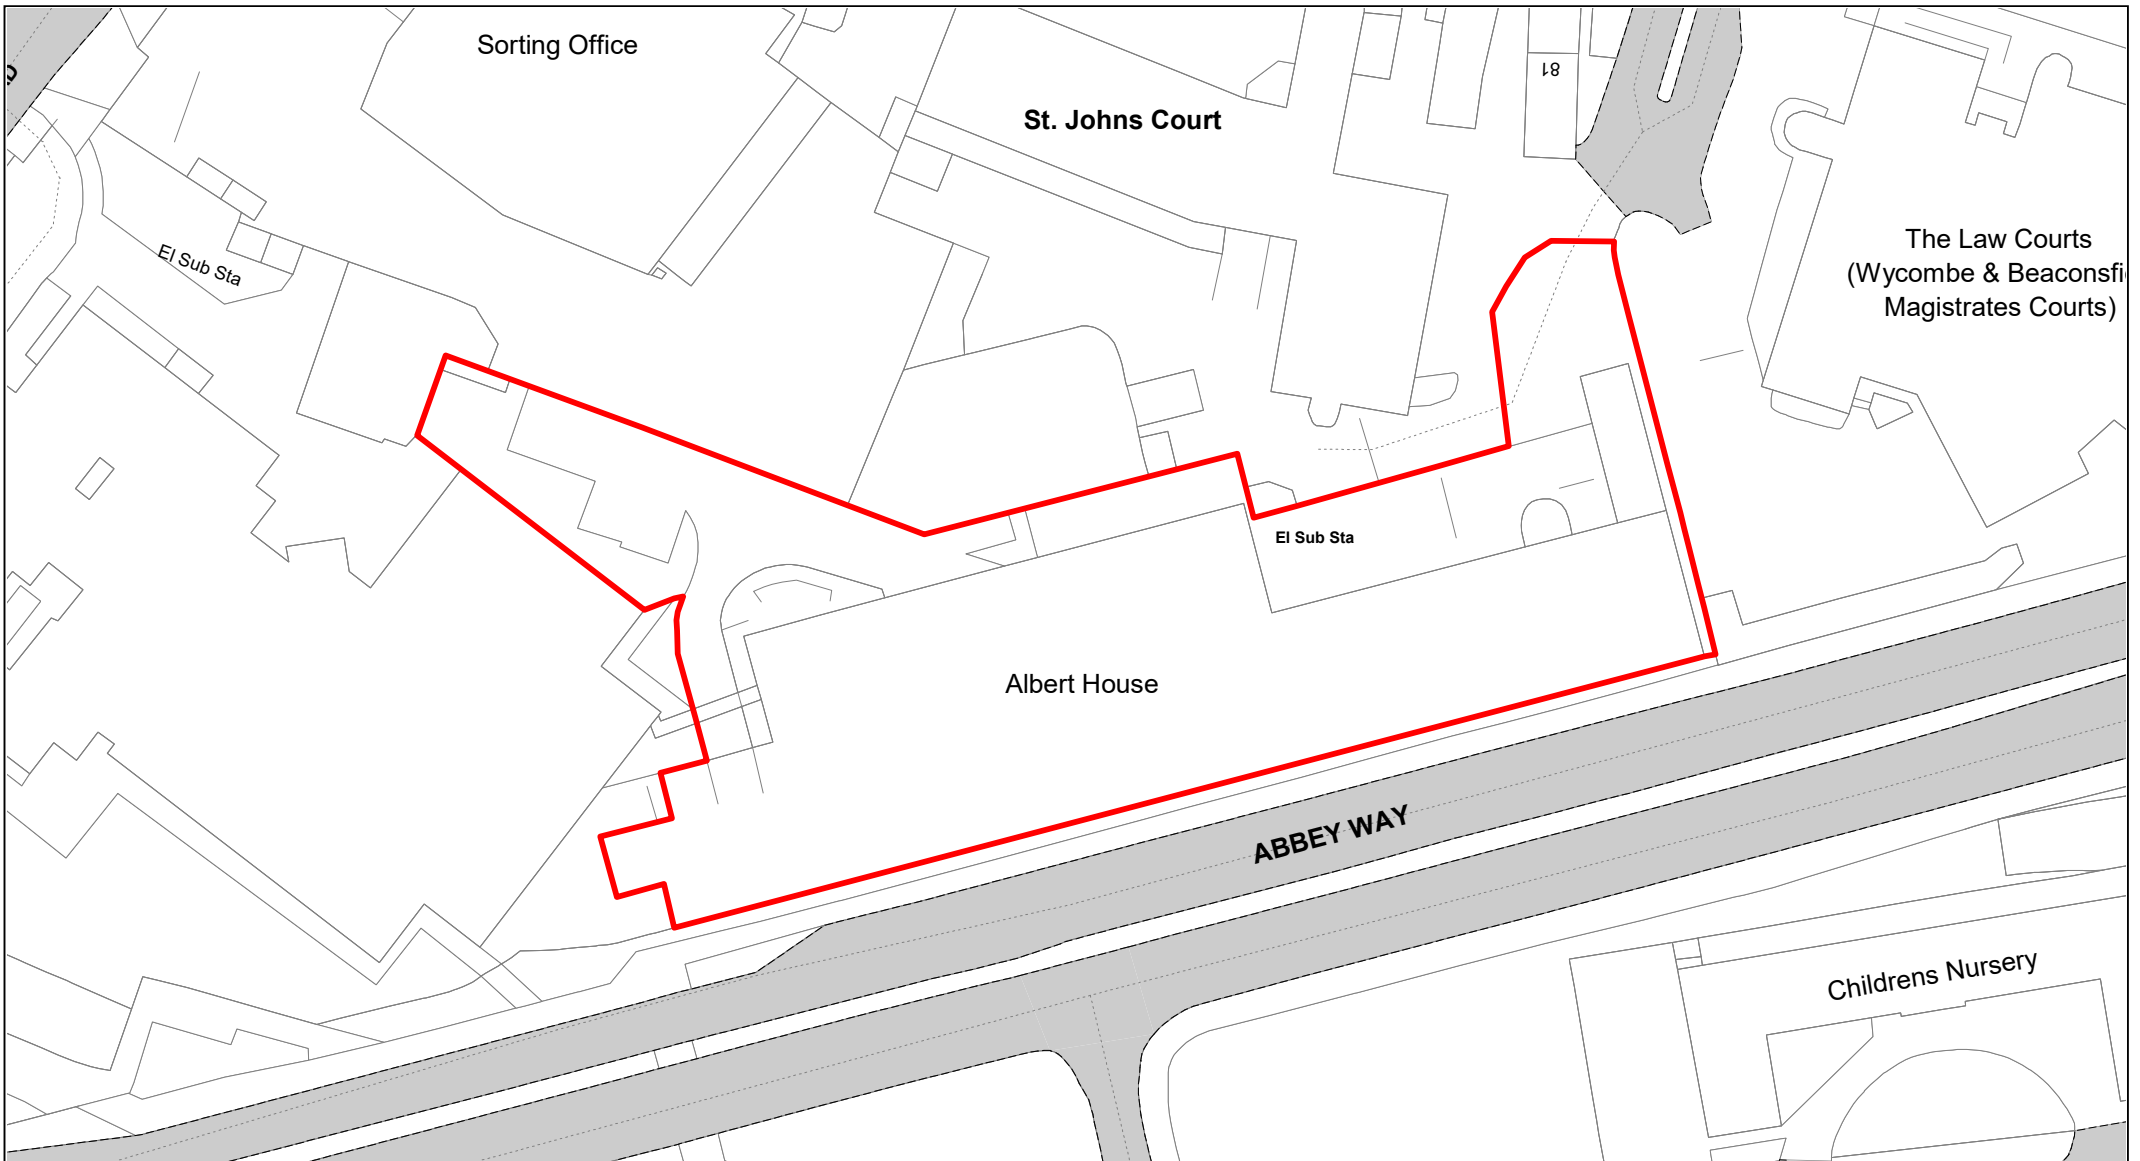

**Buckinghamshire
Council**

Council Offices Rear

© Crown copyright. All rights reserved
Buckinghamshire Council
Licence No. 100021529 2020

SCALE	1 : 750
DATE	19/02/2021
DRAWING No.	032
DRAWN BY	BOM
REVISION No.	001