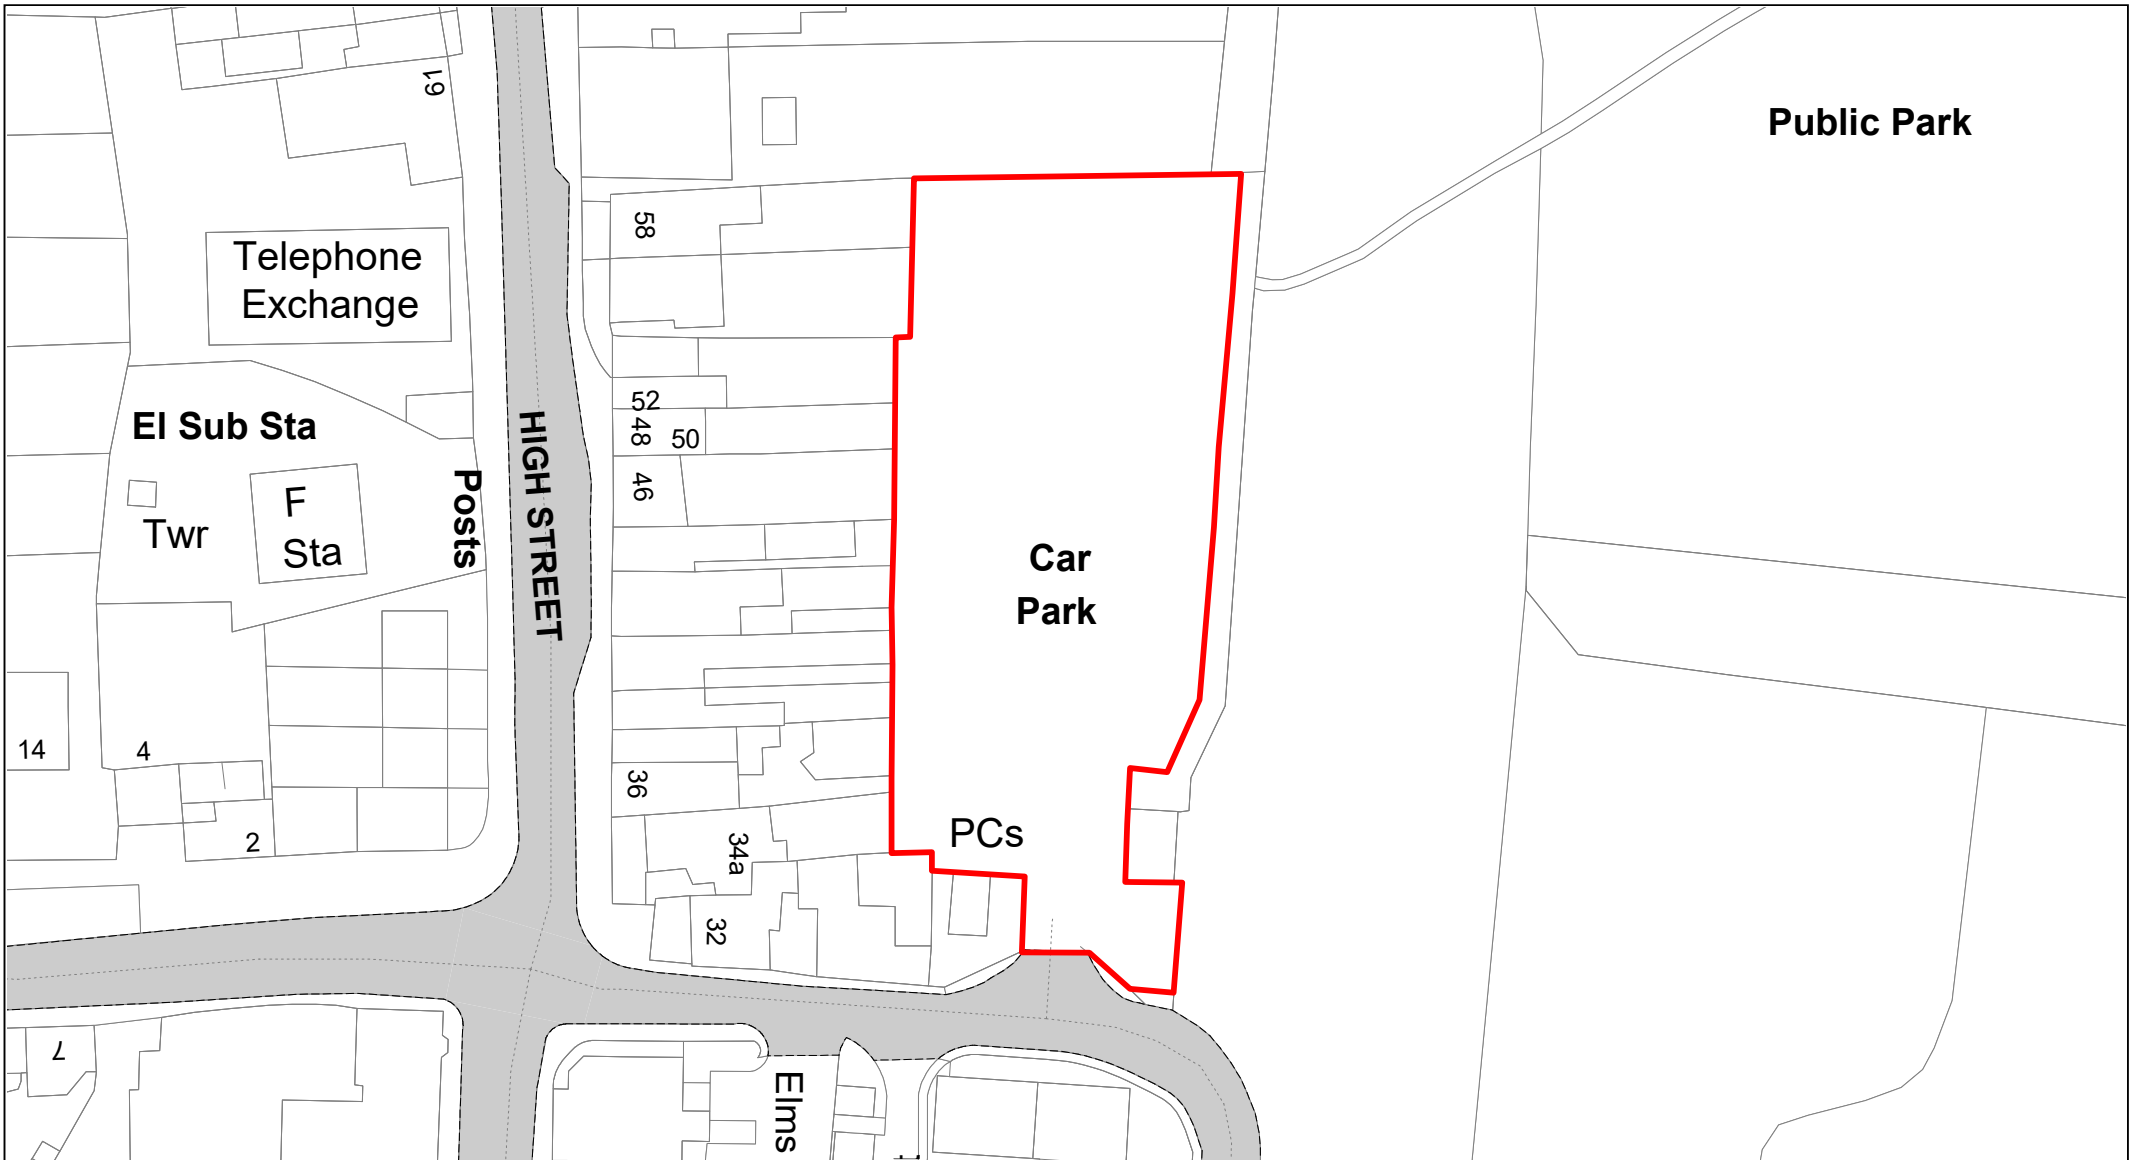

**Buckinghamshire
Council**

Market Square

© Crown copyright. All rights reserved
Buckinghamshire Council
Licence No. 100021529 2020

SCALE	1 : 750
DATE	19/02/2021
DRAWING No.	019
DRAWN BY	BOM
REVISION No.	001