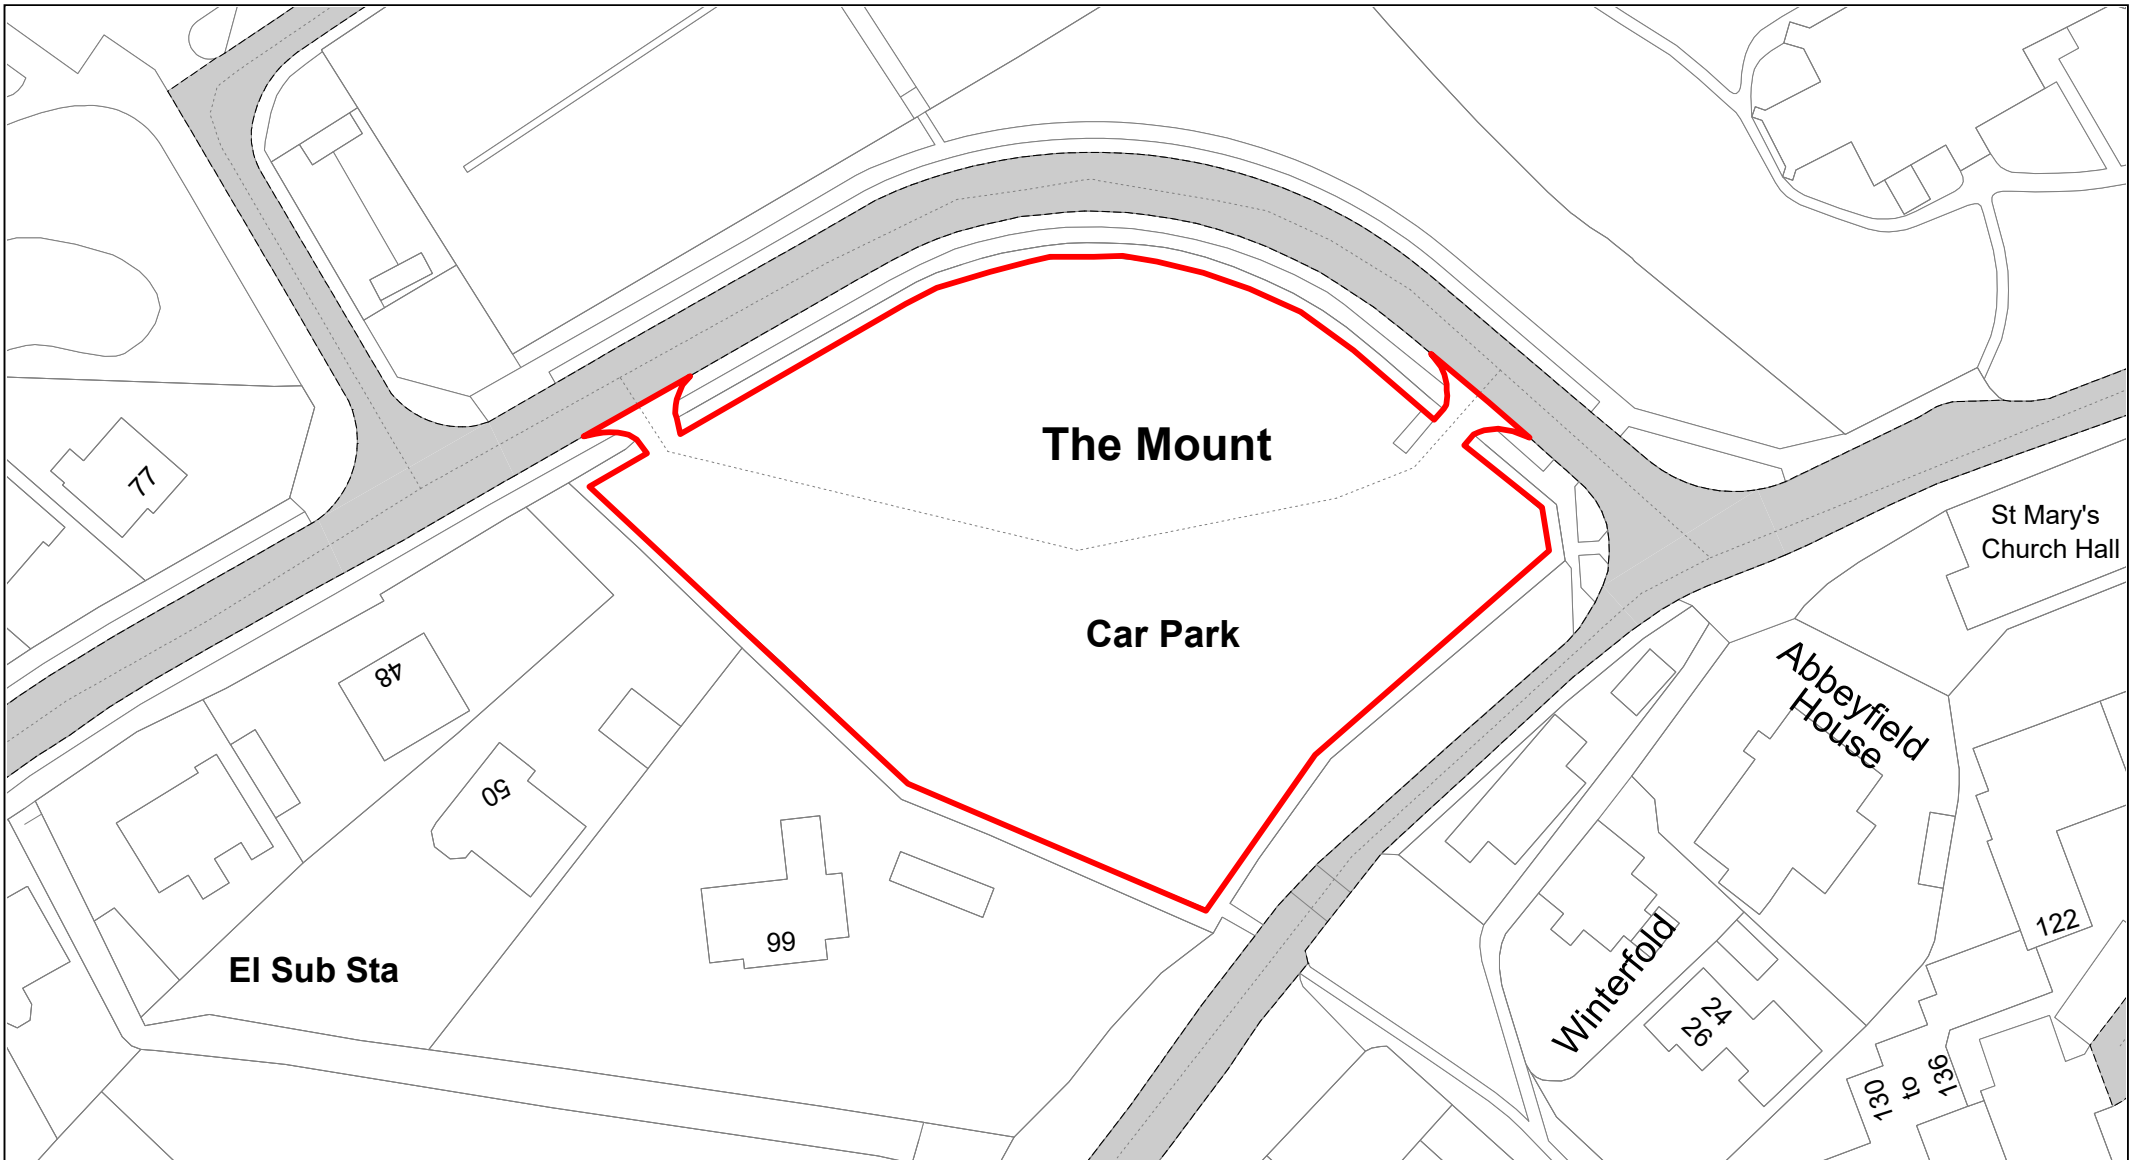

Buckinghamshire Council

The Mount

© Crown copyright. All rights reserved
Buckinghamshire Council
Licence No. 100021529 2020

SCALE	1 : 750
DATE	19/02/2021
DRAWING No.	040
DRAWN BY	BOM
REVISION No.	001