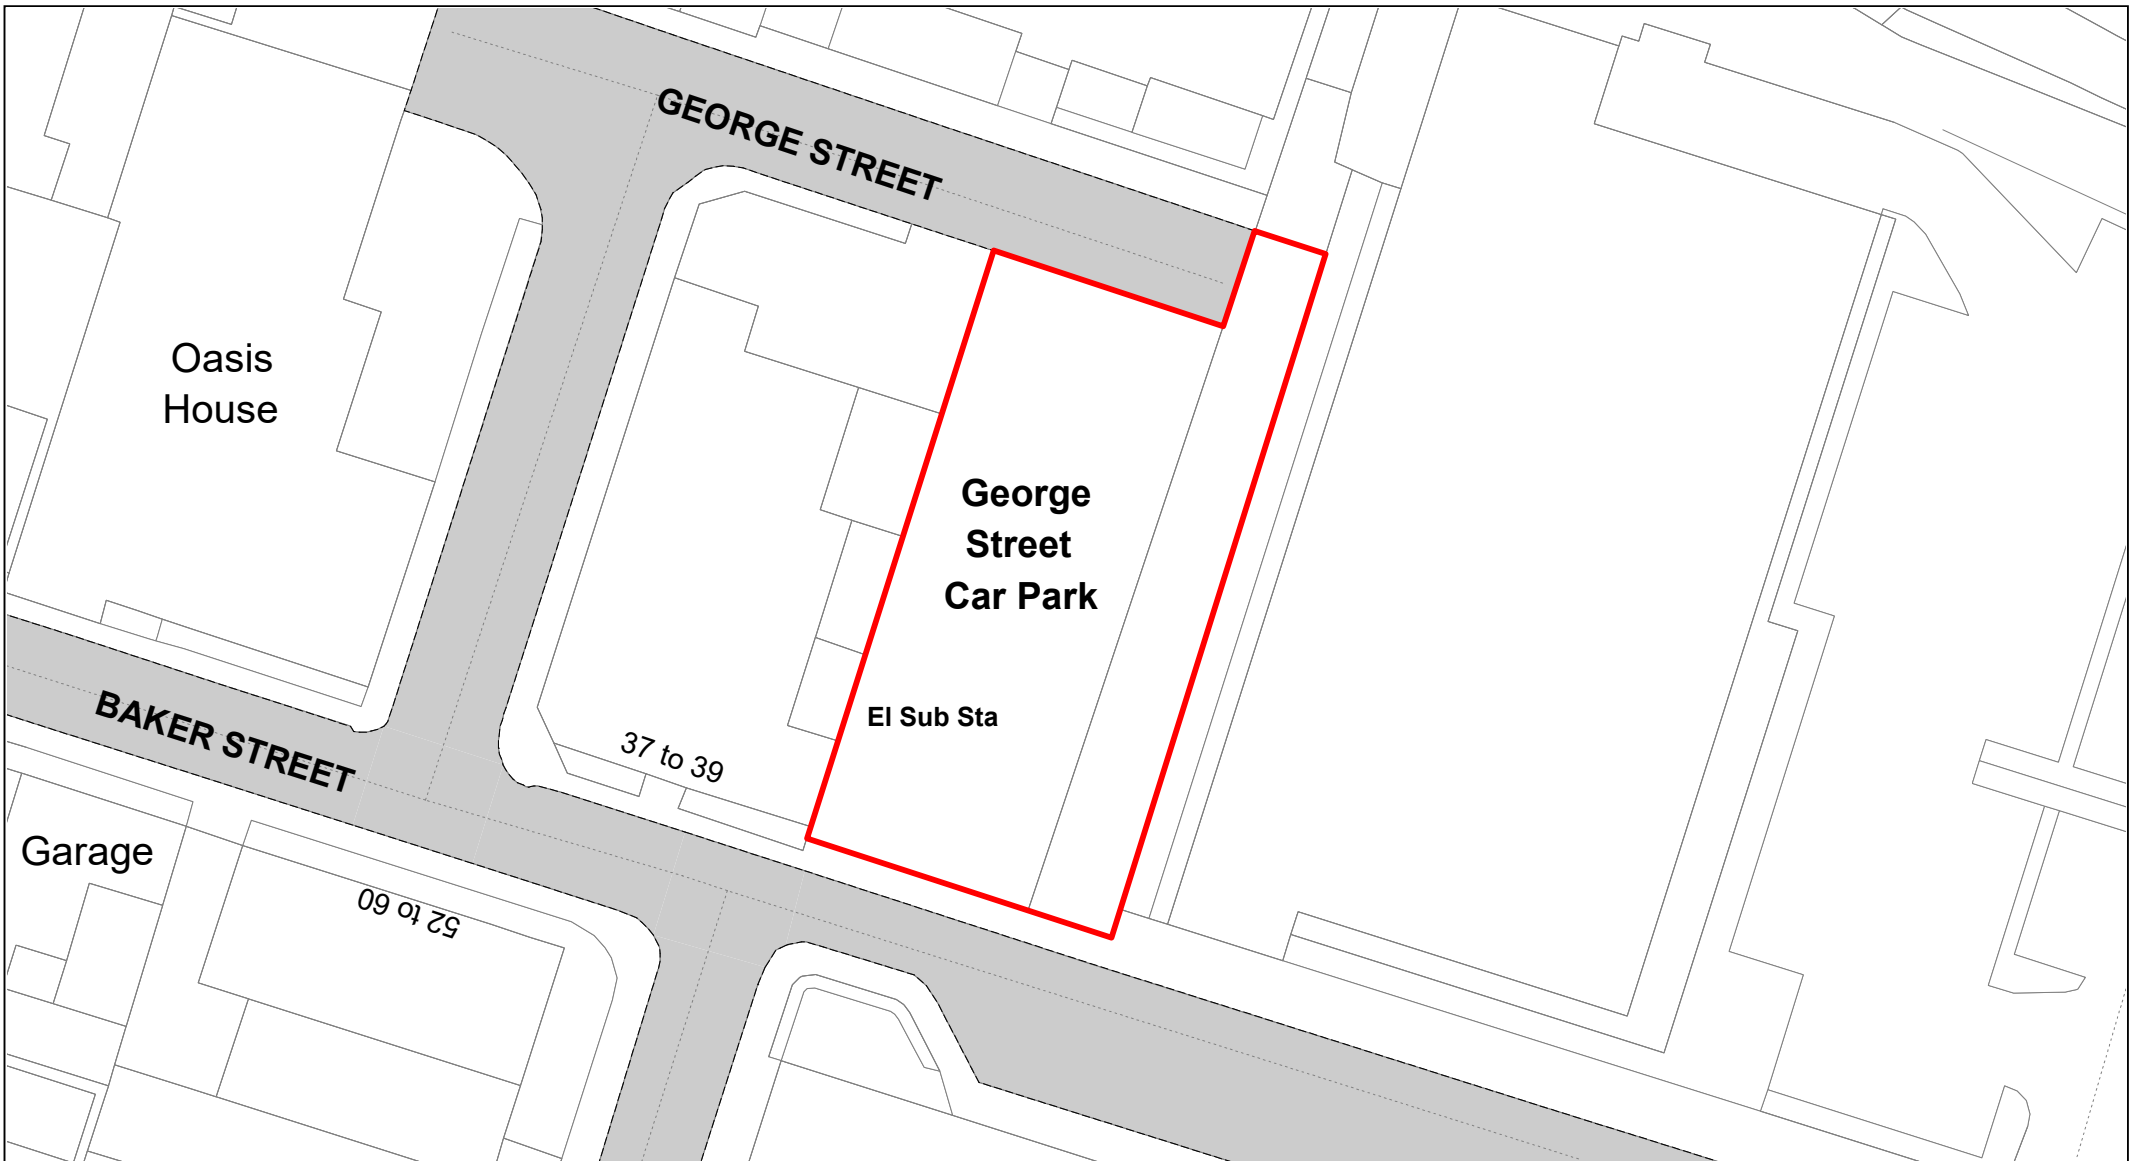

George Street

© Crown copyright. All rights reserved
Buckinghamshire Council
Licence No. 100021529 2020

SCALE	1 : 500
DATE	19/02/2021
DRAWING No.	029
DRAWN BY	BOM
REVISION No.	001