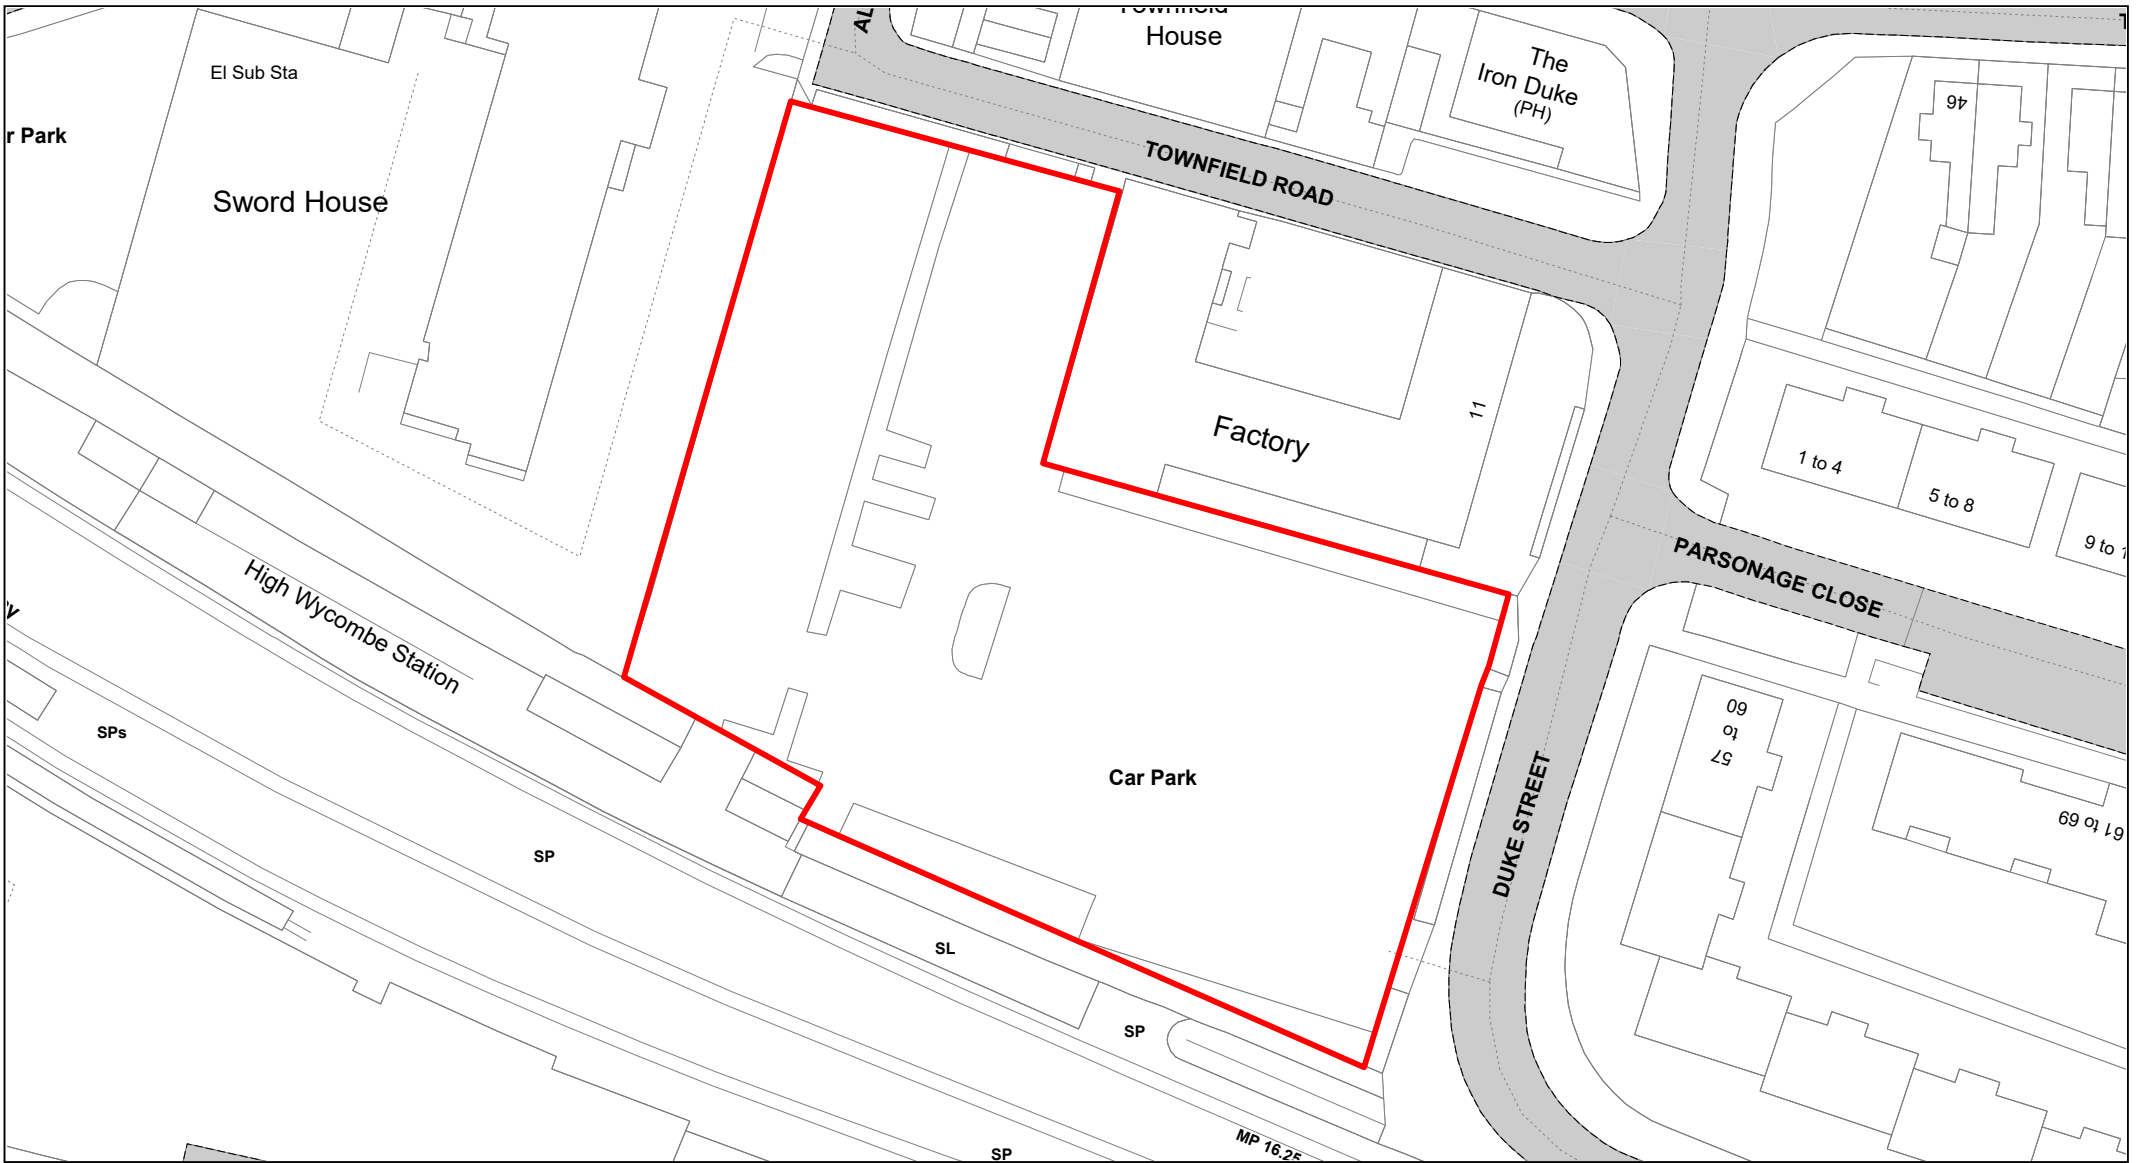

**Buckinghamshire
Council**

Duke Street

© Crown copyright. All rights reserved
Buckinghamshire Council
Licence No. 100021529 2020

SCALE	1 : 750
DATE	19/02/2021
DRAWING No.	025
DRAWN BY	BOM
REVISION No.	001