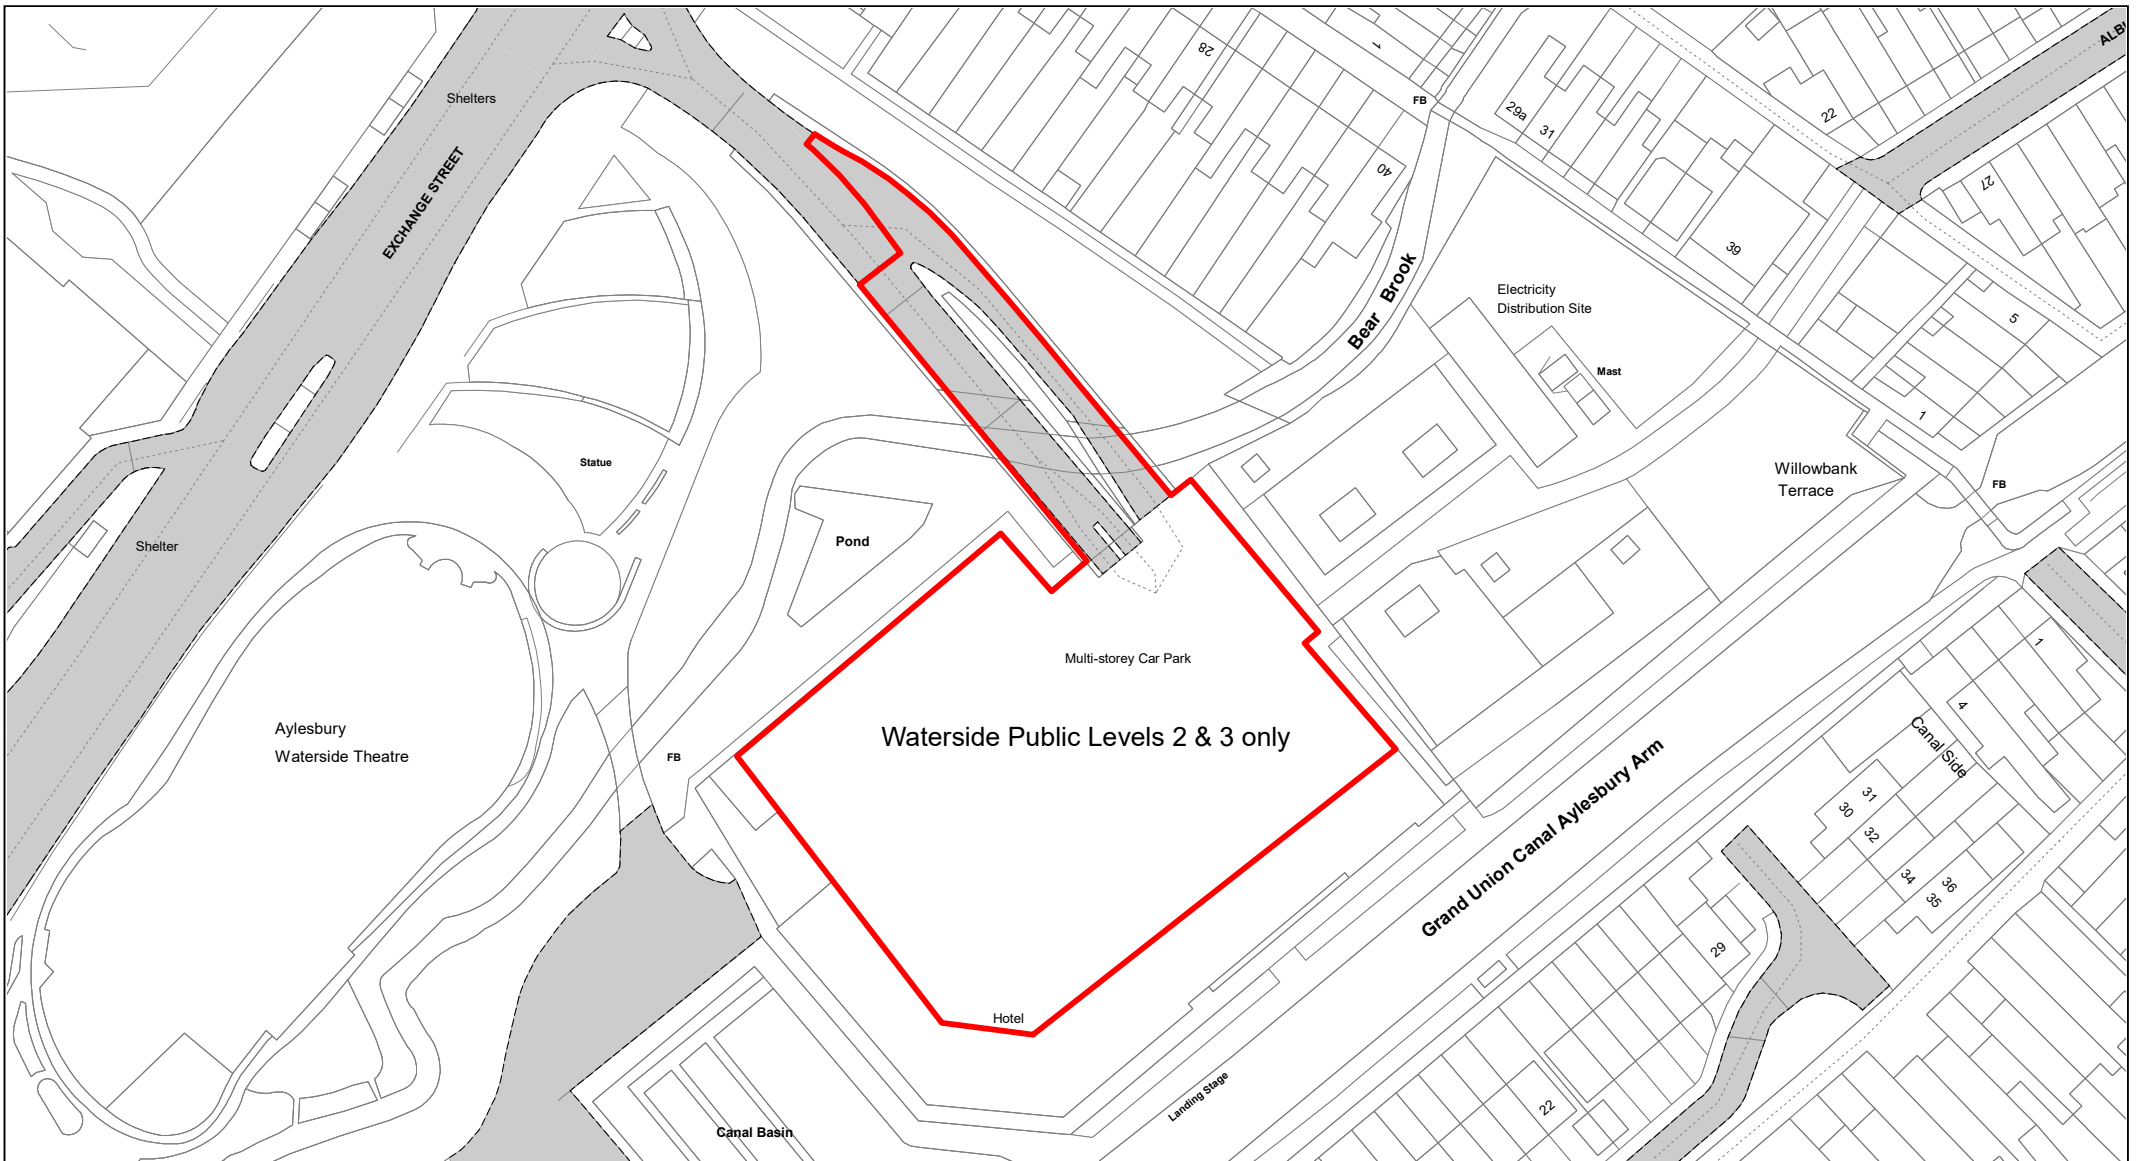

SCALE	1 : 1000
DATE	19/02/2021
DRAWING No.	003
DRAWN BY	BOM
REVISION No.	001

Buckingham Street (Coopers Yard)

© Crown copyright. All rights reserved
 Buckinghamshire Council
 Licence No. 100021529 2020

SCALE	1 : 750
DATE	19/02/2021
DRAWING No.	004
DRAWN BY	BOM
REVISION No.	001