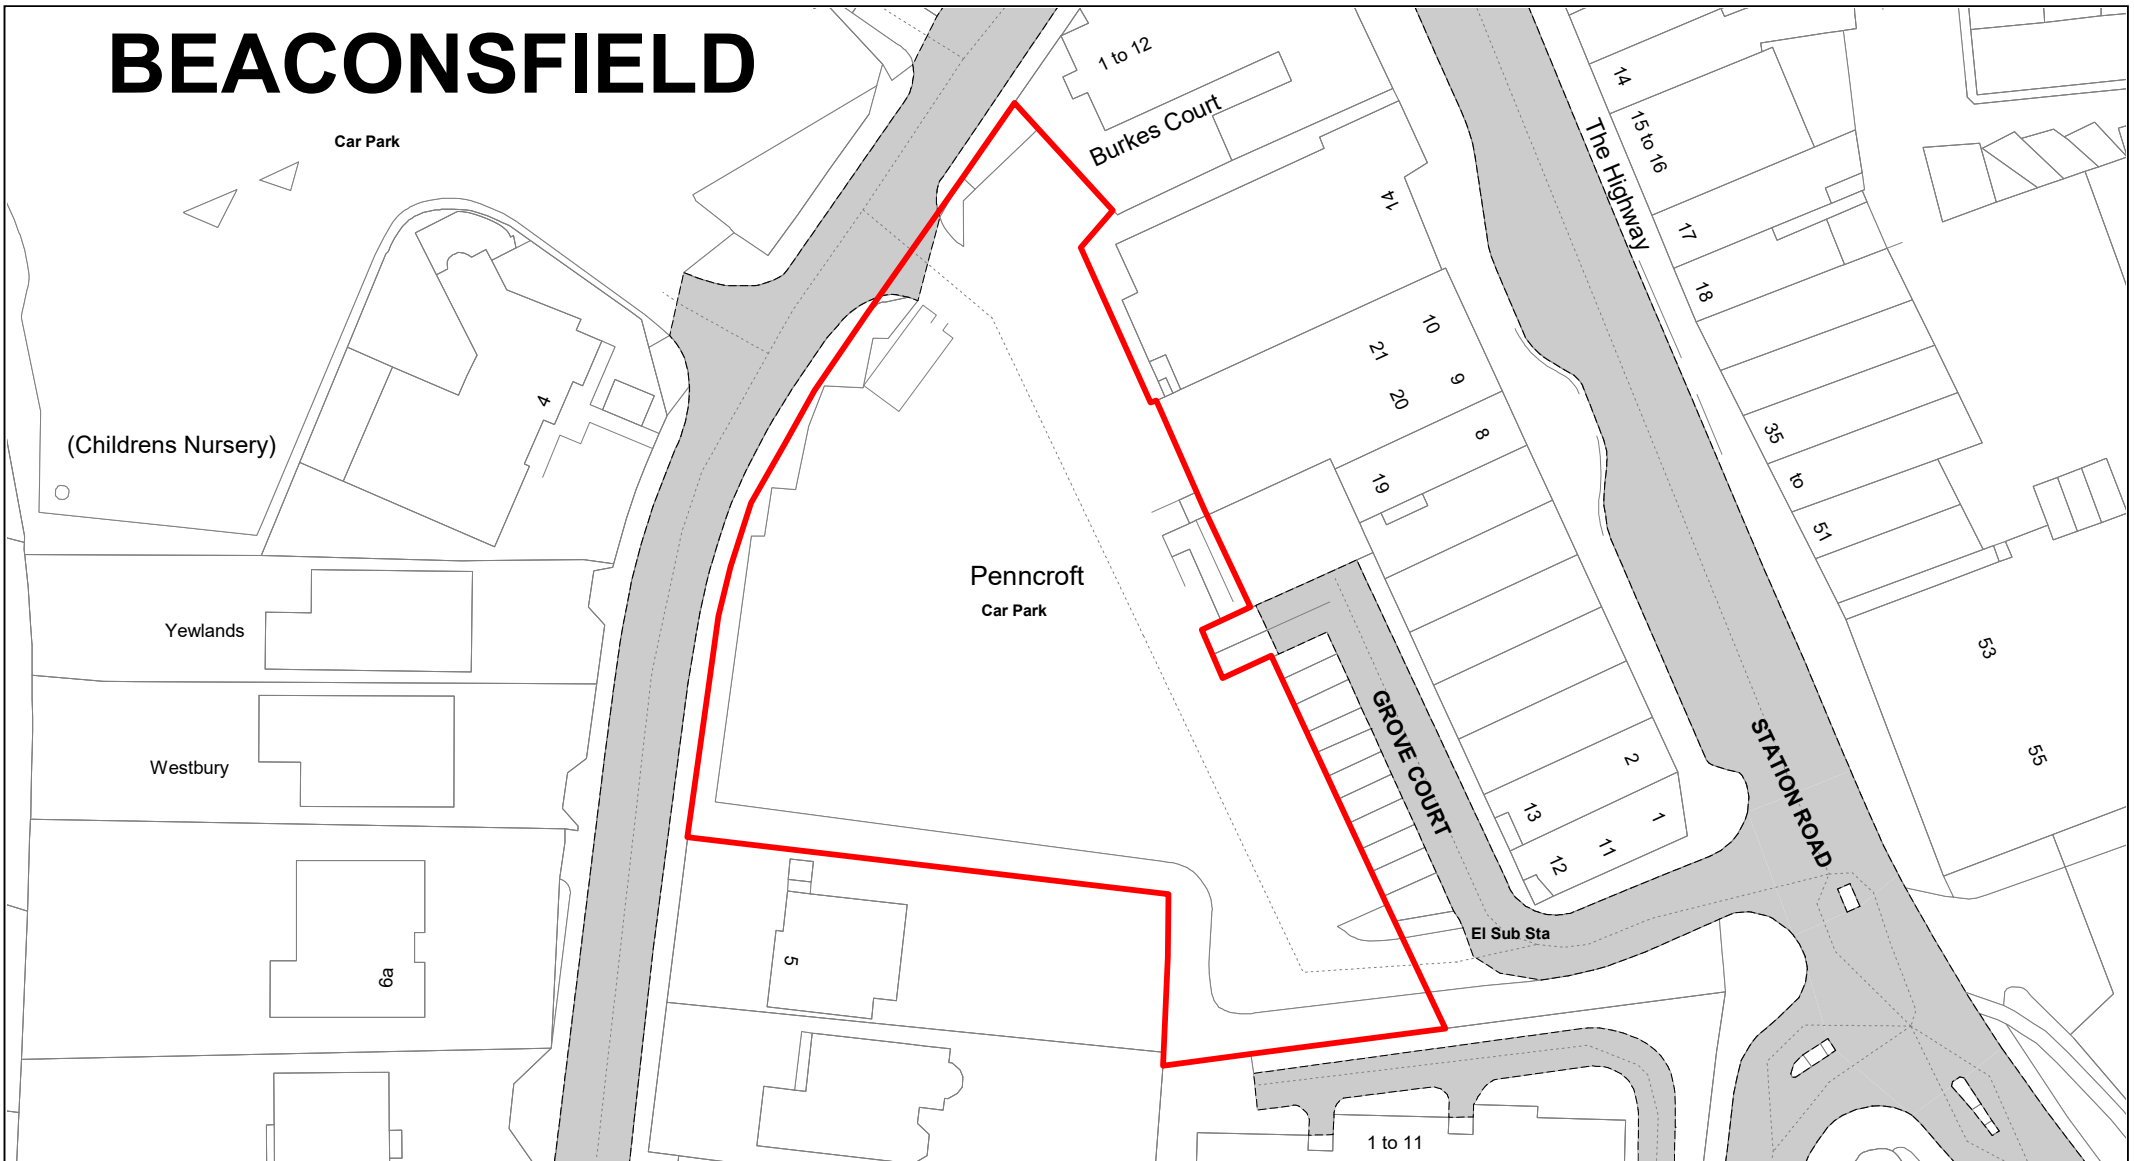

BEACONSFIELD

Penncroft, Burkes Road

© Crown copyright. All rights reserved
Buckinghamshire Council
Licence No. 100021529 2020

SCALE	1 : 750
DATE	19/02/2021
DRAWING No.	082
DRAWN BY	BOM
REVISION No.	001