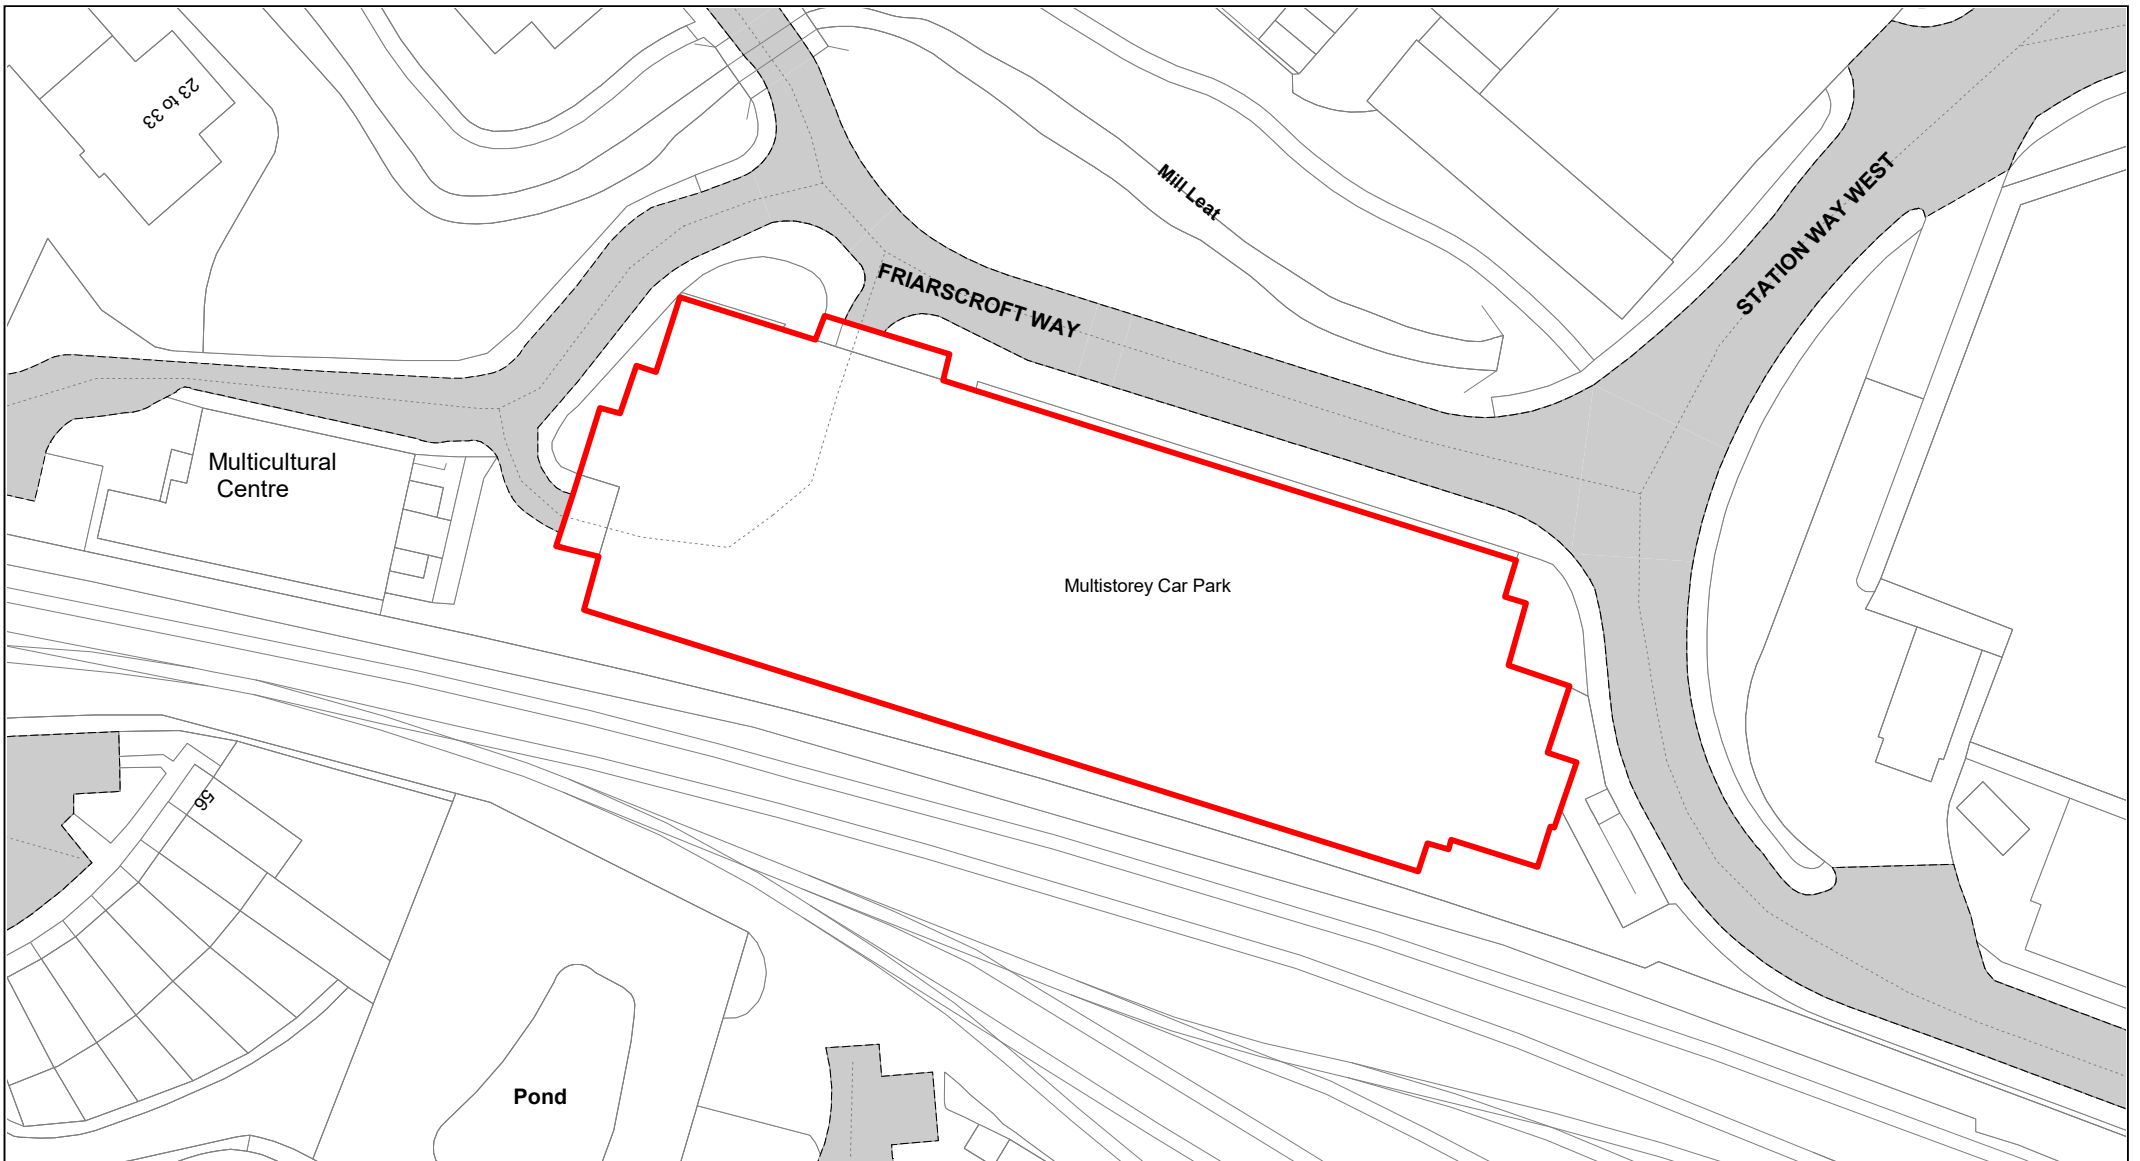

SCALE	1 : 500
DATE	19/02/2021
DRAWING No.	007
DRAWN BY	BOM
REVISION No.	001

Whitehall Street

© Crown copyright. All rights reserved
 Buckinghamshire Council
 Licence No. 100021529 2020

SCALE	1 : 500
DATE	19/02/2021
DRAWING No.	009
DRAWN BY	BOM
REVISION No.	001