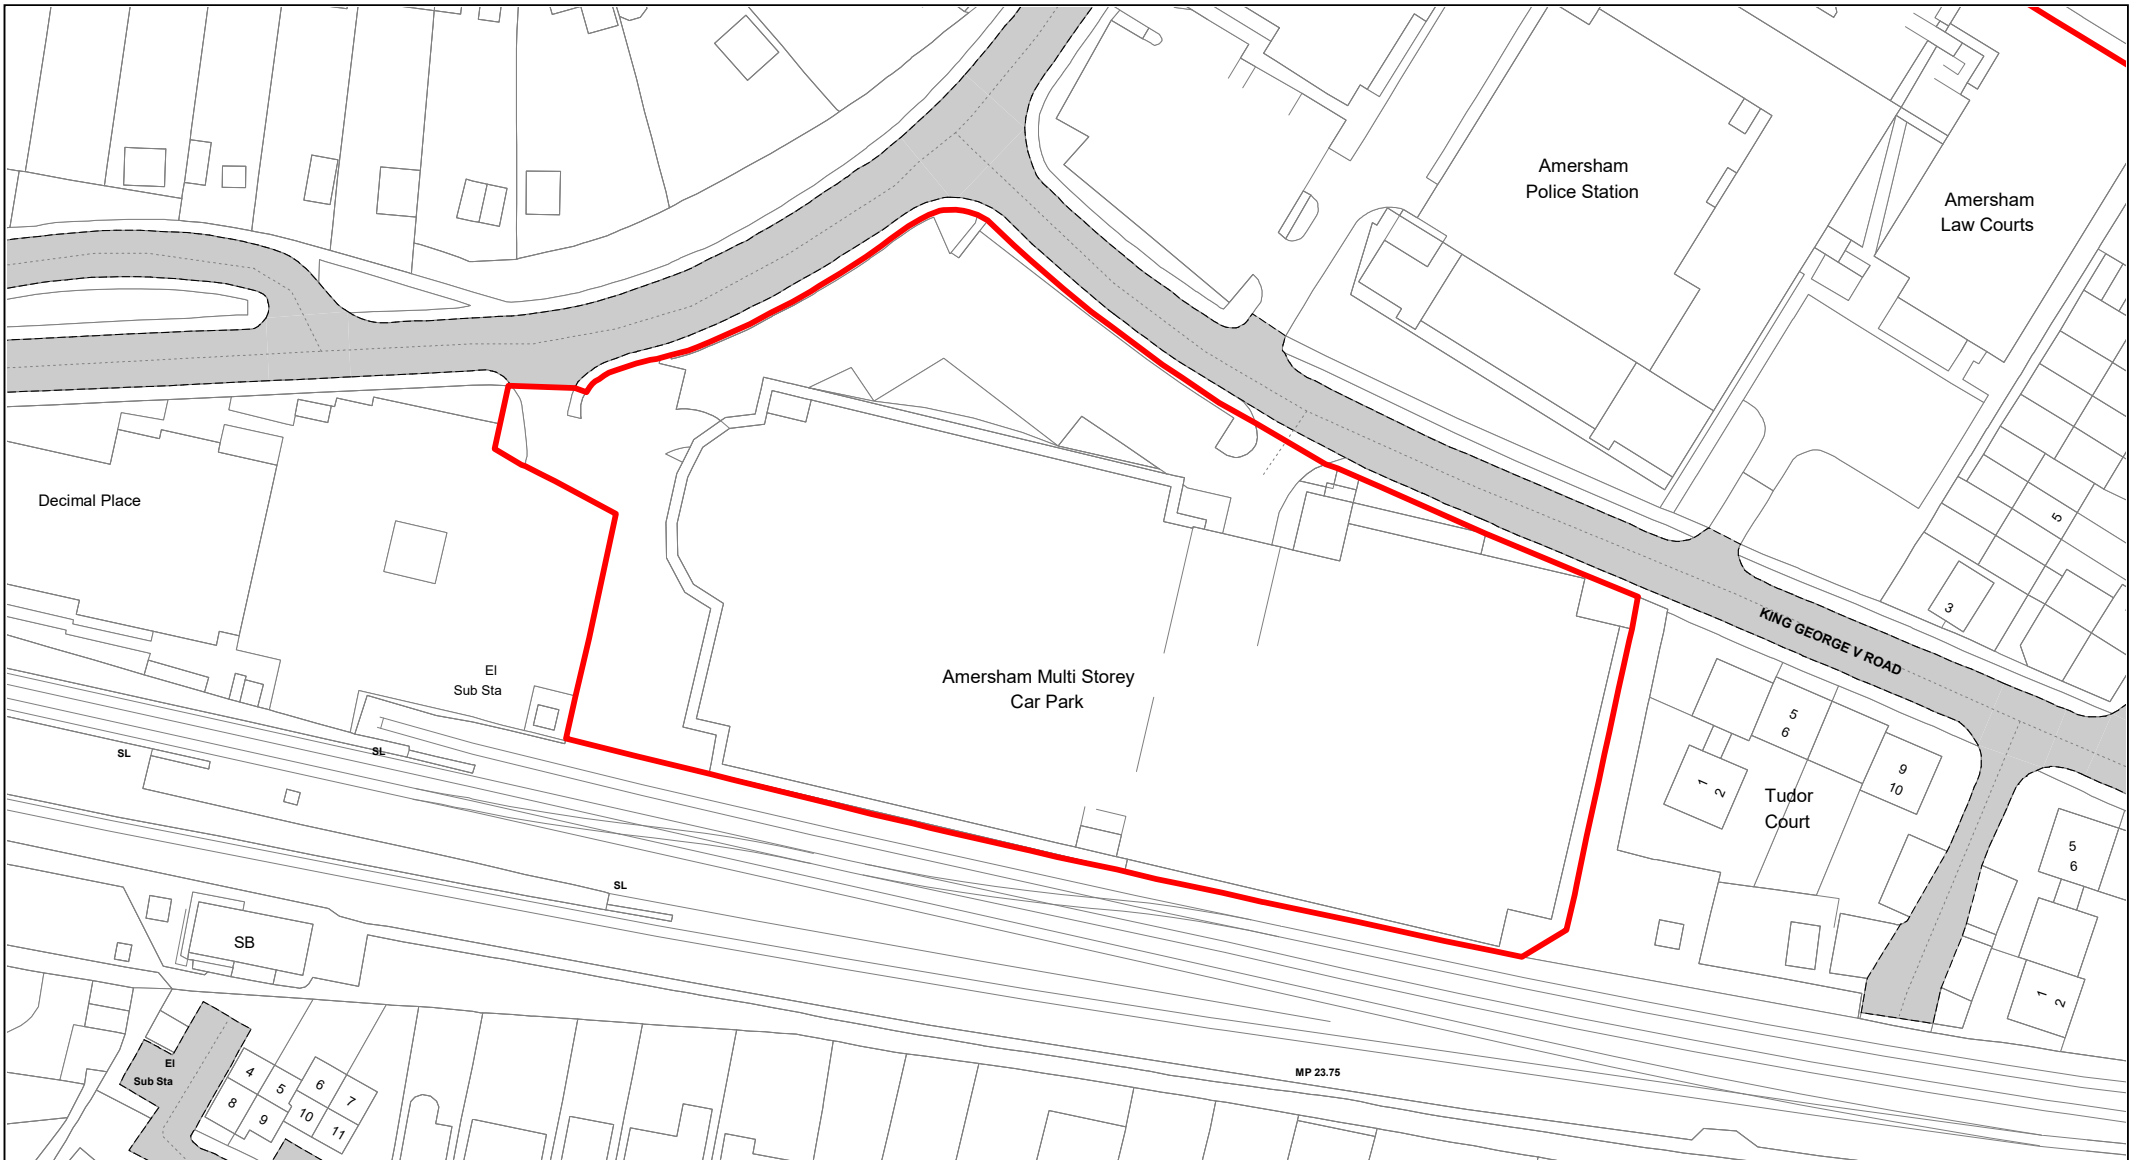

SCALE	1 : 1750
DATE	22/12/2023
DRAWING No.	061
DRAWN BY	IT
REVISION No.	002

Handy Cross Hub Park and Ride

© Crown copyright. All rights reserved
 Buckinghamshire Council
 Licence No. 100021529 2020

SCALE	1 : 1000
DATE	19/02/2021
DRAWING No.	062
DRAWN BY	BOM
REVISION No.	001