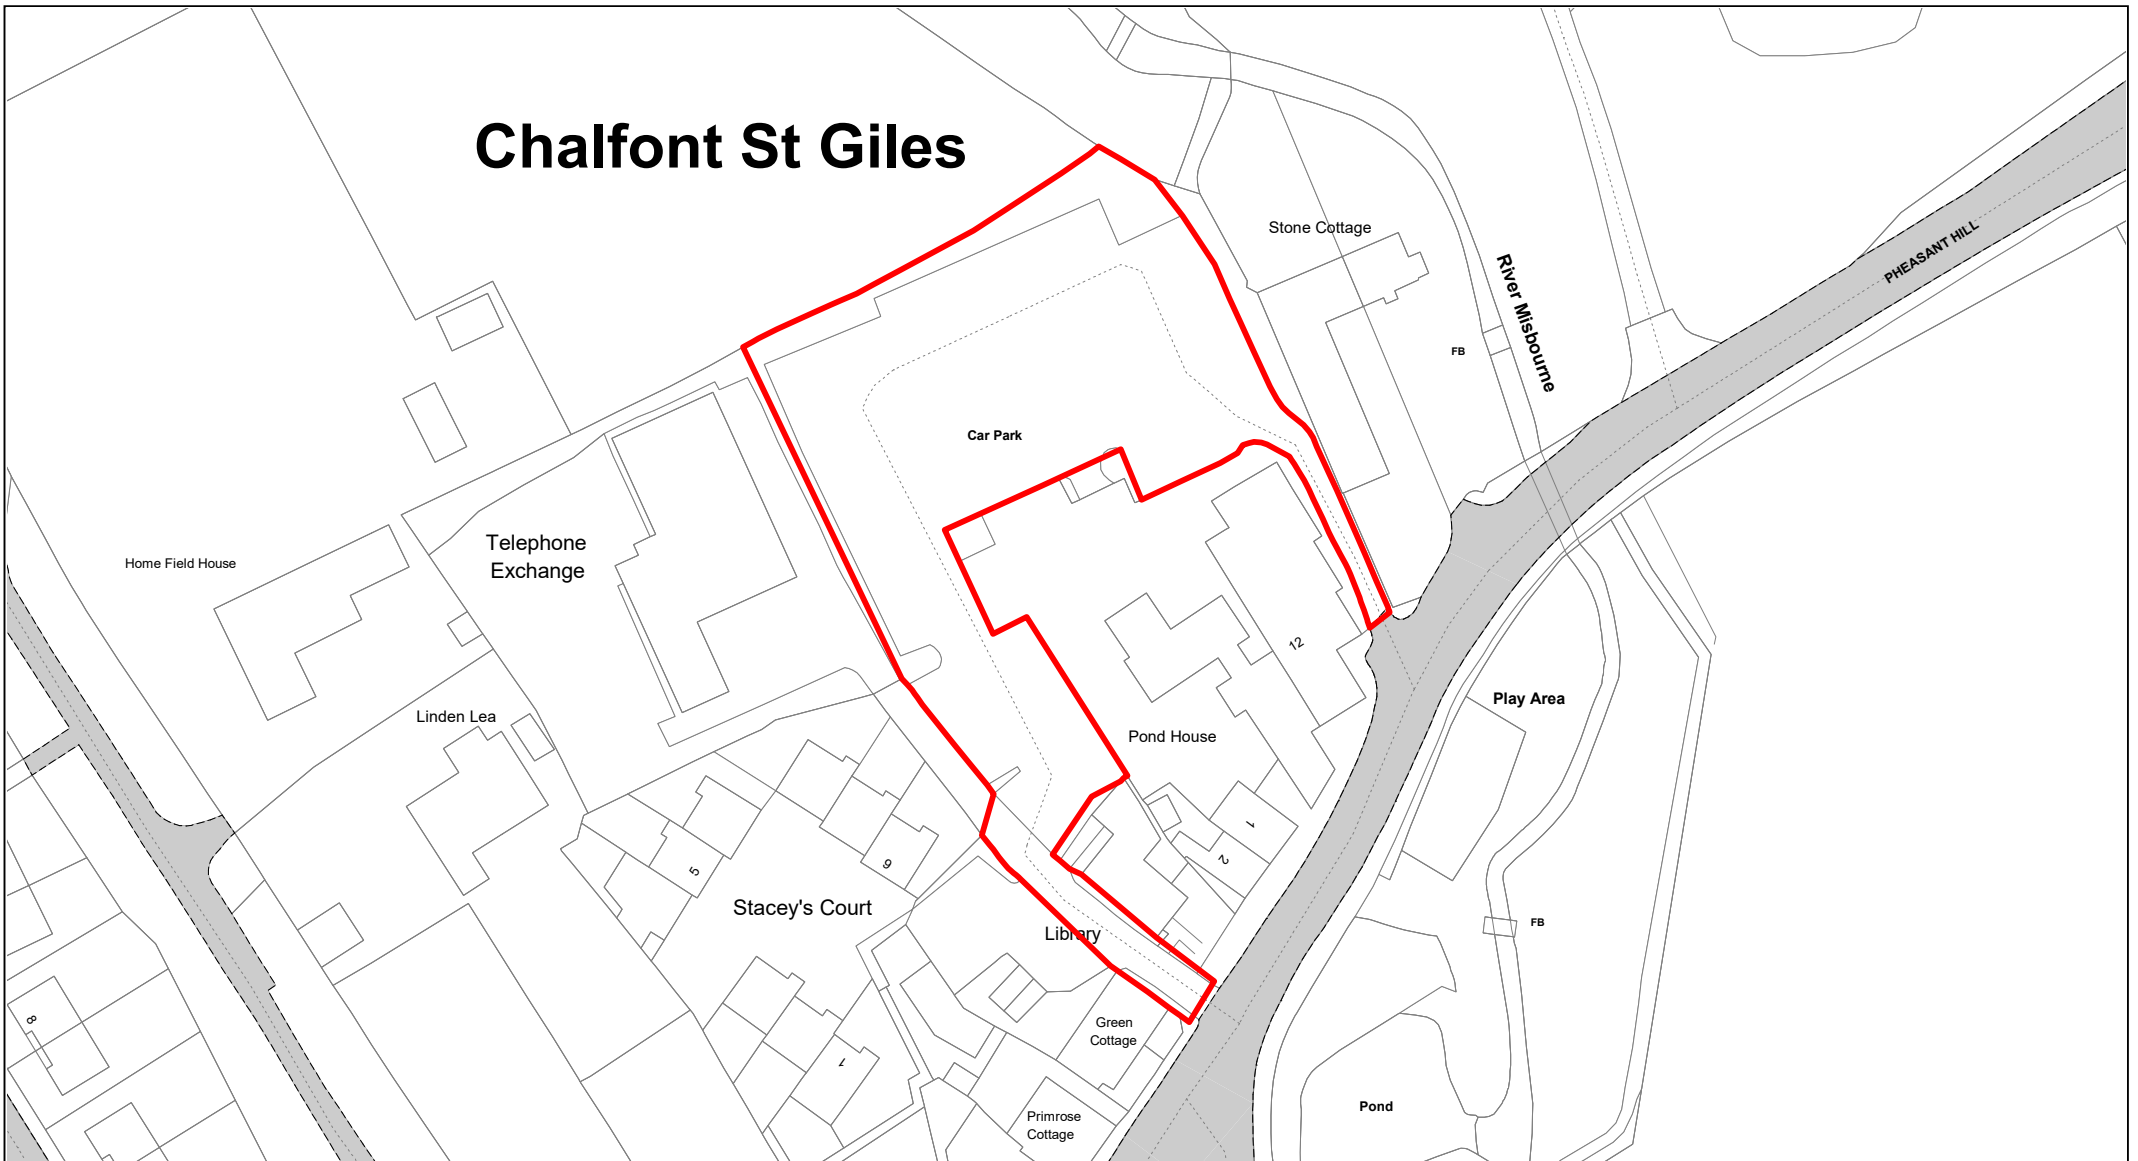

Chalfont St Giles

Blizzards Yard

© Crown copyright. All rights reserved
Buckinghamshire Council
Licence No. 100021529 2020

SCALE	1 : 1000
DATE	19/02/2021
DRAWING No.	069
DRAWN BY	BOM
REVISION No.	001