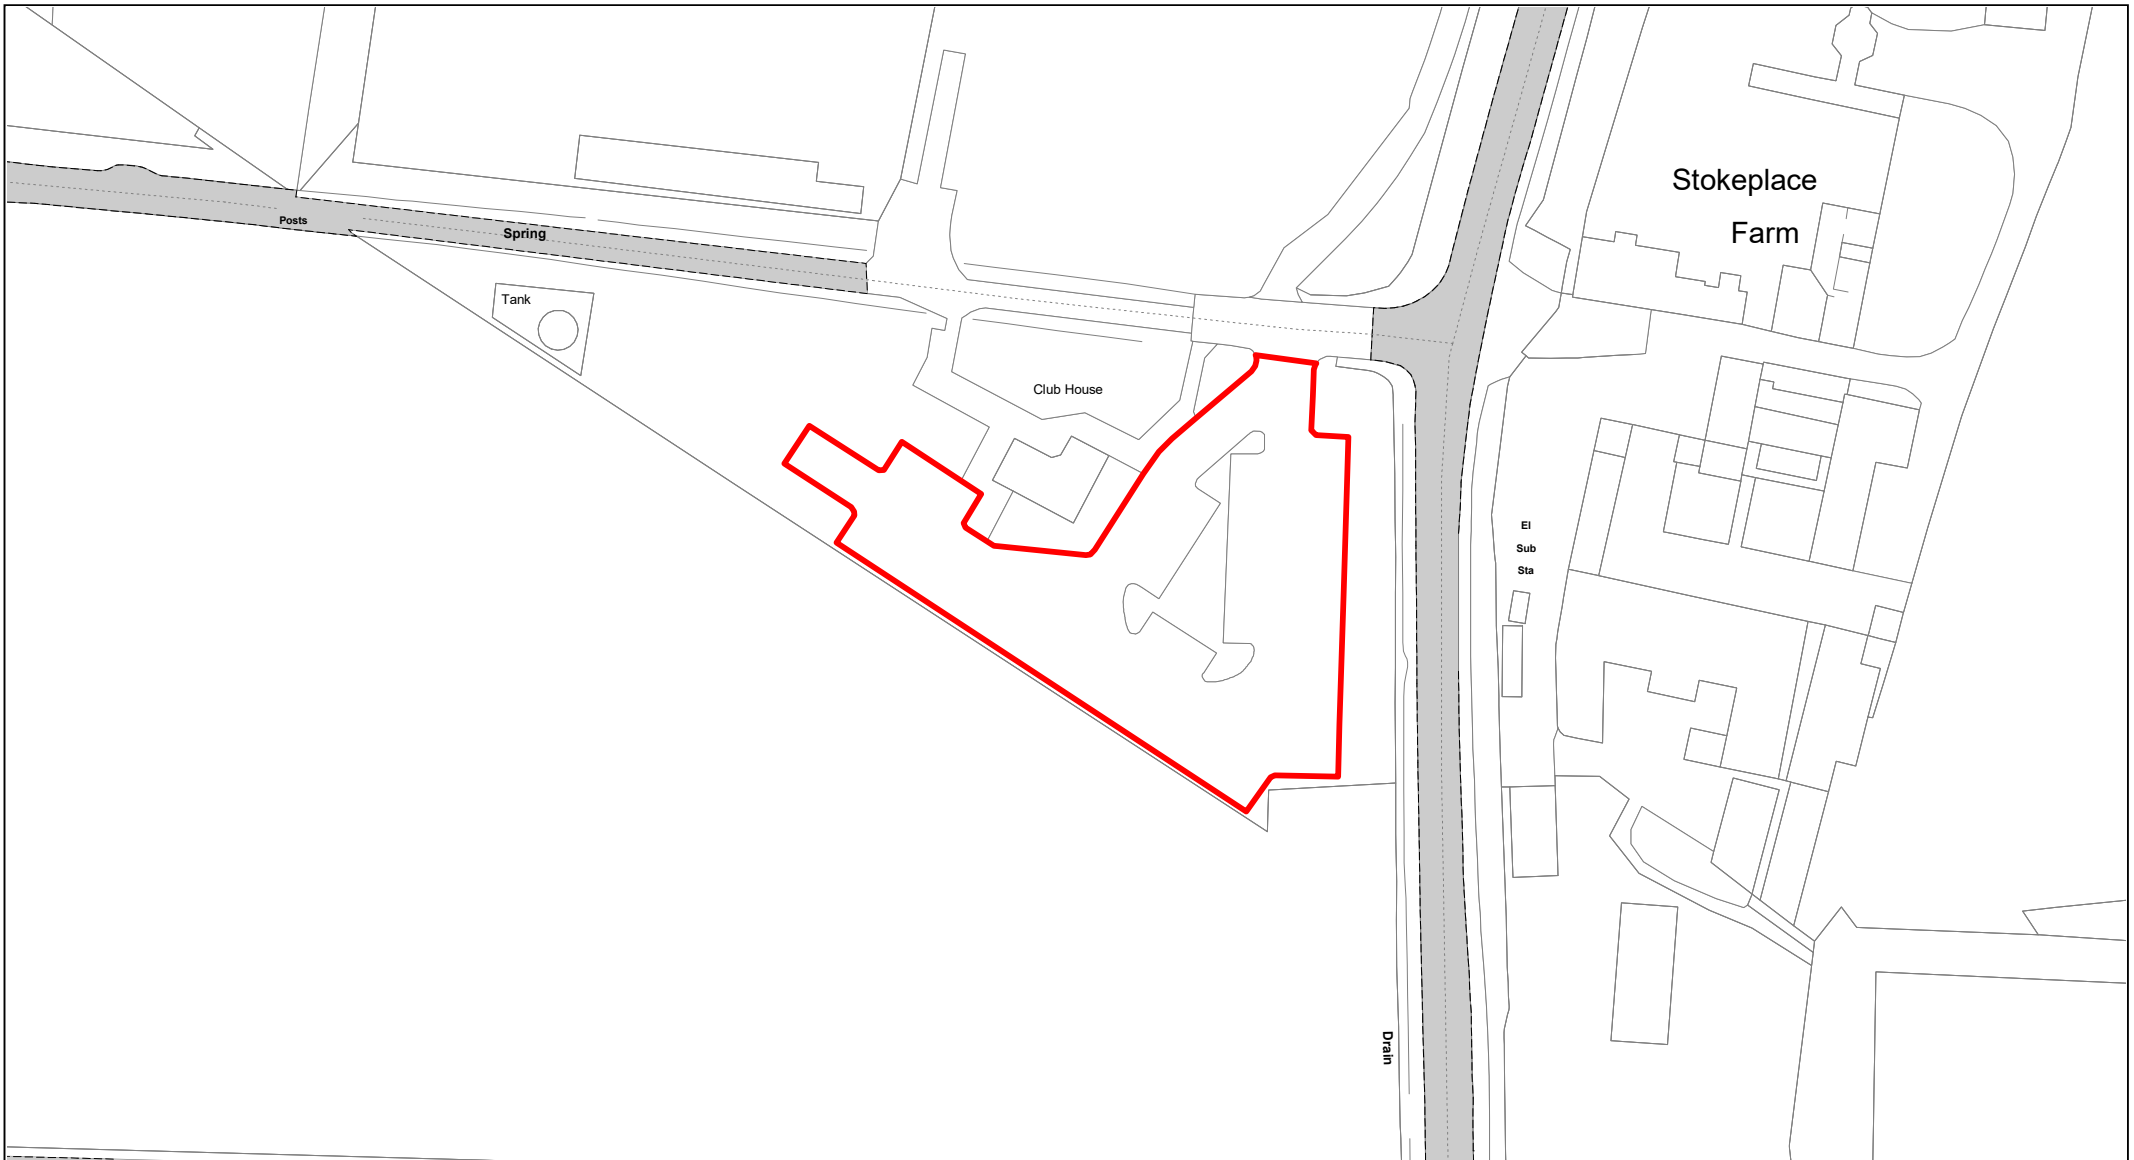

South Buckinghamshire Golf Academy

© Crown copyright. All rights reserved
Buckinghamshire Council
Licence No. 100021529 2020

SCALE	1 : 1000
DATE	19/02/2021
DRAWING No.	095
DRAWN BY	BOM
REVISION No.	001