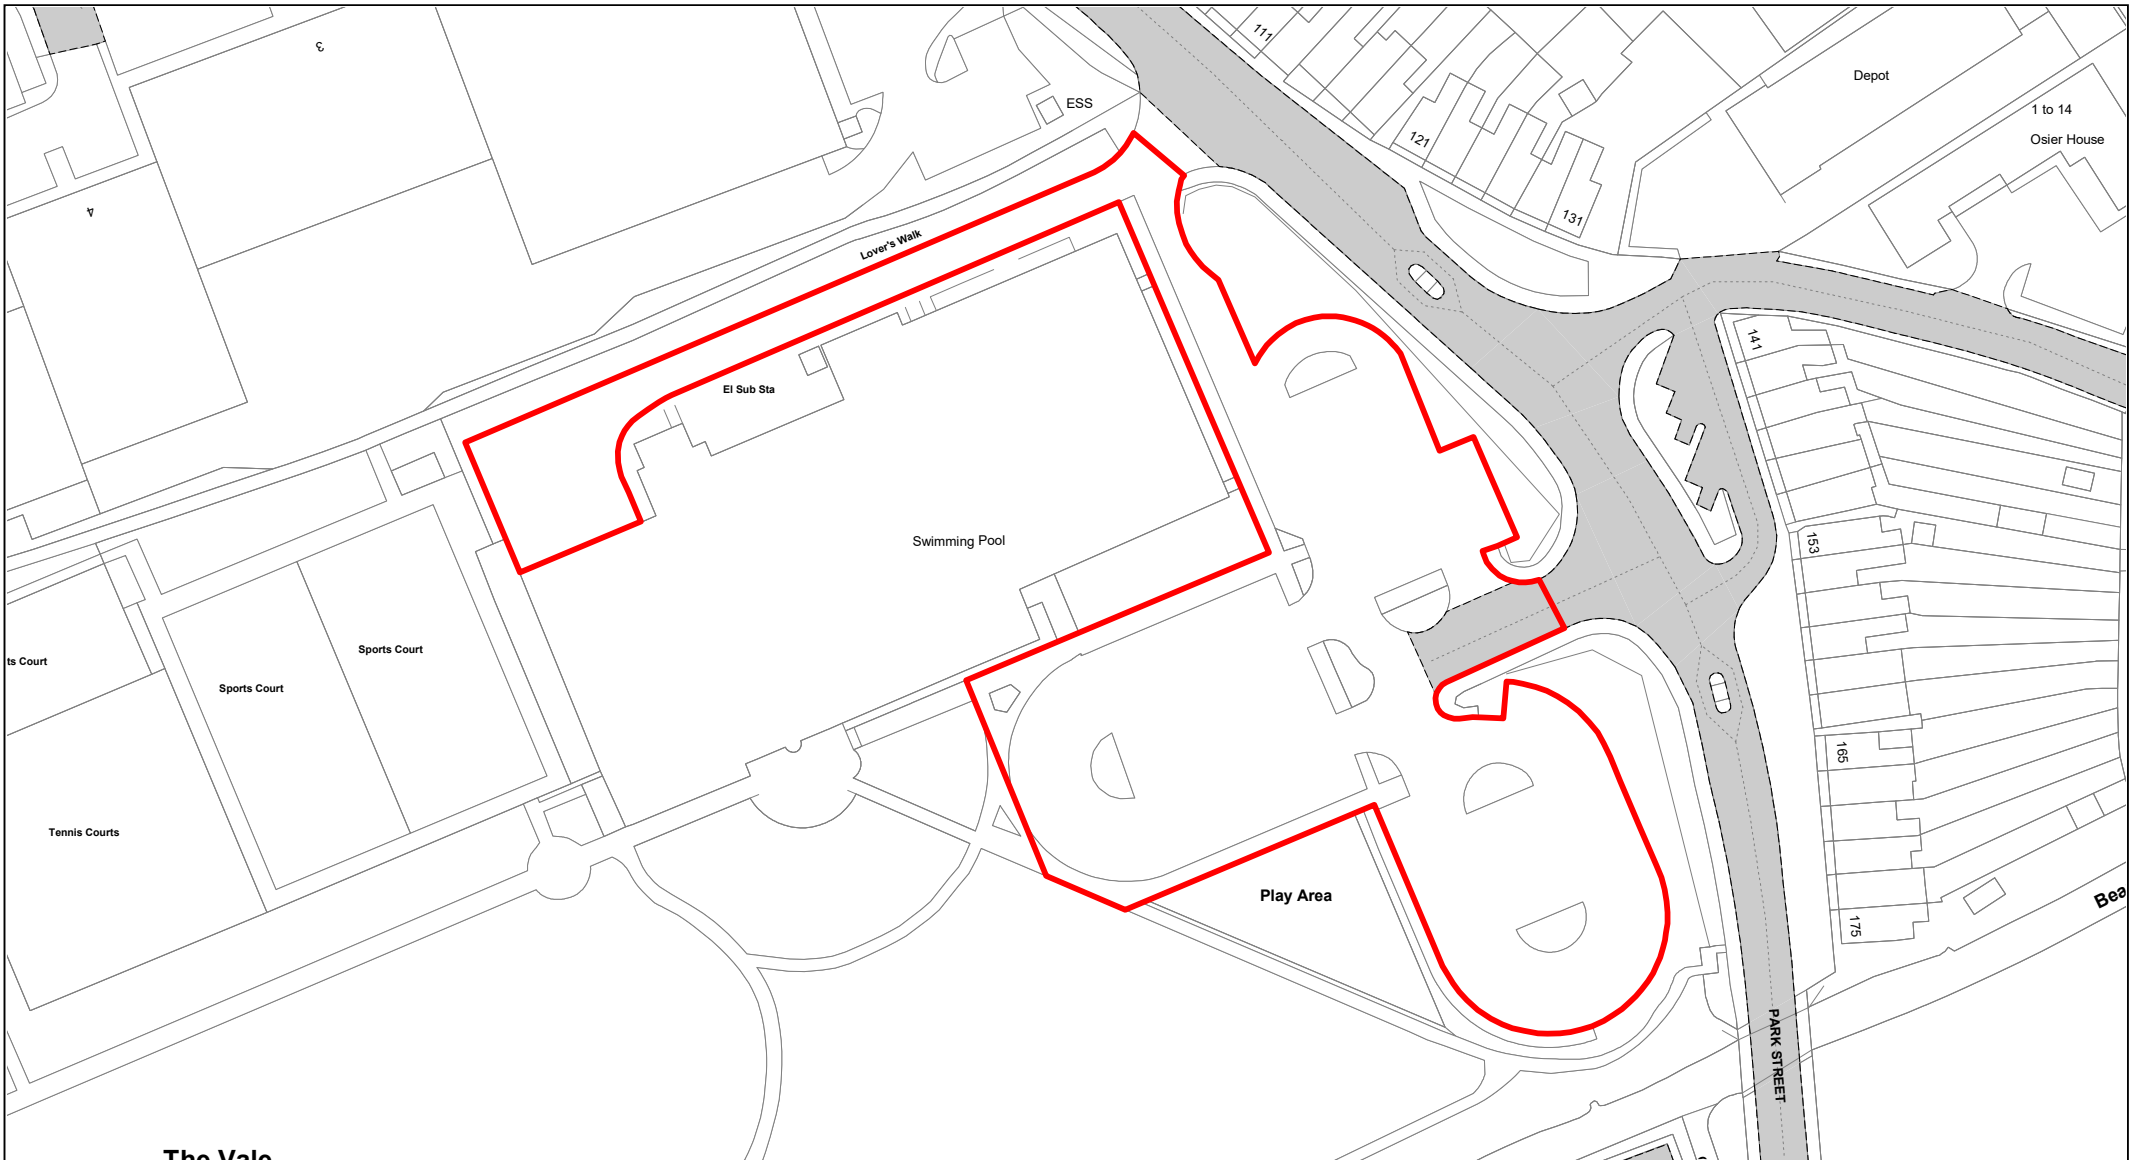

SCALE	1 : 500
DATE	19/02/2021
DRAWING No.	011
DRAWN BY	BOM
REVISION No.	001

Anchor Lane

© Crown copyright. All rights reserved
 Buckinghamshire Council
 Licence No. 100021529 2020

SCALE	1 : 500
DATE	19/02/2021
DRAWING No.	012
DRAWN BY	BOM
REVISION No.	001