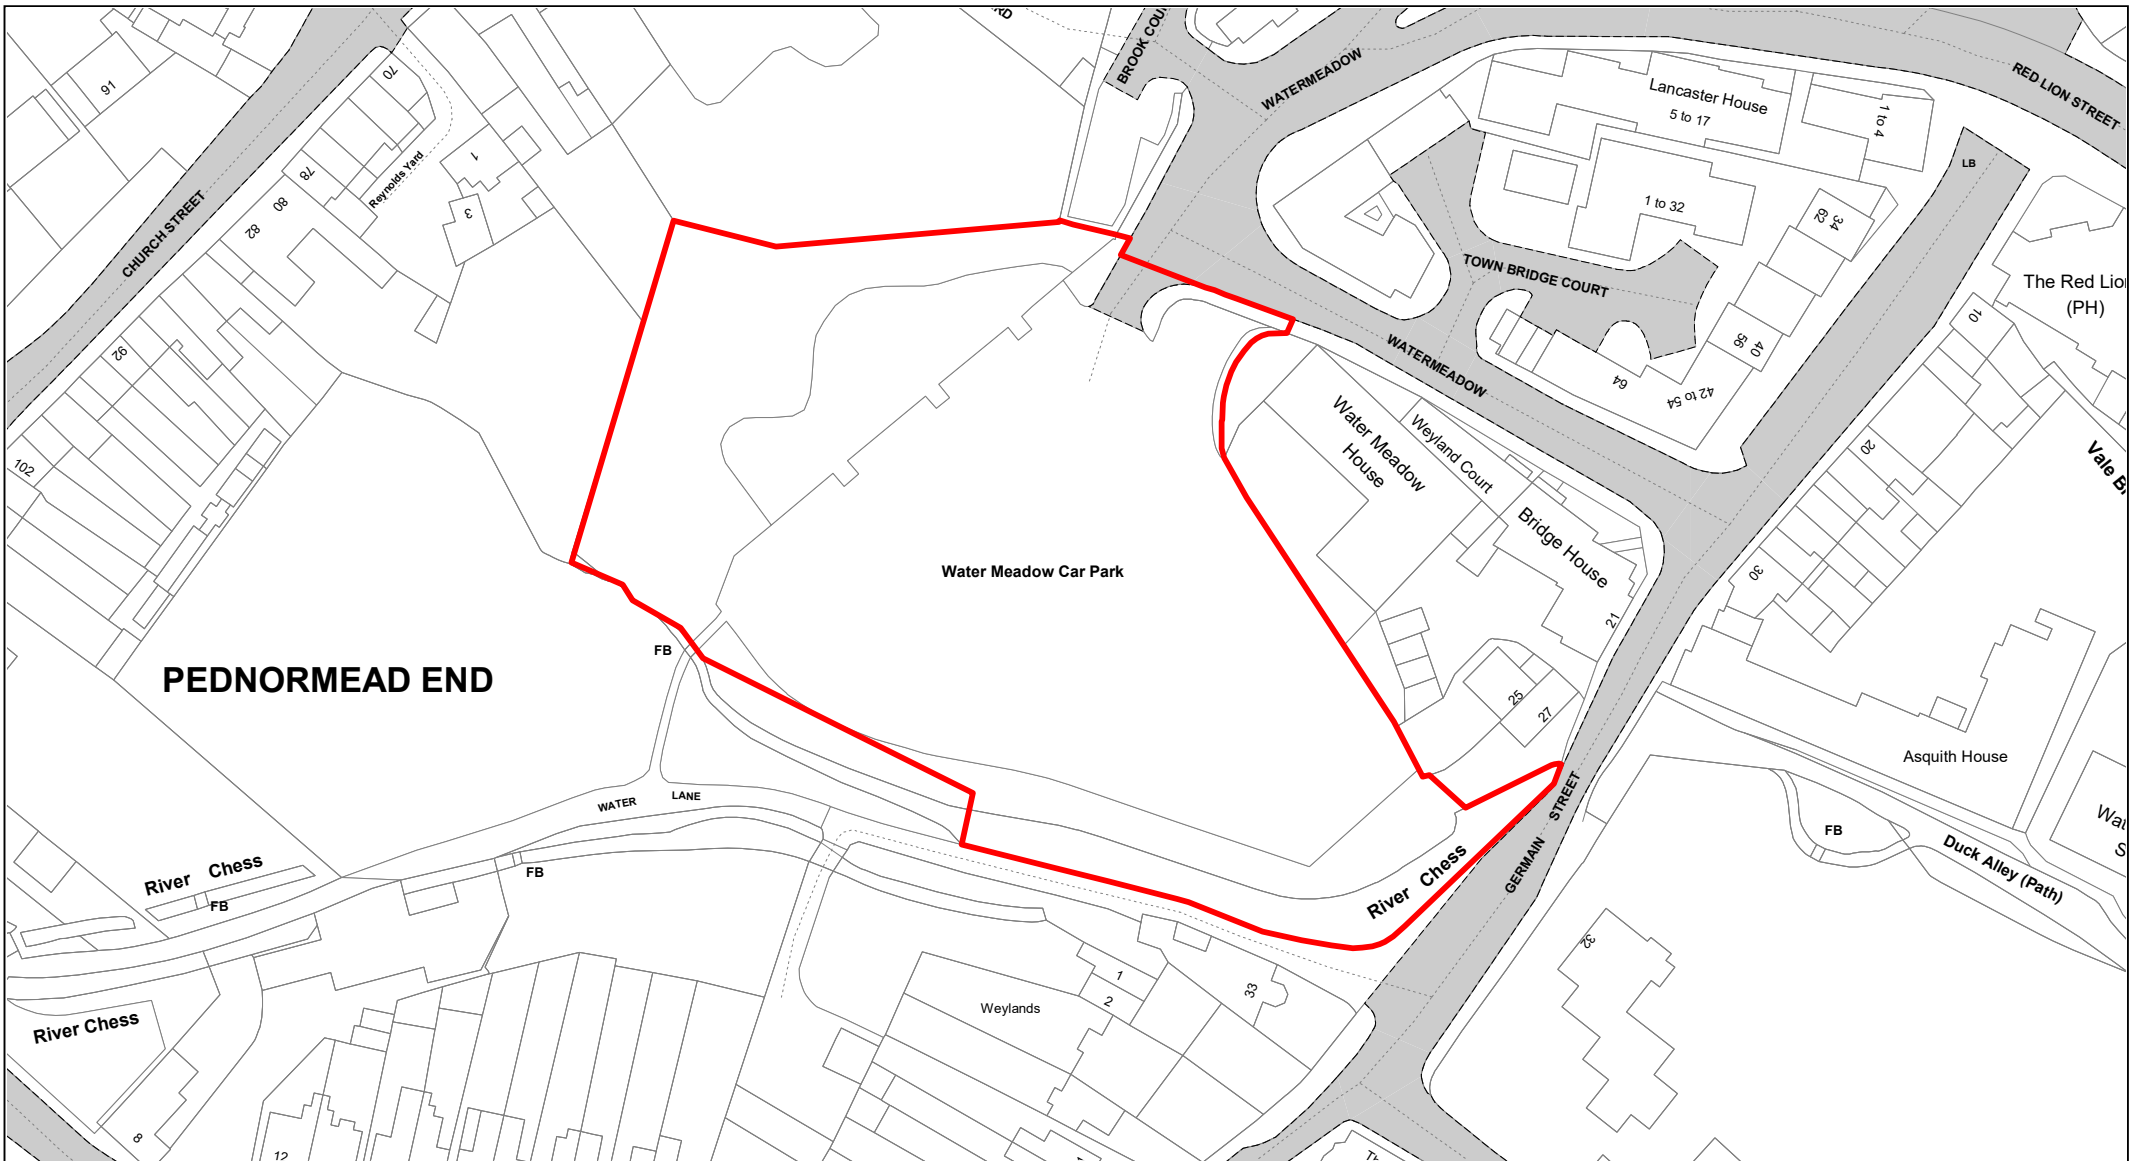

Water Meadow

© Crown copyright. All rights reserved
Buckinghamshire Council
Licence No. 100021529 2020

SCALE	1 : 1000
DATE	19/02/2021
DRAWING No.	077
DRAWN BY	BOM
REVISION No.	001