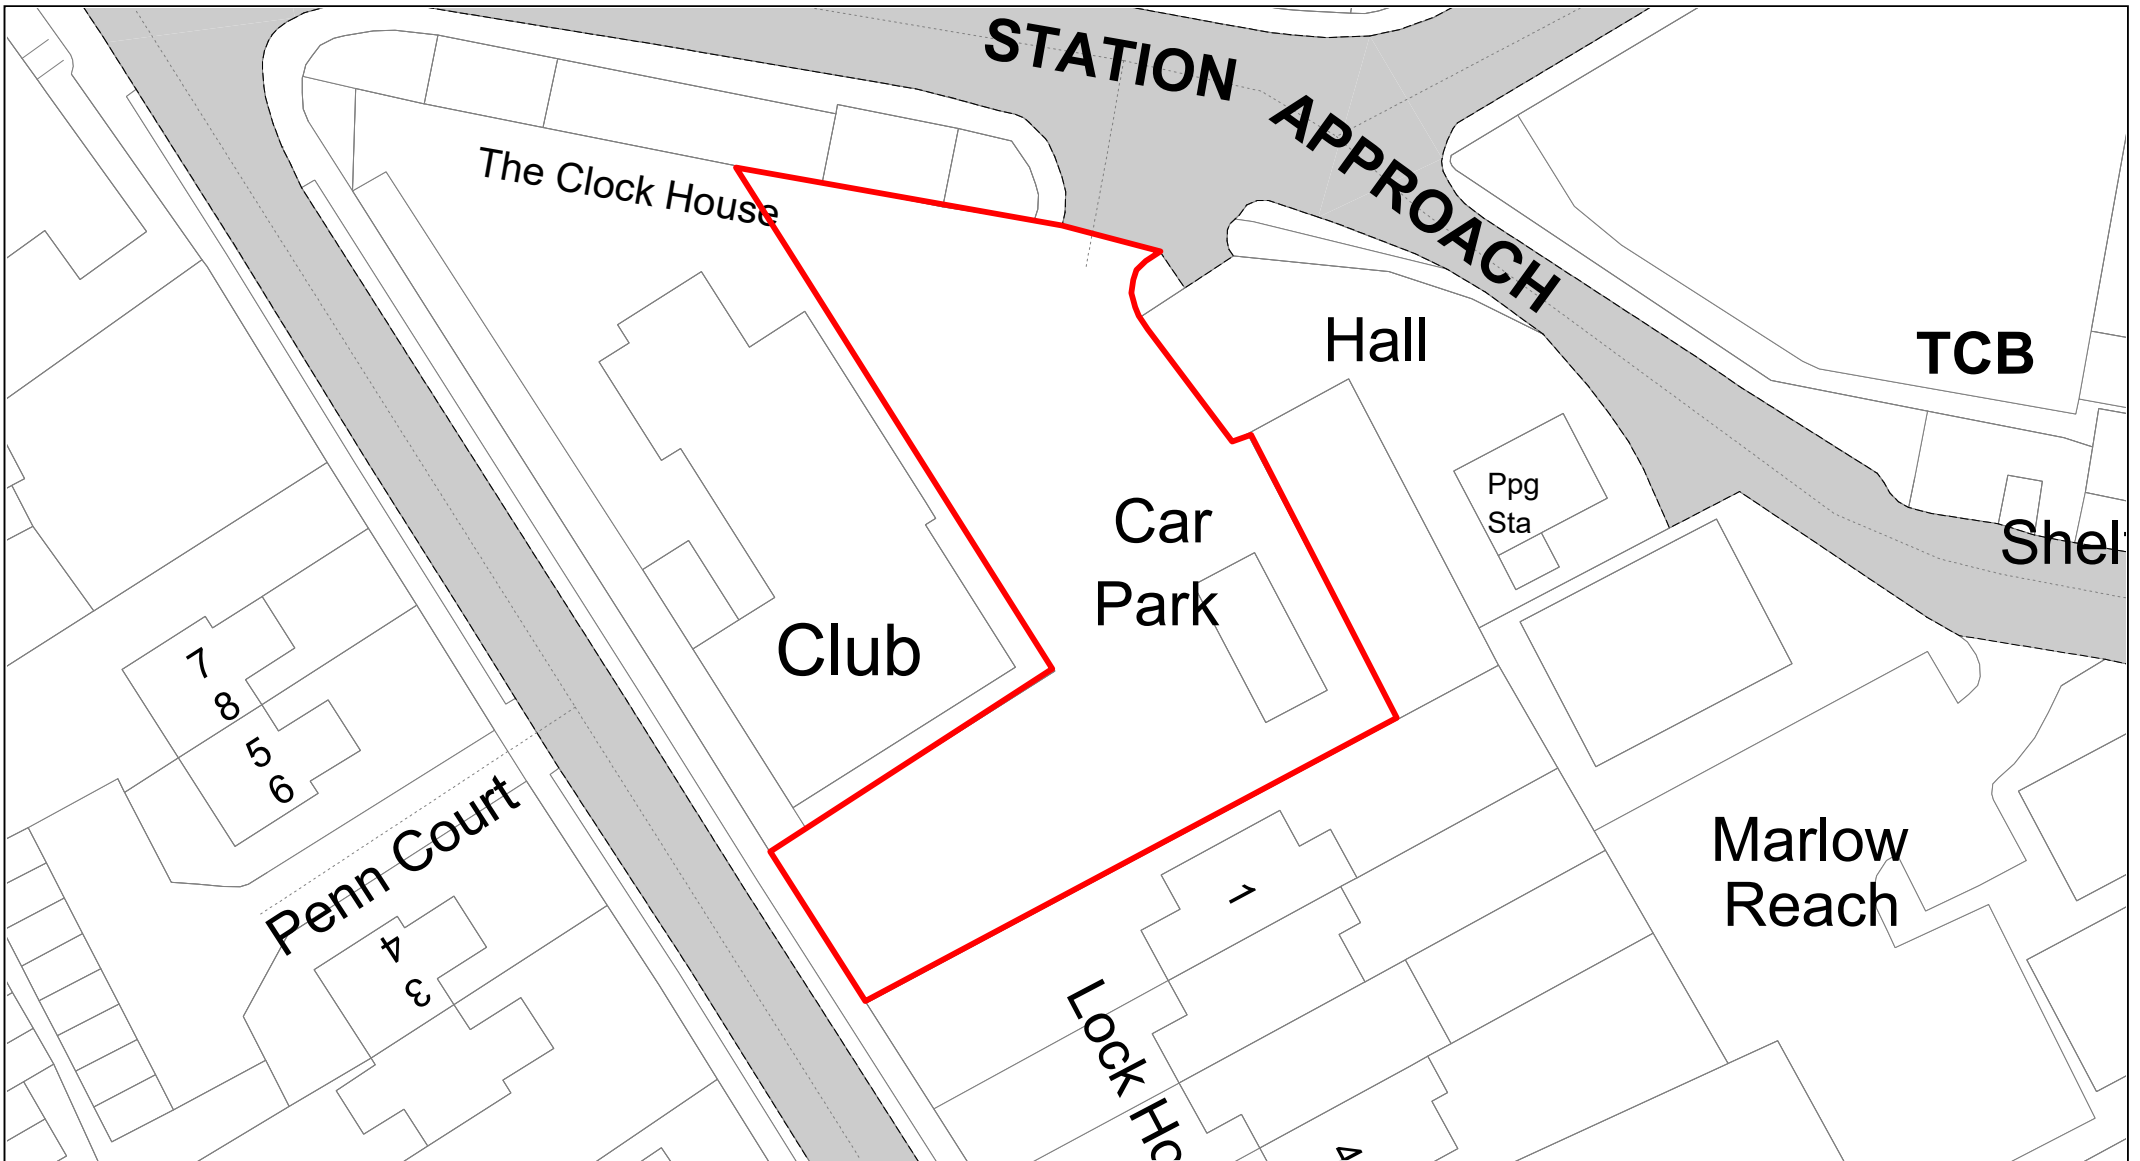

**Buckinghamshire
Council**

Station Approach

© Crown copyright. All rights reserved
Buckinghamshire Council
Licence No. 100021529 2020

SCALE	1 : 500
DATE	19/02/2021
DRAWING No.	056
DRAWN BY	BOM
REVISION No.	001