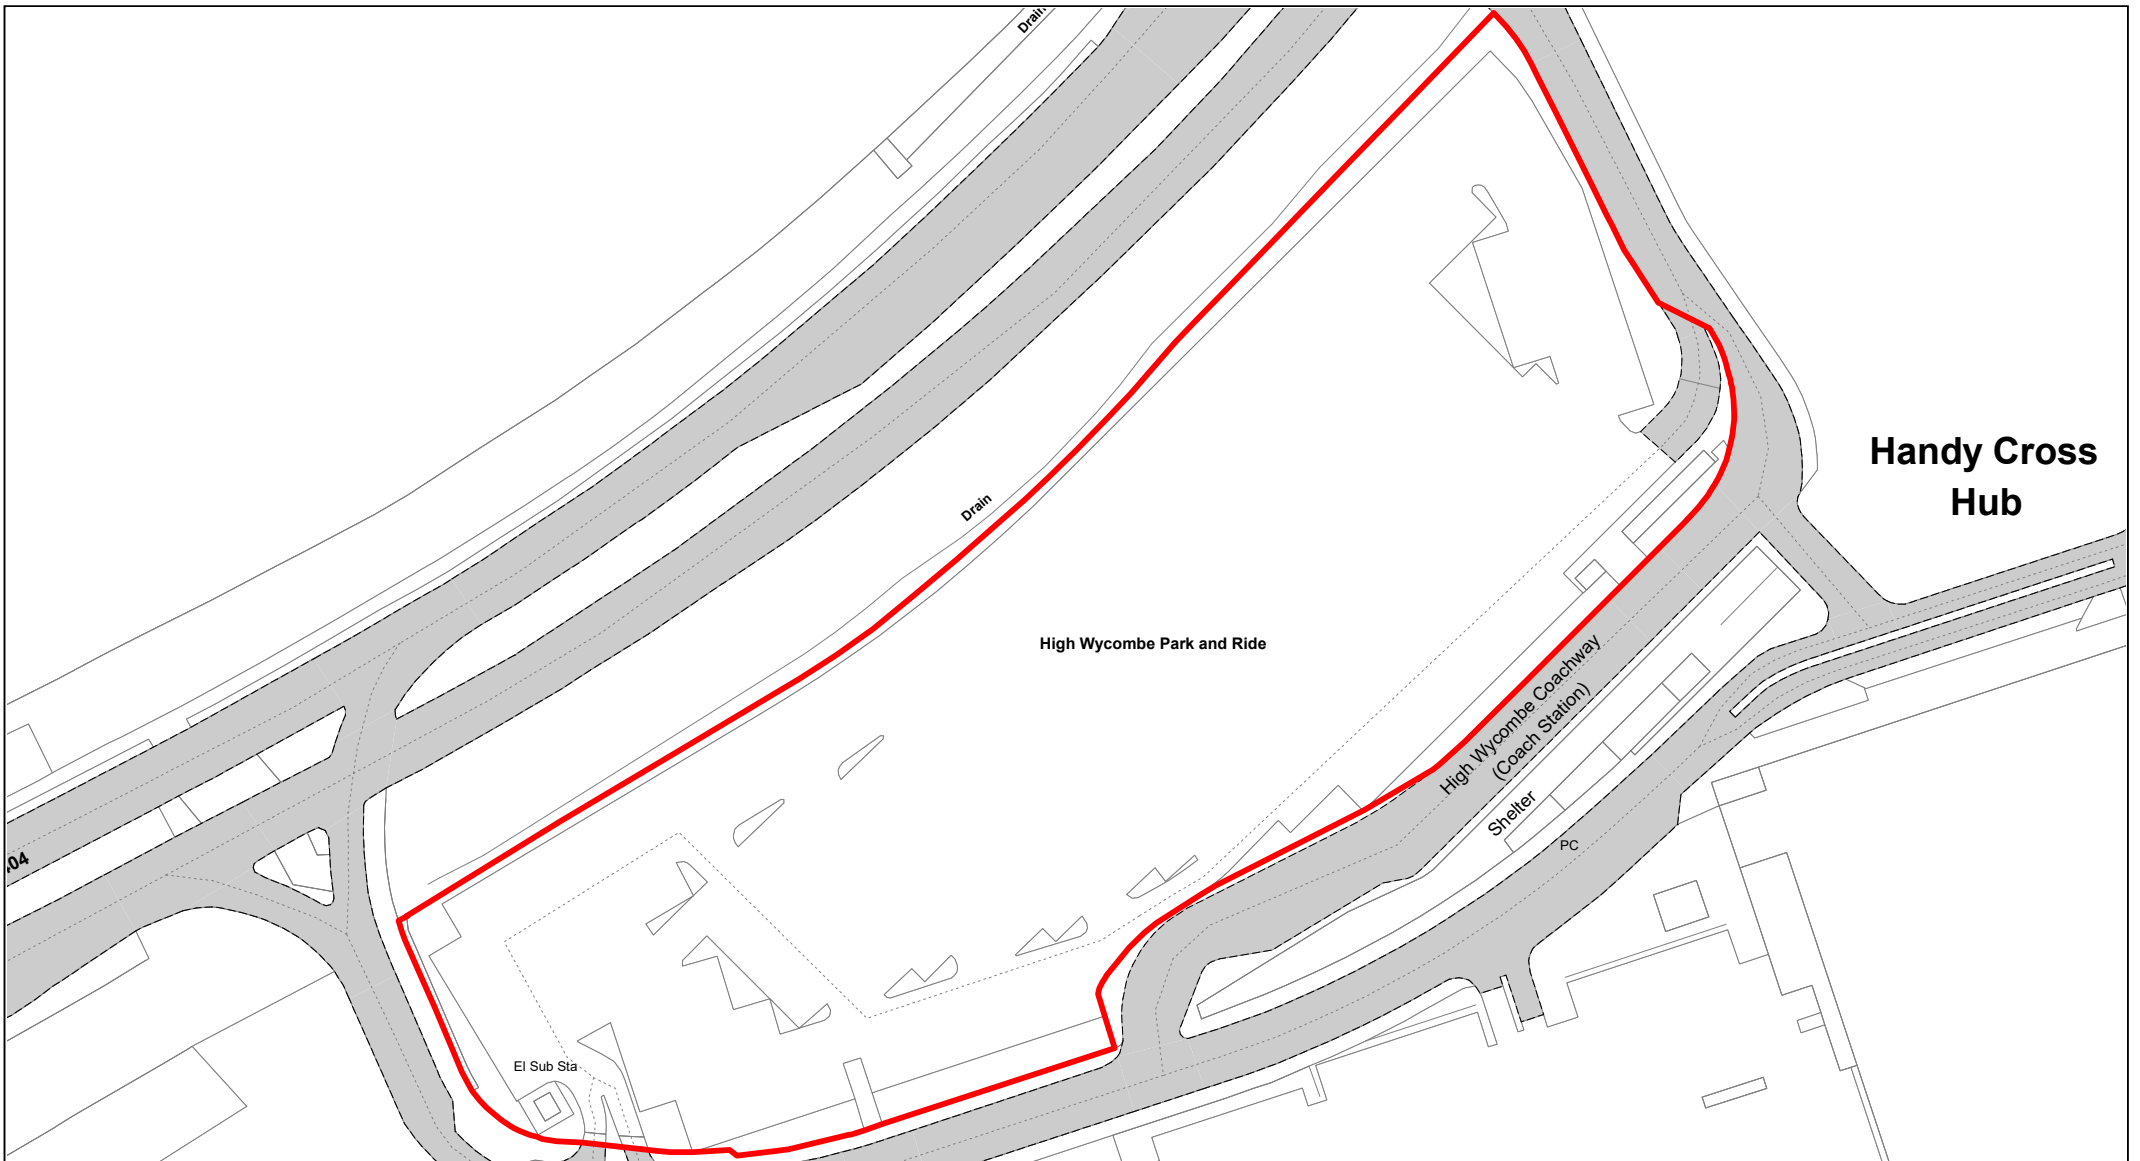

Handy Cross Hub Park and Ride

© Crown copyright. All rights reserved
Buckinghamshire Council
Licence No. 100021529 2020

SCALE	1 : 1000
DATE	19/02/2021
DRAWING No.	062
DRAWN BY	BOM
REVISION No.	001