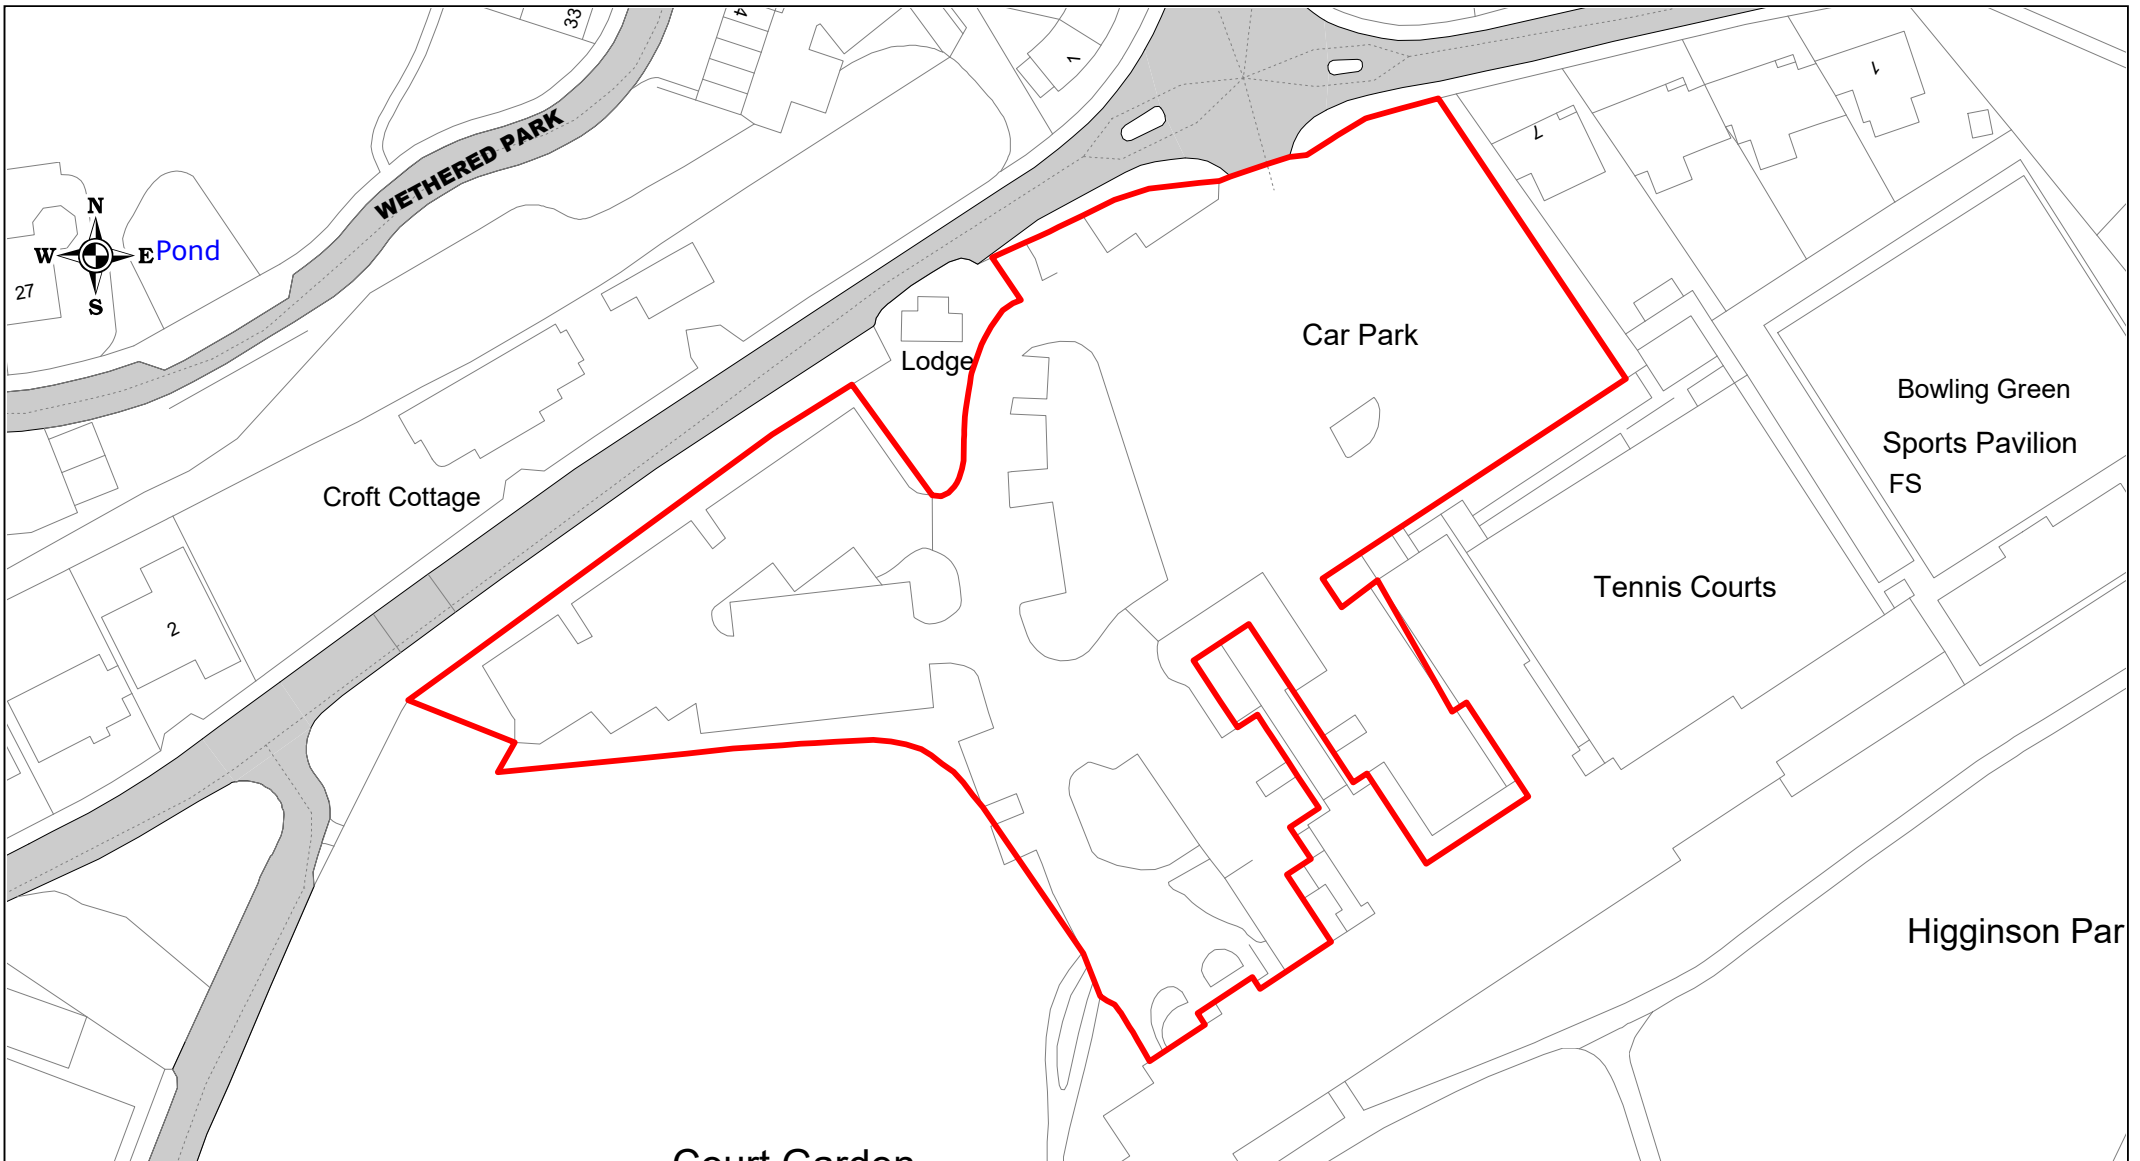

SCALE	1 : 750
DATE	19/02/2021
DRAWING No.	035
DRAWN BY	BOM
REVISION No.	001

Dean Street

© Crown copyright. All rights reserved
 Buckinghamshire Council
 Licence No. 100021529 2020

SCALE	1 : 750
DATE	19/02/2021
DRAWING No.	036
DRAWN BY	BOM
REVISION No.	001