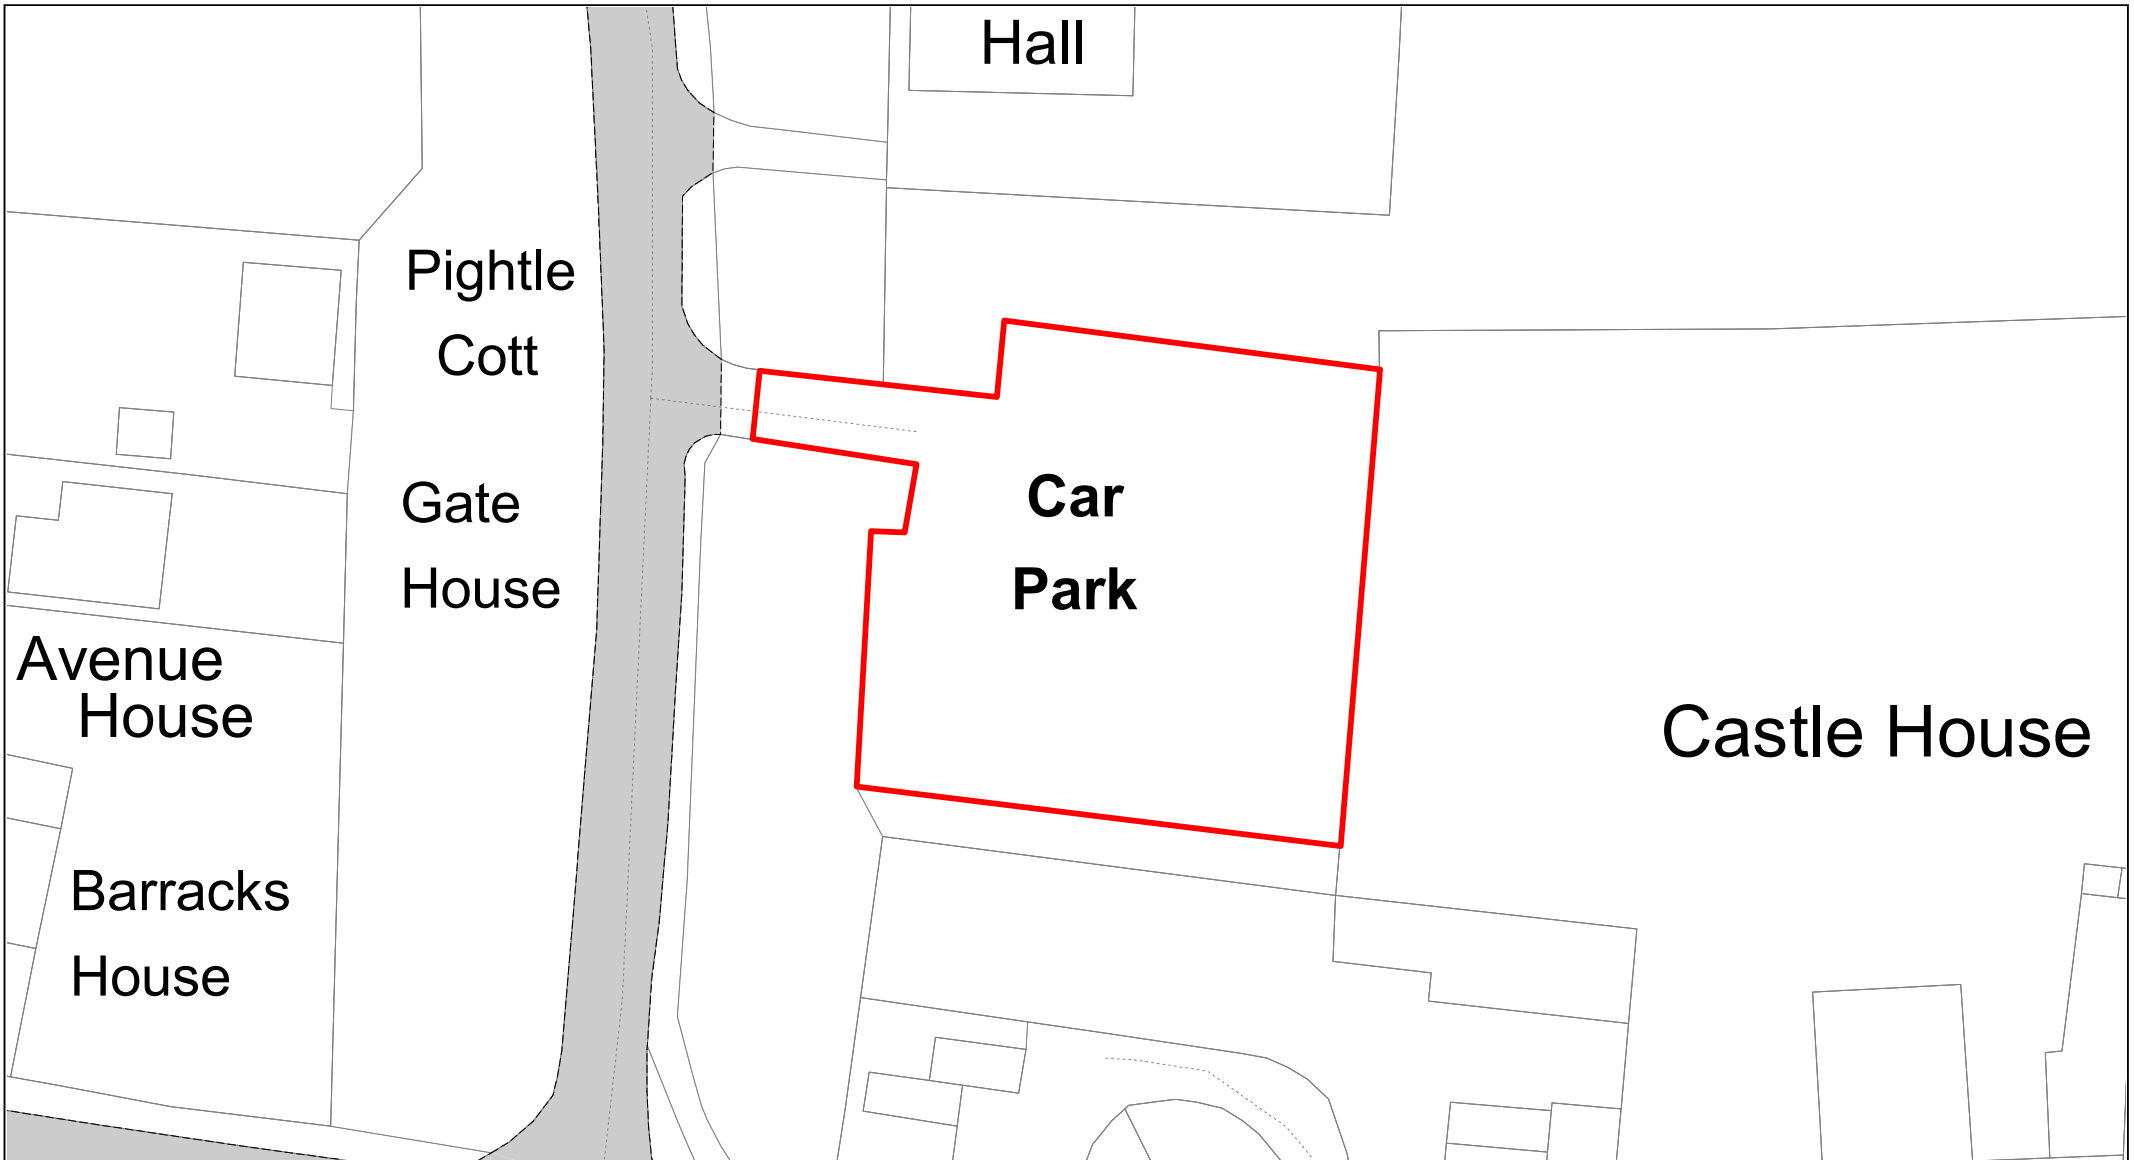

Western Avenue

© Crown copyright. All rights reserved
Buckinghamshire Council
Licence No. 100021529 2020

SCALE	1 : 500
DATE	19/02/2021
DRAWING No.	016
DRAWN BY	BOM
REVISION No.	001