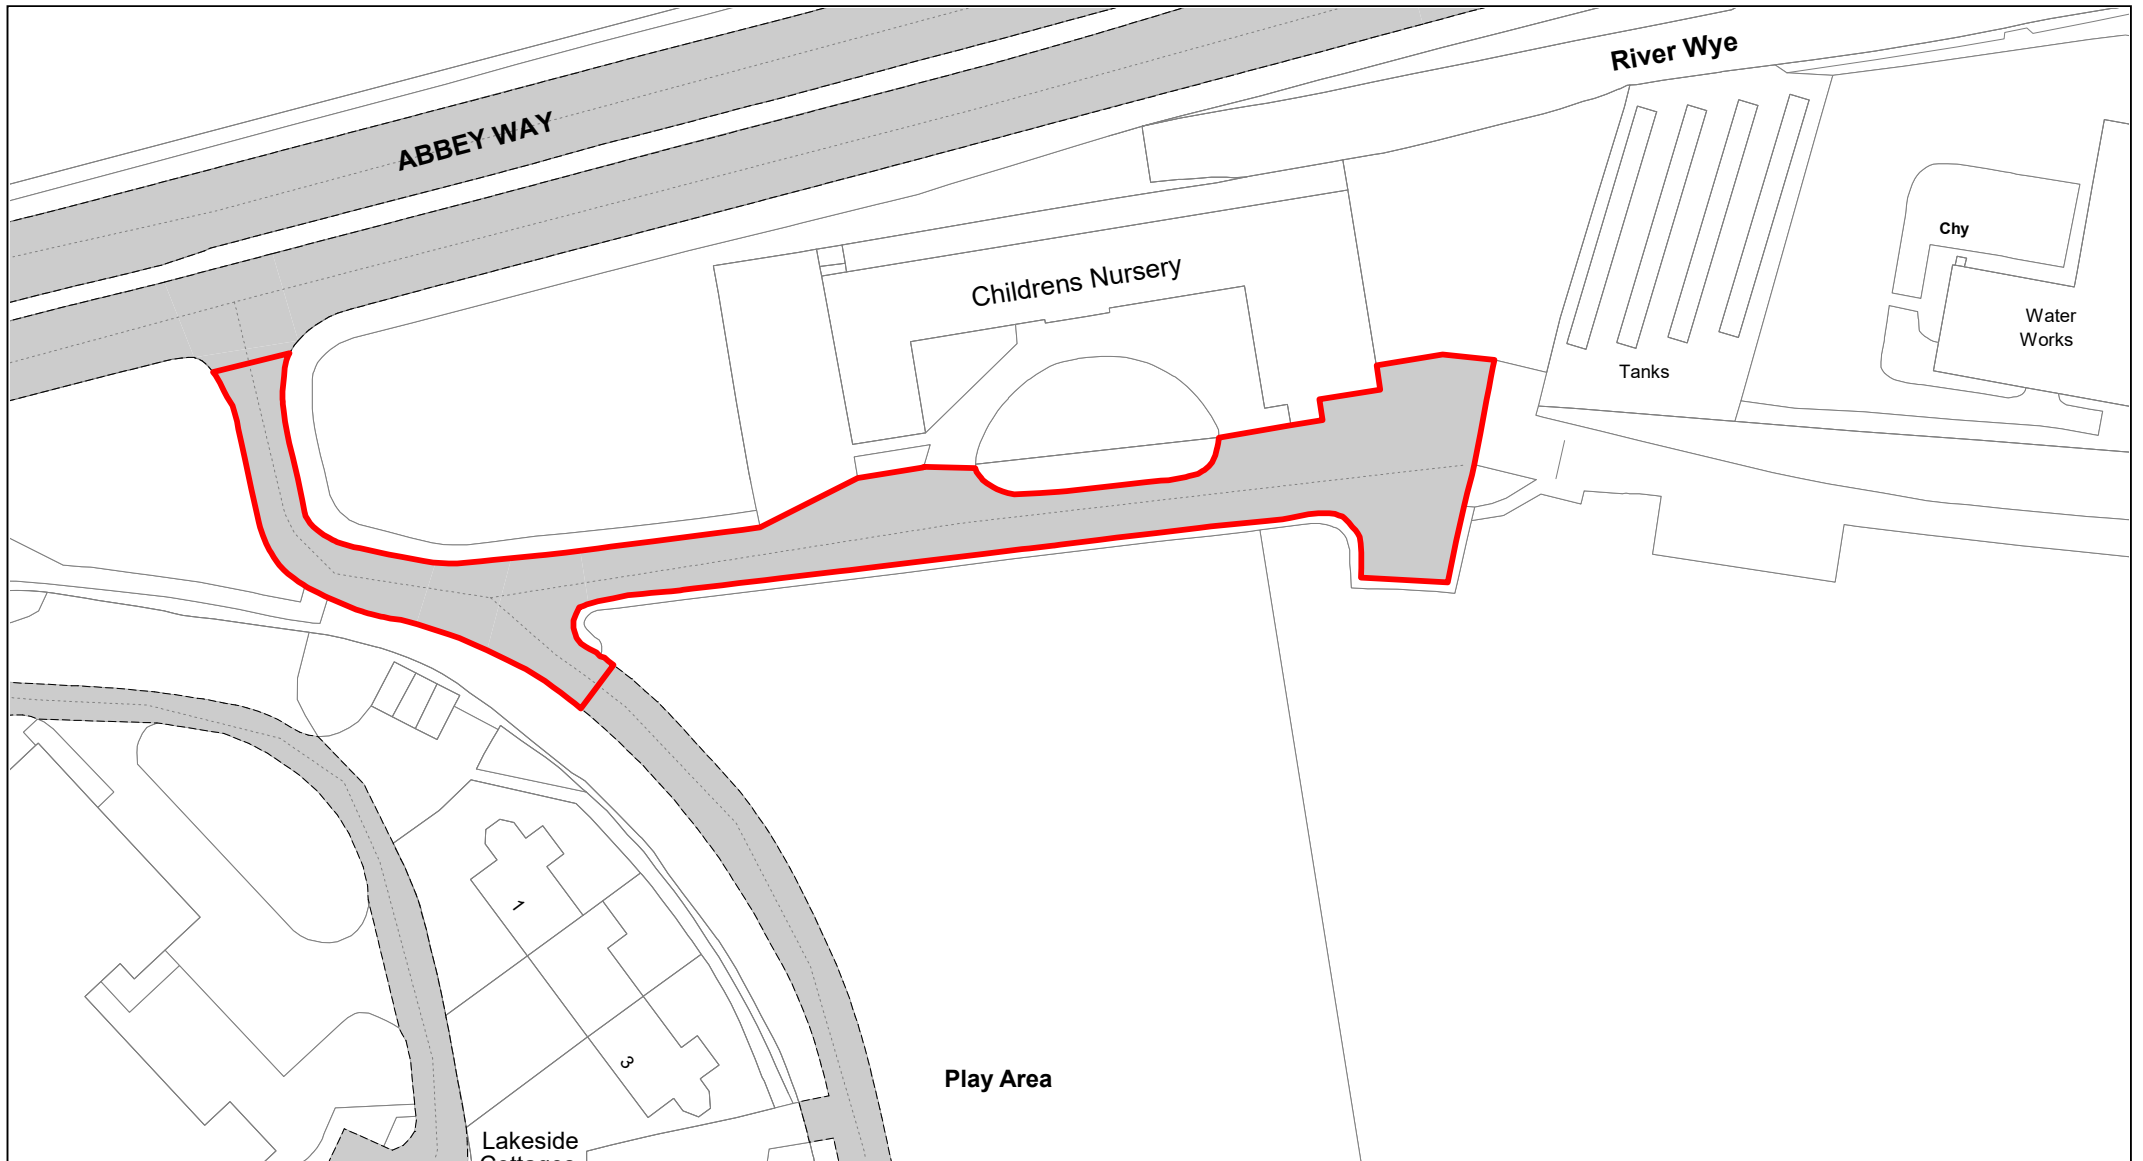

**Buckinghamshire
Council**

The Rye (Abbey Way)

© Crown copyright. All rights reserved
Buckinghamshire Council
Licence No. 100021529 2020

SCALE	1 : 750
DATE	19/02/2021
DRAWING No.	059
DRAWN BY	BOM
REVISION No.	001