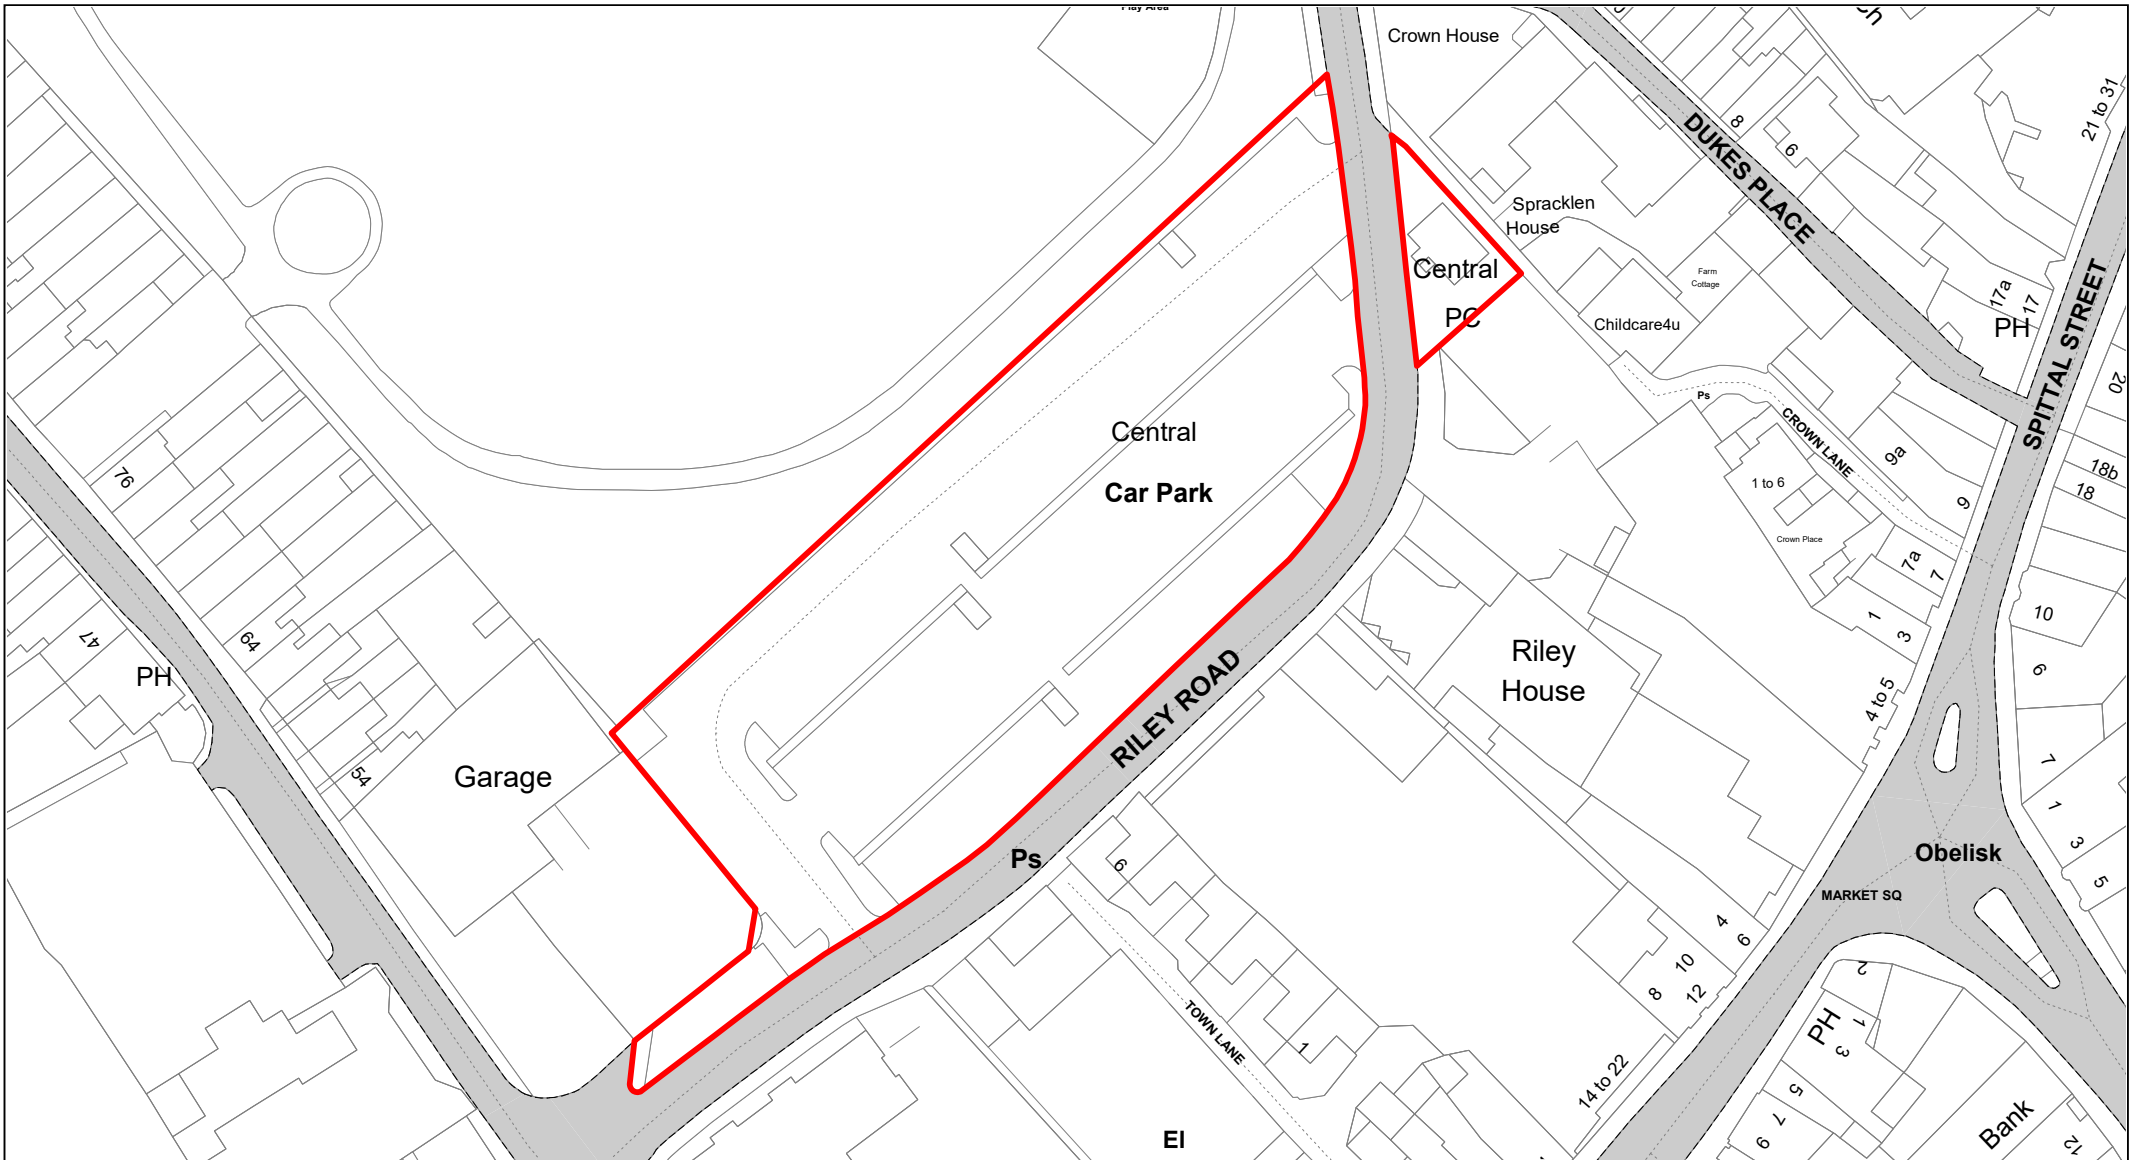

Central

© Crown copyright. All rights reserved
Buckinghamshire Council
Licence No. 100021529 2020

SCALE	1 : 1000
DATE	19/02/2021
DRAWING No.	033
DRAWN BY	BOM
REVISION No.	001