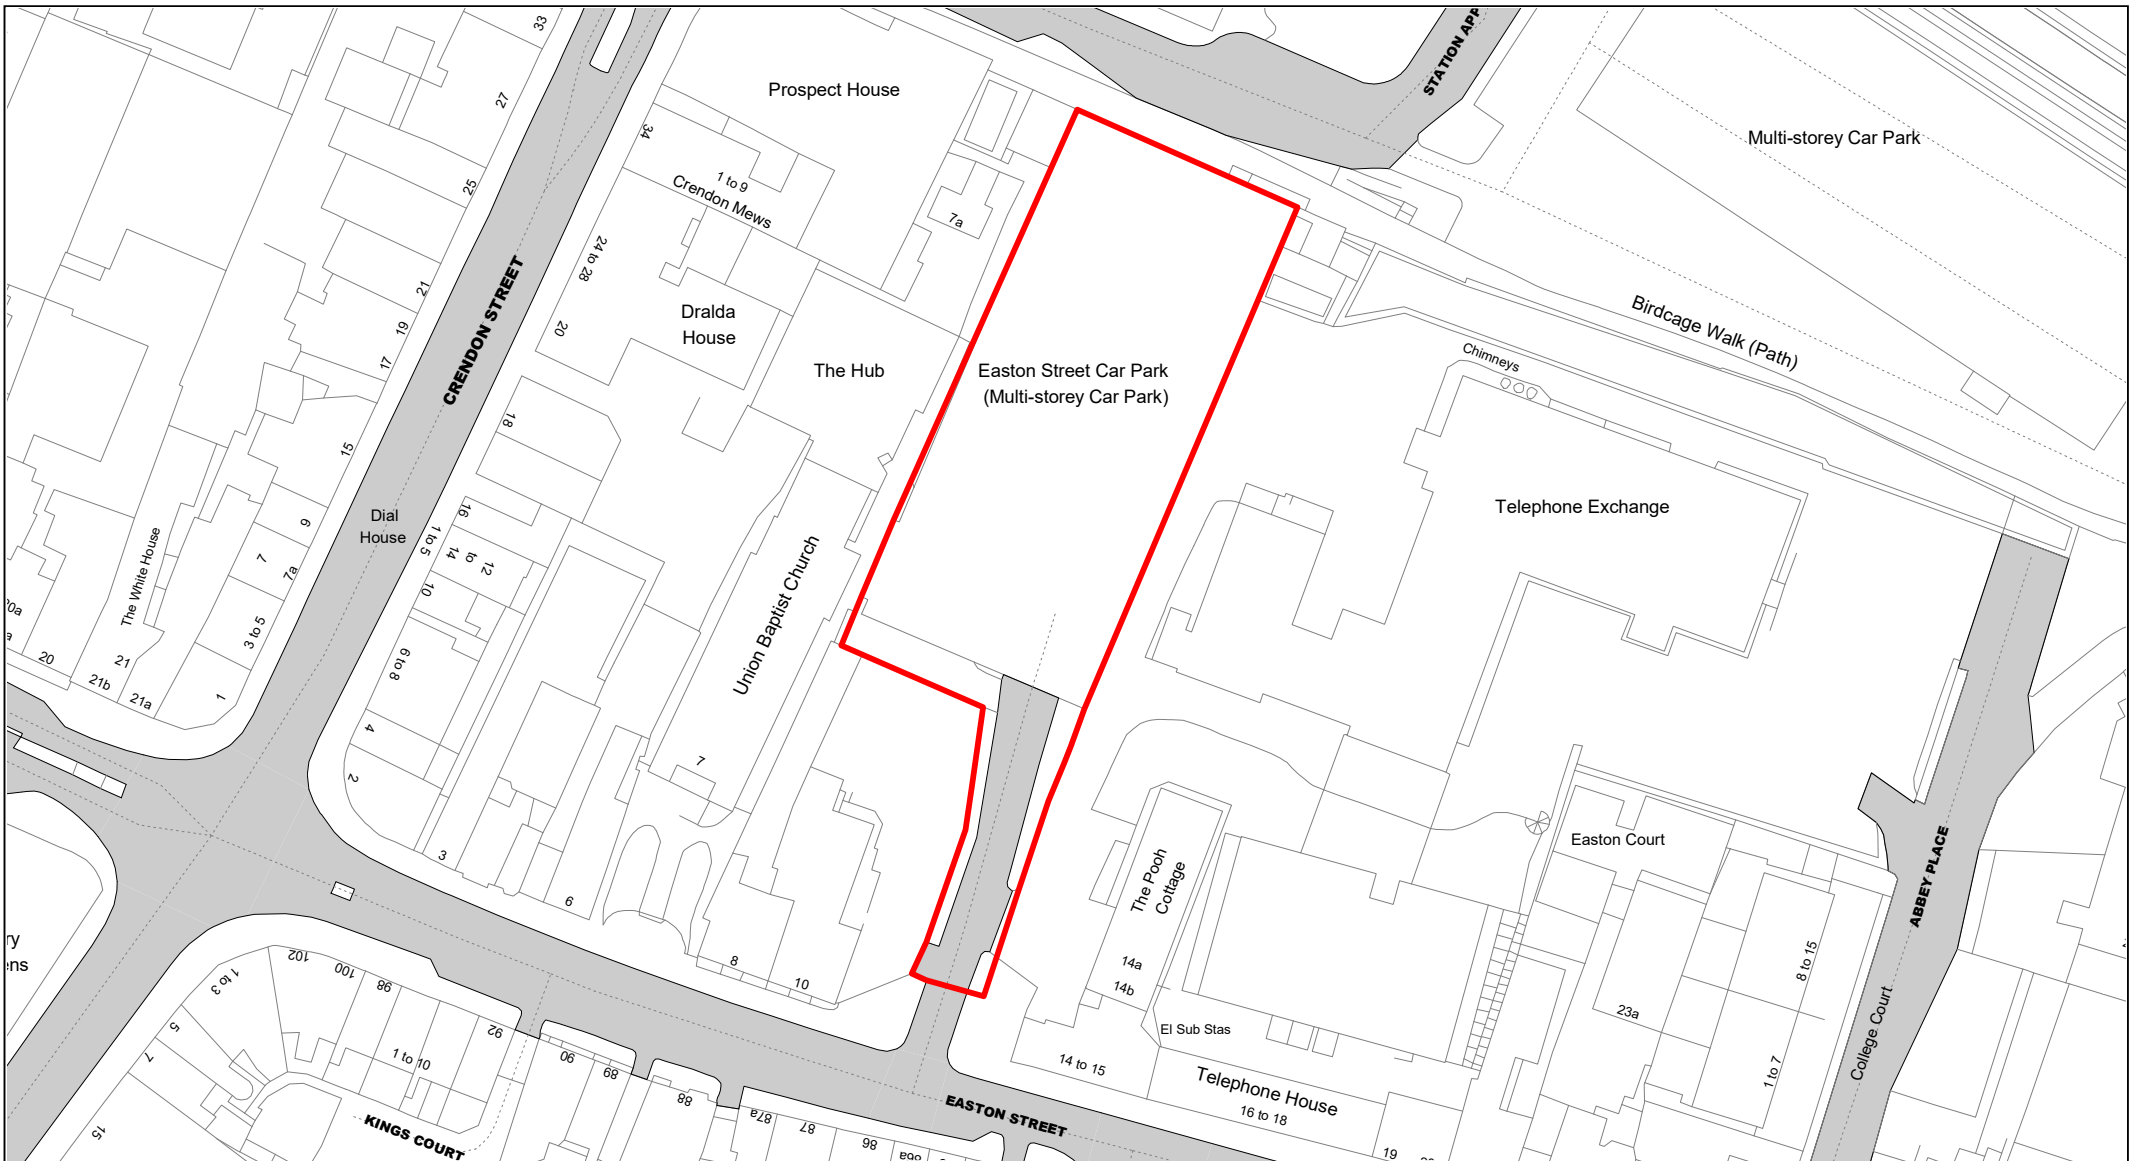

Easton Street

© Crown copyright. All rights reserved
Buckinghamshire Council
Licence No. 100021529 2021

SCALE	1 : 1000
DATE	TBC
DRAWING No.	021
DRAWN BY	IWT
REVISION No.	001