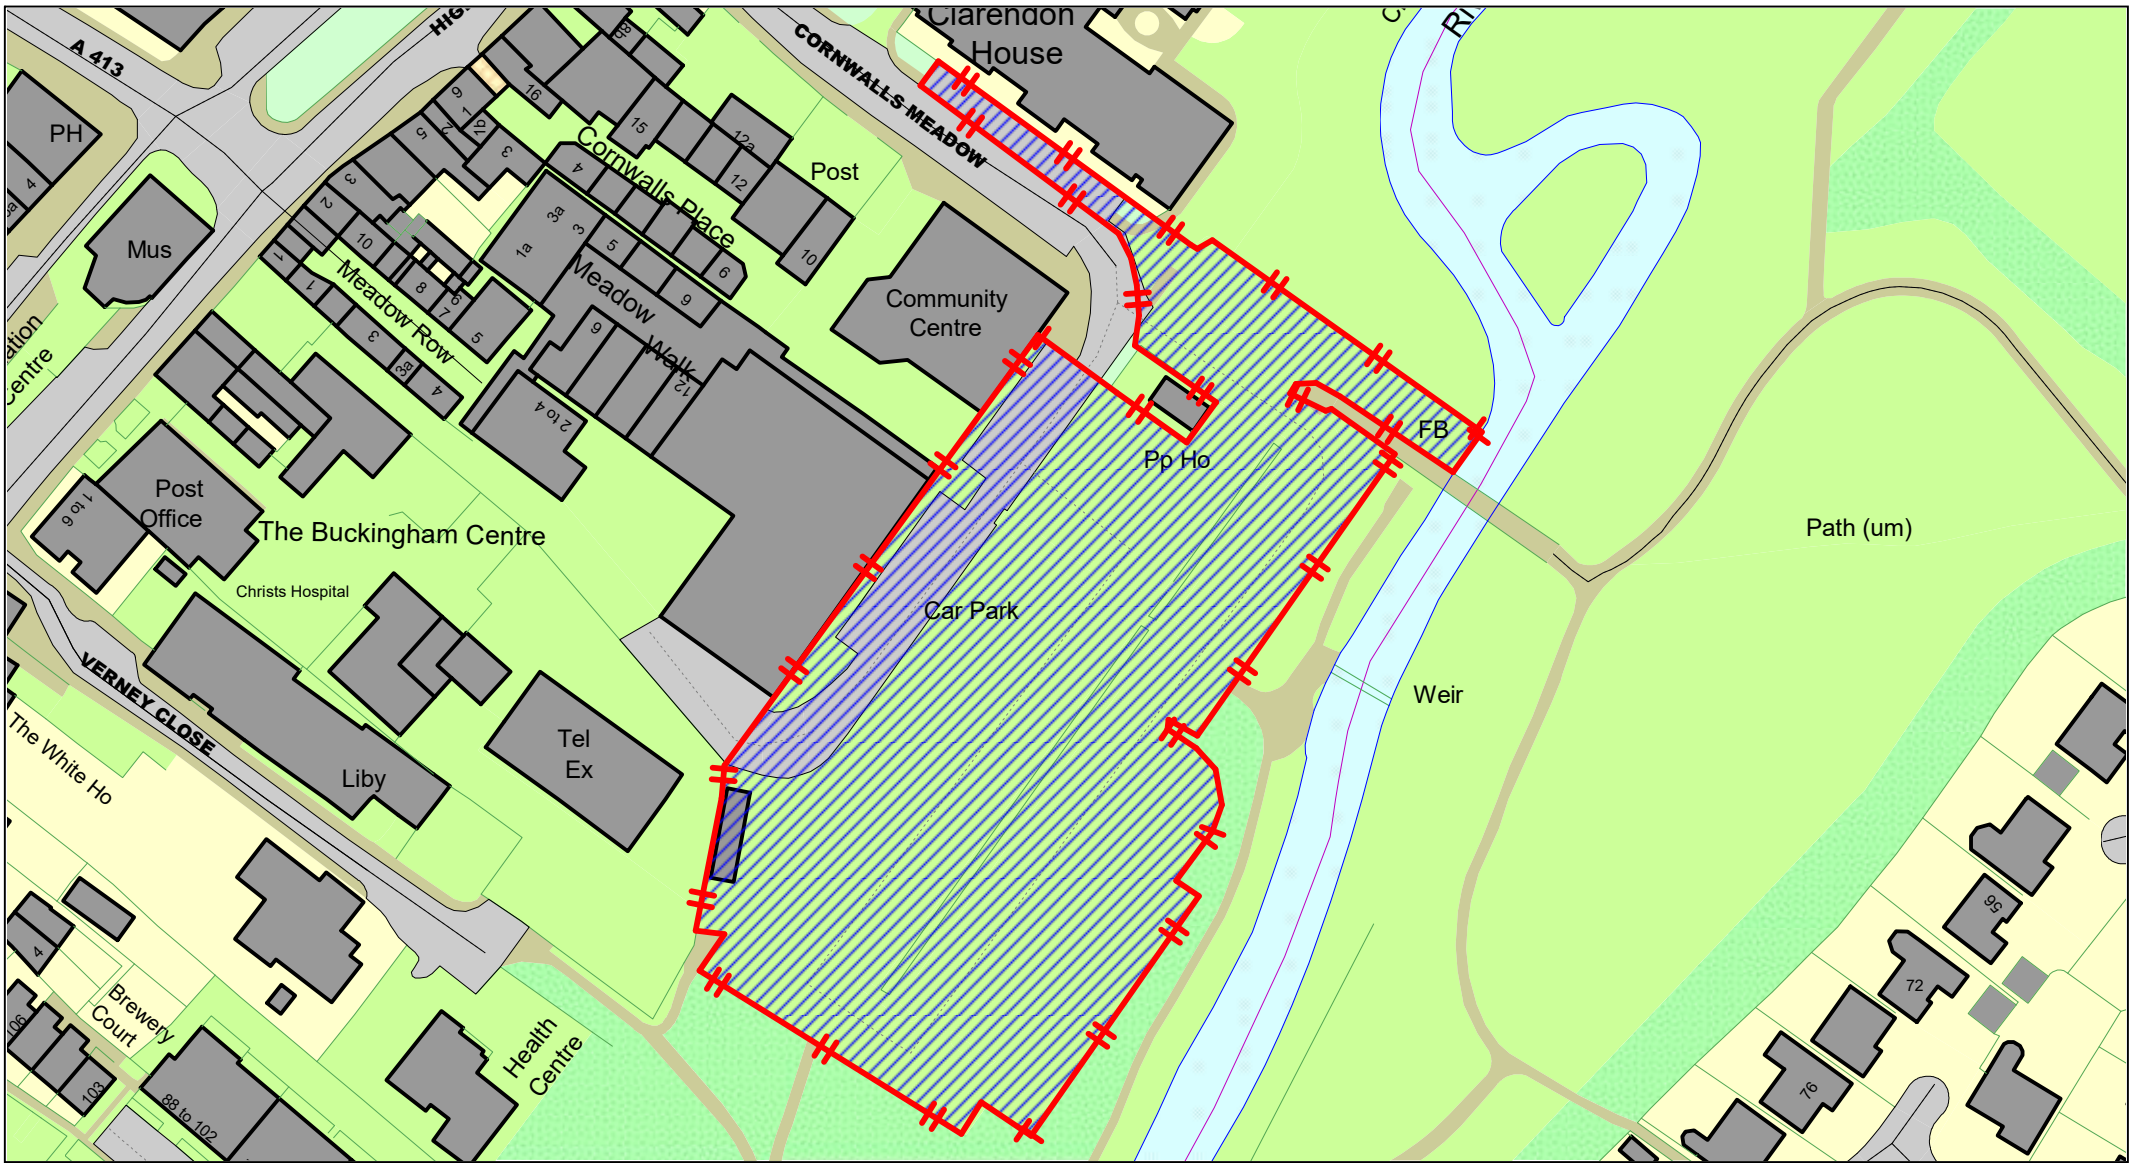

**Buckinghamshire
Council**

Cornwall's Meadow

© Crown copyright. All rights reserved
Buckinghamshire Council
Licence No. 100021529 2023

SCALE	1 : 1250
DATE	22/12/2023
DRAWING No.	015
DRAWN BY	IT
REVISION No.	002