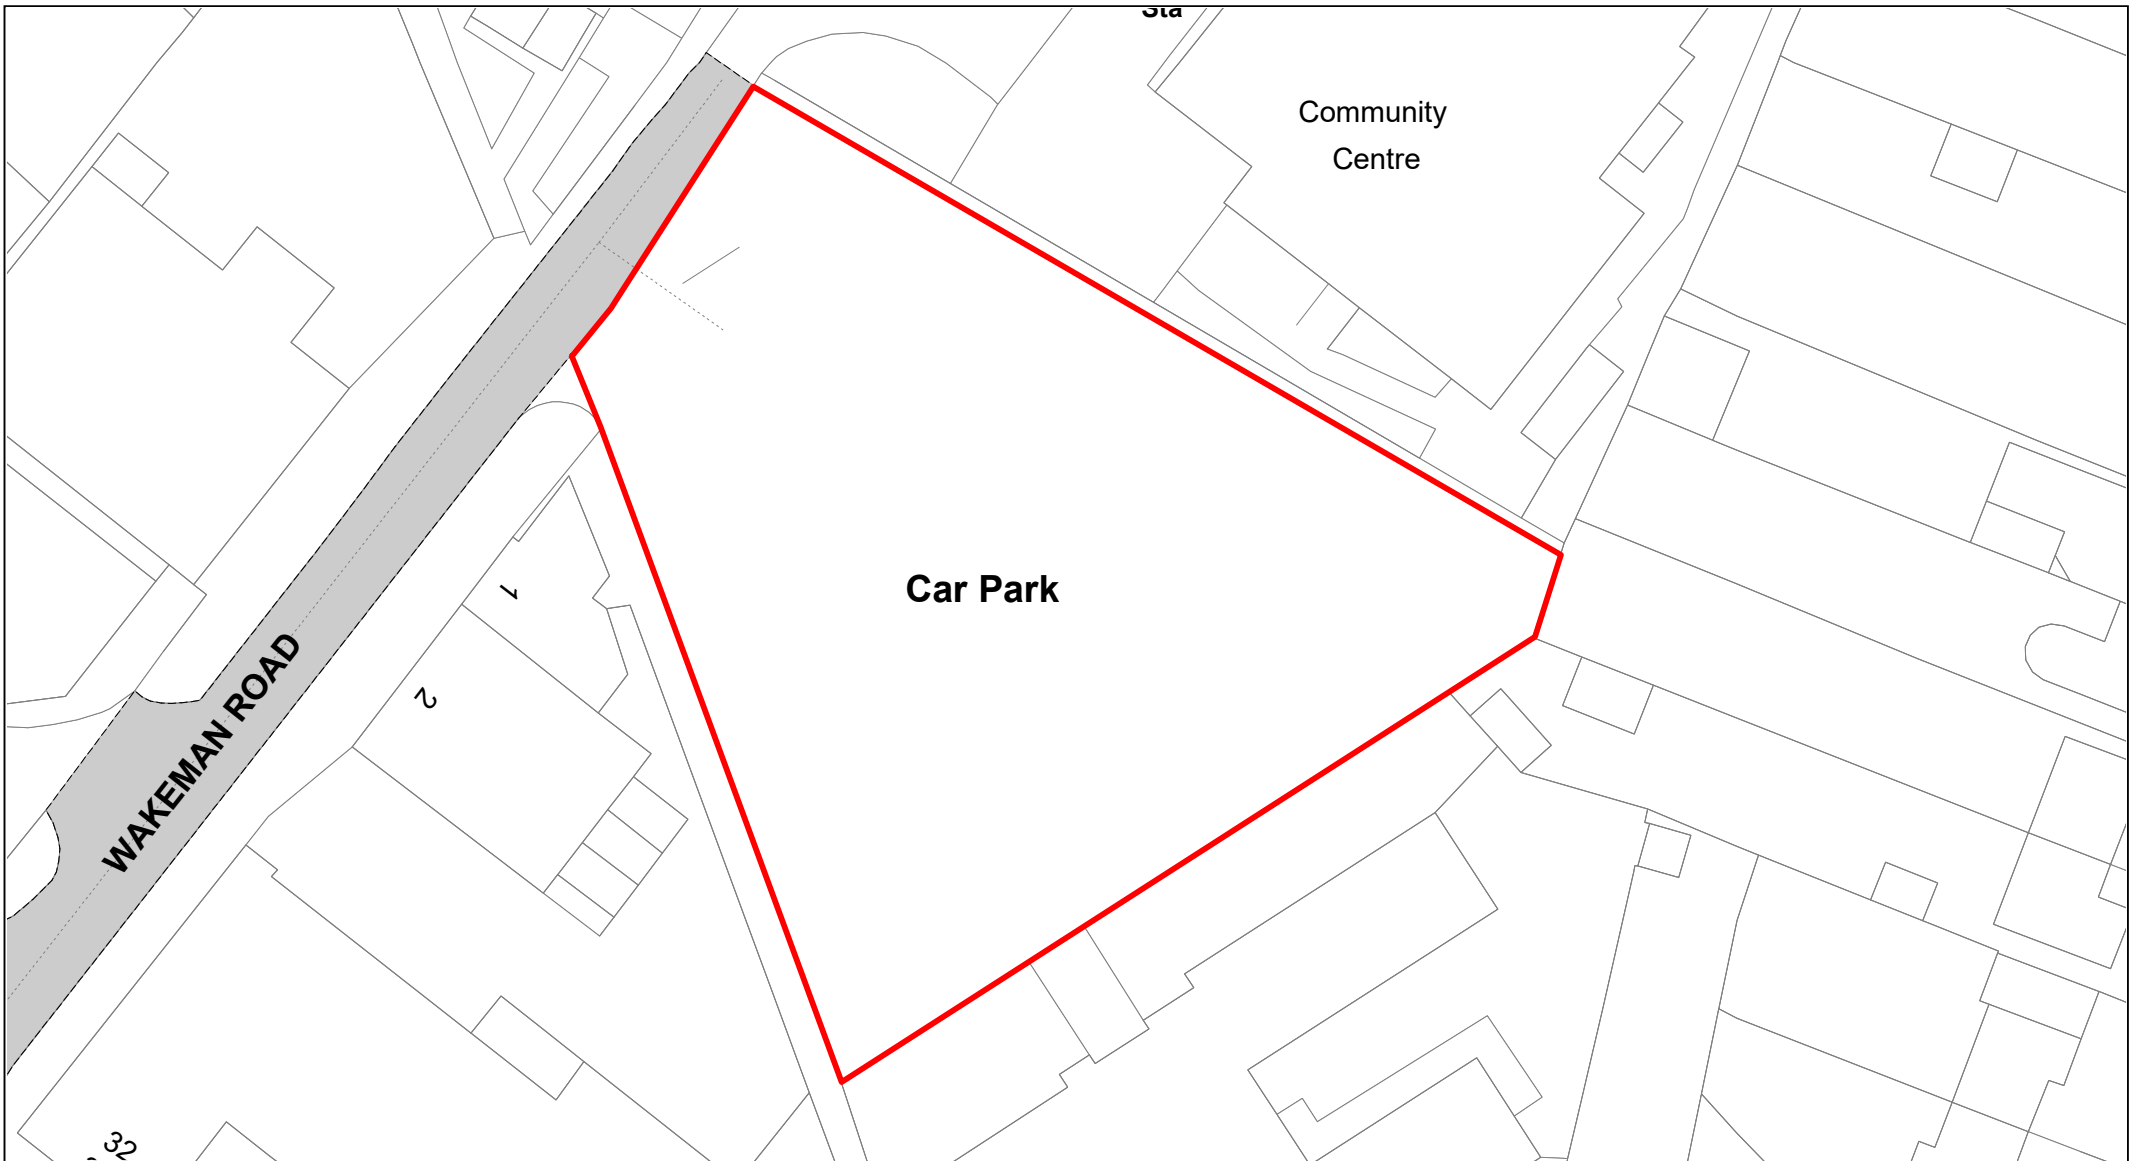

Wakeman Road

© Crown copyright. All rights reserved
Buckinghamshire Council
Licence No. 100021529 2020

SCALE	1 : 500
DATE	19/02/2021
DRAWING No.	042
DRAWN BY	BOM
REVISION No.	001