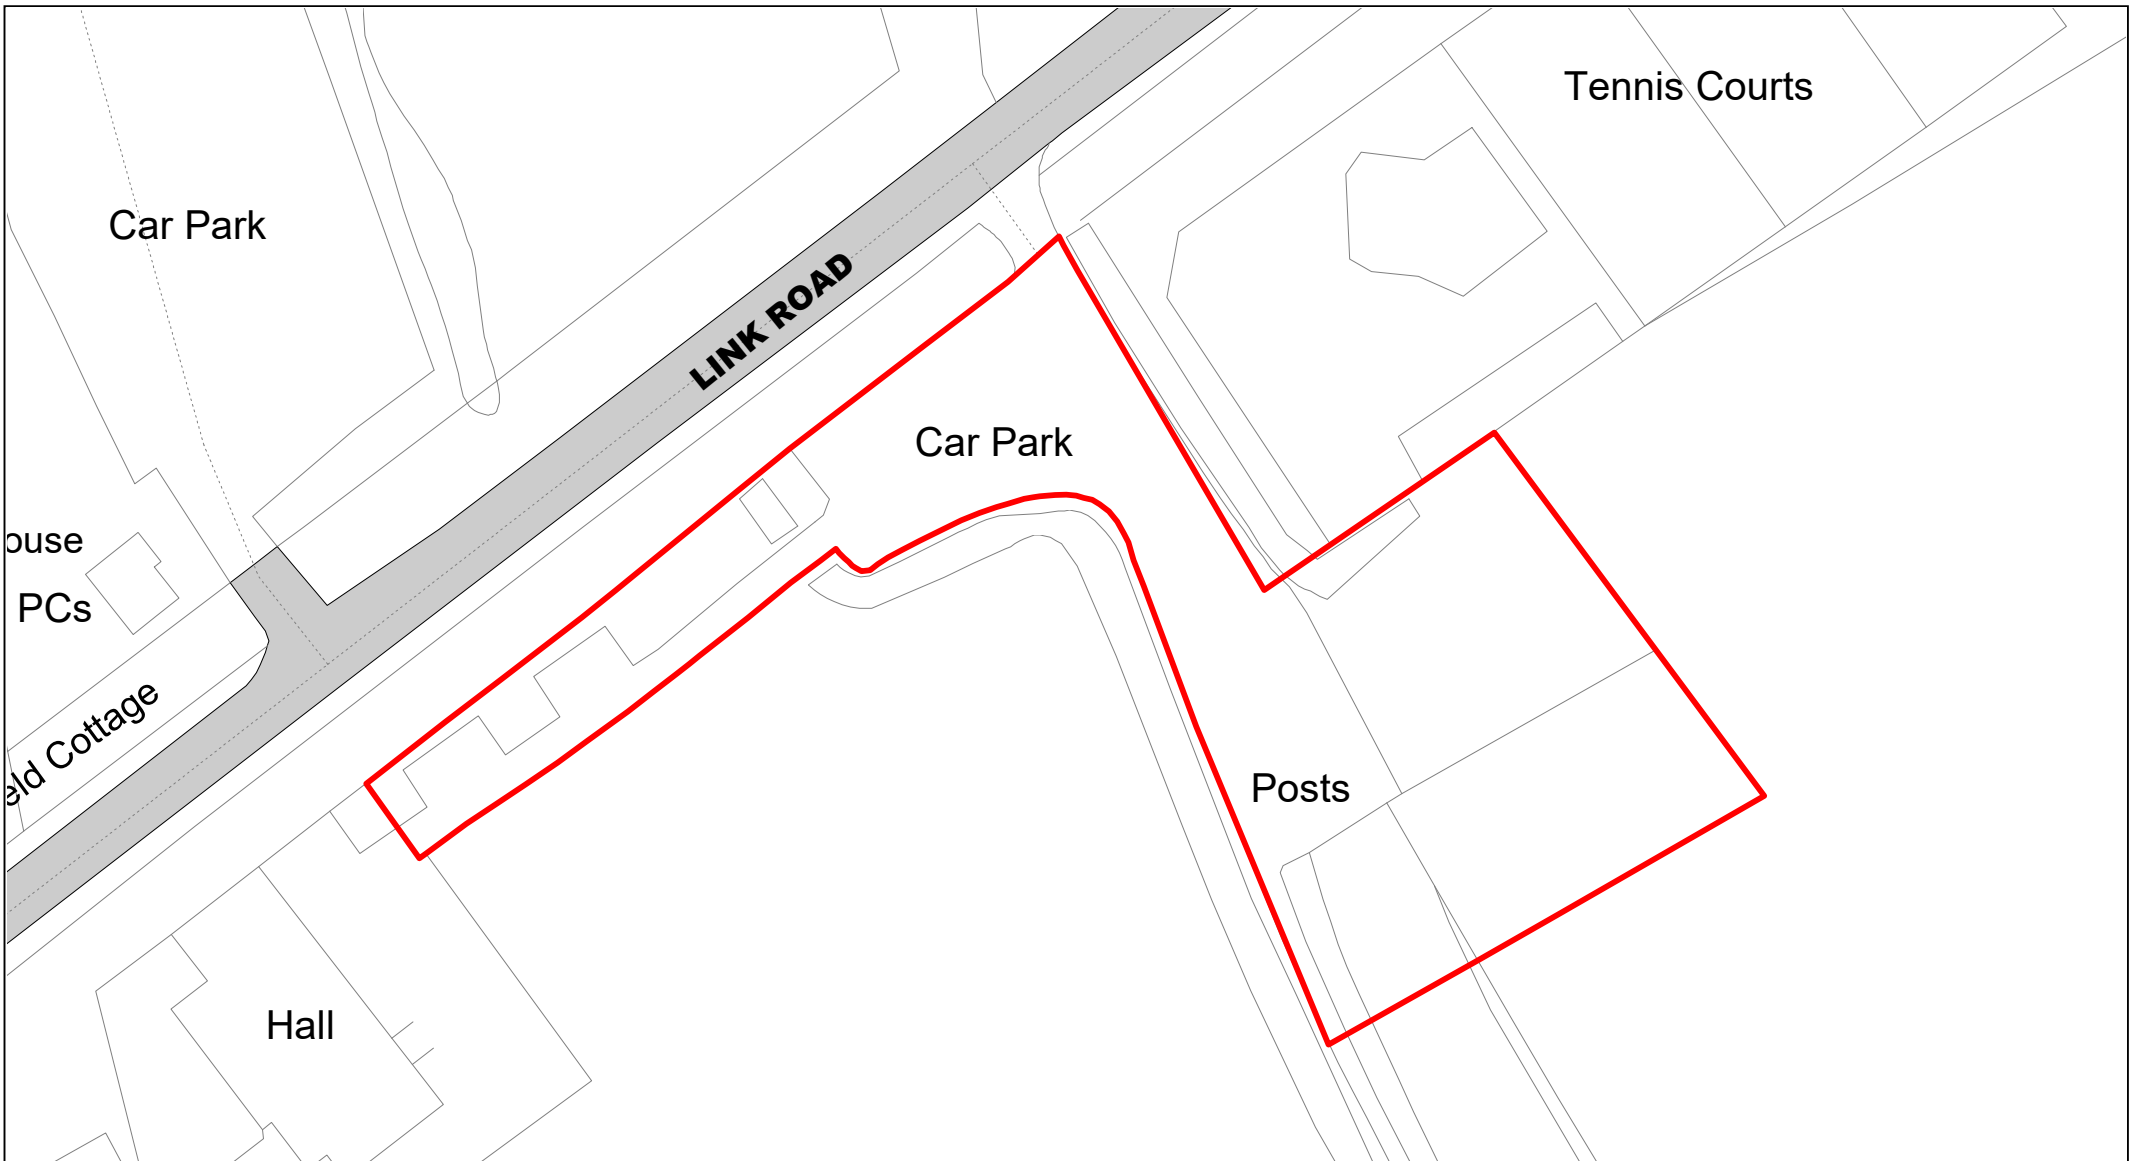

SCALE	1 : 1250
DATE	19/02/2021
DRAWING No.	076
DRAWN BY	BOM
REVISION No.	001

Water Meadow

© Crown copyright. All rights reserved
 Buckinghamshire Council
 Licence No. 100021529 2020

SCALE	1 : 1000
DATE	19/02/2021
DRAWING No.	077
DRAWN BY	BOM
REVISION No.	001