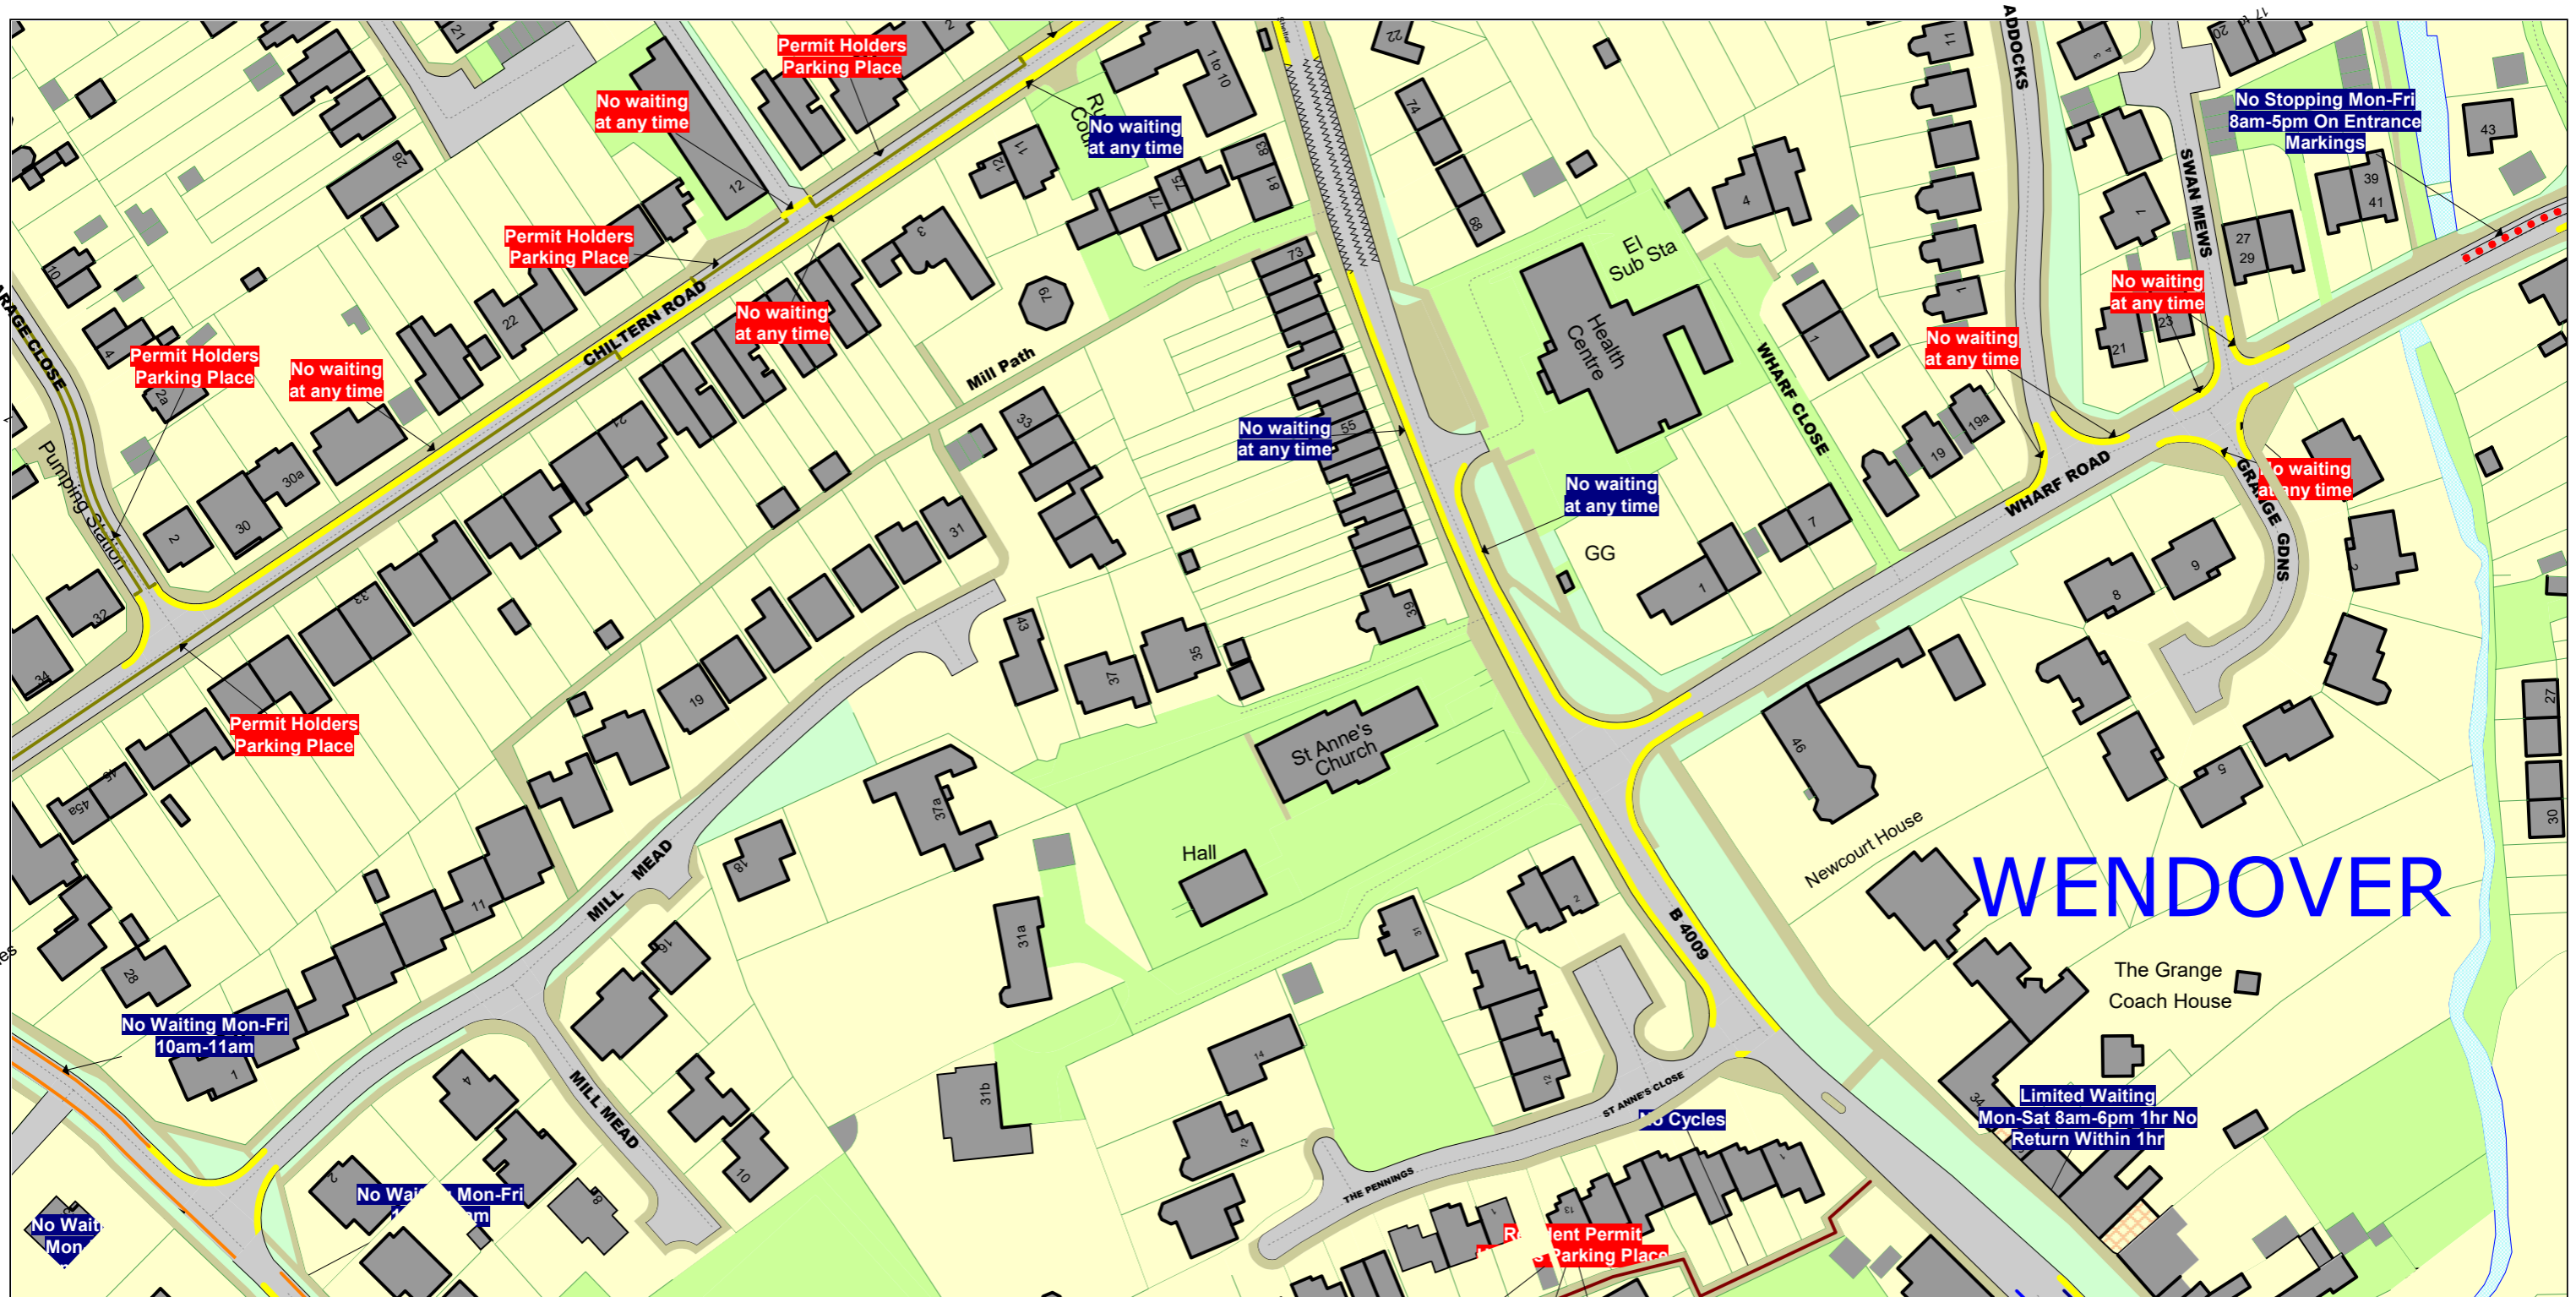

The Buckinghamshire Council (Prohibition of Waiting, Loading and Stopping) and (On-Street Parking Places) Order 2021

WENDOVER

SCALE - 1 : 1250 at A3 size

NOTE: SEE STATIC MAP SCHEDULE LEGEND FOR RESTRICTIONS DISPLAYED

This map is reproduced from Ordnance Survey material with the permission of Ordnance Survey on behalf of the Controller of Her Majesty's Stationery Office © Crown Copyright. Unauthorised reproduction infringes Crown copyright and may lead to prosecution or civil proceedings. Buckinghamshire Council Licence No: 100021529 2021

Status:

Tile Reference: Tile Ref: ER59

Sheet Revision Number: DRAFT

Sheet Active From: